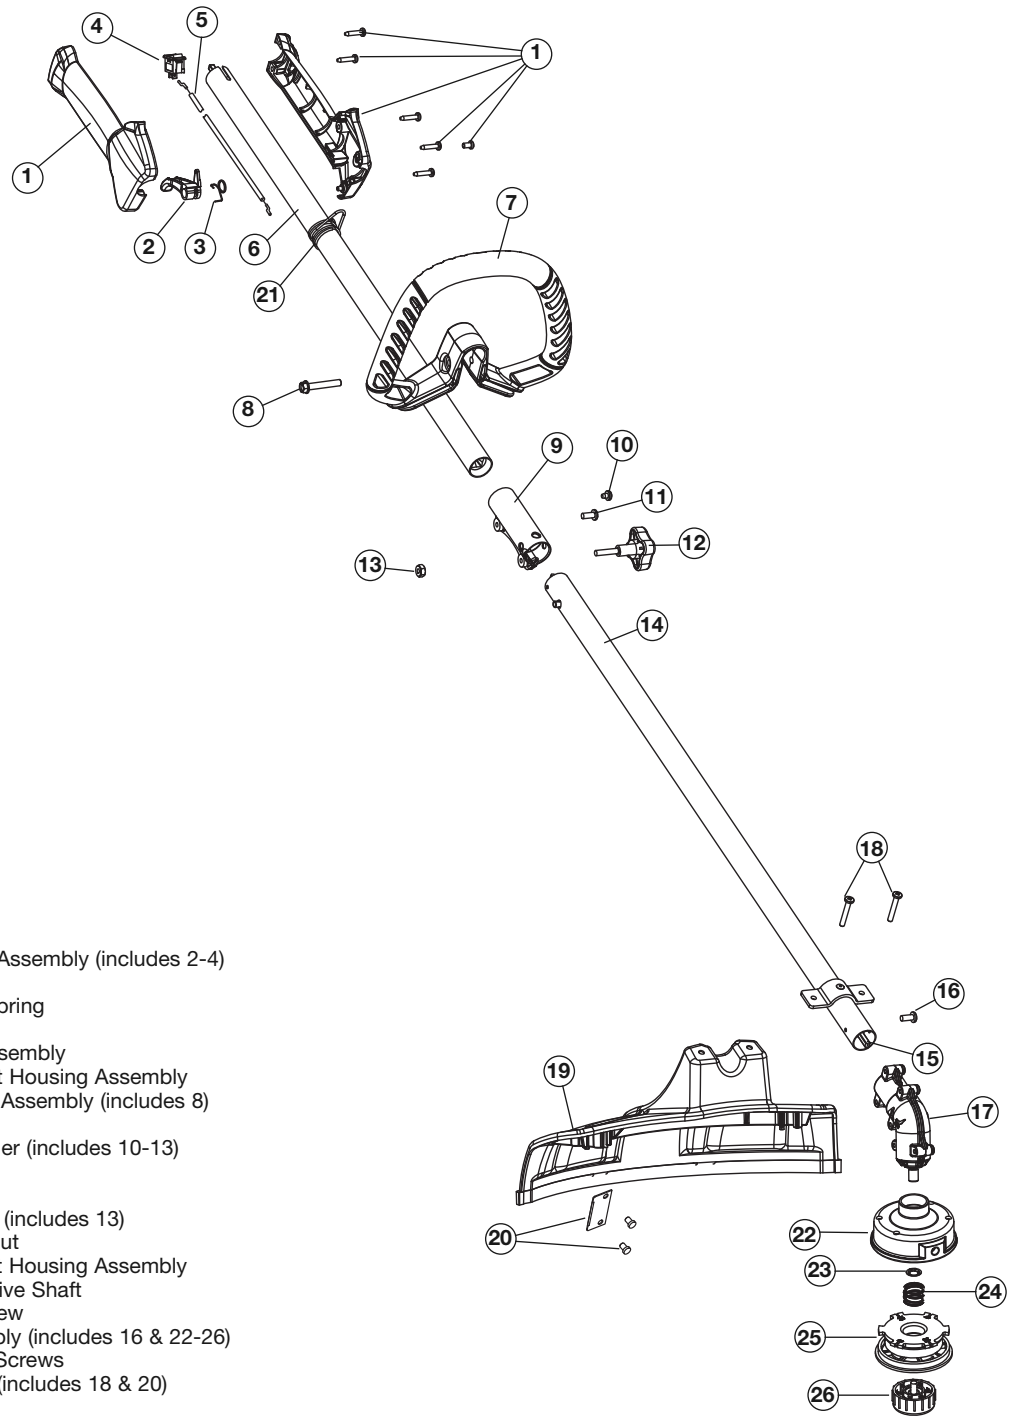

REPLACEMENT PARTS - MODEL TB70SS

2-CYCLE GAS TRIMMER

PPN 41DDT70C966

Item	Part No.	Description
1	753-04234	Throttle Housing Assembly (includes 2-4)
2	753-04119	Throttle Trigger
3	791-182690	Throttle Trigger Spring
4	791-182405	Switch
5	753-04405	Throttle Cable Assembly
6	753-04344	Upper Drive Shaft Housing Assembly
7	753-06039	Deluxe D-Handle Assembly (includes 8)
8	753-06040	Bolt
9	753-1190	Split Boom Coupler (includes 10-13)
10	791-182057	Screw
11	791-181617	Bolt
12	791-181981	Adjustment Knob (includes 13)
13	753-04386	Knob Retaining Nut
14	753-06139	Lower Drive Shaft Housing Assembly
15	753-05267	Lower Flexible Drive Shaft
16	753-05698	Anti-Rotation Screw
17	753-06140	Gear Box Assembly (includes 16 & 22-26)
18	753-06125	Shield Mounting Screws
19	753-06123	Shield Assembly (includes 18 & 20)
20	753-06126	Blade Assembly
21	791-610327	Shoulder Strap Clip
22	753-04284	Outer Spool Assembly
23	791-610660	Retainer
24	791-610317B	Spring
25	753-1155	Inner Reel
26	791-153066B	Bump Knob Assembly
*	753-1156	Reel & Line Assembly
*	791-682075B	Shoulder Strap
*	753-05778	Fixed Line Insert

* Items Not Shown