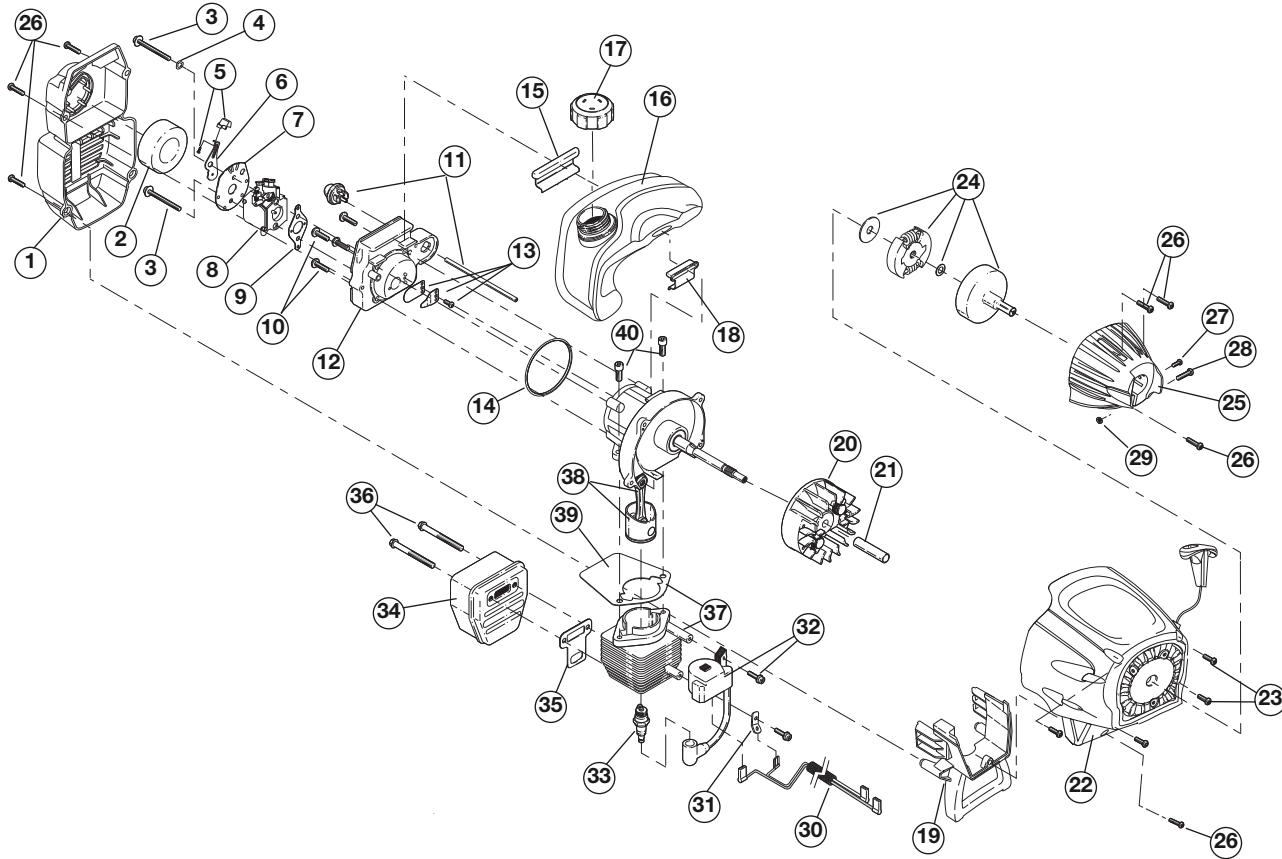

# REPLACEMENT PARTS - MODEL TB70SS

## 2-CYCLE GAS TRIMMER

PPN 41DDT70C966

Item	Part No.	Description	Item	Part No.	Description
1	753-04511	Air Cleaner Cover Assembly (includes 2 & 26)	22	753-05775	Starter Housing Assembly (includes 23 & 26)
2	791-180350B	Air Cleaner Filter	23	791-181862	Housing Screw
3	791-180351	Carburetor Mounting Screw Assembly	24	753-05860	Clutch Rotor Assembly
4	791-180226	Wavey Washer	25	753-04403	Clutch Cover Assembly (includes 26-29)
5	791-182202	Choke Knob w/Screw	26	791-181345	Cover Screw
6	753-04418	Choke Lever (includes 5)	27	791-182519	Anti-Rotation Screw
7	753-04419	Choke Plate (includes 6)	28	753-04003	Clamping Screw
8	753-05133	Carburetor Assembly (includes 9)	29	791-180217	Clamping Nut
9	791-610675	Carburetor Gasket	30	753-05025	Wire Leads and Sleeve
10	791-181860	Carb Mount Screw	31	791-611063	Ground Tab
11	<b>791-683974B</b>	Primer & Hose Assembly	32	753-04336	Module Assembly (includes 31)
12	753-1196	Carb Mount Assembly (includes 10, 13 & 14)	33	791-610311B	Spark Plug
13	791-684451	Reed Assembly	34	753-05169	Muffler Assembly (includes 35, 36 & Spark Arrestor)
14	753-1208	O-Ring	35	791-180680	Exhaust Gasket
15	791-612134	Rear Mounting Pad	36	753-04620	Muffler Mounting Bolts
16	753-04307	Fuel Tank Assembly (includes 17)	37	753-04814	Cylinder Assembly (includes 39 & 40)
17	791-182529	Fuel Cap Assembly	38	753-04367	Piston and Rod Assembly
18	791-145308	Front Mounting Pad	39	753-04182	Cylinder Gasket
19	753-05091	Shroud Extension & Stand (includes 26)	40	791-182723	Cylinder Bolt
20	753-05240	Flywheel Assembly	*	753-1209	Piston Ring Set
21	791-181525	Spacer	*	753-04812	Short Block Assembly (includes Crankcase, 10, 33 & 37-40)