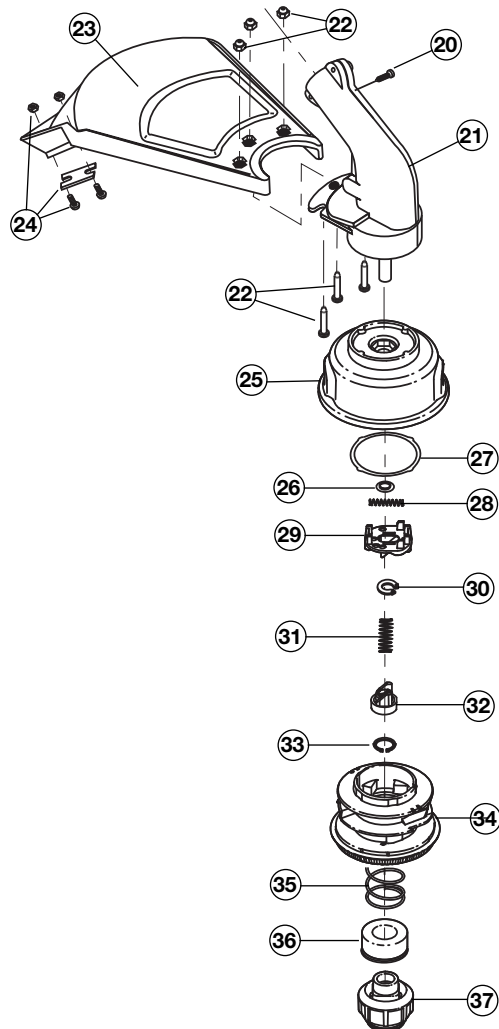

REPLACEMENT PARTS - MODEL Y26SS 4-CYCLE GAS TRIMMER

PPN 4BD26SC900

Item	Part No.	Description
1	753-04234	Throttle Housing Assembly (includes 2 & 3)
2	791-182690	Throttle Trigger Spring
3	753-04119	Throttle Trigger
4	753-04236	Upper Drive Shaft Housing Assembly
5	791-180687	J-Handle Assembly
6	791-683295	Handle Bracket Assembly (includes 7-12)
7	791-181811	Screw
8	791-181812	Upper Handle Clamp
9	791-181813	Middle Handle Clamp
10	791-181814	Lower Handle Clamp
11	791-181815	Nut
12	791-145569	Anti-Rotation Screw
13	791-181616B	Split Boom Coupler (includes 14-17)
14	791-182057	Screw
15	791-181617	Bolt
16	791-181981	Adjustment Knob (Includes 17)
17	753-04386	Knob Retaining Nut
18	753-04089	Lower Drive Shaft Housing Assembly
19	753-05182	Lower Flexible Drive Shaft
20	791-145569	Anti-Rotation Screw
21	753-04090	Gearbox Assembly (includes 25-37)
22	791-180547	Shield Mounting Hardware
23	791-180548	Shield Assembly (includes 24)
24	791-180553	Blade Assembly
25	791-181771	Outer Spool Assembly (includes 26)
26	791-181458	Retainer
27	791-181561	Thrust Washer
28	791-181459	Small Spring
29	753-04257	Slider
30	791-181532	E-Clip
31	791-181531	Spring
32	791-181462	Plunger
33	791-181463	C-Clip
34	791-181772	Inner Reel
35	791-181465B	Large Spring
36	791-181467	Foam Seal
37	791-181468B	Bump Head Knob Assembly (Includes 35 & 36)