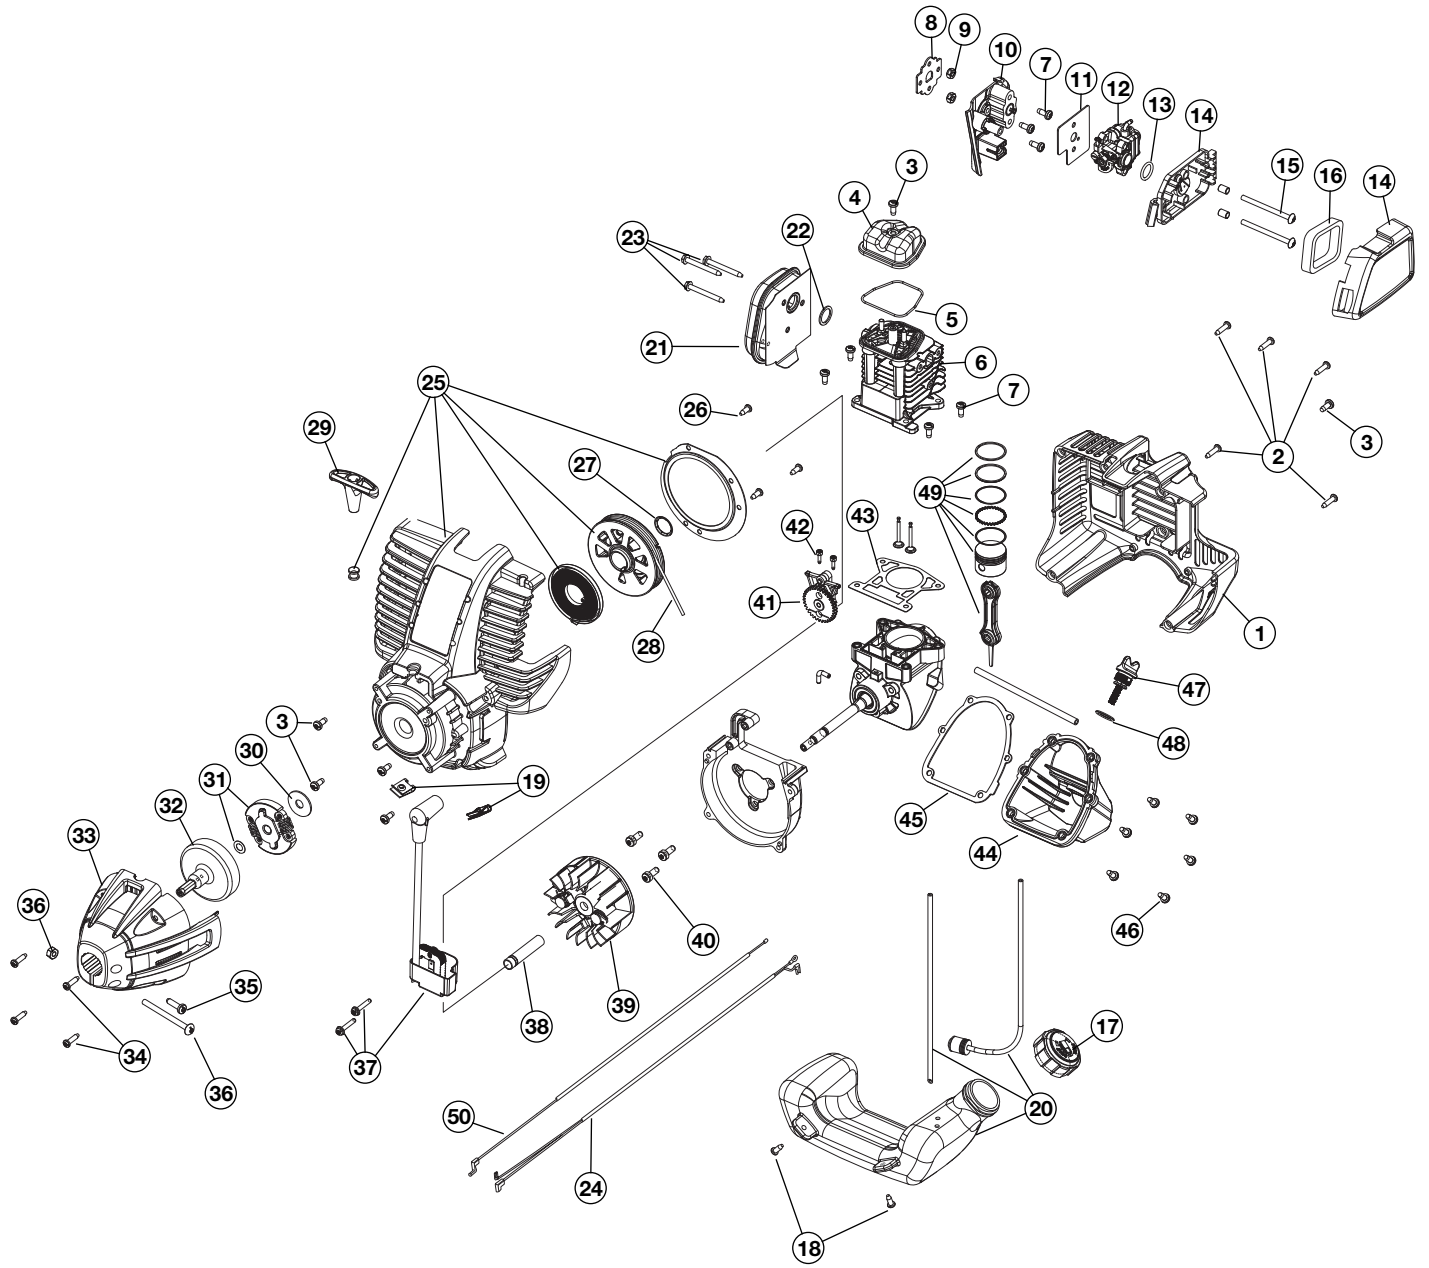

**REPLACEMENT PARTS - MODEL Y26SS**  
**4-CYCLE GAS TRIMMER**  
PPN 41BD26SC900

# REPLACEMENT PARTS - MODEL Y26SS

# REPLACEMENT PARTS - MODEL Y26SS 4-CYCLE GAS TRIMMER

PPN 4BD26SC900

Item	Part No.	Description
1	753-04234	Throttle Housing Assembly (includes 2 & 3)
2	791-182690	Throttle Trigger Spring
3	753-04119	Throttle Trigger
4	753-04236	Upper Drive Shaft Housing Assembly
5	791-180687	J-Handle Assembly
6	791-683295	Handle Bracket Assembly (includes 7-12)
7	791-181811	Screw
8	791-181812	Upper Handle Clamp
9	791-181813	Middle Handle Clamp
10	791-181814	Lower Handle Clamp
11	791-181815	Nut
12	791-145569	Anti-Rotation Screw
13	791-181616B	Split Boom Coupler (includes 14-17)
14	791-182057	Screw
15	791-181617	Bolt
16	791-181981	Adjustment Knob (Includes 17)
17	753-04386	Knob Retaining Nut
18	753-04089	Lower Drive Shaft Housing Assembly
19	753-05182	Lower Flexible Drive Shaft
20	791-145569	Anti-Rotation Screw
21	753-04090	Gearbox Assembly (includes 25-37)
22	791-180547	Shield Mounting Hardware
23	791-180548	Shield Assembly (includes 24)
24	791-180553	Blade Assembly
25	791-181771	Outer Spool Assembly (includes 26)
26	791-181458	Retainer
27	791-181561	Thrust Washer
28	791-181459	Small Spring
29	753-04257	Slider
30	791-181532	E-Clip
31	791-181531	Spring
32	791-181462	Plunger
33	791-181463	C-Clip
34	791-181772	Inner Reel
35	791-181465B	Large Spring
36	791-181467	Foam Seal
37	791-181468B	Bump Head Knob Assembly (Includes 35 & 36)