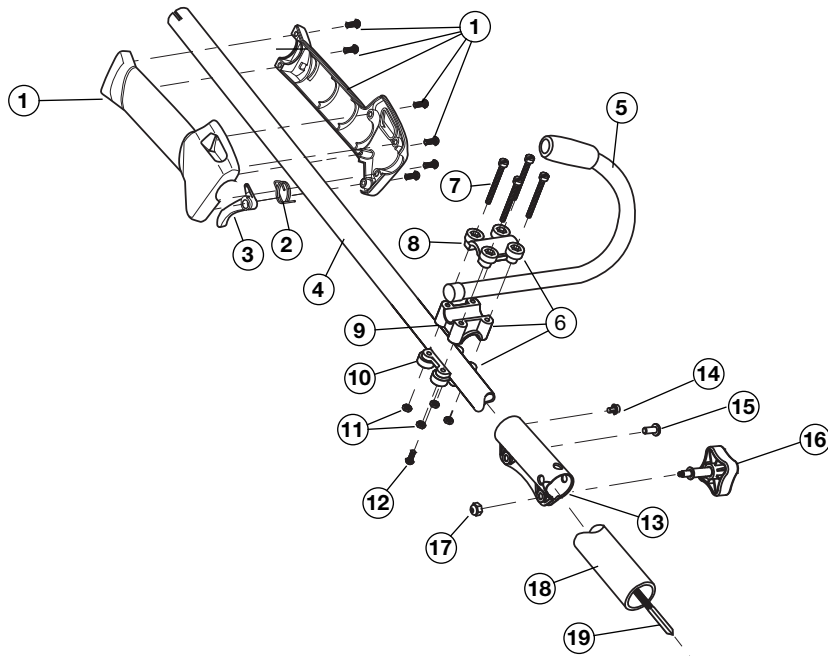

REPLACEMENT PARTS - MODEL Y26SS 4-CYCLE GAS TRIMMER

PPN 4BD26SC900

Item	Part No.	Description
1	753-04234	Throttle Housing Assembly (includes 2 & 3)
2	791-182690	Throttle Trigger Spring
3	753-04119	Throttle Trigger
4	753-04236	Upper Drive Shaft Housing Assembly
5	791-180687	J-Handle Assembly
6	791-683295	Handle Bracket Assembly (includes 7-12)
7	791-181811	Screw
8	791-181812	Upper Handle Clamp
9	791-181813	Middle Handle Clamp
10	791-181814	Lower Handle Clamp
11	791-181815	Nut
12	791-145569	Anti-Rotation Screw
13	791-181616B	Split Boom Coupler (includes 14-17)
14	791-182057	Screw
15	791-181617	Bolt
16	791-181981	Adjustment Knob (Includes 17)
17	753-04386	Knob Retaining Nut
18	753-04089	Lower Drive Shaft Housing Assembly
19	753-05182	Lower Flexible Drive Shaft
20	791-145569	Anti-Rotation Screw
21	753-04090	Gearbox Assembly (includes 25-37)
22	791-180547	Shield Mounting Hardware
23	791-180548	Shield Assembly (includes 24)
24	791-180553	Blade Assembly
25	791-181771	Outer Spool Assembly (includes 26)
26	791-181458	Retainer
27	791-181561	Thrust Washer
28	791-181459	Small Spring
29	753-04257	Slider
30	791-181532	E-Clip
31	791-181531	Spring
32	791-181462	Plunger
33	791-181463	C-Clip
34	791-181772	Inner Reel
35	791-181465B	Large Spring
36	791-181467	Foam Seal
37	791-181468B	Bump Head Knob Assembly (Includes 35 & 36)