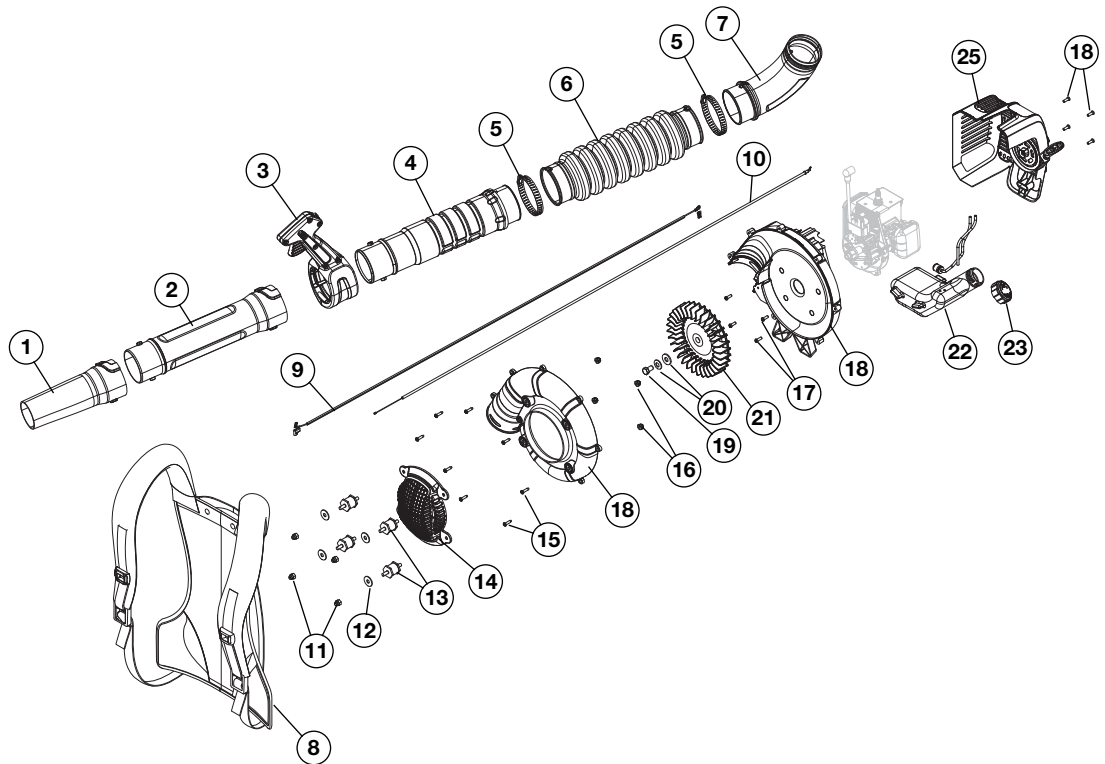

REPLACEMENT PARTS - MODEL TB2BP 2-CYCLE GAS BACKPACK BLOWER

PPN 41BR2BPG966

Item	Part No.	Description	Item	Part No.	Description
1	753-05631	Muffler Assembly (includes 2)	10	753-05634	Aircleaner Assembly (includes 9)
2	753-05701	Muffler Gasket	11	753-04324	Module Assembly
3	753-05636	Shortblock Assembly (includes 4 & 11-17)	12	753-05703	Screw
4	753-05784	Spark Plug	13	753-05704	Cylinder Gasket
5	753-05702	Insulator Gasket	14	753-05705	Flywheel Adapter
6	753-05632	Insulator Assembly (includes 5)	15	753-05706	Washer
7	791-181709	Carburetor Gasket	16	753-05707	Bushing
8	753-05633	Carburetor Assembly (includes 7)	17	753-05708	Flywheel Assembly
9	791-181757	Air Filter	18	753-05635	Pawl Assembly

REPLACEMENT PARTS - MODEL TB2BP
2-CYCLE GAS BACKPACK BLOWER
 PPN 41BR2BPG966

<u>Item</u>	<u>Part No.</u>	<u>Description</u>	<u>Item</u>	<u>Part No.</u>	<u>Description</u>
1	753-06000	Nozzle	13	753-05648	Insulator Mount
2	753-05971	Lower Blower Tube	14	753-05649	Intake Cover
3	753-05975	Throttle Grip Assembly	15	791-181345	Screw
4	753-05991	Upper Blower Tube	16	791-180050	Nut
5	753-05640	Clamp	17	791-181862	Screw
6	753-05641	Flex Tube	18	753-05650	Impeller Housing Assembly (includes 13 & 15-17)
7	753-05990	Elbow	19	791-182414	Bolt
8	753-06036	Harness	20	753-04482	Impeller Hardware (includes 19)
9	753-05643	Lead Wire	21	753-05651	Impeller (includes 19 & 20)
10	753-06018	Throttle Cable	22	753-05654	Fuel Tank Assembly
11	753-05647	Nut	23	791-182529	Fuel Cap
12	753-05646	Spacer	24	753-05653	Starter Housing Assembly (includes 21 & 23)