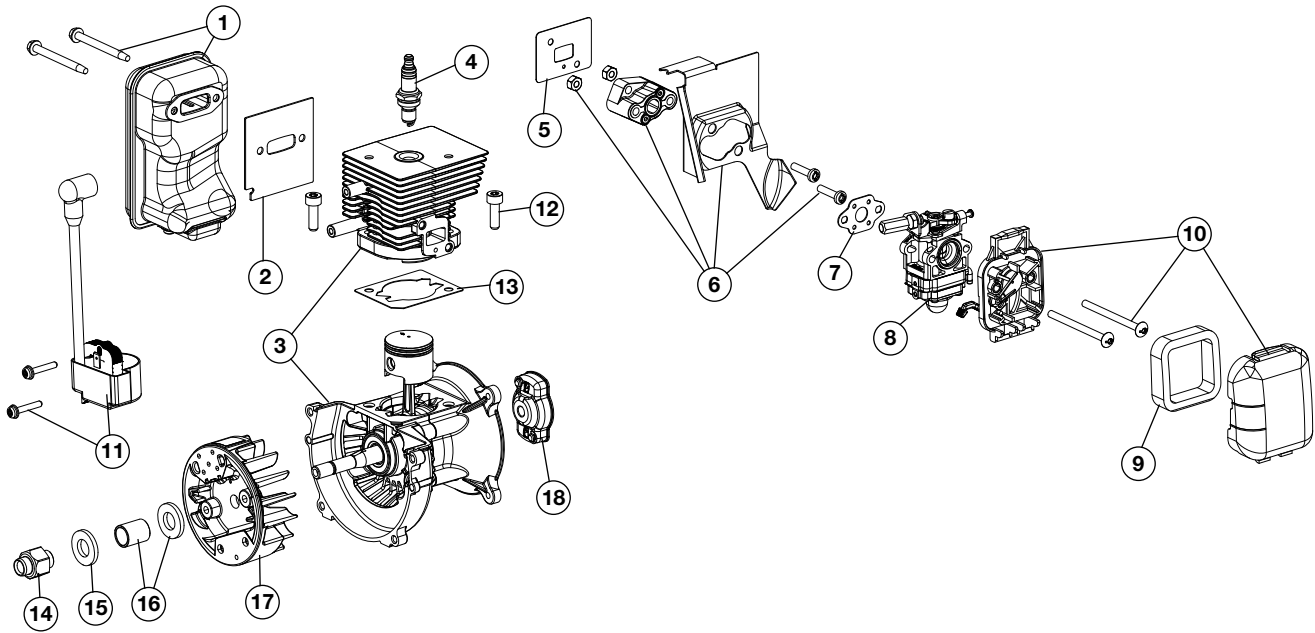

REPLACEMENT PARTS - MODEL TB2BP 2-CYCLE GAS BACKPACK BLOWER

PPN 41BR2BPG966

Item	Part No.	Description	Item	Part No.	Description
1	753-05631	Muffler Assembly (includes 2)	10	753-05634	Aircleaner Assembly (includes 9)
2	753-05701	Muffler Gasket	11	753-04324	Module Assembly
3	753-05636	Shortblock Assembly (includes 4 & 11-17)	12	753-05703	Screw
4	753-05784	Spark Plug	13	753-05704	Cylinder Gasket
5	753-05702	Insulator Gasket	14	753-05705	Flywheel Adapter
6	753-05632	Insulator Assembly (includes 5)	15	753-05706	Washer
7	791-181709	Carburetor Gasket	16	753-05707	Bushing
8	753-05633	Carburetor Assembly (includes 7)	17	753-05708	Flywheel Assembly
9	791-181757	Air Filter	18	753-05635	Pawl Assembly

REPLACEMENT PARTS - MODEL TB2BP
2-CYCLE GAS BACKPACK BLOWER
 PPN 41BR2BPG966

<u>Item</u>	<u>Part No.</u>	<u>Description</u>	<u>Item</u>	<u>Part No.</u>	<u>Description</u>
1	753-06000	Nozzle	13	753-05648	Insulator Mount
2	753-05971	Lower Blower Tube	14	753-05649	Intake Cover
3	753-05975	Throttle Grip Assembly	15	791-181345	Screw
4	753-05991	Upper Blower Tube	16	791-180050	Nut
5	753-05640	Clamp	17	791-181862	Screw
6	753-05641	Flex Tube	18	753-05650	Impeller Housing Assembly (includes 13 & 15-17)
7	753-05990	Elbow	19	791-182414	Bolt
8	753-06036	Harness	20	753-04482	Impeller Hardware (includes 19)
9	753-05643	Lead Wire	21	753-05651	Impeller (includes 19 & 20)
10	753-06018	Throttle Cable	22	753-05654	Fuel Tank Assembly
11	753-05647	Nut	23	791-182529	Fuel Cap
12	753-05646	Spacer	24	753-05653	Starter Housing Assembly (includes 21 & 23)