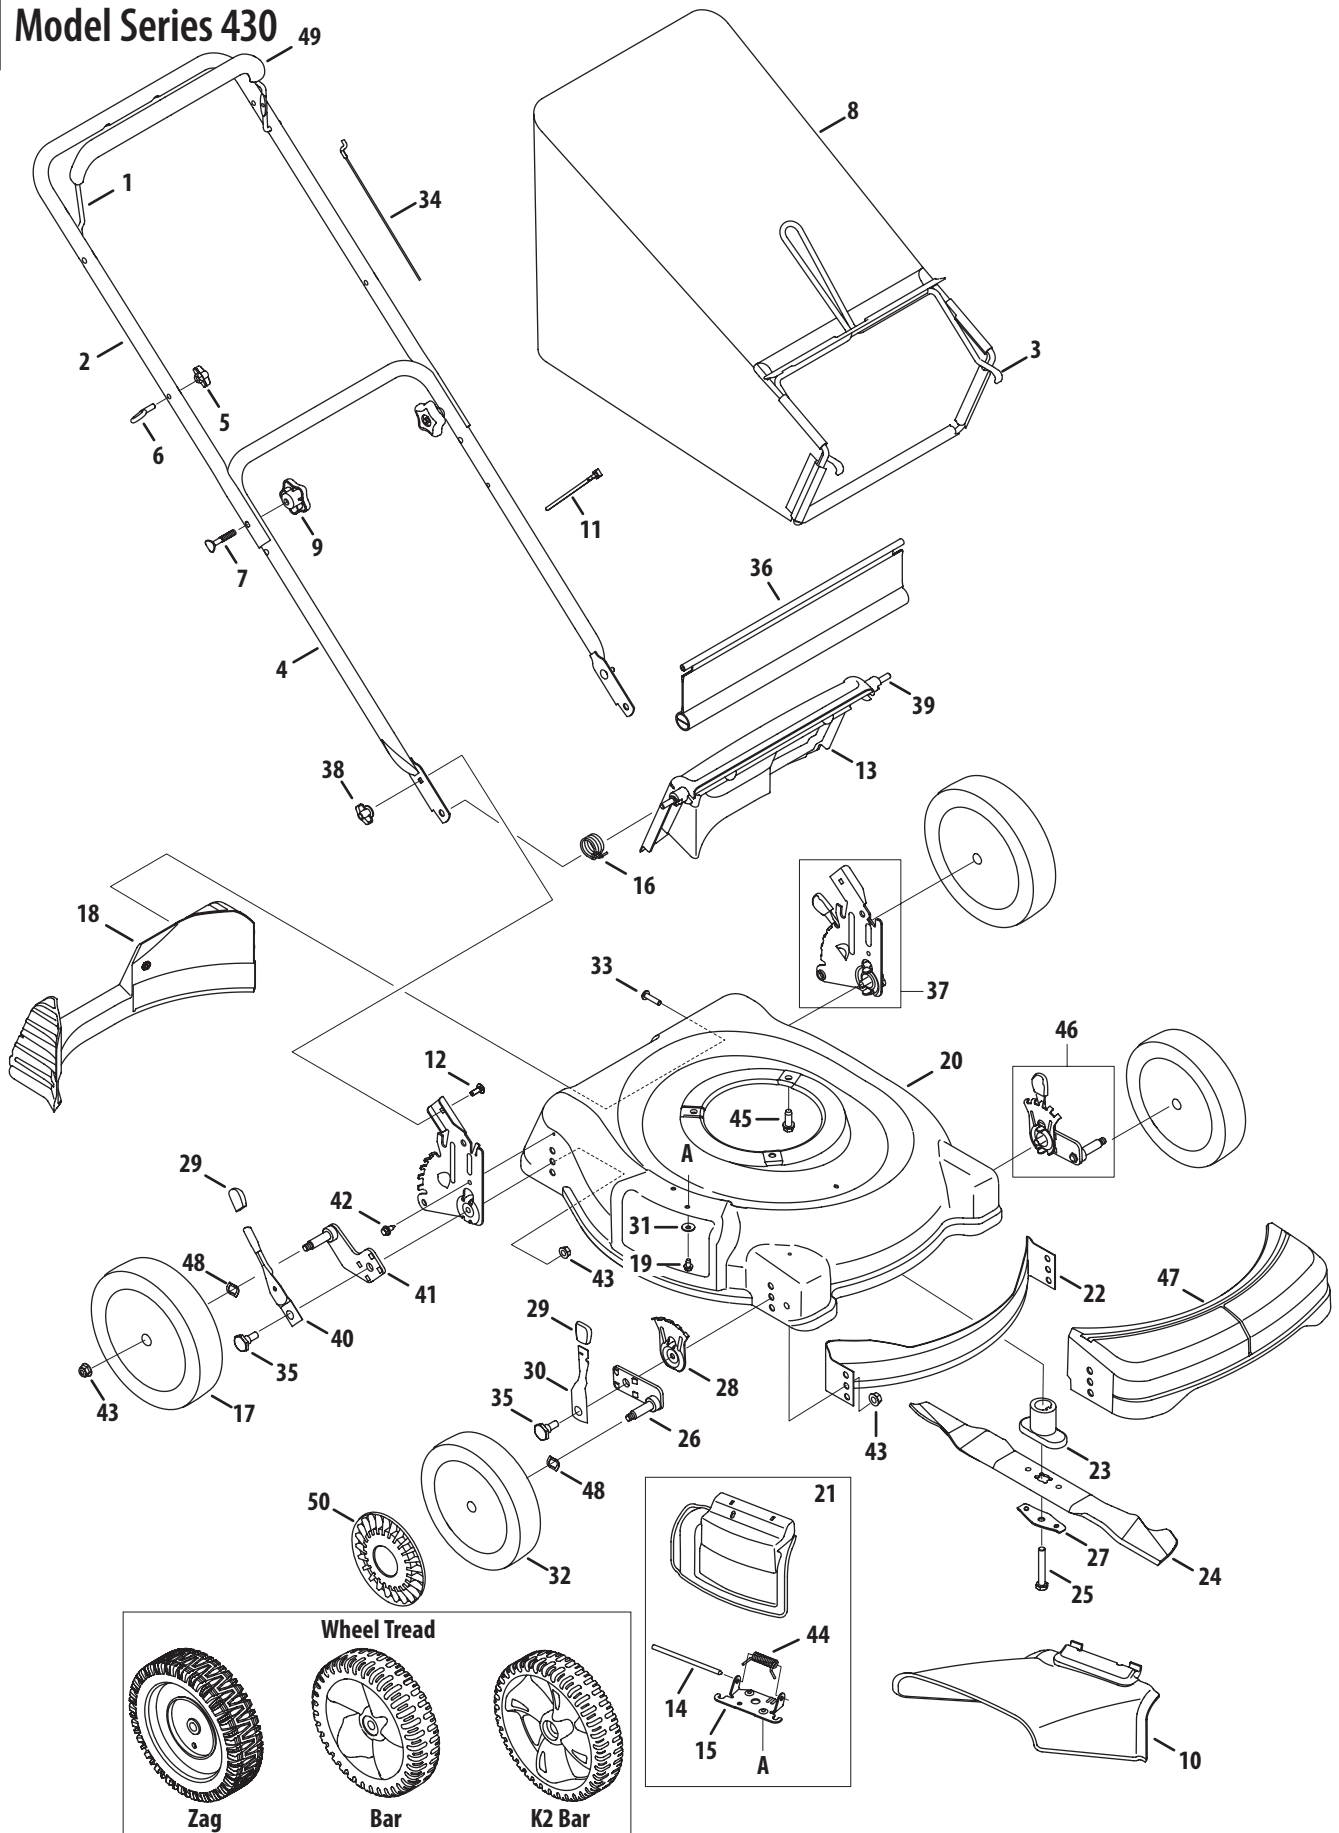

Model Series 430

Ref No.	Part Number	Description
1	747-1161A-0637	Blade Control Handle
2	749-1092A-0637	Upper Handle
3	747-04080A	Grass Catcher Frame
4	749-0928A-0637	Lower Handle
5	720-0279	Wing Nut
6	710-1205	Rope Guide
7	710-1174	Carriage Bolt ,5/16-18 x 2
8	964-04007A	Grass Bag - Black
	964-04027	Grass Bag - Yardman
	964-04034A	Grass Bag - Gray
9	720-04072	Hand Knob
10	731-04177	Side Chute
11	926-0240	Cable Tie
12	710-0703	Carriage Bolt ,1/4-20
13	731-06847	Rear Discharge Door
14	747-0710	Hinge Pin
15	17032A	Deflector Chute Adaptor
16	732-04090A	Torsion Spring - RH
17	734-04215	Rear Wheel, 8 x 1.8, K2 Bar
	734-2005A	Rear Wheel, 8 x 2.125, Zag
	734-1987	Rear Wheel, 8 x 1.8, Bar
	734-2004A	Rear Wheel, 8 x 2.125, Zag, BB
18	731-04150C	Rear Baffle
19	710-0599	Screw, 1/4-20 x .500
20	787-01279-0638	Deck - 21"
21	987-02055	Hinged Mulch Plug Assembly
22	782-5002B	Front Baffle
23	748-0377C	Blade Adapter, #6 x 2.15
	748-04082	Blade Adapter, 25mm x 2.15
24	942-0741	Mulching Blade
25	710-1257	Hex Screw , 3/8-24 x 2.5
26	987-02338	Pivot Arm Assy RH (7" wheel)
	987-02337	Pivot Arm Assy LH (7" wheel)
	987-02337	Pivot Arm Assy RH (8" wheel)
	987-02338	Pivot Arm Assy LH (8" wheel)

Ref No.	Part Number	Description
27	736-0524B	Blade Bell Support
28	787-01290	Front Adjustment Plate
29	720-0426	Adjustment Lever Knob
30	94832	Spring Lever Assembly
31	736-0270	Bell Washer
32	734-04213	Front Wheel, 7 x 1.8, K2 Bar
	734-2005A	Front Wheel, 8 x 2.125, Zag
	734-1988	Front Wheel, 7 x 1.8, Bar
	734-2004A	Front Wheel, 8 x 2.125, Zag, BB
33	710-1241	Screw, 1/4-15 x 1.000
34	746-1130	Control Cable 40"
	746-1137	Control Cable 53"
35	738-04266	Shoulder Screw
36	731-05642	Trailshield
37	987-02270A	Rear Handle Bracket Assy. - LH
	987-02271A	Rear Handle Bracket Assy. - RH
38	912-0397	Wing Nut, 1/4-20
39	747-04587	Rear Door Pivot Rod
40	732-04175	Spring Lever
41	987-02333	Pivot Arm Assembly - RH
	987-02332	Pivot Arm Assembly - LH
42	710-1652	AB Screw
43	712-04065	Flange Lock Nut, 3/8-16
44	732-1014	Torsion Spring
45	710-0654A	TT Sems Screw, 3/8-16 x 1.0
46	987-02099B	Ht. Adj. Assy. Front LH (7" wheel)
	987-02100B	Ht. Adj. Assy. Front RH (7" wheel)
	987-02075B	Ht. Adj. Assy. Front LH (8" wheel)
	987-02074B	Ht. Adj. Assy. Front RH (8" wheel)
47	731-1506A†	Front Cover
48	736-0504†	Wave Washer
49	731-2626†	Bail Cover - Black
	731-04859†	Bail Cover - Gray
50	731-0981A†	Hub Cap

† If Equipped

NOTE: Mower features/components vary by model. NOT all parts listed above and pictured on the previous page are standard equipment.