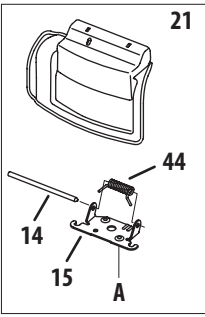

Model Series 430

Ref No.	Part Number	Description
1	747-1161A-0637	Blade Control Handle
2	749-1092A-0637	Upper Handle
3	747-04080A	Grass Catcher Frame
4	749-0928A-0637	Lower Handle
5	720-0279	Wing Nut
6	710-1205	Rope Guide
7	710-1174	Carriage Bolt ,5/16-18 x 2
8	964-04007A	Grass Bag - Black
	964-04027	Grass Bag - Yardman
	964-04034A	Grass Bag - Gray
9	720-04072	Hand Knob
10	731-04177	Side Chute
11	926-0240	Cable Tie
12	710-0703	Carriage Bolt ,1/4-20
13	731-06847	Rear Discharge Door
14	747-0710	Hinge Pin
15	17032A	Deflector Chute Adaptor
16	732-04090A	Torsion Spring - RH
17	734-04215	Rear Wheel, 8 x 1.8, K2 Bar
	734-2005A	Rear Wheel, 8 x 2.125, Zag
	734-1987	Rear Wheel, 8 x 1.8, Bar
	734-2004A	Rear Wheel, 8 x 2.125, Zag, BB
18	731-04150C	Rear Baffle
19	710-0599	Screw, 1/4-20 x .500
20	787-01279-0638	Deck - 21"
21	987-02055	Hinged Mulch Plug Assembly
22	782-5002B	Front Baffle
23	748-0377C	Blade Adapter, #6 x 2.15
	748-04082	Blade Adapter, 25mm x 2.15
24	942-0741	Mulching Blade
25	710-1257	Hex Screw , 3/8-24 x 2.5
26	987-02338	Pivot Arm Assy RH (7" wheel)
	987-02337	Pivot Arm Assy LH (7" wheel)
	987-02337	Pivot Arm Assy RH (8" wheel)
	987-02338	Pivot Arm Assy LH (8" wheel)

Ref No.	Part Number	Description
27	736-0524B	Blade Bell Support
28	787-01290	Front Adjustment Plate
29	720-0426	Adjustment Lever Knob
30	94832	Spring Lever Assembly
31	736-0270	Bell Washer
32	734-04213	Front Wheel, 7 x 1.8, K2 Bar
	734-2005A	Front Wheel, 8 x 2.125, Zag
	734-1988	Front Wheel, 7 x 1.8, Bar
	734-2004A	Front Wheel, 8 x 2.125, Zag, BB
33	710-1241	Screw, 1/4-15 x 1.000
34	746-1130	Control Cable 40"
	746-1137	Control Cable 53"
35	738-04266	Shoulder Screw
36	731-05642	Trailshield
37	987-02270A	Rear Handle Bracket Assy. - LH
	987-02271A	Rear Handle Bracket Assy. - RH
38	912-0397	Wing Nut, 1/4-20
39	747-04587	Rear Door Pivot Rod
40	732-04175	Spring Lever
41	987-02333	Pivot Arm Assembly - RH
	987-02332	Pivot Arm Assembly - LH
42	710-1652	AB Screw
43	712-04065	Flange Lock Nut, 3/8-16
44	732-1014	Torsion Spring
45	710-0654A	TT Sems Screw, 3/8-16 x 1.0
46	987-02099B	Ht. Adj. Assy. Front LH (7" wheel)
	987-02100B	Ht. Adj. Assy. Front RH (7" wheel)
	987-02075B	Ht. Adj. Assy. Front LH (8" wheel)
	987-02074B	Ht. Adj. Assy. Front RH (8" wheel)
47	731-1506A†	Front Cover
48	736-0504†	Wave Washer
49	731-2626†	Bail Cover - Black
	731-04859†	Bail Cover - Gray
50	731-0981A†	Hub Cap

† If Equipped

NOTE: Mower features/components vary by model. NOT all parts listed above and pictured on the previous page are standard equipment.