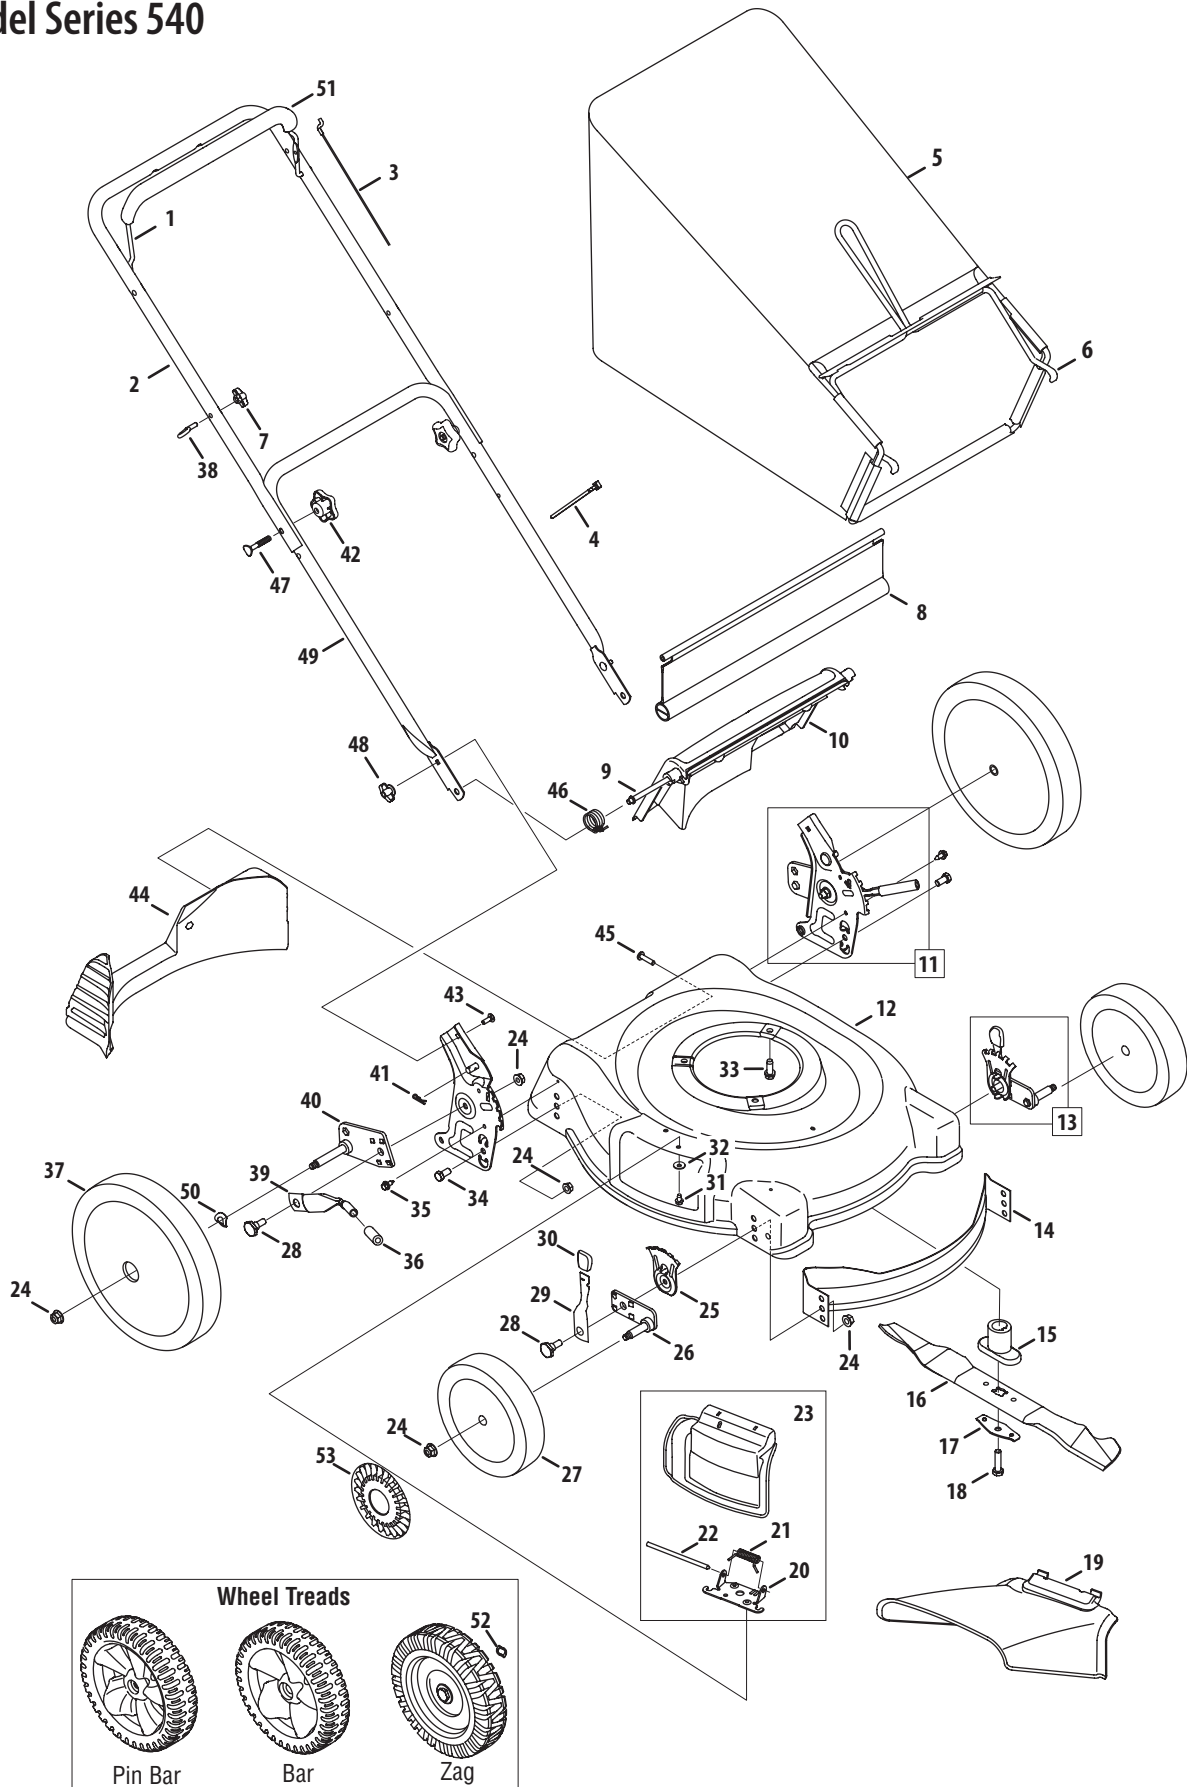

# Model Series 540

Ref No.	Part Number	Description	Ref No.	Part Number	Description
1.	747-1161A-0637	Blade Control		734-1988	Front Wheel, 7 x 1.8, Bar
2.	749-1092A-0637	Upper Handle		734-2005A	Front Wheel, 8 x 2.125, Zag
3.	746-0957	Control Cable, 37.25"		734-2004A	Front Wheel, 8 x 2.125, Zag, Yellow
	746-1130	Control Cable, 40"		734-04087	Front Wheel, 8 x 1.8, Pin Bar
	746-04104	Control Cable, 40", Kawasaki	28.	738-04266	Shoulder Scr., .5D x .385
4.	926-0240	Cable Tie	29.	94832	Front Spring Lever
5.	964-04027	Grass Bag Assembly	30.	720-0426	Height Adjust Knob
	964-04007A	Grass Bag Assembly w/o Logo	31.	710-0599	TT Screw, 1/4-20 x .500
6.	747-04080A	Grass Bag Frame	32.	736-0270	Bell Washer
7.	720-0279	Handle Knob	33.	710-0654A	TT Screw, 3/8-16 x 1.0
8.	731-05642A	Trail Shield	34.	710-0216	Hex Screw, 3/8-16 x .75
9.	747-04588	Pivot Rod	35.	710-1652	TT Screw, 1/4-20 x .625
10.	731-05865	Rear Discharge Door	36.	720-0312	Foam Grip
11.	987-02280A	Rear Handle Bracket Assy. - LH	37.	734-04082	Rear Wheel, 12 x 1.8, Bar
	987-02279A	Rear Handle Bracket Assy. - RH		734-04093	Rear Wheel, 12 x 2.125, Zag
12.	787-01279-0638	Deck 21-inch, Red		734-04046	Rear Wheel, 12 x 2.125, Zag, Yellow
	787-01279-0691	Deck 21-inch, Black		734-04089	Rear Wheel, 12 x 1.8, Pin Bar
13.	987-02075B	Front Hgt. Adj. Assy., 8" Whl. - LH	38.	710-1205	Eye Bolt
	987-02074B	Front Hgt. Adj. Assy., 8" Whl. - RH	39.	732-0866	Rear Hi-Wheel Spring Lever
	987-02099B	Front Hgt. Adj. Assy., 7" Whl. - LH	40.	987-02335	Rear Pivot Arm Assy - RH
	987-02100B	Front Hgt. Adj. Assy., 7" Whl. - RH		987-02336	Rear Pivot Arm Assy - LH
14.	782-5002B	Front Baffle	41.	914-0104	Hairpin Clip
15.	748-0377C	Blade Adapter w/Star	42.	720-04072	Star Knob
	748-04082	Blade Adapter - 25mm	43.	710-0703	Carriage Bolt, 1/4-20 x .75
16.	942-0741	21-inch Mulching Blade	44.	731-04150C	Rear Baffle
17.	736-0524B	Bell Blade Support	45.	710-1241	Screw HL, 1/4-15 x 1.00
18.	710-1257	Hex Screw, 3/8-24 x 2.5	46.	732-04090A	Torsion Spring - RH
19.	731-04177	Side Discharge Chute	47.	710-1174	Carriage Bolt, 5/16-18 x 2
20.	17032A	Deflector Chute Adaptor	48.	912-0397	Wing Nut
21.	732-1014	Torsion Spring	49.	749-0928A-0637	Lower Handle
22.	747-0710	Hinge Pin	50.	736-0182†	Spring Washer
23.	987-02055	Mulch Plug Assembly	51.	731-2626†	Deluxe Bail Cover
24.	712-04065	Flange Lock Nut 3/8-16		731-04204†	Deluxe Bail Cover - Red
25.	787-01290A	Height Adjustment Plate		731-04859†	Deluxe Bail Cover - Gray
26.	987-02337	Pivot Arm Assy LH (7" wheel)		731-05564†	Deluxe Bail Cover - Yellow
	987-02338	Pivot Arm Assy RH (7" wheel)	52.	936-0504†	Wave Washer, .510 x .750 x .017
	987-02337	Pivot Arm Assy RH (8" wheel)	53.	731-0981B†	Hub Cap
	987-02338	Pivot Arm Assy LH (8" wheel)		931-1426A†	Hub Cap - Yellow
27.	734-1987	Front Wheel, 8 x 1.8, Bar			