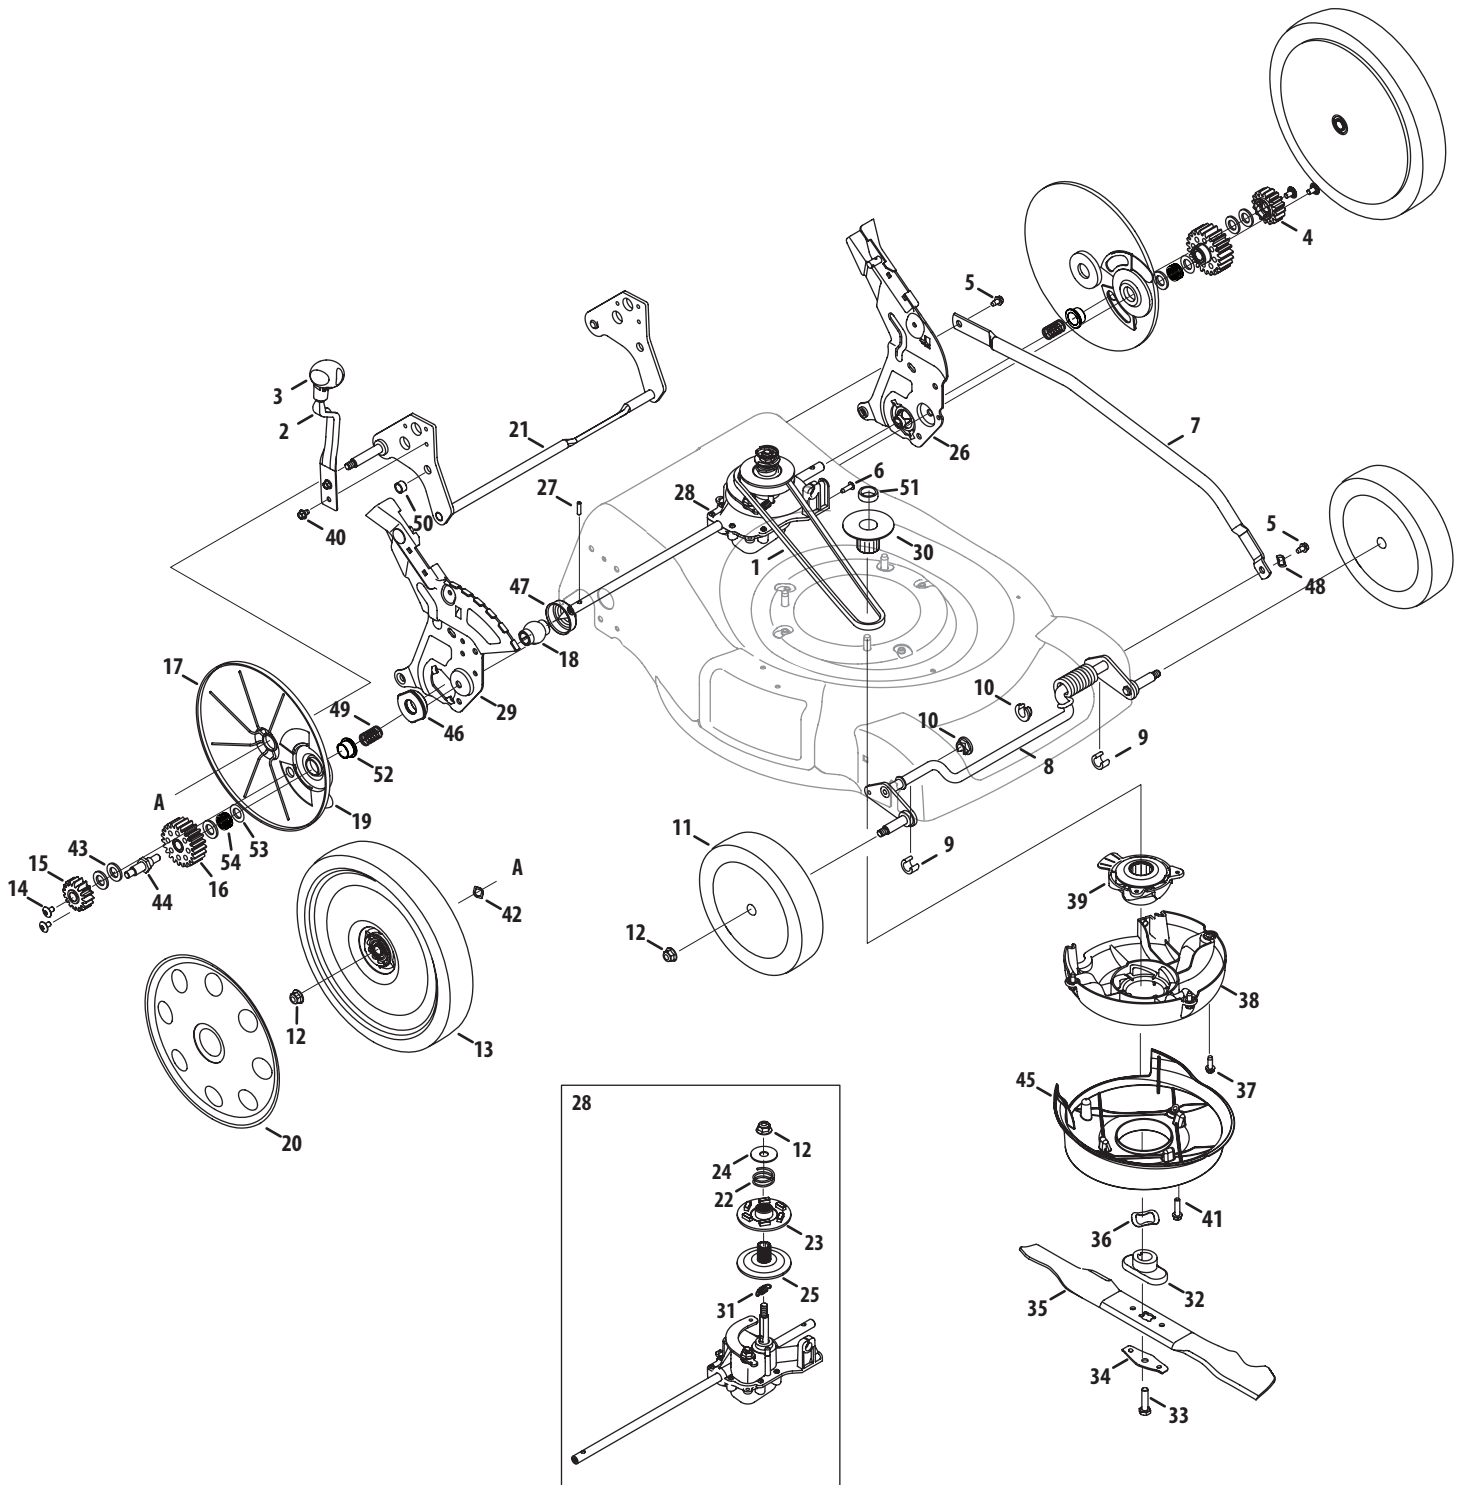

Model Series 860

Ref No.	Part Number	Description
1	746-04440	Drive Cable
2	735-04059	Rubber Grommet
3	747-04994	Drive Control
4	732-04516	Shift Spring
5	747-04995	Blade Control
6	746-04438	Control Cable
7	749-04557-0637	Lower Handle
8	725-0157	Cable Tie
9	732-04535	Torsion Spring, LH
10	710-0599	TT Screw, 1/4-20 x .500
11	787-01618-4033	21-inch Deck
12	710-0654A	TT Screw, 3/8-16 x 1.00
13	787-01346	Front Deck Baffle
14	731-06304	Variable Spd. Cont. Panel Cover
15	710-1017	Screw, AB, 1/4-14 x .625
16	710-0779A	Screw, #10-16 x .500
17	726-0201	Nut, Speed
18	710-0895	Screw, 1/4-15 x .750
19	710-0703	Carriage Bolt, 1/4-20
20	912-0397	Wing Nut
21	631-04323	Variable Speed Control Panel
22	914-0104	Cotter Pin
23	746-04439	Variable Speed Cable
24	731-06173	Rear Baffle
25	710-3025	Screw, 5/16-18 x .625
26	712-04063	Flange Lock Nut, 5/16-18

Model Series 860

Model Series 860

Ref No.	Part Number	Description
1	954-04176A	V-Belt
2	732-04480A	Spring Lever
3	720-04113	Height Adjuster Knob
4	917-04577A	Spur Gear, 16T - LH
5	738-04278	Shldr. Screw, 1/4-20 x 0.50
6	710-0895	Screw, 1/4-15 x .750
7	749-04414-0637	Cross Bracket
8	687-02367B-0637	Front Bracket Assembly
9	731-05470	Clip Spacer
10	741-04136B	Split Hex Flange Bearing
11	734-04014B	Front Wheel
12	712-04065	Flange Lock Nut, 3/8-16
13	934-04404	Rear Wheel
14	710-04531	Screw, 1/4-20 x .39
15	917-04578A	Spur Gear, 16T - RH
16	917-04678	Gear, Spur, 23T
17	731-06145B	Wheel Dust Cover
18	741-0604A	Bearing Sleeve
19	787-01645	Dust Cover Seal Plate
20	731-06146	Hub Cap
21	687-02390-0637	Rear Bracket Assembly
22	732-04630	Compression Spring
23	756-04316A	Upper Pulley
24	936-0406	Flat Washer, .442 x 1.38 x .060
25	756-04317A	Lower Pulley
26	987-02428	Handle Bracket Assembly LH (Includes Ref. #'s 18, 46, & 47)
27	915-0221	Dowel Pin