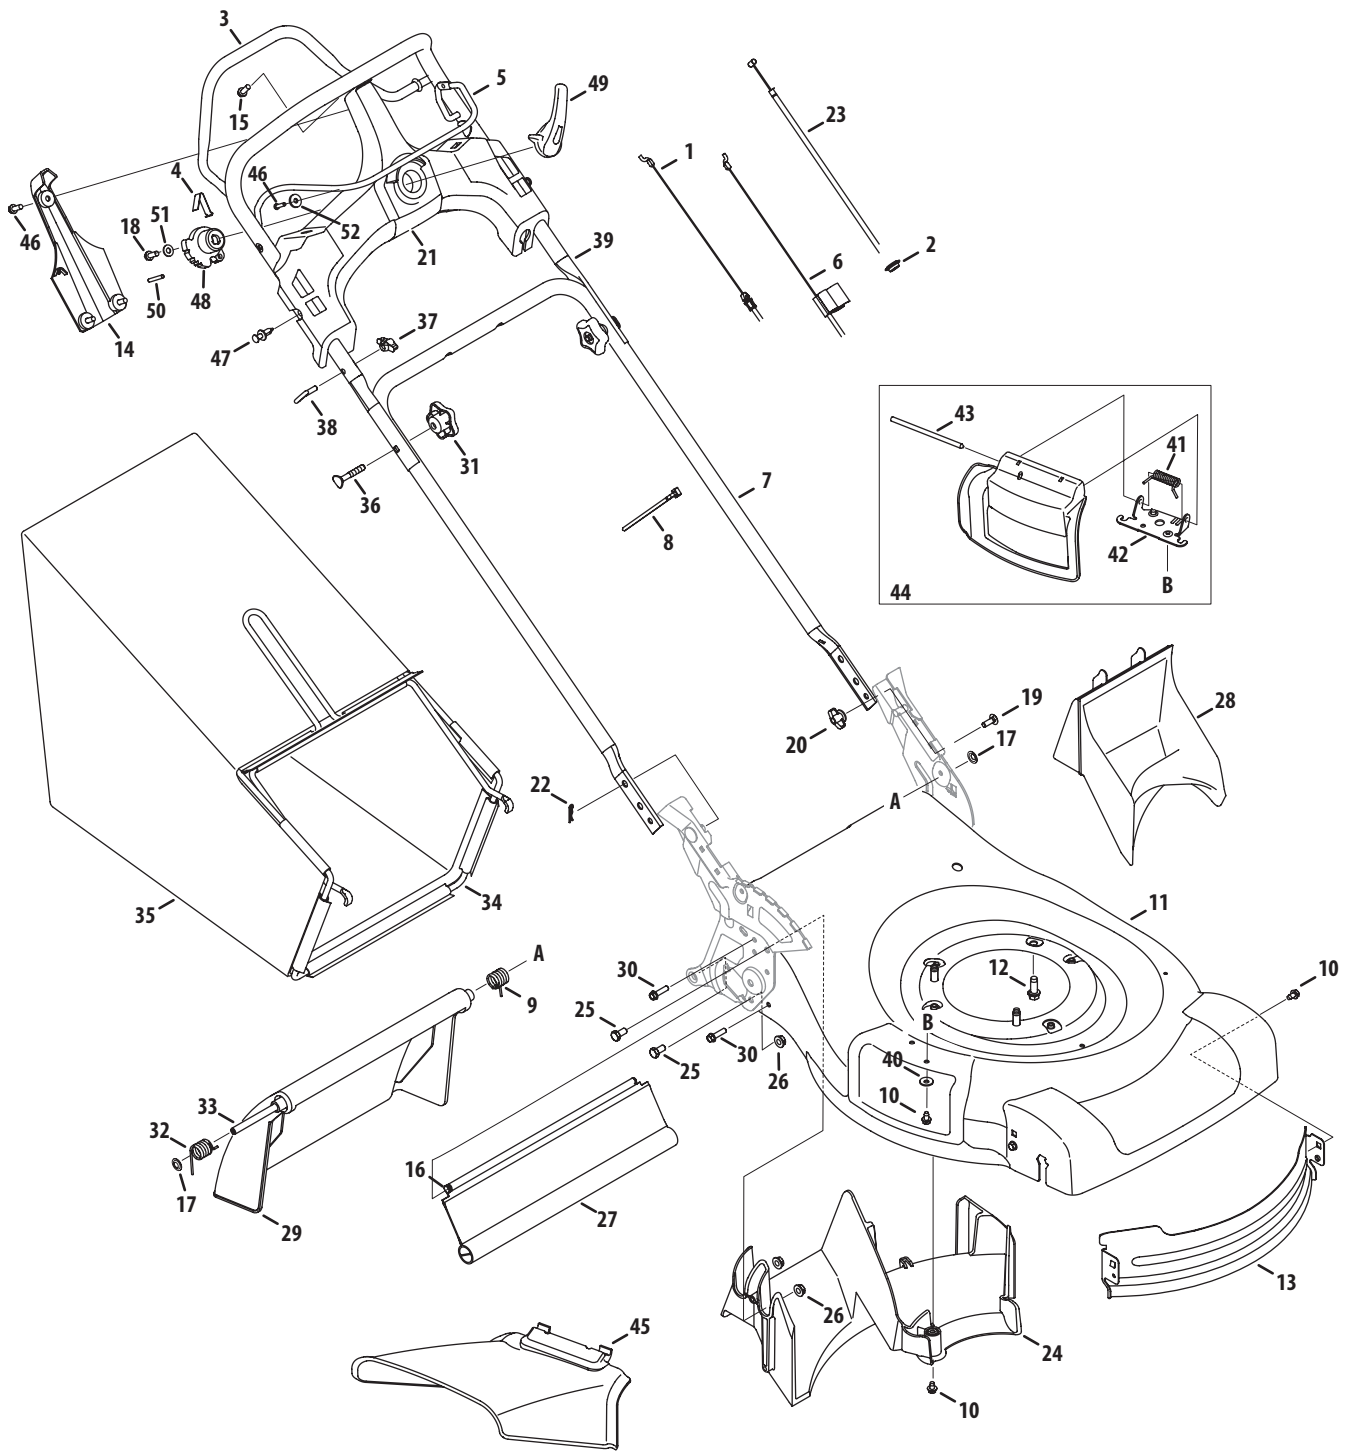

Model Series 860

Ref No.	Part Number	Description
1	746-04440	Drive Cable
2	735-04059	Rubber Grommet
3	747-04994	Drive Control
4	732-04516	Shift Spring
5	747-04995	Blade Control
6	746-04438	Control Cable
7	749-04557-0637	Lower Handle
8	725-0157	Cable Tie
9	732-04535	Torsion Spring, LH
10	710-0599	TT Screw, 1/4-20 x .500
11	787-01618-4033	21-inch Deck
12	710-0654A	TT Screw, 3/8-16 x 1.00
13	787-01346	Front Deck Baffle
14	731-06304	Variable Spd. Cont. Panel Cover
15	710-1017	Screw, AB, 1/4-14 x .625
16	710-0779A	Screw, #10-16 x .500
17	726-0201	Nut, Speed
18	710-0895	Screw, 1/4-15 x .750
19	710-0703	Carriage Bolt, 1/4-20
20	912-0397	Wing Nut
21	631-04323	Variable Speed Control Panel
22	914-0104	Cotter Pin
23	746-04439	Variable Speed Cable
24	731-06173	Rear Baffle
25	710-3025	Screw, 5/16-18 x .625
26	712-04063	Flange Lock Nut, 5/16-18

Model Series 860

Model Series 860

Ref No.	Part Number	Description
1	954-04176A	V-Belt
2	732-04480A	Spring Lever
3	720-04113	Height Adjuster Knob
4	917-04577A	Spur Gear, 16T - LH
5	738-04278	Shldr. Screw, 1/4-20 x 0.50
6	710-0895	Screw, 1/4-15 x .750
7	749-04414-0637	Cross Bracket
8	687-02367B-0637	Front Bracket Assembly
9	731-05470	Clip Spacer
10	741-04136B	Split Hex Flange Bearing
11	734-04014B	Front Wheel
12	712-04065	Flange Lock Nut, 3/8-16
13	934-04404	Rear Wheel
14	710-04531	Screw, 1/4-20 x .39
15	917-04578A	Spur Gear, 16T - RH
16	917-04678	Gear, Spur, 23T
17	731-06145B	Wheel Dust Cover
18	741-0604A	Bearing Sleeve
19	787-01645	Dust Cover Seal Plate
20	731-06146	Hub Cap
21	687-02390-0637	Rear Bracket Assembly
22	732-04630	Compression Spring
23	756-04316A	Upper Pulley
24	936-0406	Flat Washer, .442 x 1.38 x .060
25	756-04317A	Lower Pulley
26	987-02428	Handle Bracket Assembly LH (Includes Ref. #'s 18, 46, & 47)
27	915-0221	Dowel Pin