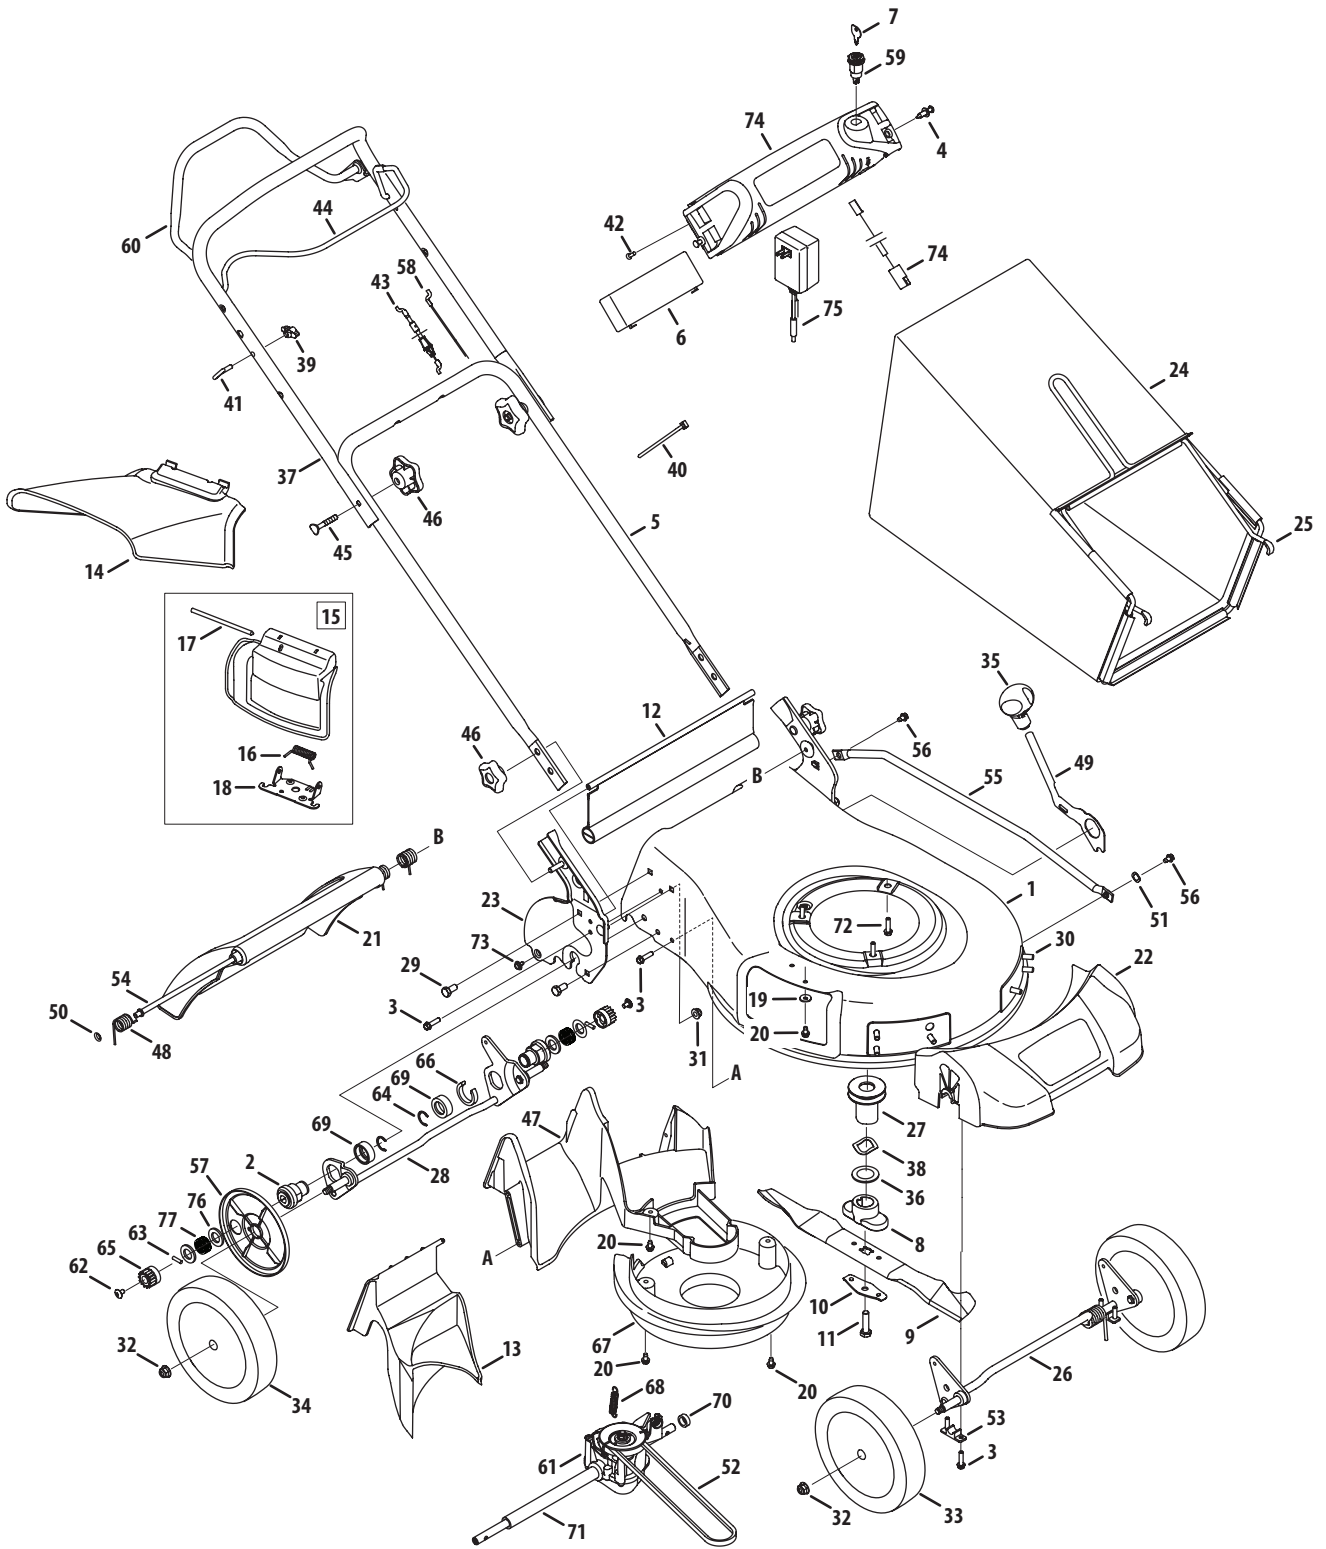

Model E189

Ref No.	Part Number	Description
1	787-01629-4033	19" Deck
2	687-02415	Transmission Support Bearing
3	710-1241	Screw, 1/4-15 x 1.000
4	728-0199	Rivet
5	749-04556	Lower Handle
6	925-04323	Battery
7	925-0201	Key
8	748-04096	Blade Adapter
9	942-0739	Mulching Blade
10	736-0524B	Blade Bell Support
11	710-1044	Screw, 3/8-24 x 1.50
12	731-05639A	Trailing Shield
13	731-05746	Rear Mulch Plug
14	731-04177	Side Discharge Chute
15	987-02055	Mulch Plug (Incl. 16-18)
16	732-1014	Torsion Spring
17	747-0710	Hinge Pin
18	17032A	Chute Deflector Adapter
19	736-0270	Belleville Washer
20	710-0599	Screw
21	931-05686	Rear Door
22	931-05634	Front Cover
23	687-02323-0637	Handle Bracket - RH
	687-02322-0637	Handle Bracket - LH
24	964-04099	Grass Bag
25	647-04082-0637	Grass Bag Frame
26	687-02317-0637	Front Bracket Assembly
27	656-04047	Pulley Assembly, Drive
28	687-02304-0637	Self Propelled Bracket Assembly
29	710-3025	Hhcs, 5/16-18 x .625
30	710-1242	Screw, 5/16-14 x .750
31	712-04063	Nut, Flange Lock, 5/16-18
32	712-04065	Nut, Flange Lock, 3/8-16
33	734-04014B	Front Wheel
34	934-04207D	Rear Wheel
35	720-04113	Height Adjuster Knob
36	736-0277†	Washer, Flat, 1.031 x .620 x .095
37	749-04550	Upper Handle
38	936-0447	Washer, Wave, 1.5 x 1.0 x .029
39	720-0279	Handle Knob
40	725-0157	Cable Tie