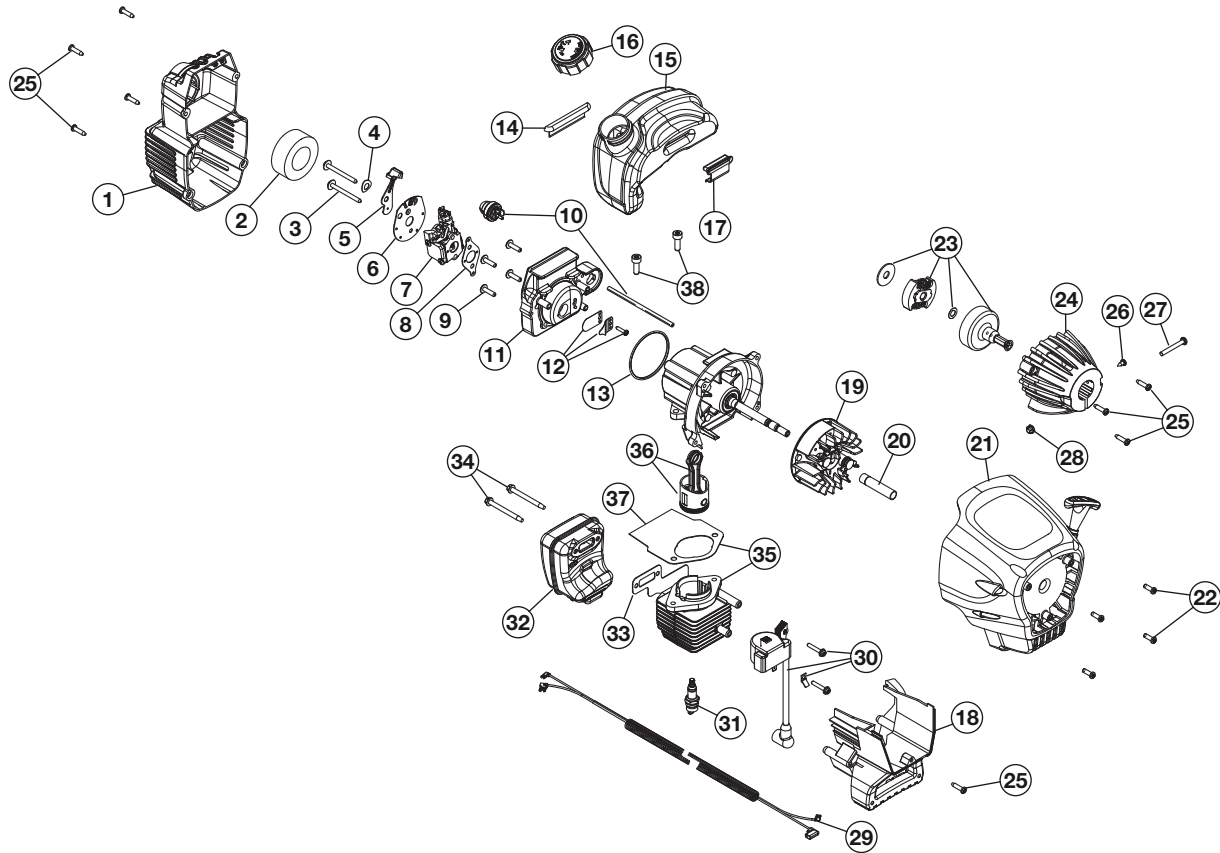

# REPLACEMENT PARTS - MODEL TB65SS

## 2-CYCLE GAS TRIMMER

PPN 41DDT65G966

Item	Part No.	Description
1	753-04511	Air Cleaner Cover Assembly (includes 2 & 25)
2	791-180350B	Air Cleaner Filter
3	791-180351	Carburetor Mounting Screw Assembly
4	791-180226	Wavey Washer
5	753-04418	Choke Lever Assembly
6	753-04419	Choke Plate Assembly (includes 5)
7	753-05133	Carburetor Assembly (includes 8)
8	791-610675	Carburetor Gasket
9	791-181860	Carb Mount Screw
10	791-683974B	Primer & Hose Assembly
11	753-1196	Carb Mount Assembly (includes 9, 12 & 13)
12	791-684451	Reed Assembly
13	753-05487	O-Ring
14	791-612134	Rear Mounting Pad
15	753-04307	Fuel Tank Assembly (includes 16)
16	791-182529	Fuel Cap Assembly
17	791-145308	Front Mounting Pad
18	753-05091	Shroud Extension & Stand (includes 26)
19	753-05240	Flywheel Assembly
20	791-181525	Spacer

## 2-CYCLE GAS TRIMMER

PPN 41DDT65G966

Item	Part No.	Description
1	753-04234	Throttle Housing Assembly (includes 2-4)
2	791-182405	Switch
3	753-04119	Throttle Trigger
4	791-182690	Throttle Trigger Spring
5	753-04405	Throttle Cable
6	753-06228	Drive Shaft Housing Assembly
7	753-05461	D-Handle (includes 8)
8	791-181587	D-Handle Hardware Assembly
9	753-04117	Flexible Drive Shaft
10	753-06125	Guard Mounting Screw
11	753-06123	Guard Assembly (includes 12)
12	753-06126	Blade Assembly
13	753-05698	Anti-Rotation Screw
14	753-06165	Gearbox Assembly (includes 15-19)
15	753-04284	Outer Spool Assembly (includes 16)
16	791-610660	Retainer
17	791-610317B	Spring
18	753-1155	Inner Reel
19	791-153066B	Bump Head Knob Assembly
*	791-153577B	Reel & Line Assembly
*		Items Not Shown