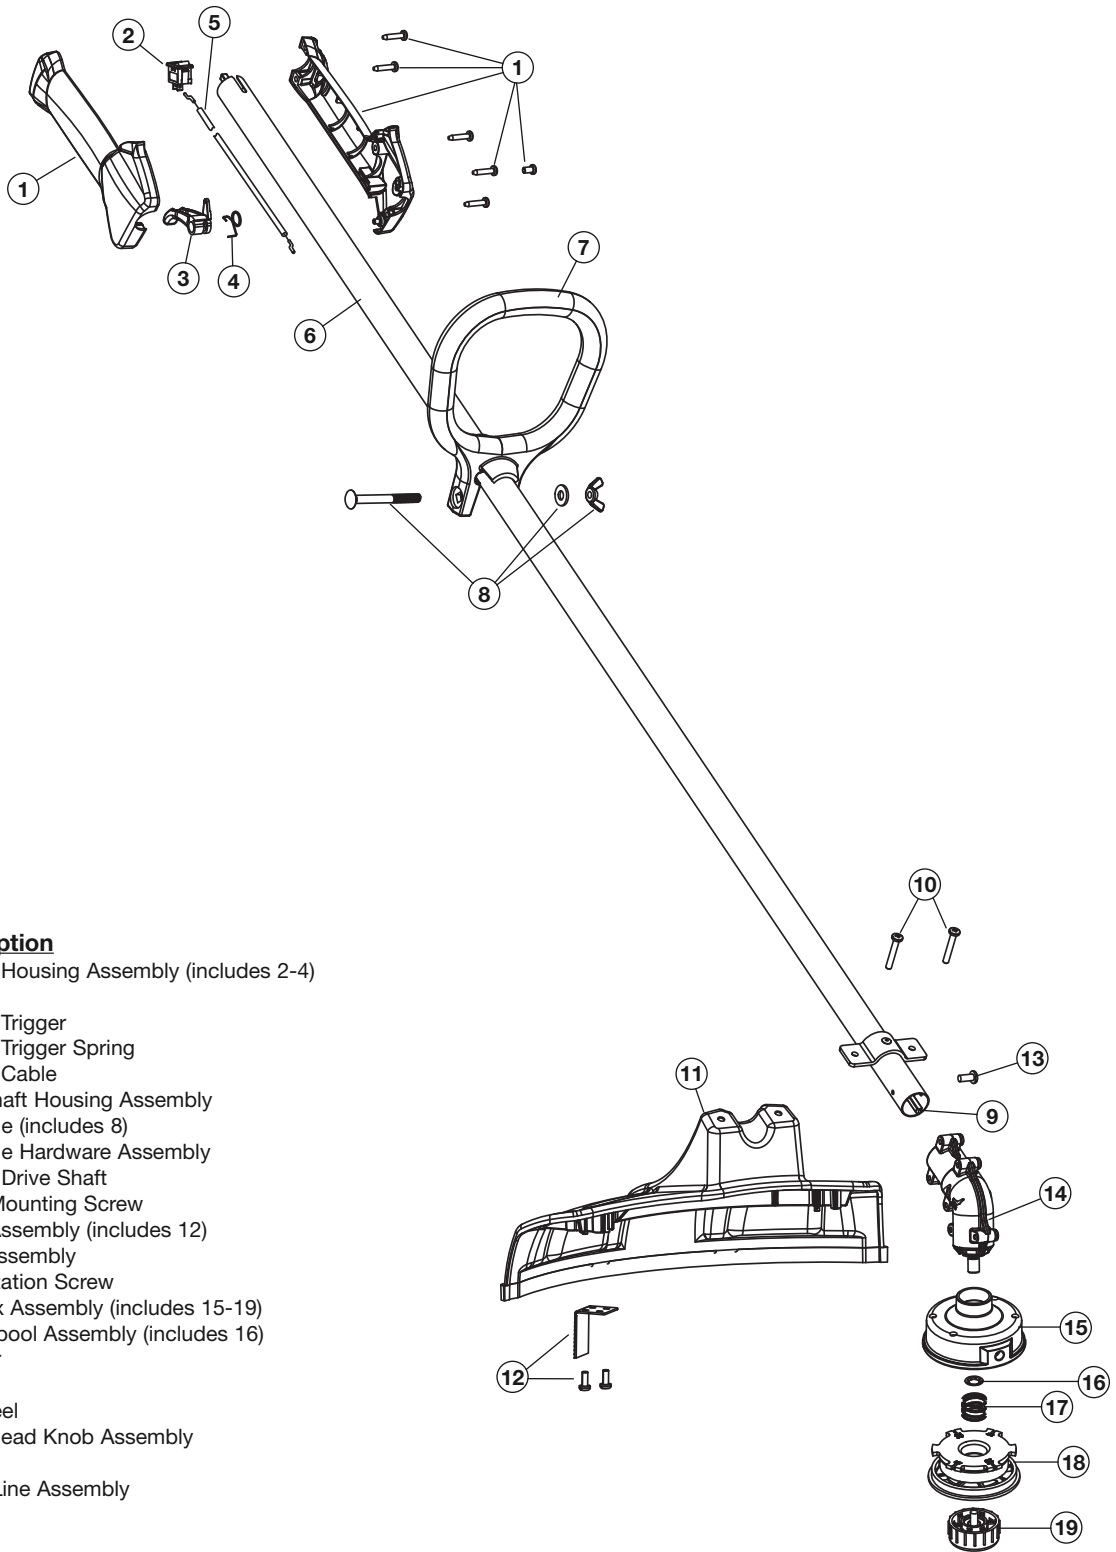

REPLACEMENT PARTS - MODEL TB65SS

2-CYCLE GAS TRIMMER

PPN 41DDT65G966

Item	Part No.	Description
1	753-04234	Throttle Housing Assembly (includes 2-4)
2	791-182405	Switch
3	753-04119	Throttle Trigger
4	791-182690	Throttle Trigger Spring
5	753-04405	Throttle Cable
6	753-06228	Drive Shaft Housing Assembly
7	753-05461	D-Handle (includes 8)
8	791-181587	D-Handle Hardware Assembly
9	753-04117	Flexible Drive Shaft
10	753-06125	Guard Mounting Screw
11	753-06123	Guard Assembly (includes 12)
12	753-06126	Blade Assembly
13	753-05698	Anti-Rotation Screw
14	753-06165	Gearbox Assembly (includes 15-19)
15	753-04284	Outer Spool Assembly (includes 16)
16	791-610660	Retainer
17	791-610317B	Spring
18	753-1155	Inner Reel
19	791-153066B	Bump Head Knob Assembly
*	791-153577B	Reel & Line Assembly
*		Items Not Shown