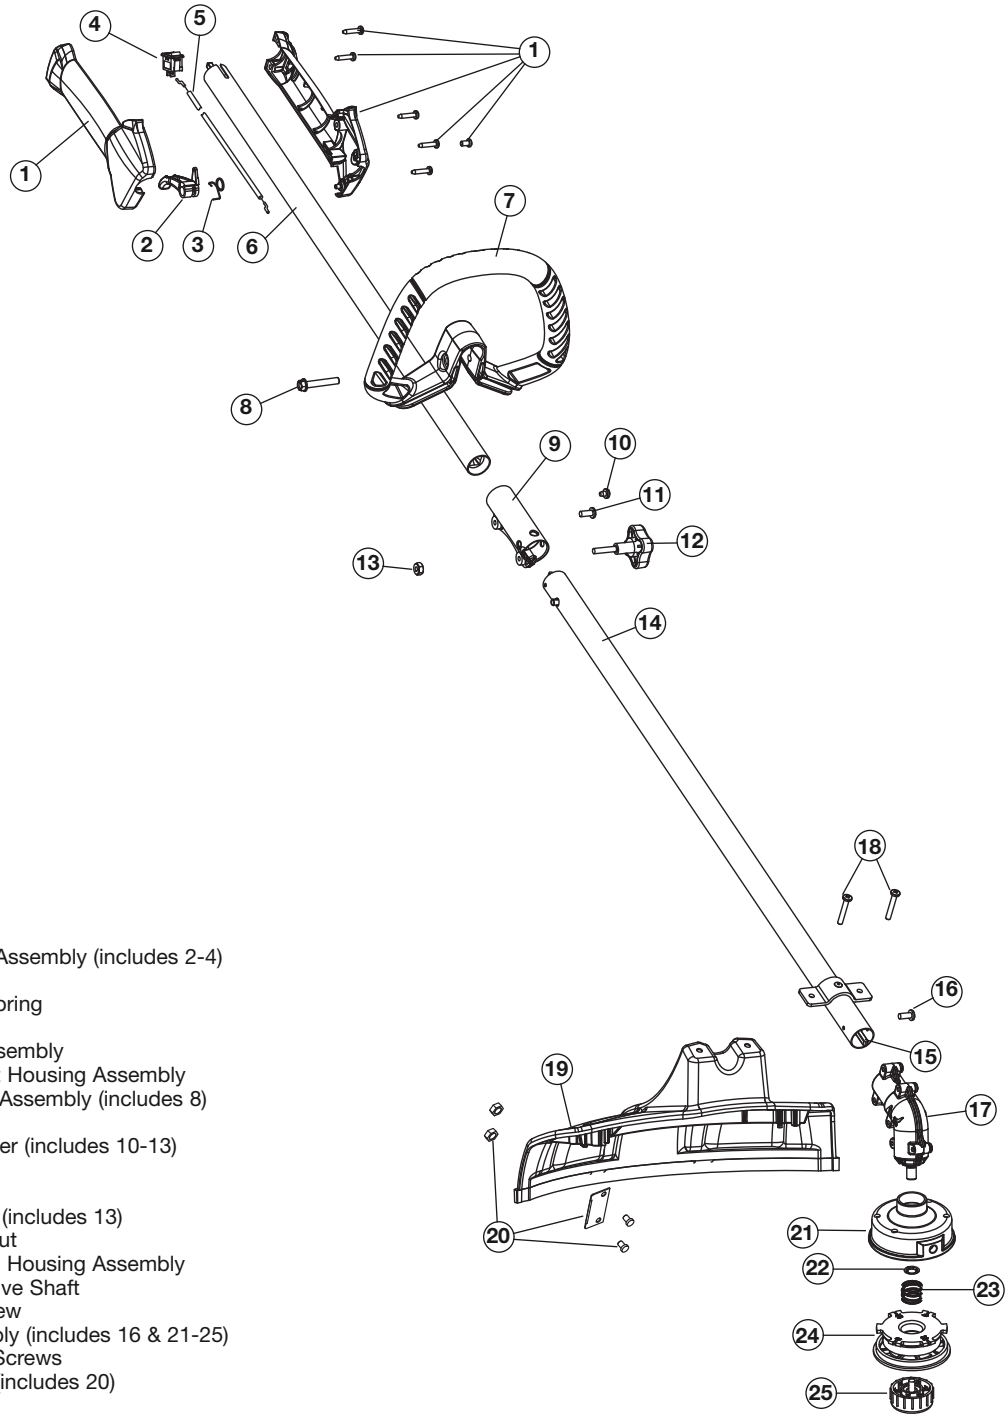

## 2-CYCLE GAS TRIMMER

PPN 41BDY70C901

Item	Part No.	Description
1	753-04234	Throttle Housing Assembly (includes 2-4)
2	753-04119	Throttle Trigger
3	791-182690	Throttle Trigger Spring
4	791-182405	Switch
5	753-04405	Throttle Cable Assembly
6	753-04344	Upper Drive Shaft Housing Assembly
7	753-06039	Deluxe D-Handle Assembly (includes 8)
8	753-06040	Bolt
9	791-181616B	Split Boom Coupler (includes 10-13)
10	791-182057	Screw
11	791-181617	Bolt
12	791-181618B	Adjustment Knob (includes 13)
13	753-04386	Knob Retaining Nut
14	753-06139	Lower Drive Shaft Housing Assembly
15	753-05267	Lower Flexible Drive Shaft
16	753-05698	Anti-Rotation Screw
17	753-06140	Gear Box Assembly (includes 16 & 21-25)
18	753-06125	Shield Mounting Screws
19	753-06123	Shield Assembly (includes 20)
20	753-06126	Blade Assembly
21	753-04284	Outer Spool Assembly
22	791-610660	Retainer
23	791-610317B	Spring
24	753-1155	Inner Reel
25	791-153066B	Bump Knob Assembly
*	753-1156	Reel & Line Assembly
*	791-682075B	Shoulder Strap
*	791-180120	Replacement Line, 0.095 Diameter
*	753-1156	Reel & Line Assembly