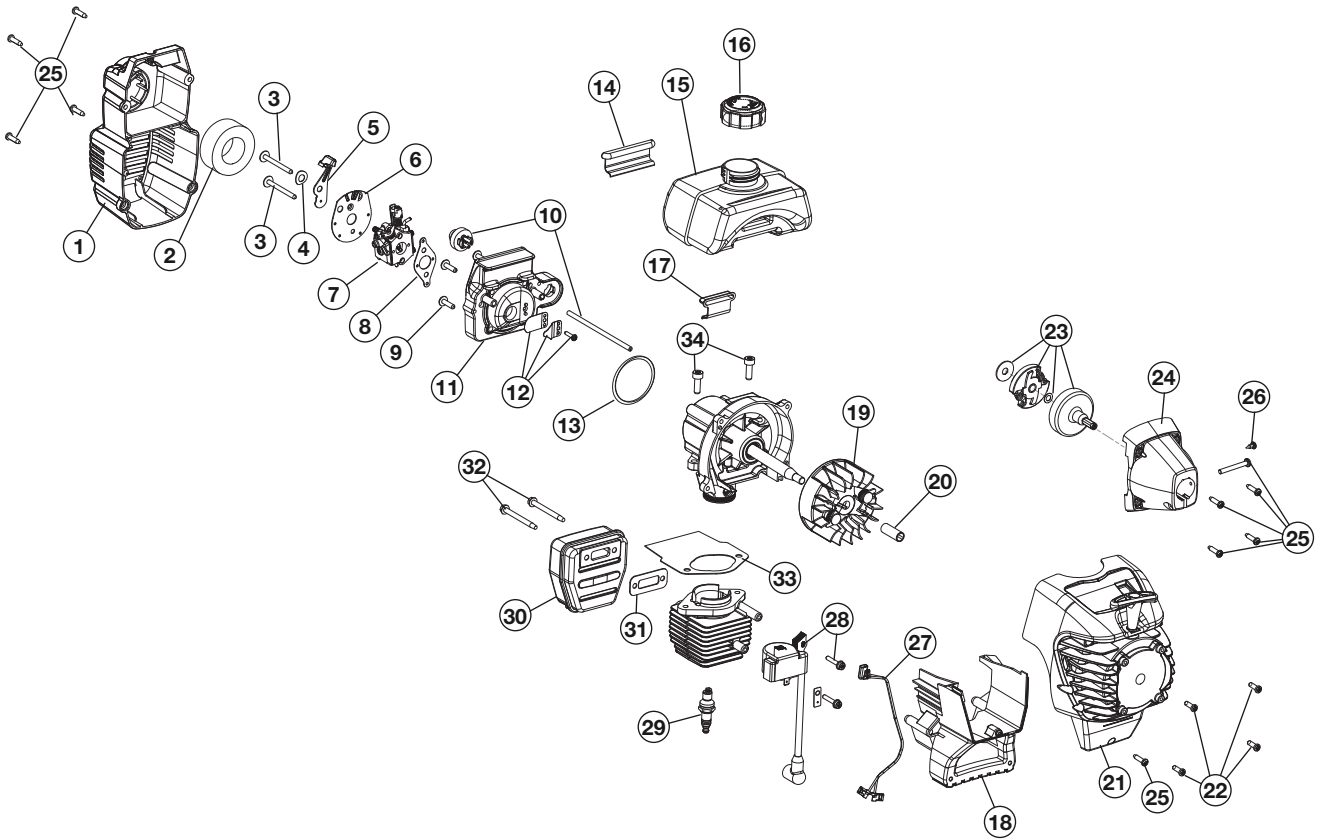

REPLACEMENT PARTS - MODEL YM70SS

2-CYCLE GAS TRIMMER

PPN 41BDY70C901

Item	Part No.	Description	Item	Part No.	Description
1	753-04511	Air Cleaner Cover Assembly (includes 2 & 25)	21	753-05492	Starter Housing Assembly (includes 22 & 25)
2	791-180350B	Air Cleaner Filter	22	791-181862	Housing Screw
3	791-180351	Carburetor Mounting Screw Assembly	23	753-05860	Clutch Rotor Assembly
4	791-180226	Wavey Washer	24	753-04889	Clutch Cover Assembly (includes 25 & 26)
5	753-04418	Choke Lever Assembly	25	791-181345	Cover Screw
6	753-04419	Choke Plate Assembly (includes 5)	26	791-182519	Anti-Rotation Screw
7	753-04333	Carburetor Assembly (includes 8)	27	753-05025	Wire Leads and Sleeve
8	791-610675	Carburetor Gasket	28	753-04336	Module Assembly
9	791-181860	Carb Mount Screw	29	791-610311B	Spark Plug
10	791-683974B	Primer & Hose Assembly	30	753-05169	Muffler Assembly (includes 31 & 32)
11	753-1196	Carb Mount Assembly (includes 9, 12 & 13)	31	753-04619	Exhaust Gasket
12	791-684451	Reed Assembly	32	753-04620	Muffler Mounting Bolts
13	753-05487	Carburetor O-Ring	33	753-04182	Cylinder Gasket
14	791-612134	Rear Mounting Pad	34	791-182723	Cylinder Bolt
15	791-182767	Fuel Tank Assembly (includes 16)	*	753-04689	Spark Arrestor Screen
16	791-182612	Fuel Cap Assembly	*	753-1209	Piston Ring Set
17	791-145308	Front Mounting Pad	*	753-04812	Short Block Assembly (includes 9, 29, 33 & 34)
18	753-05091	Shroud Extension & Stand (includes 25)			
19	753-05240	Flywheel Assembly			
20	791-181525	Spacer			
			*		Items Not Shown