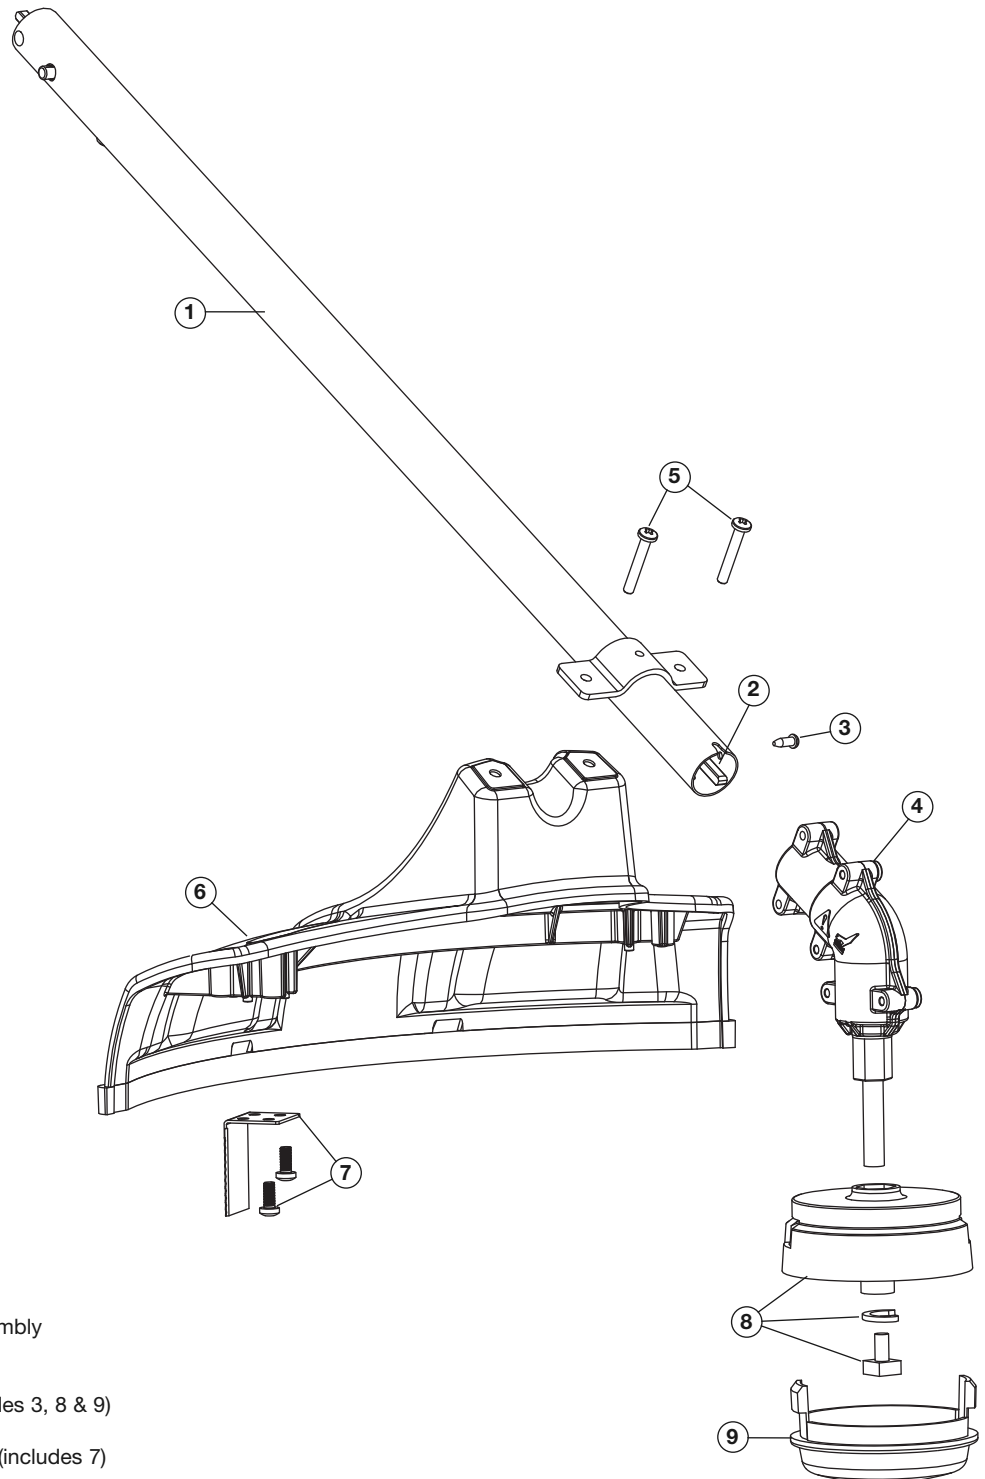

**REPLACEMENT PARTS - MODEL AF720**  
**MACH 4 STRAIGHT SHAFT ADD-ON**  
 PPN 41BJAF-C954

Item	Part No.	Description
1	753-06170	Drive Shaft Housing Assembly
2	753-05182	Flexible Drive Shaft
3	753-05698	Anti-Rotation Screw
4	753-06171	Gearbox Assembly (includes 3, 8 & 9)
5	753-06125	Guard Mounting Screws
6	753-06123	Guard & Blade Assembly (includes 7)
7	753-06126	Blade Assembly
8	753-05754	Cutting Head (includes 9)
9	753-05755	Cap

**Optional Accessories**

- \* 753-05756 Cutting Blades
- \* 791-612605 Hanger
- \* Items Not Shown