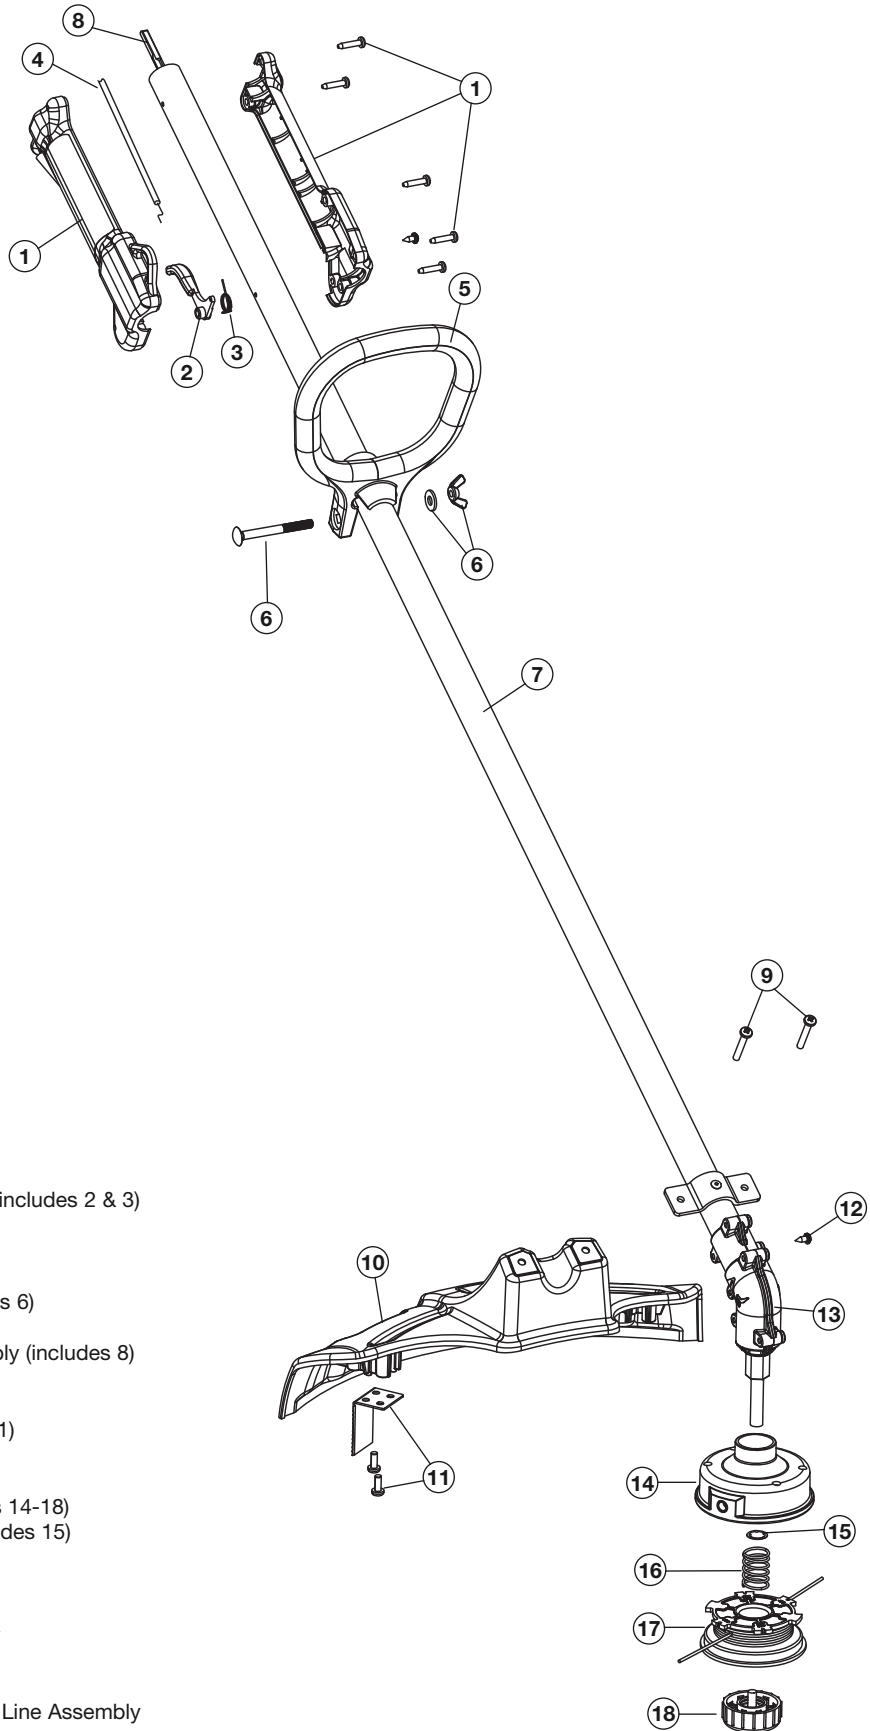

REPLACEMENT PARTS - MODEL Y765
2-CYCLE GAS TRIMMER
PPN 41DD765G900

Item	Part No.	Description
1	753-04927	Throttle Housing Assembly (includes 2 & 3)
2	791-610314	Throttle Trigger Spring
3	791-181807	Throttle Trigger
4	753-04901	Throttle Cable
5	791-153064	D-Handle Assembly (includes 6)
6	791-181587	D-Handle Hardware
7	753-06164	Drive Shaft Housing Assembly (includes 8)
8	753-05211	Flexible Drive Shaft
9	753-06125	Shield Mounting Hardware
10	753-06123	Shield Assembly (includes 11)
11	753-06126	Blade Assembly
12	753-05698	Anti-Rotation Screw
13	753-06165	Gearbox Assembly (includes 14-18)
14	753-04284	Outer Spool Assembly (includes 15)
15	791-610660	Retainer
16	791-610317B	Spring
17	753-1155	Inner Reel
18	791-153066B	Bump Head Knob Assembly

Optional Accessories

- 791-153577B Spool & 0.080 in. (2.03 mm) Line Assembly