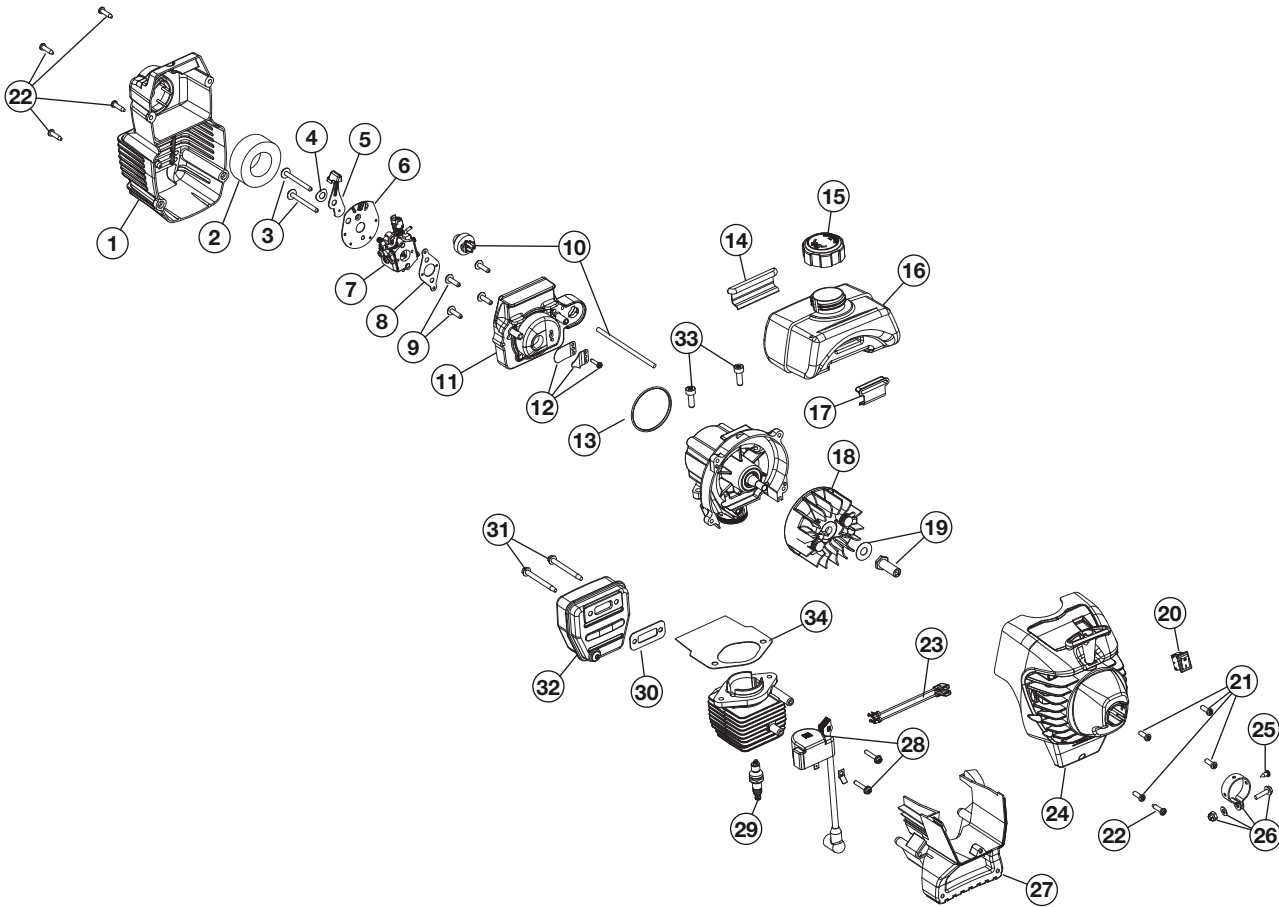

REPLACEMENT PARTS - MODEL Y765

2-CYCLE GAS TRIMMER

PPN 41DD765G900

Item	Part No.	Description	Item	Part No.	Description
1	753-04511	Air Cleaner Cover Assembly (includes 2 & 22)	20	791-182405	Switch Assembly
2	791-180350B	Air Cleaner Filter	21	791-181862	Housing Screw
3	791-180351	Carburetor Mounting Screws	22	791-181345	Cover Screw
4	791-180226	Wavey Washer	23	753-05023	Wire Lead
5	753-04418	Choke Lever Assembly	24	753-06169	Starter Housing Assembly (includes 20-23)
6	753-04419	Choke Lever & Plate (includes 5)	25	753-04466	Anti-Rotation Screw
7	753-04408	Carburetor Assembly (includes 8 & 18)	26	753-05056	Clamp Assembly (includes 25)
8	791-610675	Carburetor Gasket	27	753-05091	Shroud Extension and Stand (includes 22)
9	791-181860	Carb Mount Screw	28	753-04324	Module Assembly
10	791-683974B	Primer and Hose Assembly	29	791-610311B	Spark Plug
11	753-1196	Carburetor Mount Assembly (includes 9, 12 & 13)	30	753-04619	Exhaust Gasket
12	791-684451	Reed Assembly	31	753-04620	Muffler Mounting Bolt Assembly
13	753-05487	O-Ring	32	753-05169	Muffler Assembly (includes 30 & 31)
14	791-612134	Rear Mounting Pad	33	791-182723	Cylinder Bolt
15	791-182612	Fuel Cap Assembly	34	753-04182	Cylinder Gasket
16	791-182767	Fuel Tank Assembly (includes 15)	*	753-1209	Piston Ring Set
17	791-145308	Front Mounting Pad	*	753-04826	Short Block Assembly (includes 9, 29, 33 & 34)
18	753-05240	Flywheel Assembly			
19	791-610303	Square Nut Drive	*	not shown	