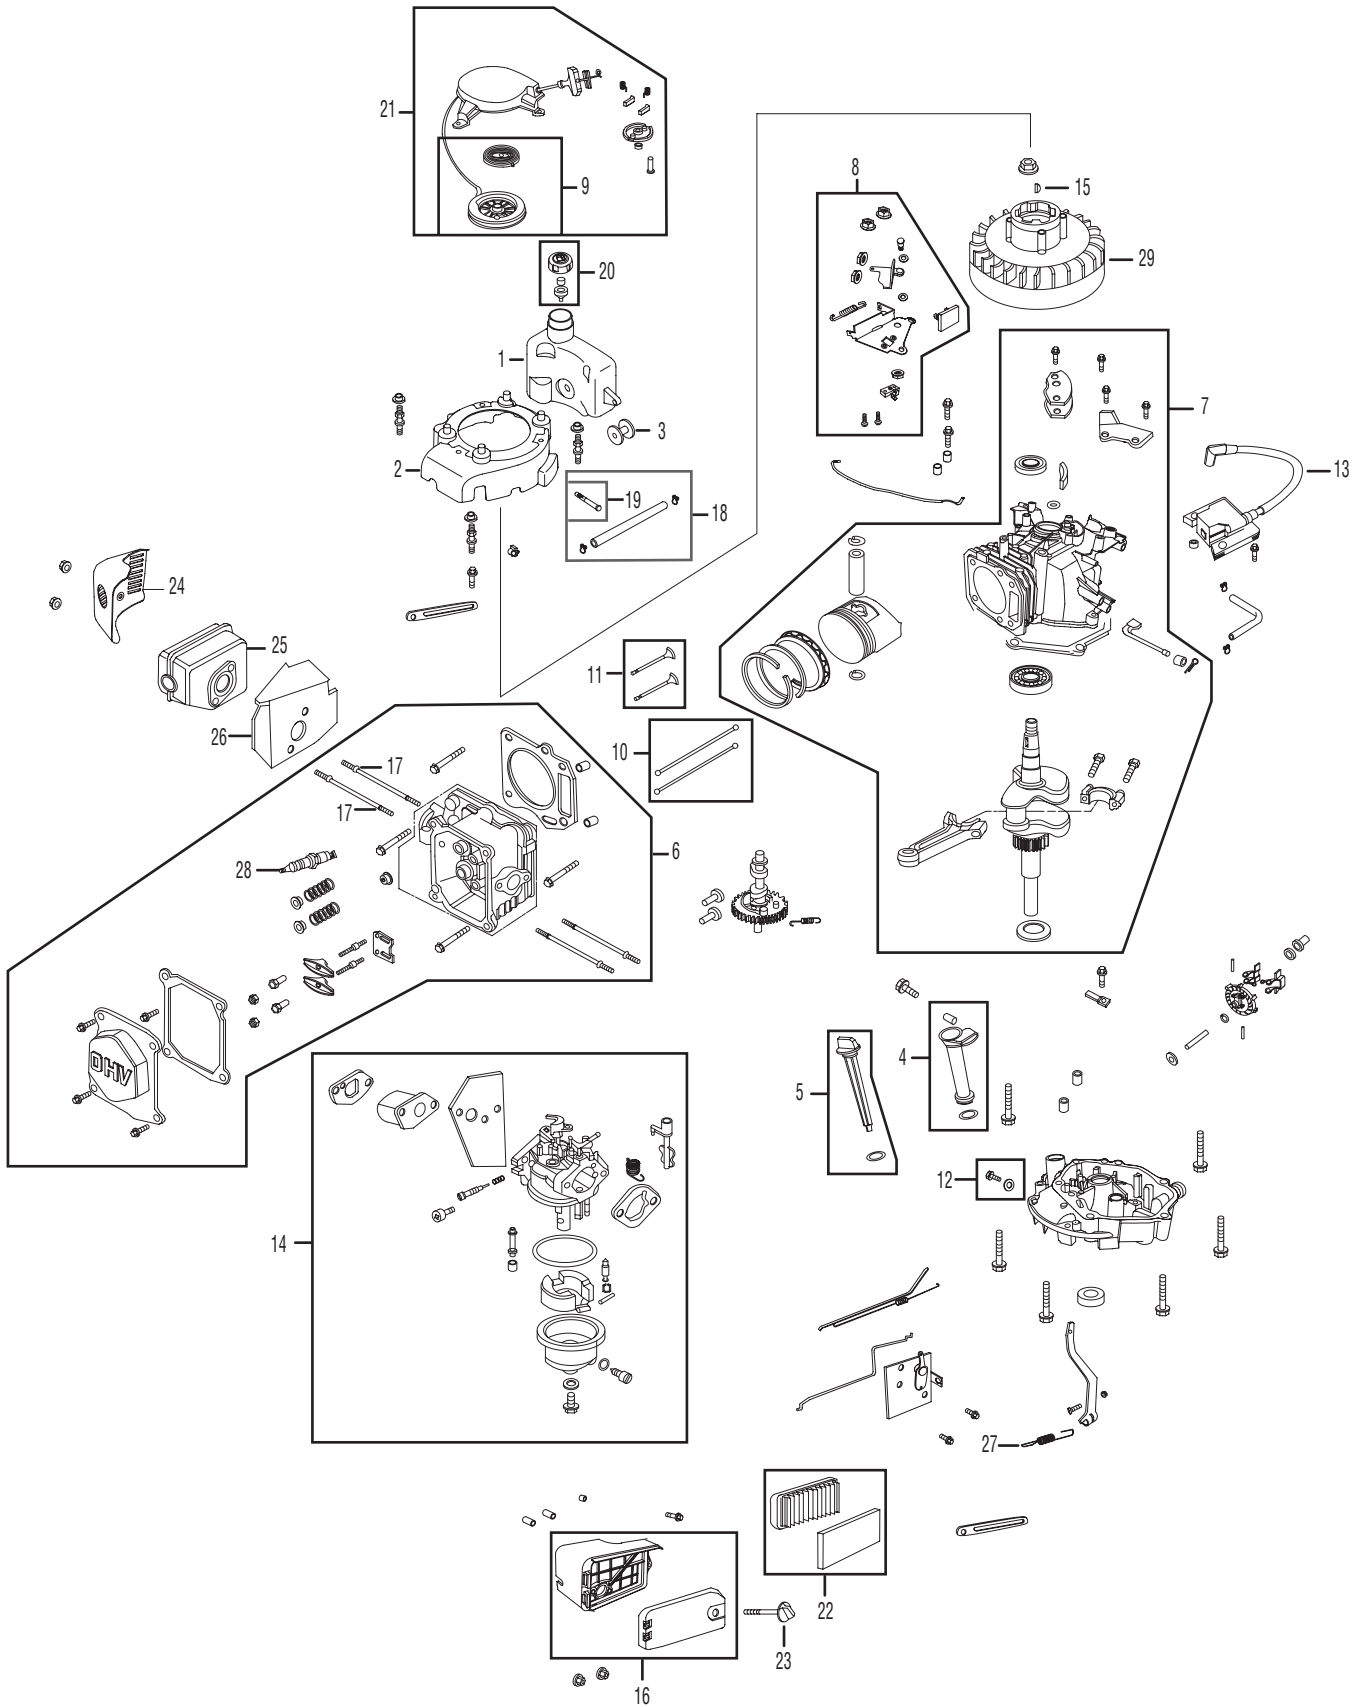

Engine Model - 1P65M0

Ref No.	Part Number	Description
1.	951-10337	Fuel Tank
2.	951-10336	Flywheel Shroud
3.	951-10335	Rubber Fuel Tank Mounting Washer
4.	951-10334	Oil Filler Tube Assembly
5.	951-10333	Dipstick Assembly
6.	951-10406	Cylinder Head Complete
7.	951-10407	Short Block Assembly
8.	951-10320	Stop Switch and Brake Assembly
9.	951-10319	Recoil Spring and Pulley Assembly
10.	951-10314	Push Rod Kit
11.	951-10313	Valve Kit
12.	951-10370	Oil Drain Plug and Washer Assembly
13.	951-10367	Ignition Coil
14.	951-10309	Carburetor Assembly
15.	951-10307	Flywheel Key
16.	951-10405	Air Cleaner Housing Assembly Complete
17.	951-10304	Muffler Stud Assembly
18.	951-10363	Fuel Line Kit – Inc. hoses, clamps & filter
19.	951-10358	Fuel Filter
20.	951-10300	Fuel Cap Assembly
21.	951-10299	Recoil Starter Assembly
22.	951-10298	Air Cleaner Kit
23.	951-10297	Air Cleaner Thumb Screw
24.	951-10404	Muffler Guard
25.	951-10403	Muffler
26.	951-10402	Muffler Gasket /Heat Shield
27.	951-10293	Governor Return Spring
28.	951-10292	Spark Plug
29.	951-11043	Flywheel
–	952Z1P65MO	Engine – Complete
–	951-10325	Carburetor Kit – Major
–	951-10322	Carburetor Kit – Minor
–	951-10409	Gasket Kit – Complete
–	951-10410	Gasket Kit – External
–	951-10351	Spark Arrestor

NOTE: Illustrated parts without a numeric call-out are not servicable components.