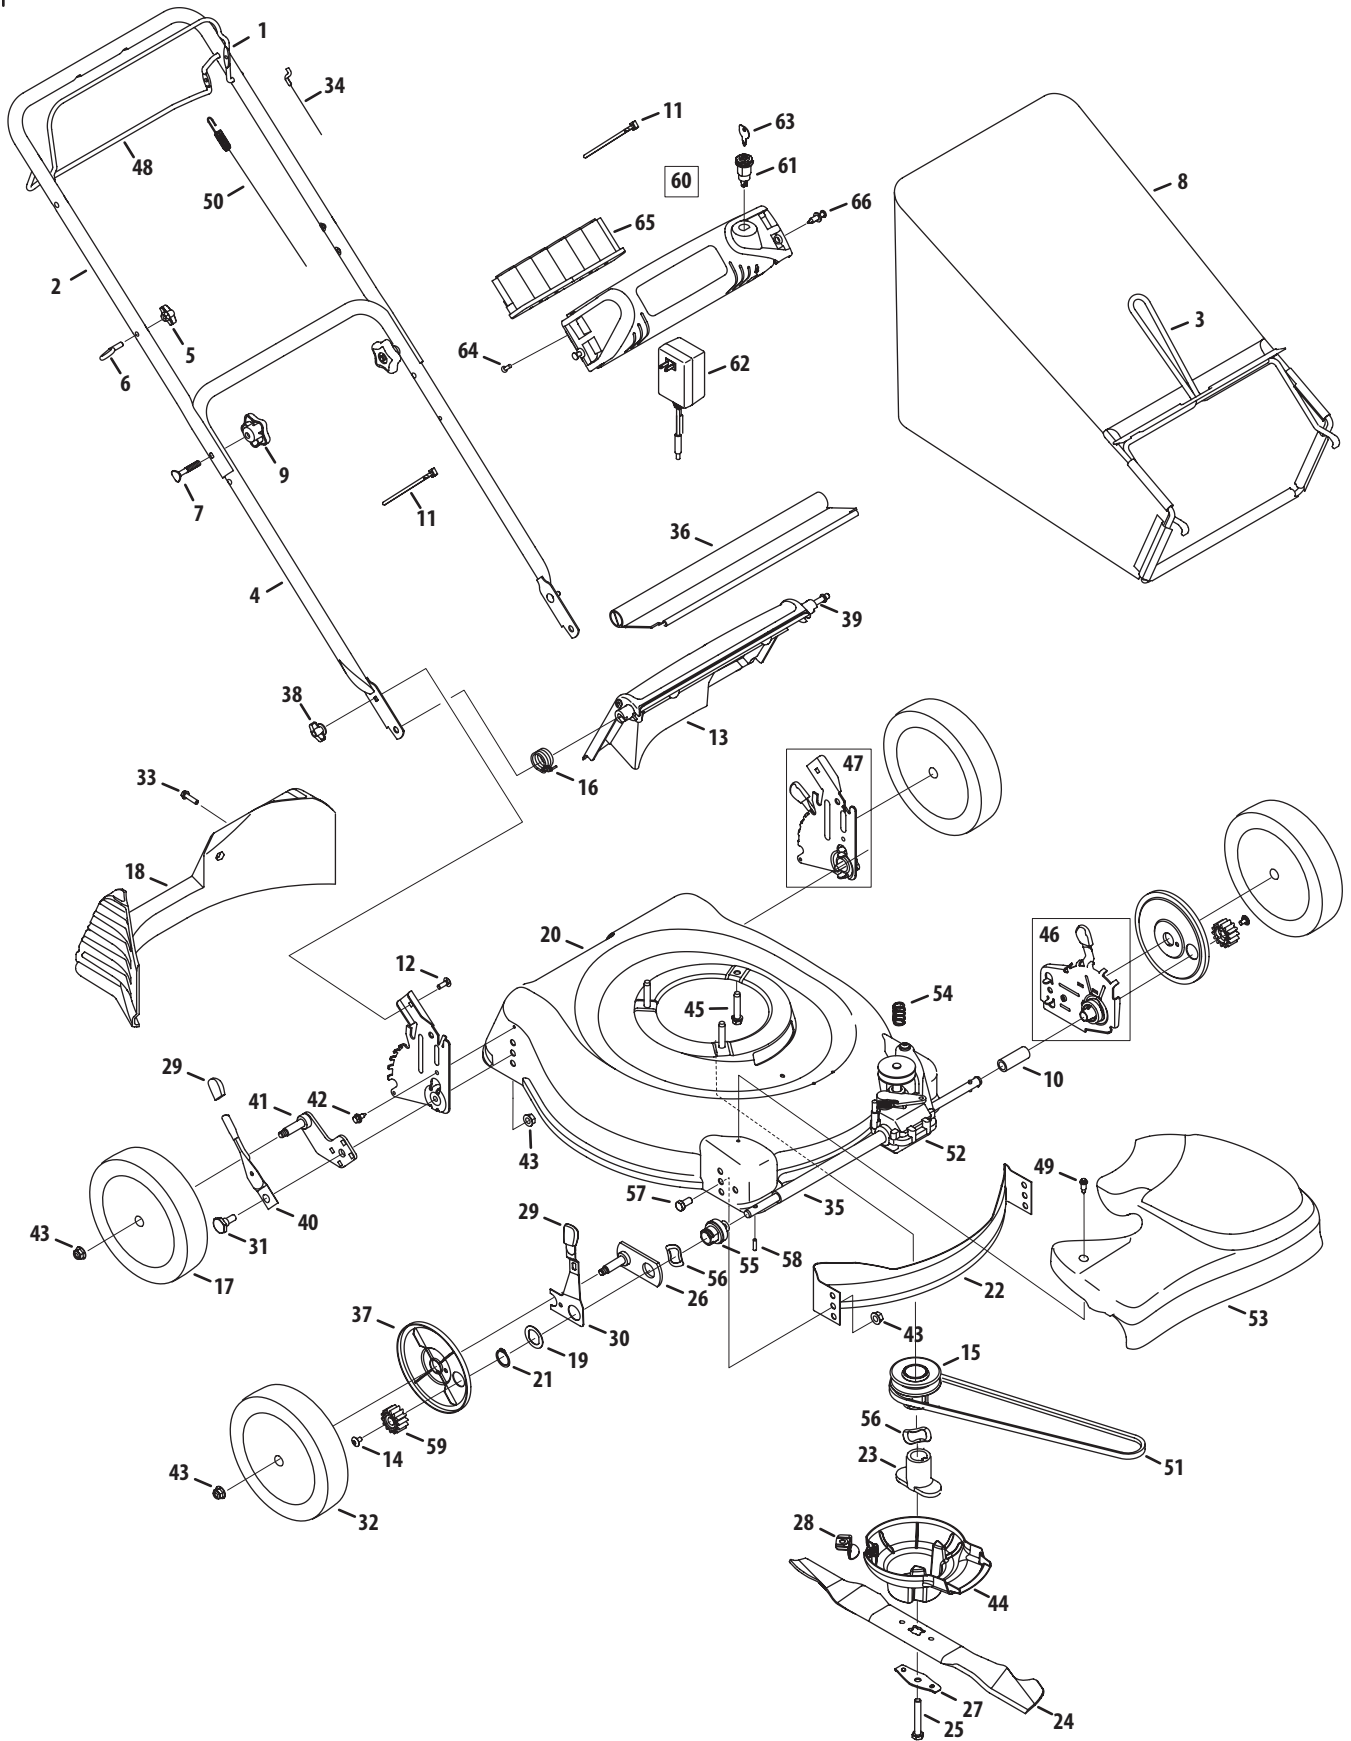

Model Series 440

Ref No.	Part Number	Description
1	747-1161A-0637	Blade Control
2	749-1092A-0637	Upper Handle
	749-1233D†	Upper Handle
3	747-04080A	Grass Catcher Frame
4	749-0928A-0637	Lower Handle
5	720-0279	Wing Nut
6	710-1205	Rope Guide
7	710-1174	Carriage Bolt ,5/16-18 x 2
8	964-04027	Grass Bag Assembly
9	720-04072	Hand Knob
10	750-04595	Sleeve Spacer - LH
11	926-0240	Cable Tie
12	710-0703	Carriage Bolt ,1/4-20
13	731-06847	Rear Discharge Door
14	710-04531	Screw 1/4-20
15	656-04047A	Drive Pulley Assembly
16	732-04090A	Torsion Spring - RH
17	734-04087	Rear Wheel, 8" x 1.8"
18	731-04150C	Rear Baffle
19	736-0474	Washer, 1.5" OD
20	787-01277-0665	Deck - 21"
21	916-0102	Snap Ring
22	782-5002B	Front Baffle
23	748-04082	Blade Adapter
24	942-0741	21" Mulch Blade
25	710-1257	Hex Bolt , 3/8-24 x 2.5
26	987-02334	Pivot Plate Assembly
27	736-0524B	Blade Bell Support
28	787-01593	Engine Baffle Bracket
29	720-0426	Adjustment Lever Knob
30	732-0706	Front Lever - RH
	732-0707	Front Lever - LH
31	738-04266	Shoulder Screw
32	634-04100	Front Wheel, 8" x 1.8"
33	710-1241	Screw, 1/4-15 x 1.000
34	746-1132	Control Cable - 40.75"