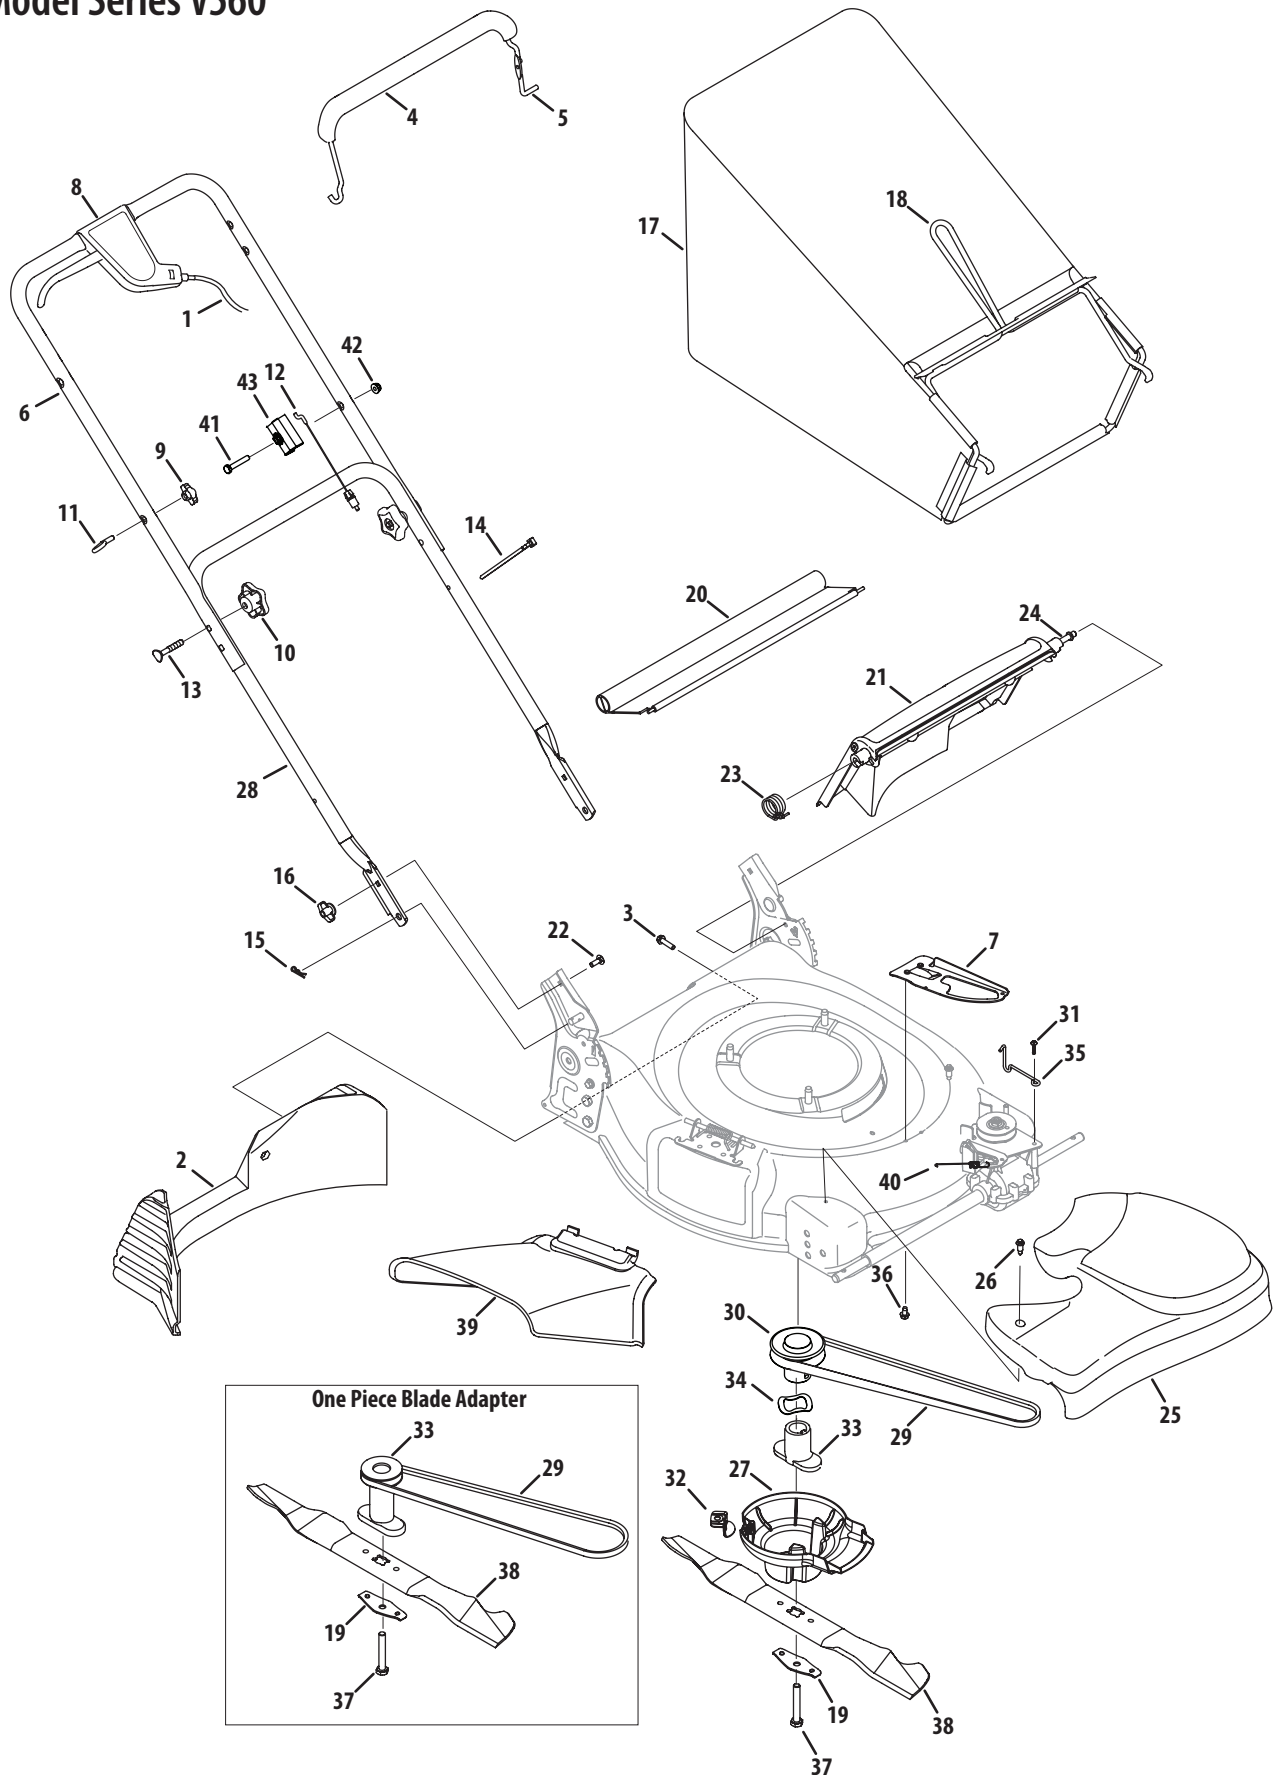

# Model Series V560

Ref No.	Part Number	Description
1	746-04206A	Variable Speed Cable
2	731-04150C	Rear Baffle 21" Rd.
3	710-1241	Screw, 1/4-15 x 1.000
4	731-05564	Deluxe Bail Cover - Yellow
	731-2626	Deluxe Bail Cover - Gray
5	747-1161A-0637	Blade Control
6	749-04206B-0637	Upper Handle
7	787-01258A-0637	Cable Mount Bracket
8	753-06060	Control Lever Assembly
9	720-0279	Handle Knob
10	720-04072	Star Knob
11	710-1205	Eye Bolt
12	746-1130	Control Cable - 40"
	746-04589	Control Cable - 37.25" (Kohler)
13	710-1174	Carriage Bolt, 5/16-18 x 2.0
14	926-0240	Cable Tie
15	914-0104	Cotter Pin
16	912-0397	Wing Nut
17	964-04007A	Grass Bag Assembly
18	747-04080A	Grass Bag Frame
19	736-0524B	Blade Bell Support
20	731-05642A	Rear Trailing Shield
21	731-06847	Rear Discharge Door
22	710-0703	Carriage Bolt, 1/4-20

Ref No.	Part Number	Description
23	732-04090A	Torsion Spring - RH
24	747-04588	Pivot Rod
25	931-05013A	Transmission Cover - Black
	931-05250	Transmission Cover - Gray
26	710-1650	Shoulder Screw, # 12 -24
27	931-06029	Engine Baffle
28	749-0928A-0637	Lower Handle
29	954-04082A	V-Belt
30	656-04047A	Pulley Assembly, Drive
31	710-04329	Torx Screw
32	787-01593	Baffle Bracket
33	748-04082	Blade Adapter, 25mm
	748-04015A	Blade Adapter, One Piece
34	936-0447	Space Washer
35	732-04294	Belt Keeper Wire
36	710-0896	Scr., 1/4-14 x.625
37	710-1257	Hex Screw, 3/8-24 x 2.50
38	942-0741	21" Mulching Blade
39	731-04177	Side Discharge Chute
40	732-04317	Extension Spring
41	710-0106†	Hhcs, 1/4-20 x 1.50
42	712-04064†	Nut, Flglk, 1/4-20
43	731-06749†	Mount, Cable