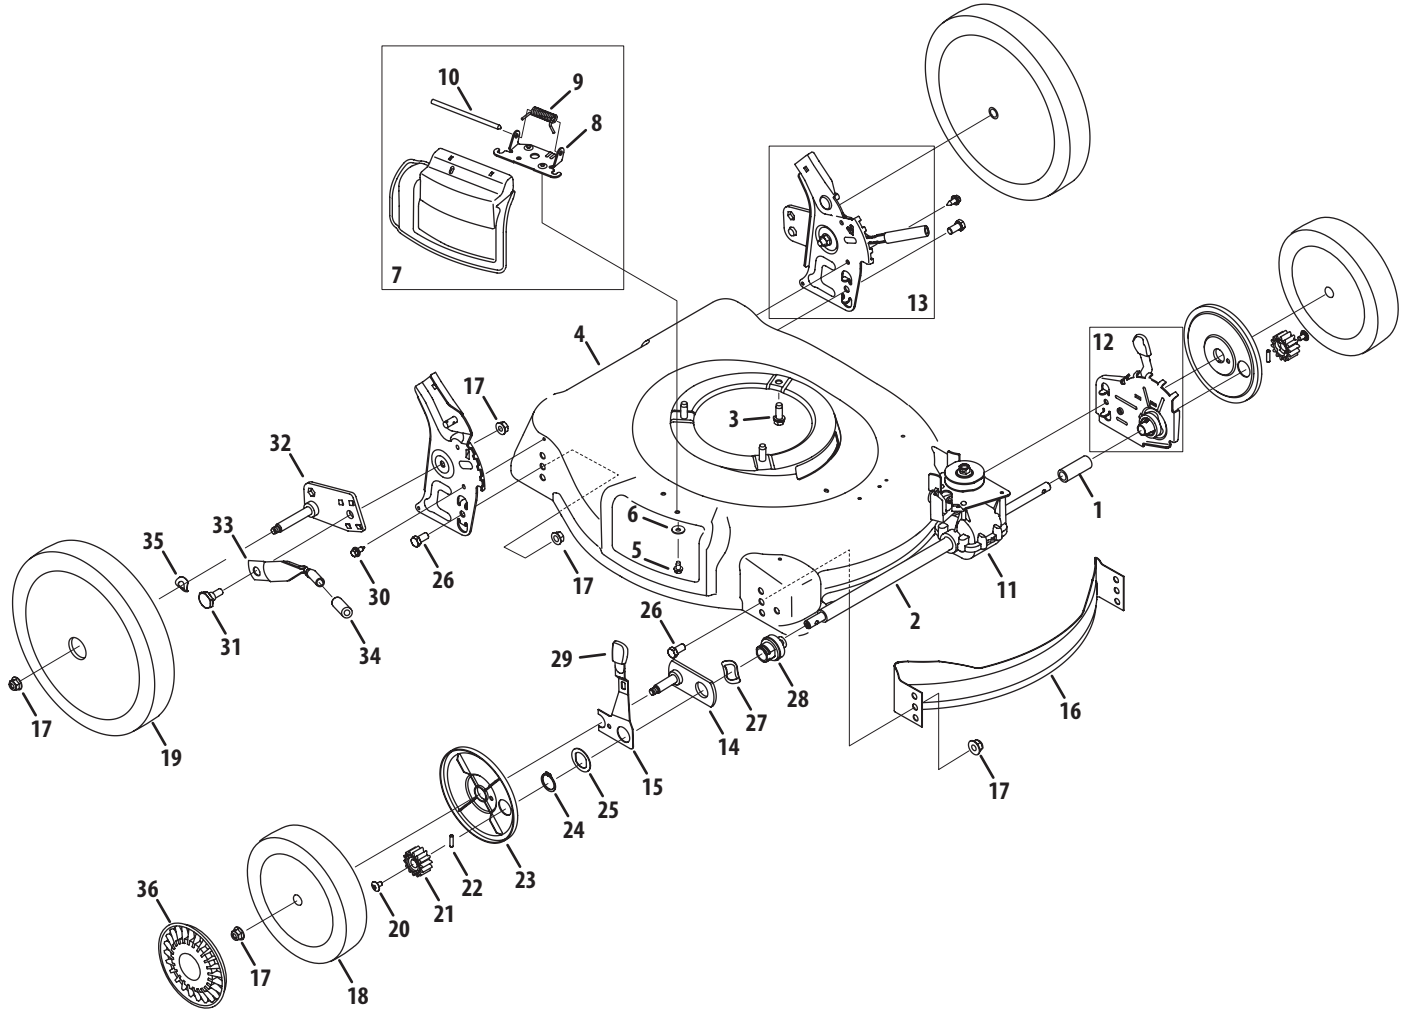

Model Series V560

Ref No.	Part Number	Description
1	750-04405	Slev. Spacer, 1.8" Lg.
2	750-04404	Slev. Spacer, 9.10" Lg.
3	710-0654A	TT Screw
4	787-01278-0691	21" Deck
5	710-0599	TT Screw, 1/4-20 x 0.5
6	736-0270	Bell Washer
7	987-02055	Hinged Mulch Plug Assembly
8	17032A	Chute Deflector Adapter
9	732-1014	Torsion Spring
10	747-0710	Hinge Pin
11	918-04377A	Transmission Assembly
12	987-02193A	Height Adj. Assembly - LH
	987-02194A	Height Adj. Assembly - RH
13	987-02280A	Handle Bracket Assembly - LH
	987-02279A	Handle Bracket Assembly - RH
14	987-02334	Pivot Plate Assembly
15	732-0706	Front Lever - RH
	732-0707	Front Lever - LH
16	782-5002B	Front Baffle
17	712-04065	Flange Lock Nut, 3/8-16
18	734-2042	Front Wheel, 8x 2.125

Ref No.	Part Number	Description
19	734-04046	Rear Wheel, 12 x 2.125, Yellow
	734-04093	Rear Wheel, 12 x 2.125, Gray
20	710-04531	Screw, 1/4-20 x .390
21	717-1762	Gear 14T FWD - RH
	717-1761	Gear 14T FWD - LH
22	915-0221	Dowel Pin
23	782-7551A	Wheel Dust Cap
24	916-0102	Snap Ring
25	736-0474	Flat Washer
26	710-0216	Hex Screw, 3/8-16 x .75
27	936-0447	Wave Washer
28	987-02347	Bearing Assembly
29	720-0426	Adjustment Knob
30	710-1652	TT Screw w/washer, 1/4-20 x .625
31	738-04266	Shoulder Screw, .500 Dia. x .385
32	987-02335	Pivot Arm Assembly - RH
	987-02336	Pivot Arm Assembly - LH
33	732-0866	Rear Spring Lever
34	720-0312	Foam Grip
35	736-0182	Washer, Spring, .500 x 1.00 x .022
36	731-0981C†	Hubcap

† If Equipped