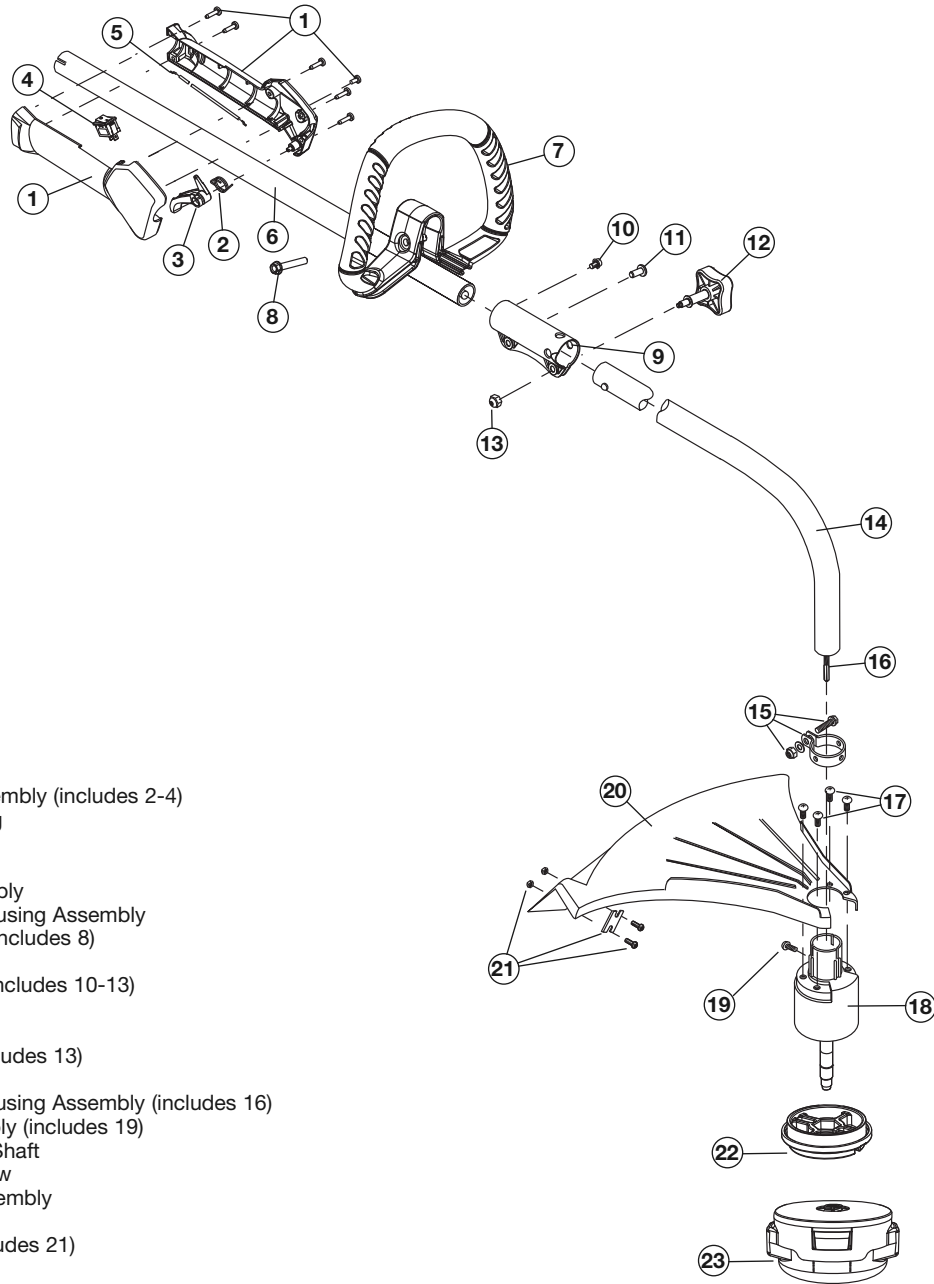

REPLACEMENT PARTS - MODEL TB525CS
4-CYCLE GAS TRIMMER
 PPN 41BDT52C966

Item	Part No.	Description
1	753-04234	Throttle Housing Assembly (includes 2-4)
2	791-182690	Throttle Trigger Spring
3	753-04119	Throttle Trigger
4	791-182405	Switch
5	753-05266	Throttle Cable Assembly
6	753-04236	Upper Drive Shaft Housing Assembly
7	753-06039	D-Handle Assembly (includes 8)
8	753-06040	Bolt
9	753-1190	Split boom Coupler (includes 10-13)
10	791-182057	Screw
11	791-181617	Bolt
12	791-181981	Adjustment Knob (includes 13)
13	753-04386	Knob Retaining Nut
14	791-182387	Lower Drive Shaft Housing Assembly (includes 16)
15	791-153597	Lower Clamp Assembly (includes 19)
16	791-181852	Lower Flexible Drive Shaft
17	791-180531	Shield Mounting Screw
18	791-181857	Bushing Housing Assembly
19	791-145569	Anti-Rotation Screw
20	791-181659	Shield Assembly (includes 21)
21	753-06048	Blade Assembly
22	753-05278	Adapter
23	753-06044	Spool Assembly