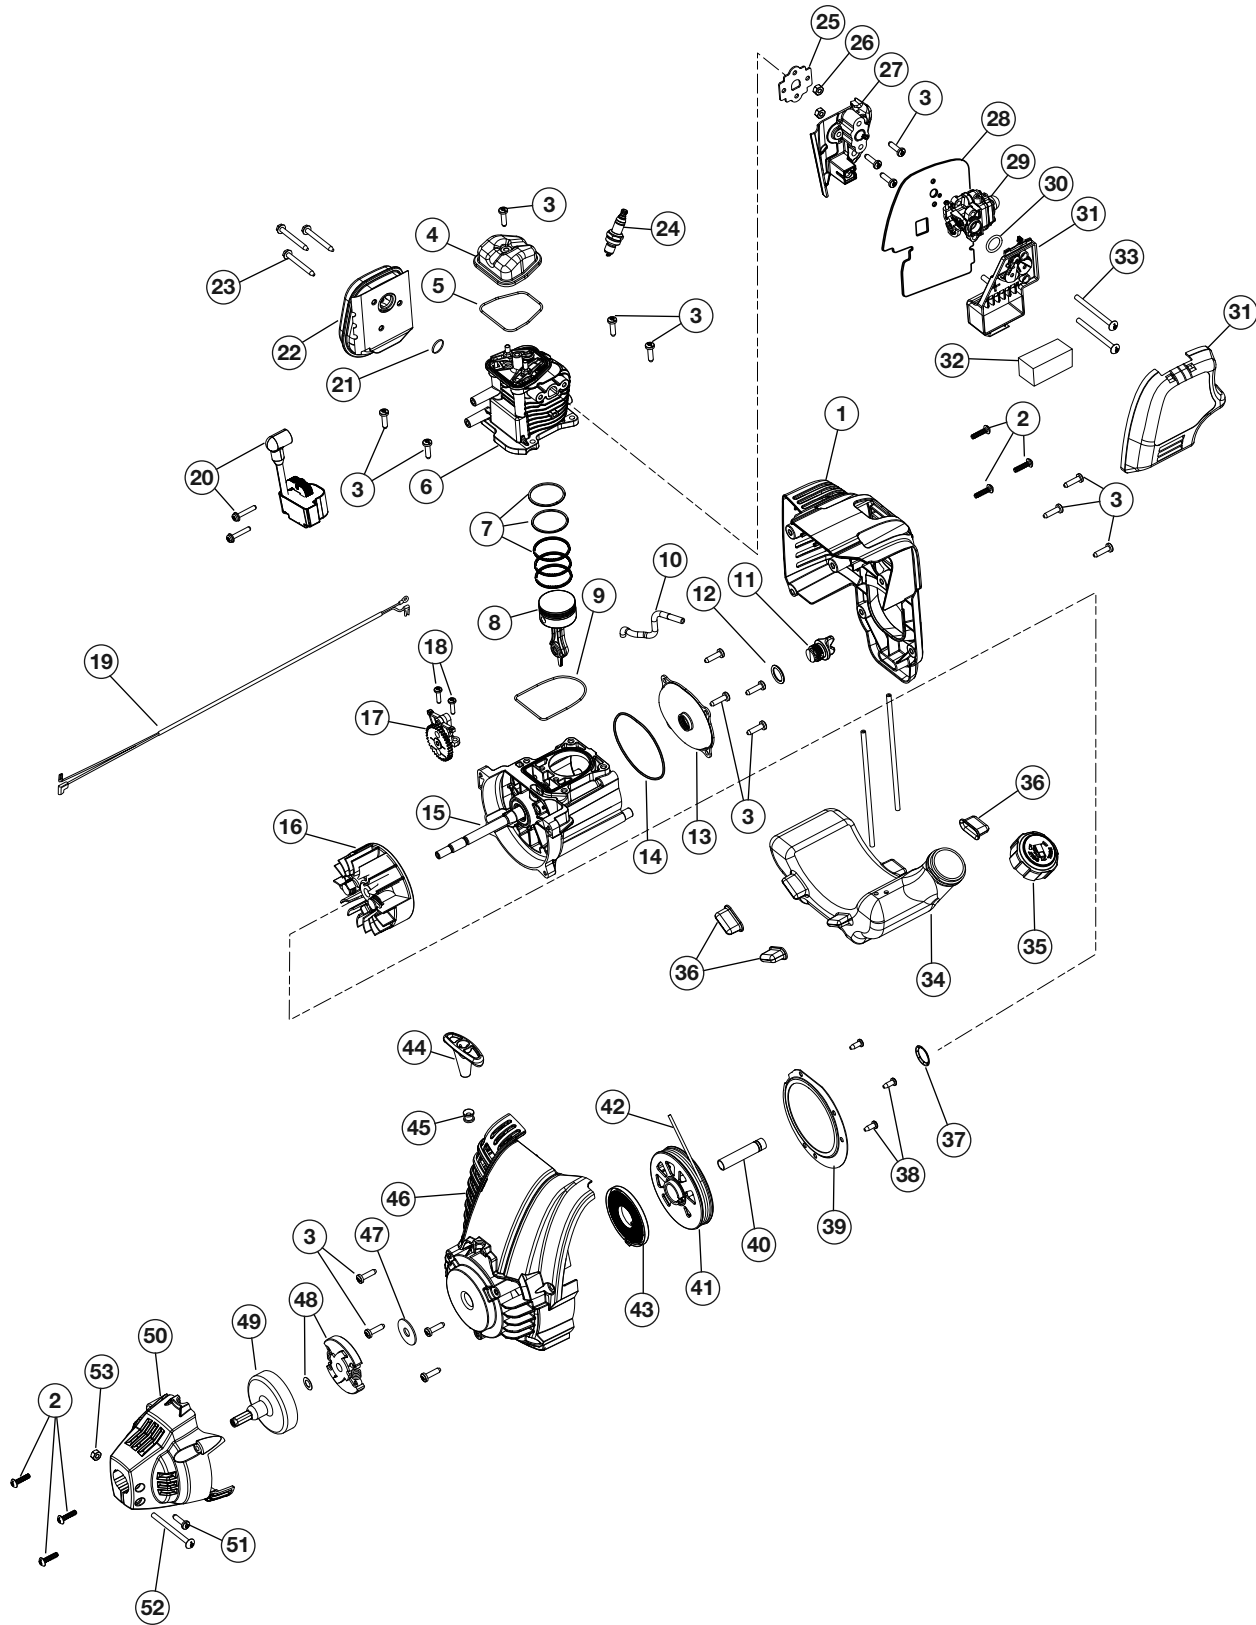

REPLACEMENT PARTS - MODEL TB525CS 4-CYCLE GAS TRIMMER PPN 41BDT52C966

REPLACEMENT PARTS - MODEL TB525CS

4-CYCLE GAS TRIMMER

PPN 41BDT52C966

<u>Item</u>	<u>Part No.</u>	<u>Description</u>	<u>Item</u>	<u>Part No.</u>	<u>Description</u>
1	753-05206	Engine Cover Assembly (includes 2 & 3)	30	791-181751	O-Ring
2	753-04595	Cover Screw	31	753-05252	Air Cleaner Cover Assembly (includes 32)
3	791-181003	Screw	32	753-05254	Air Filter
4	753-05209	Rocker Cover	33	753-05253	Screw
5	753-05210	Rocker Cover O-Ring	34	753-05256	Fuel Tank Assembly w/Fuel Lines (includes 35)
6	753-05228	Cylinder Assembly (includes 3, 5 & 9)	35	753-1229	Fuel Cap
7	753-05229	Piston Ring Assembly	36	753-05259	Fuel Tank Pads
8	753-05230	Piston Assembly (includes 7)	37	753-05260	Push Nut
9	753-05232	Cylinder O-Ring	38	753-1202	Pressure Plate Screw
10	791-182379	Breather Hose	39	753-05074	Pressure Plate (includes 38)
11	753-05400	Oil Plug (includes 12)	40	753-05078	Spacer
12	791-182290	Oil Plug O-Ring	41	753-05435	Starter Assembly (includes 42)
13	753-05237	Crankcase Cover	42	791-613103	Rope
14	753-05238	Crankcase Cover O-ring	43	753-04286	Recoil Spring
15	753-05239	Crankcase Assembly (includes 9, 10, 14 & 16)	44	791-181079	Handle
16	753-05240	Flywheel Assembly	45	791-611061	Rope Guide
17	753-05241	Cam Bracket Assembly (includes 18)	46	753-05262	Starter Housing Assembly (includes 3 & 37-45)
18	753-05242	Cam Bracket Screw	47	791-182396	Washer
19	753-05264	Lead Wires	48	753-1238	Clutch & Clutch Washer
20	753-05243	Module Assembly	49	791-153592	Clutch Drum
21	753-05244	Muffler Gasket	50	753-05263	Clutch Cover
22	753-05245	Muffler Assembly (includes 21 & 23)	51	791-182519	Anti-Rotation Screw
23	753-05246	Muffler Screw	52	753-04003	Clamp Screw
24	753-05255	Spark Plug	53	791-180217	Nut
25	753-05247	Insulator Gasket	*	753-05297	Spark Arrestor Assembly
26	753-05248	Nut	*	753-05265	Shortblock Assembly (includes 3-12, 14, 15, 17 & 24)
27	753-05249	Insulator			
28	753-05366	Carburetor Gasket			
29	753-05251	Carburetor w/Primer