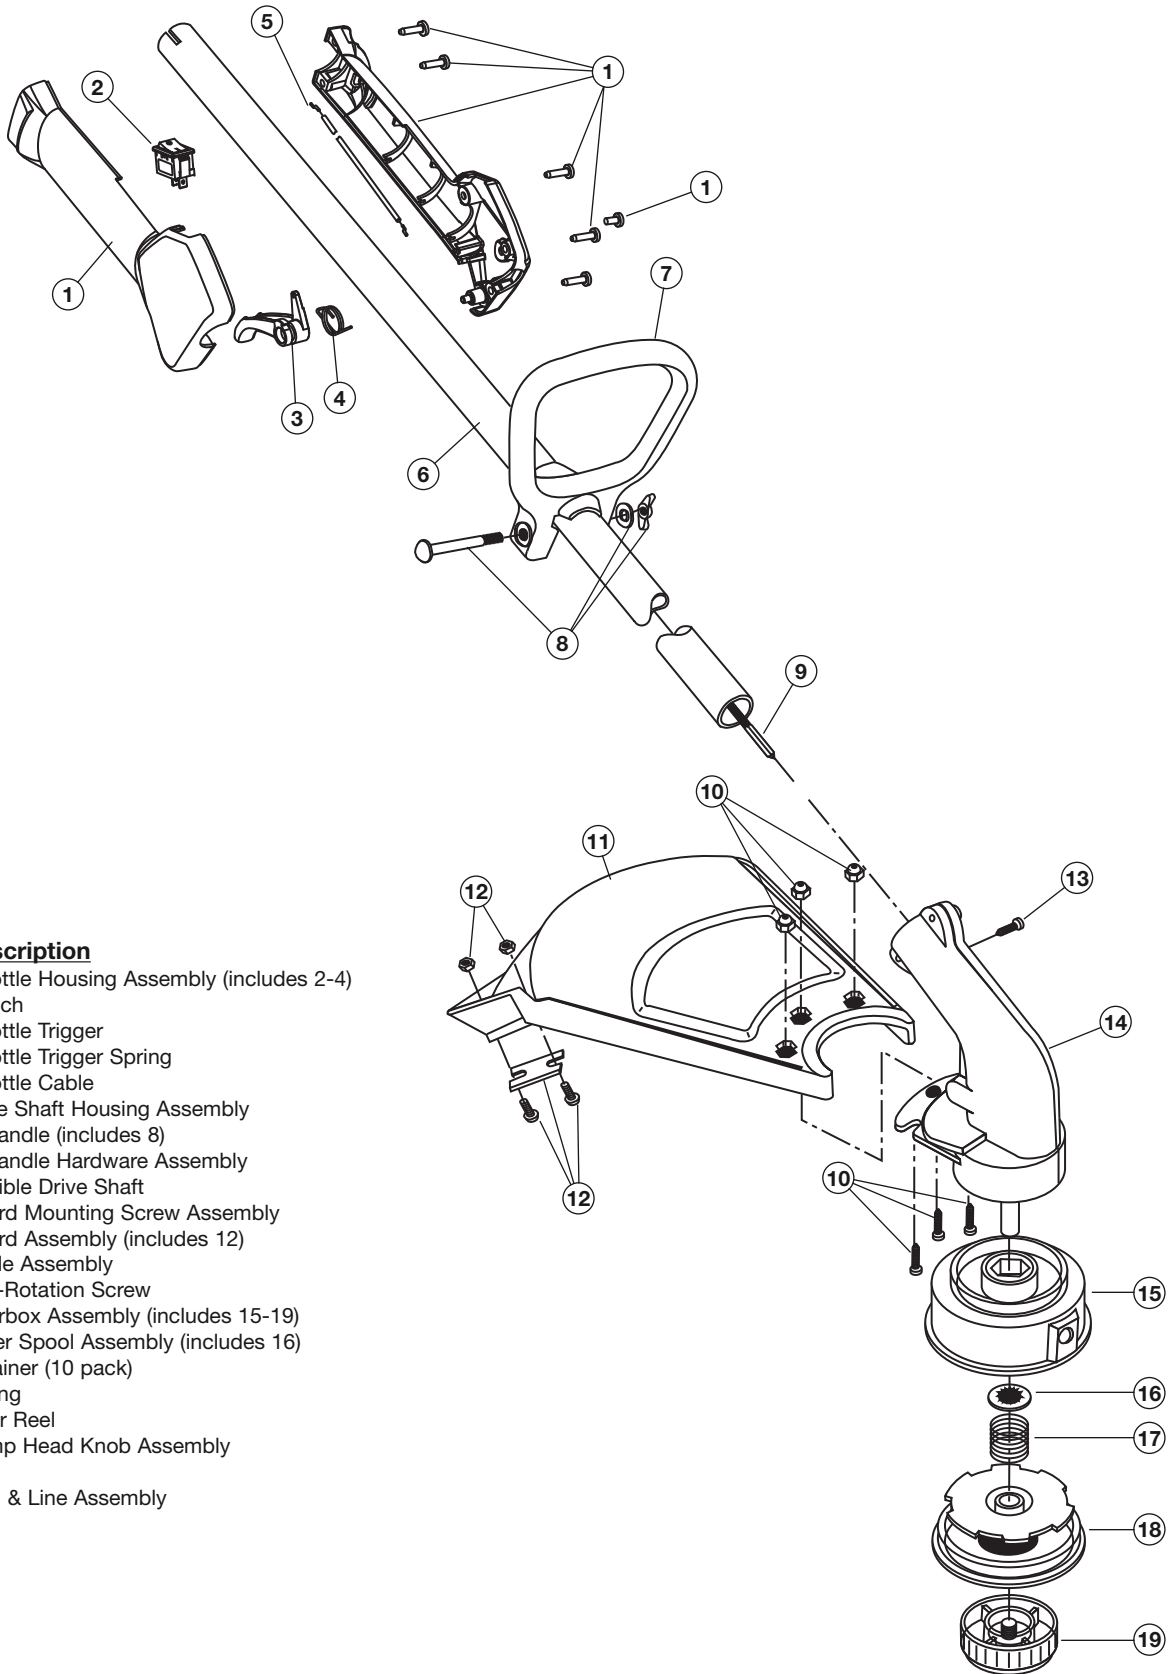

REPLACEMENT PARTS - MODEL TB65SS
2-CYCLE GAS TRIMMER
PPN 41CDT65G966

Item	Part No.	Description
1	753-04234	Throttle Housing Assembly (includes 2-4)
2	791-182405	Switch
3	753-04119	Throttle Trigger
4	791-182690	Throttle Trigger Spring
5	753-04405	Throttle Cable
6	753-06105	Drive Shaft Housing Assembly
7	753-05461	D-Handle (includes 8)
8	791-181587	D-Handle Hardware Assembly
9	753-04117	Flexible Drive Shaft
10	791-180547	Guard Mounting Screw Assembly
11	791-180548	Guard Assembly (includes 12)
12	791-180553	Blade Assembly
13	791-145569	Anti-Rotation Screw
14	753-05185	Gearbox Assembly (includes 15-19)
15	791-153619	Outer Spool Assembly (includes 16)
16	791-610660	Retainer (10 pack)
17	791-610317B	Spring
18	753-1155	Inner Reel
19	791-153066B	Bump Head Knob Assembly

* 791-153577B Reel & Line Assembly

* Items Not Shown