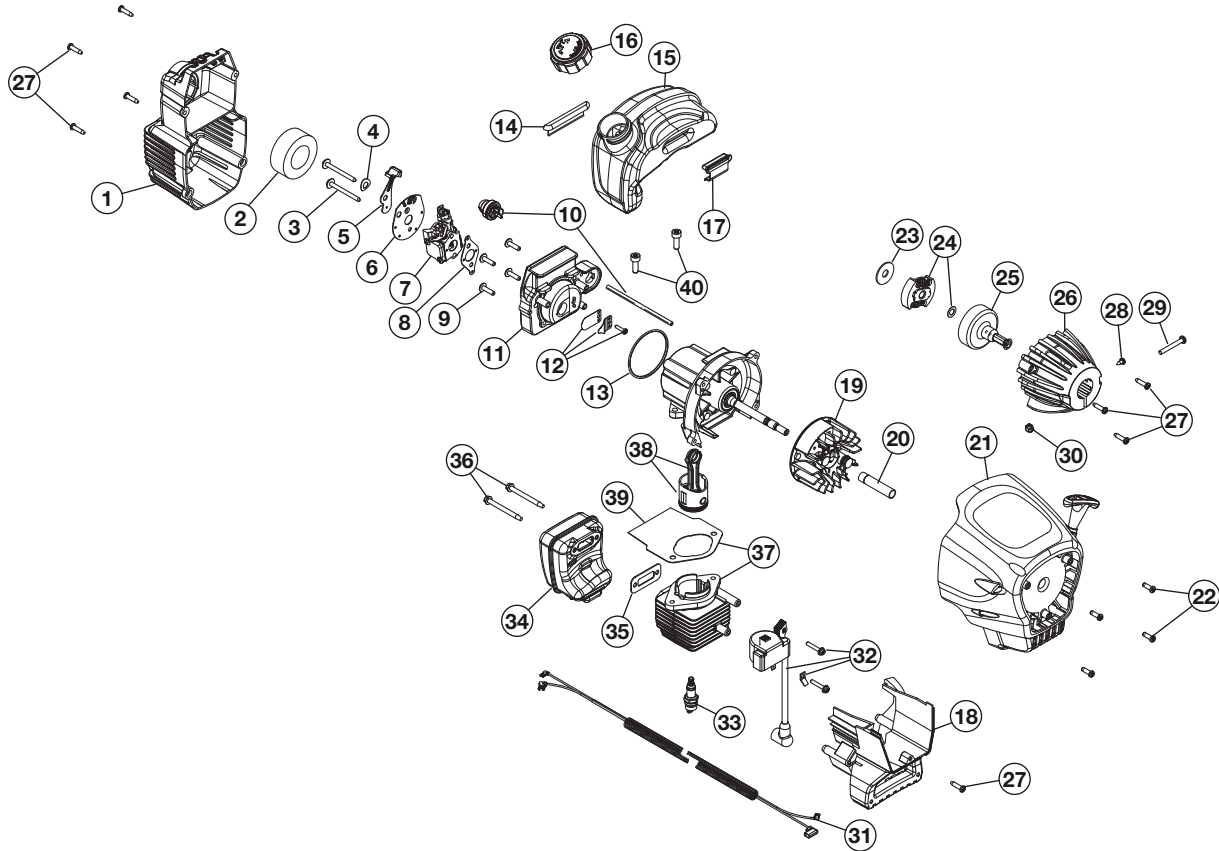

# REPLACEMENT PARTS - MODEL TB65SS

## 2-CYCLE GAS TRIMMER

PPN 41CDT65G966

Item	Part No.	Description
1	753-04511	Air Cleaner Cover Assembly (includes 2 & 27)
2	791-180350B	Air Cleaner Filter
3	791-180351	Carburetor Mounting Screw Assembly
4	791-180226	Wavey Washer
5	753-04418	Choke Lever Assembly
6	753-04419	Choke Plate Assembly (includes 5)
7	753-05133	Carburetor Assembly (includes 8)
8	791-610675	Carburetor Gasket
9	791-181860	Carb Mount Screw
10	791-683974B	Primer & Hose Assembly
11	753-1196	Carb Mount Assembly (includes 9, 12 & 13)
12	791-684451	Reed Assembly
13	753-05487	O-Ring
14	791-612134	Rear Mounting Pad
15	753-04307	Fuel Tank Assembly (includes 16)
16	791-182529	Fuel Cap Assembly
17	791-145308	Front Mounting Pad
18	753-05091	Shroud Extension & Stand (includes 27)
19	753-05240	Flywheel Assembly
20	791-181525	Spacer

\* Items Not Shown

**REPLACEMENT PARTS - MODEL TB65SS**  
**2-CYCLE GAS TRIMMER**  
 PPN 41CDT65G966

Item	Part No.	Description
1	753-04234	Throttle Housing Assembly (includes 2-4)
2	791-182405	Switch
3	753-04119	Throttle Trigger
4	791-182690	Throttle Trigger Spring
5	753-04405	Throttle Cable
6	753-06105	Drive Shaft Housing Assembly
7	753-05461	D-Handle (includes 8)
8	791-181587	D-Handle Hardware Assembly
9	753-04117	Flexible Drive Shaft
10	791-180547	Guard Mounting Screw Assembly
11	791-180548	Guard Assembly (includes 12)
12	791-180553	Blade Assembly
13	791-145569	Anti-Rotation Screw
14	753-05185	Gearbox Assembly (includes 15-19)
15	791-153619	Outer Spool Assembly (includes 16)
16	791-610660	Retainer (10 pack)
17	791-610317B	Spring
18	753-1155	Inner Reel
19	791-153066B	Bump Head Knob Assembly