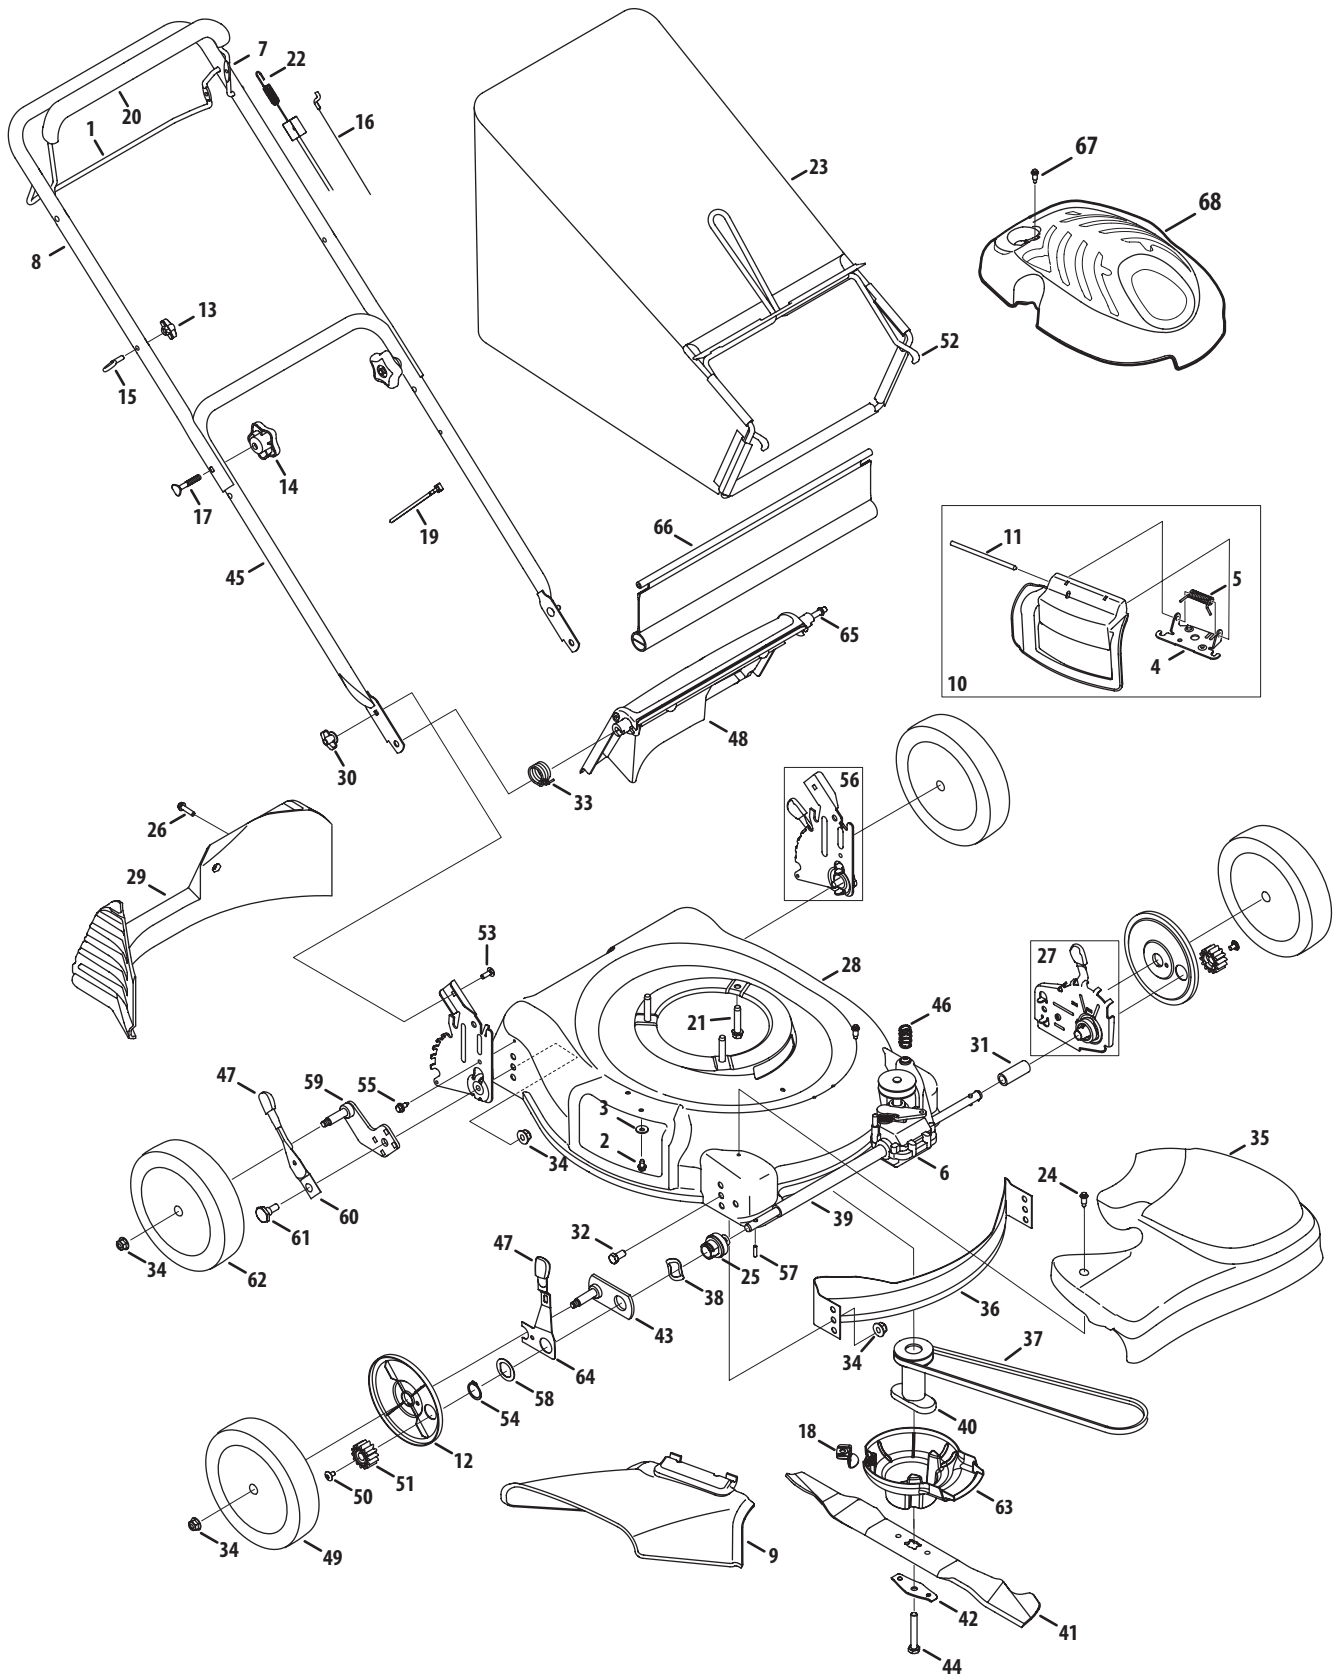

Model 46M9

Ref No.	Part Number	Description
1	747-1214	Drive Control
2	710-0599	TT Screw 1/4-20 x 0.5
3	736-0270	Bell Washer.265 x 0.75
4	17032A	Deflector Chute Adapter
5	732-1014	Torsion Spring
6	918-04376A	Transmission Assembly
7	747-1161A-0637	Blade Control
8	749-1092A-0637	Upper Handle
9	731-04177	Chute Deflector
10	987-02055	Mulch Plug Complete
11	747-0710	Hinge Pin
12	782-7551A	Wheel Dust Cap
13	720-0279	Handle Knob
14	720-04072	Star Knob
15	710-1205	Eye Bolt
16	746-04481	Control Cable
17	710-1174	Carriage Bolt 5/16-18 x 2.0
18	787-01593	Engine Baffle Bracket
19	926-0240	Cable Tie
20	731-2626†	Bail Cover
21	710-0654A	Self-Tapping Sems Screw
22	746-04203	Drive Cable - 51"
23	964-04007A	Grass bag
24	710-1650	Shoulder Screw # 12 -24
25	987-02347	Front Bearing Assembly
26	710-1241	Screw, 1/4-15 x 1.000
27	987-02194A	Height Adjustment Ass'y - RH
	987-02193A	Height Adjustment Ass'y - LH
28	787-01278-0638	21" Deck
29	731-04150C	Rear Baffle
30	912-0397	Wing Nut
31	750-04595	Slev. Spacer 1.4" Lg.
32	710-0216	Hex Screw, 3/8-16 x.75
33	732-04090A	Torsion Spring - RH
34	712-04065	Flange Lock Nut, 3/8-16
35	931-05013A	Transmission Cover - Black
36	782-5002B	Front Baffle