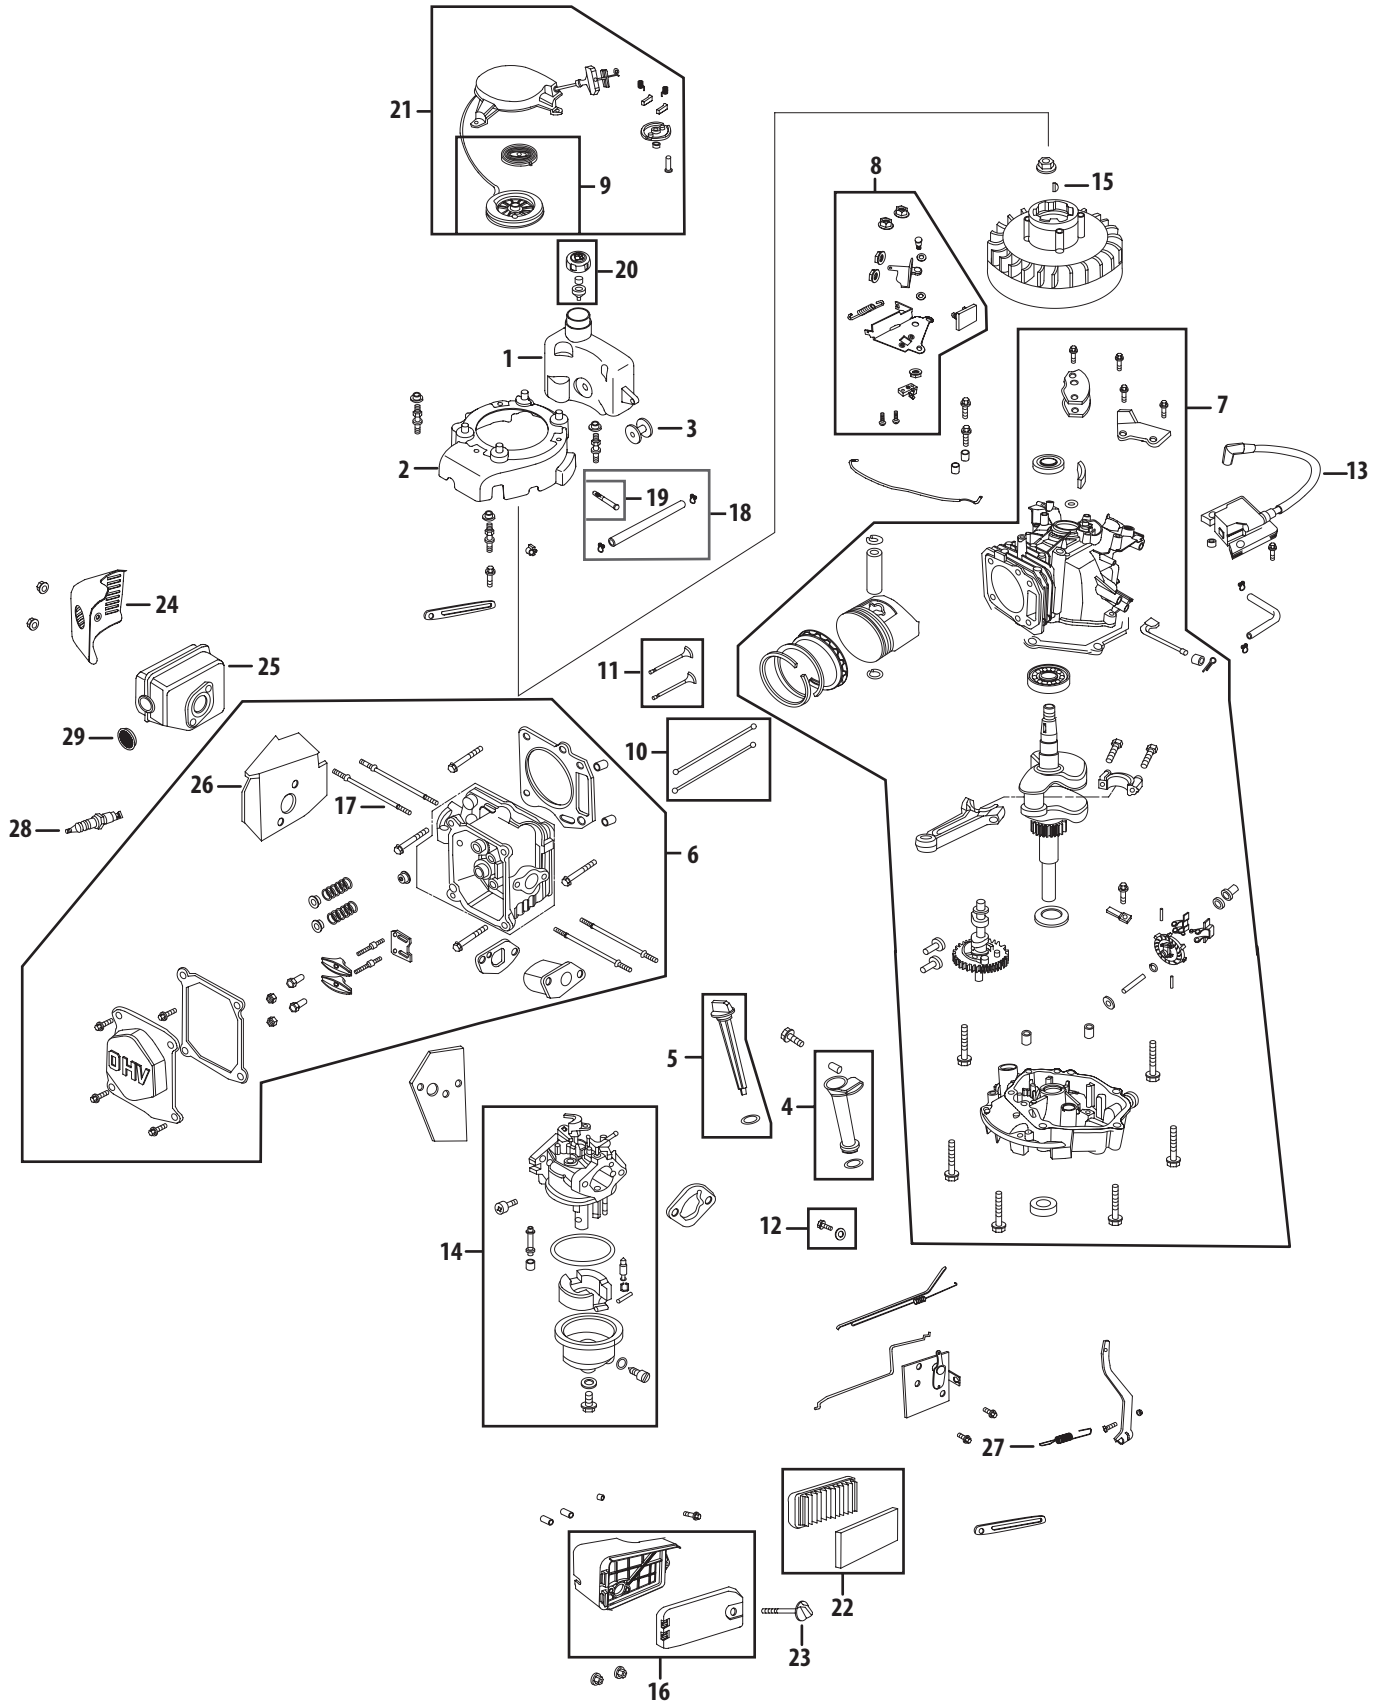

Engine Model - 5P65M0

Ref No.	Part Number	Description
1.	951-10337	Fuel Tank
2.	951-10875	Flywheel Shroud
3.	951-10335	Rubber Fuel Tank Mounting Washer
4.	951-10334	Oil Filler Tube Assembly
5.	951-10333	Dipstick Assembly
6.	951-10877	Cylinder Head Complete
7.	951-10878	Short Block Assembly
8.	951-10320	Stop Switch and Brake Assembly
9.	951-10319	Recoil Spring and Pulley Assembly
10.	951-10314	Push Rod Kit
11.	951-10313	Valve Kit
12.	951-10370	Oil Drain Plug and Washer Assembly
13.	951-10367	Ignition Coil
14.	951-10873	Carburetor Assembly
15.	951-10307	Flywheel Key
16.	951-10876	Air Cleaner Housing Assembly Complete
17.	951-10304	Muffler Stud Assembly
18.	951-10363	Fuel Line Kit – Inc. hoses, clamps & filter
19.	951-10358	Fuel Filter
20.	951-10300	Fuel Cap Assembly
21.	951-10299	Recoil Starter Assembly
22.	951-10298	Air Cleaner Kit
23.	951-10297	Air Cleaner Thumb Screw
24.	951-10404	Muffler Guard
25.	951-10403	Muffler
26.	951-10402	Muffler Gasket /Heat Shield
27.	951-10387	Governor Return Spring
28.	951-10292	Spark Plug
29.	951-10351	Spark Arrestor
-	952Z5P65MO	Engine – Complete
-	951-10874	Carburetor Kit – Major
-	951-10846	Cylinder Head Service Kit
-	951-10409	Gasket Kit – Complete
-	951-10410	Gasket Kit – External

NOTE: Illustrated parts without a numeric call-out are not servicable components.