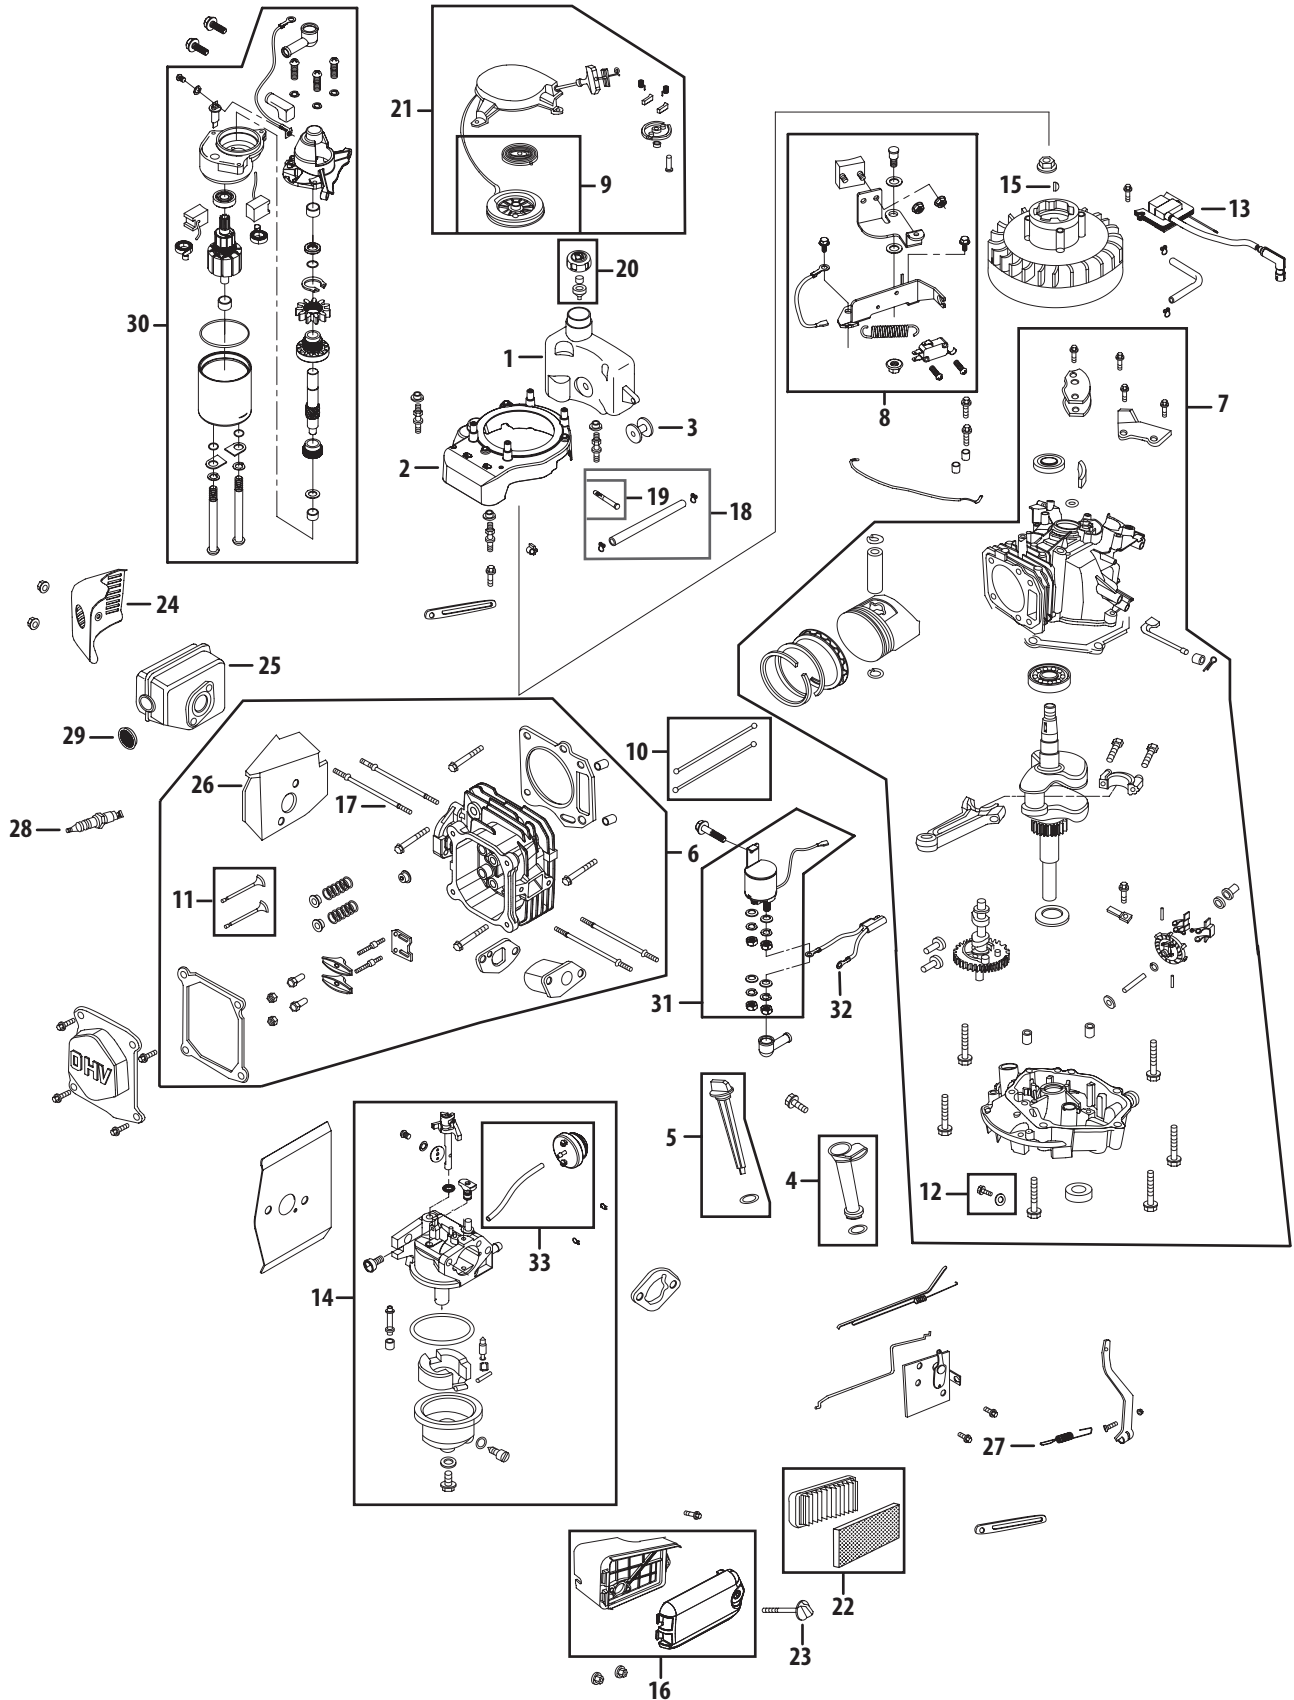

Engine Model - 2P70MOA

Ref No.	Part Number	Description
1.	951-10368	Fuel Tank
2.	951-10855	Flywheel Shroud
3.	951-10335	Rubber Fuel Tank Mounting Washer
4.	951-10334	Oil Filler Tube Assembly
5.	951-10852	Dipstick Assembly
6.	951-10413	Cylinder Head Complete
7.	951-10857	Short Block Assembly
8.	951-10858	Stop Switch and Brake Assembly
9.	951-10319	Recoil Spring and Pulley Assembly
10.	951-10344	Push Rod Kit
11.	951-10345	Valve Kit
12.	951-10370	Oil Drain Plug and Washer Assembly
13.	951-10854	Ignition Coil
14.	951-10881	Carburetor Assembly
15.	951-10307	Flywheel Key
16.	951-10856	Air Cleaner Housing Assembly Complete
17.	951-10342	Muffler Stud Assembly
18.	951-10364	Fuel Line Kit – Inc. hoses, clamps & filter
19.	951-10358	Fuel Filter
20.	951-10300	Fuel Cap Assembly
21.	951-10299	Recoil Starter Assembly
22.	951-10298	Air Cleaner Kit
23.	951-10297	Air Cleaner Thumb Screw
24.	951-10411	Muffler Guard
25.	951-10403	Muffler
26.	951-10402	Muffler Gasket /Heat Shield
27.	951-10387	Governor Return Spring
28.	951-10292	Spark Plug
29.	951-10351	Spark Arrestor
30.	951-10880	Electric Starter
31.	951-10823	Relay Assembly
32.	951-10824	Relay Harness Connector
33.	951-10888	Primer Assembly
-	952Z2P70MOA	Engine – Complete
-	951-10890	Carburetor Kit – Major
-	951-10859	Cylinder Head Service Kit
-	951-10416	Gasket Kit – Complete
-	951-10417	Gasket Kit – External

NOTE: Illustrated parts without a numeric call-out are not servicable components.