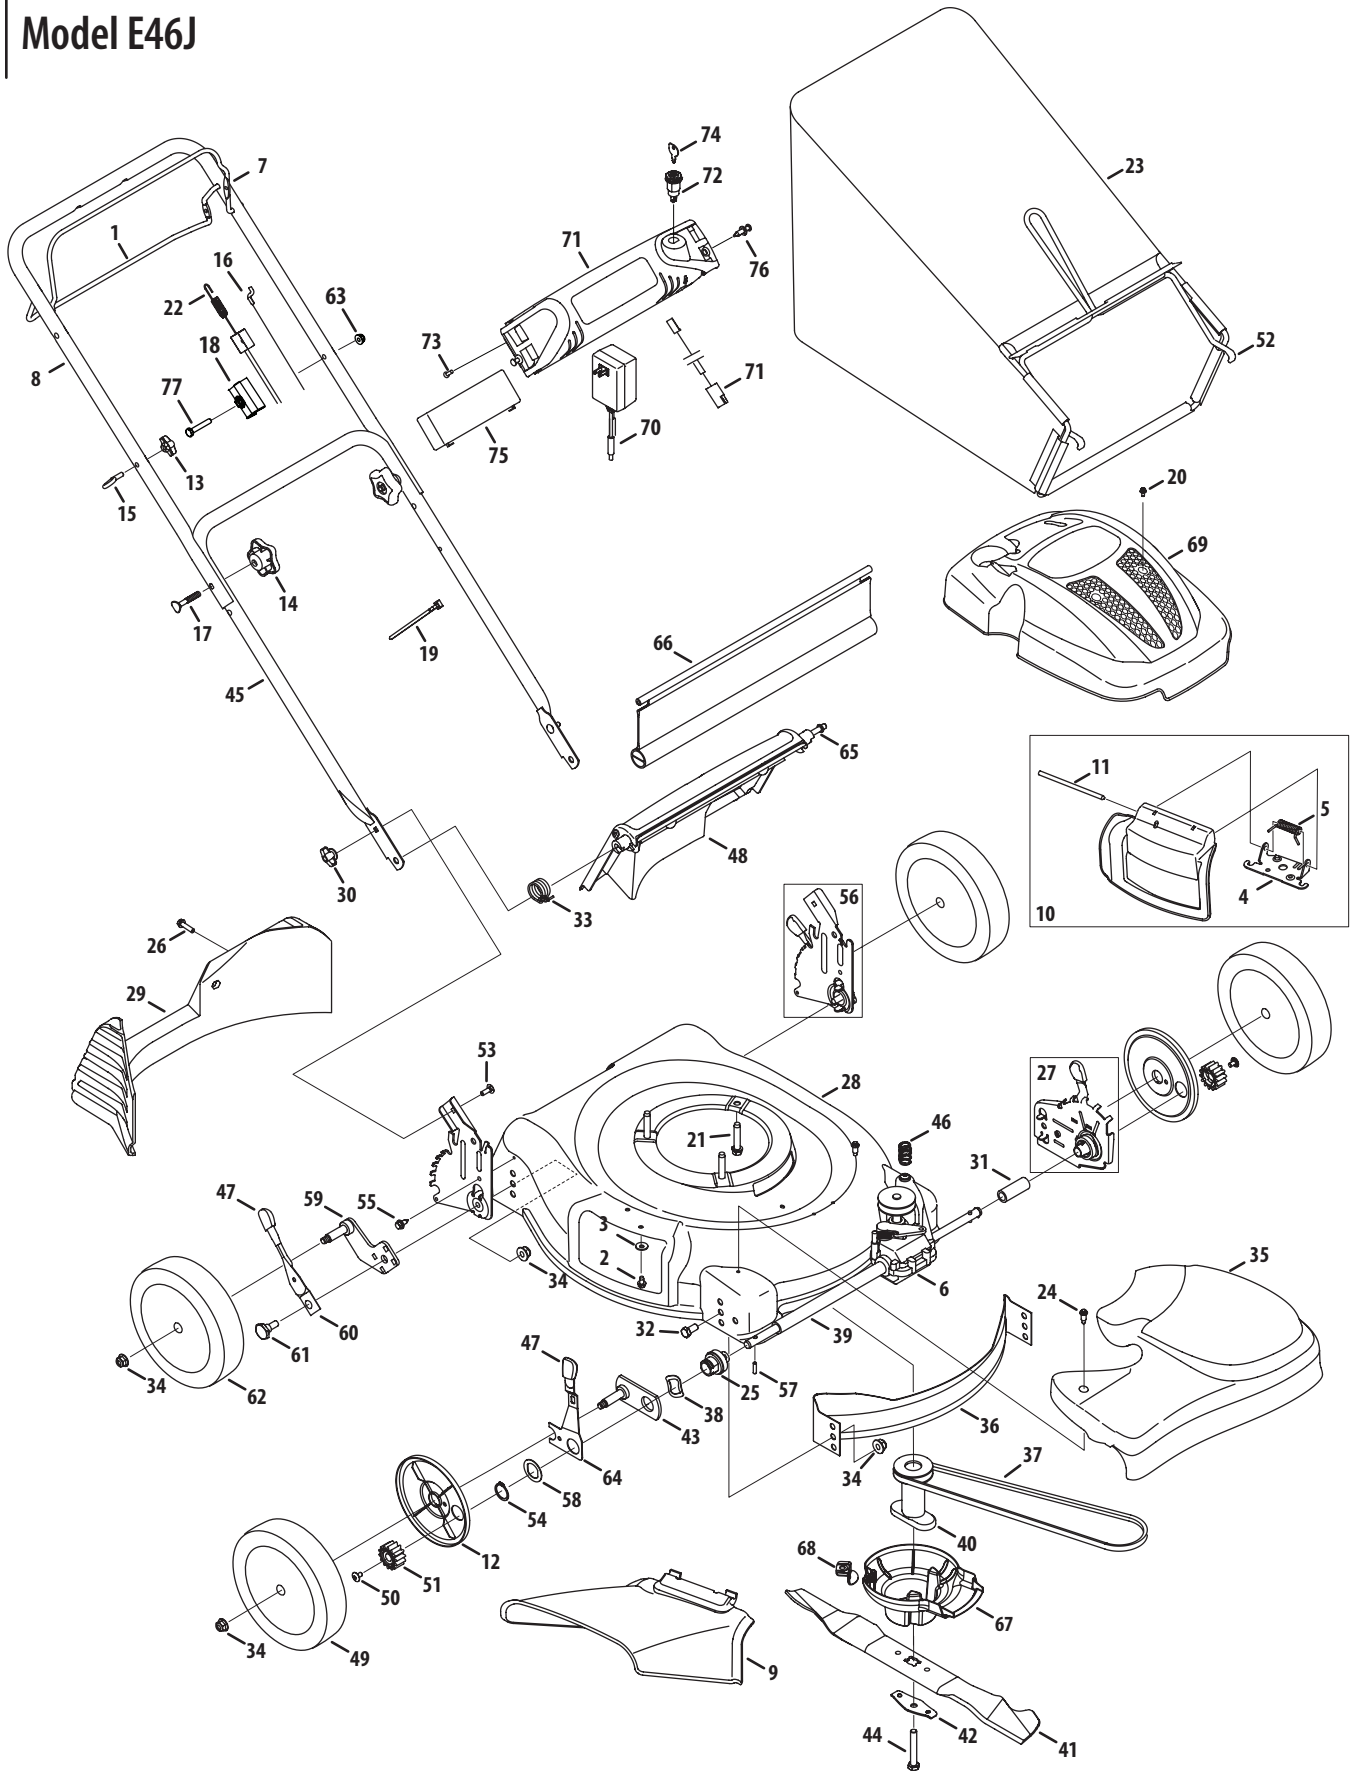

# Model E46J

Ref No.	Part Number	Description
1	747-1214	Drive Control
2	710-0599	TT Screw 1/4-20 x 0.5
3	736-0270	Bell Washer.265 x 0.75
4	17032A	Deflector Chute Adapter
5	732-1014	Torsion Spring
6	918-04376A	Transmission Assembly
7	747-1161A-0637	Blade Control
8	749-1233D-0637	Upper Handle
9	731-04177	Chute Deflector
10	987-02055	Mulch Plug Complete
11	747-0710	Hinge Pin
12	782-7551A	Wheel Dust Cap
13	720-0279	Handle Knob
14	720-04072	Star Knob
15	710-1205	Eye Bolt
16	946-04589	Control Cable
17	710-1174	Carriage Bolt 5/16-18 x 2.0
18	731-06749	Control Cable Mount
19	926-0240	Cable Tie
20	710-04744	Screw, HL, #12-16 x 1.00
21	710-0654A	Self-Tapping Sems Screw
22	746-04303	Drive Cable
23	964-04007A	Grass bag
24	710-1650	Shoulder Screw # 12 -24
25	987-02347	Front Bearing Assembly
26	710-1241	Screw, 1/4-15 x 1.000
27	987-02194A	Height Adjustment Ass'y - RH
	987-02193A	Height Adjustment Ass'y - LH
28	787-01278-0665	21" Deck
29	731-04150C	Rear Baffle
30	912-0397	Wing Nut
31	750-04595	Slev. Spacer 1.4" Lg.
32	710-0216	Hex Screw, 3/8-16 x.75
33	732-04090A	Torsion Spring - RH
34	712-04065	Flange Lock Nut, 3/8-16
35	931-05021A	Transmission Cover
36	782-5002B	Front Baffle
37	954-0637A	V-Belt
38	936-0447	Wave Washer
39	750-04594	Sleeve Spacer 8.985" Lg.
40	948-04015A	One Piece Blade Adapter
41	942-0741	21" Mulching Blade