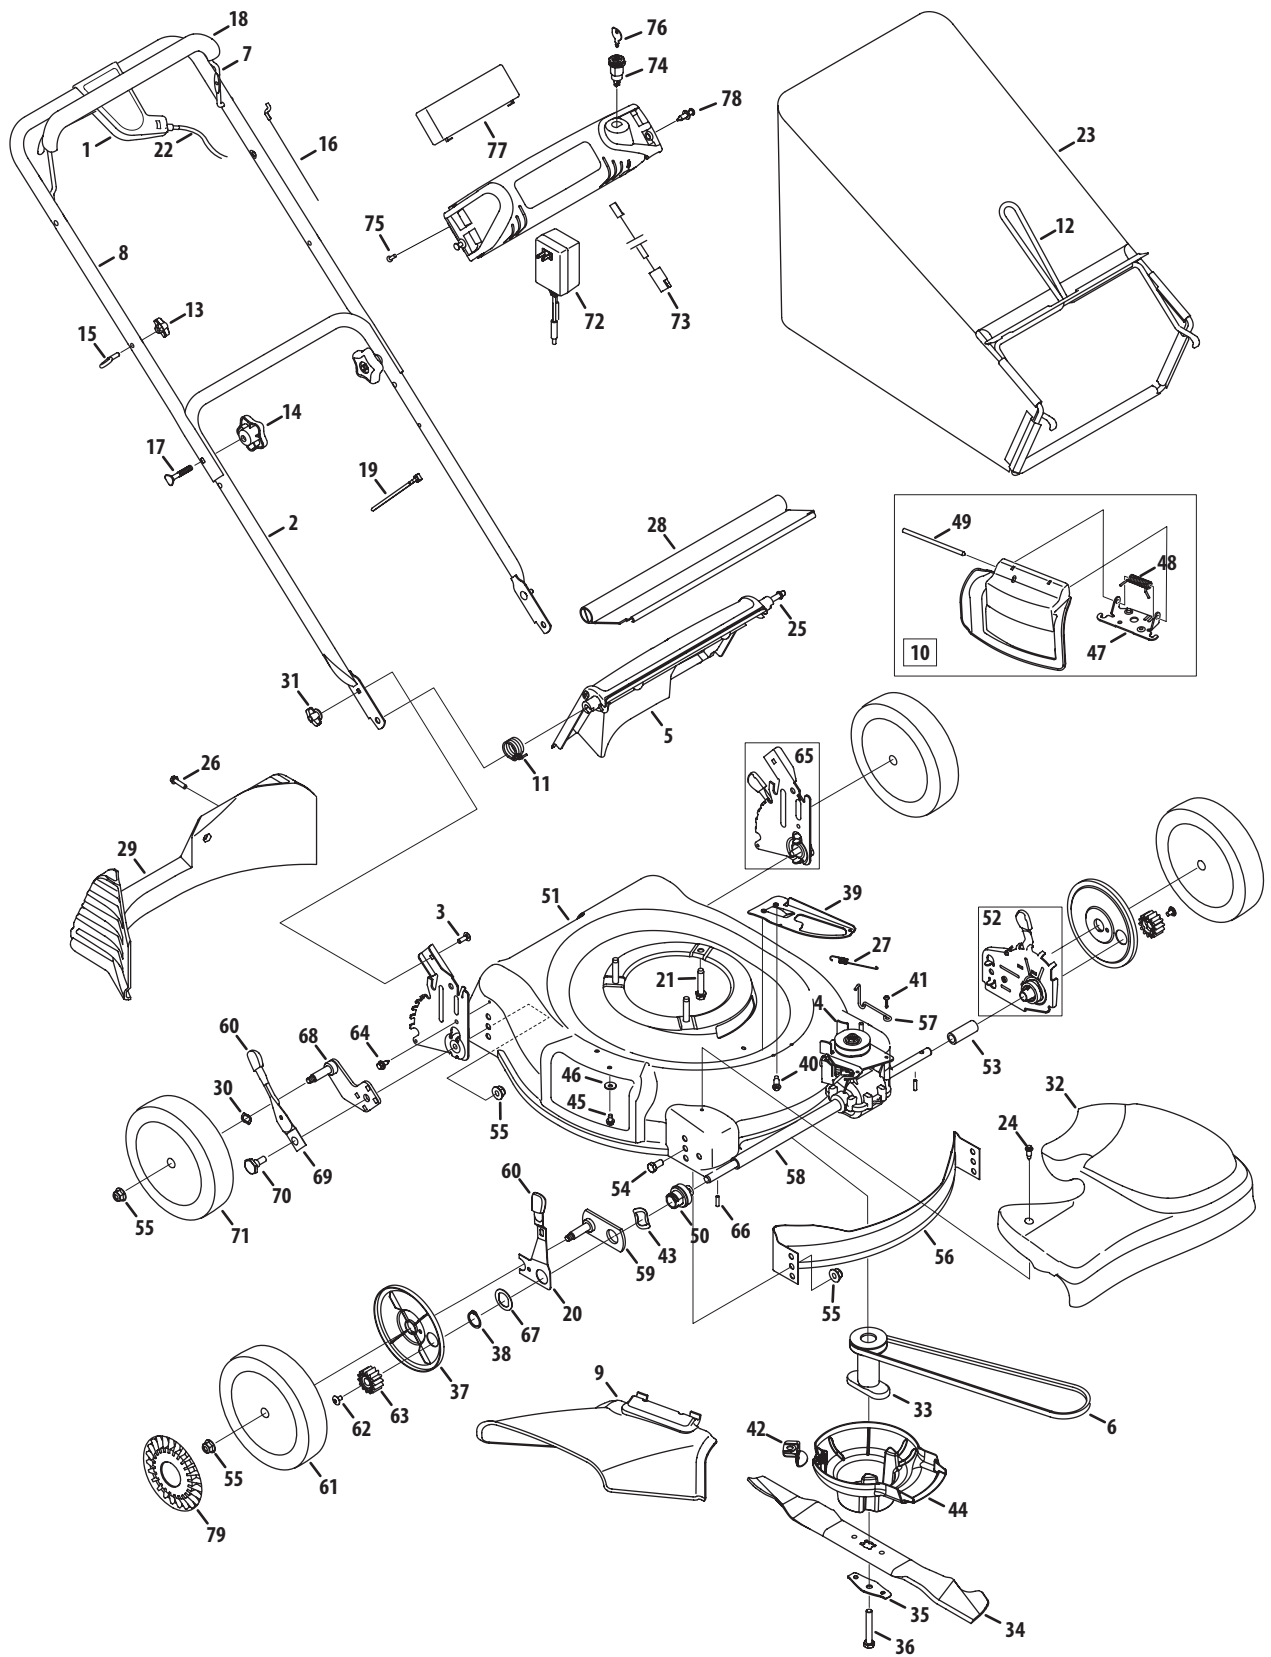

Model Series G460

Model Series G460

Ref No.	Part Number	Description
1	753-06060	Drive Control Assembly
2	749-0928A-0637	Lower Handle
3	710-0703	Carriage Bolt 1/4-20
4	918-04377A	Transmission Assembly
5	731-06847	Rear Discharge Door
6	954-04082A	V-Belt
7	747-1161A-0637	Blade Control
8	749-04206B-0637	Upper Handle
9	731-04177	Chute Deflector
10	987-02055	Mulch Plug Complete
11	732-04090A	Torsion Spring - RH
12	747-04080A	Grass Bag Frame
13	720-0279	Handle Knob
14	720-04072	Handle Knob
15	710-1205	Eye Bolt
16	746-0957	Control Cable - 37.25"
	746-1132	Control Cable - 40.75"
17	710-1174	Carriage Bolt 5/16-18 x 2.0
18	731-05564	Bail Cover - Yellow
	731-2626	Bail Cover - Black
19	926-0240	Cable Tie
20	732-0706	Front Lever - RH
	732-0707	Front Lever - LH
21	710-0654A	Self-Tapping Sems Screw
22	746-04206A	Drive Cable
23	964-04007A	Grass bag
24	710-1650	Shoulder Screw # 12 -24
25	747-04587	Pivot Rod
26	710-1241	Screw, 1/4-15 x 1.00
27	732-04317	Extension Spring
28	731-05642A	Rear Trailing Shield
29	731-04150C	Rear Baffle
30	936-0504	Washer, Wave, .510 x .750 x .017
31	912-0397	Wing Nut
32	931-05013A	Transmission Cover - Black
	931-05250	Transmission Cover - Gray
33	948-04015A	One Piece Blade Adapter
34	942-0741	21" Mulching Blade
35	736-0524B	Blade Bell Support
36	710-1257	Hex Screw 3/8-24 x 2.50
37	782-7551A	Wheel Dust Cap
38	916-0102	Snap Ring
39	787-01258A-0637	Cable Mount Bracket
40	710-0896	Screw, 1/4-14 x .625

Ref No.	Part Number	Description
41	710-04329	Screw, .159 OD x .610
42	787-01593	Engine Baffle Bracket
43	936-0447	Washer, Wave, 1.5 x 1.0 x .029
44	931-06029	Engine Baffle
45	710-0599	TT Screw 1/4-20 x 0.5
46	736-0270	Bell Washer.265 x 0.75
47	17032A	Deflector Chute Adapter
48	732-1014	Torsion Spring
49	747-0710	Hinge Pin
50	987-02347	Bearing Assembly
51	787-01278-0691	21" Deck
52	987-02194A	Height Adjustment Ass'y - RH
	987-02193A	Height Adjustment Ass'y - LH
53	750-04405	Sleeve Spacer, 1.8" Lg.
54	710-0216	Hex Screw, 3/8-16 x.75
55	712-04065	Flange Lock Nut, 3/8-16
56	782-5002B	Front Baffle
57	732-04294	Belt Keeper Wire
58	750-04404	Sleeve Spacer, 9.10" Lg.
59	987-02334	Pivot Plate Assembly
60	720-0426	Adjustment Knob
61	734-2042	Front Wheel
62	710-04531	Screw, 1/4-20 x .390
63	717-1762	Gear 14T RH FWD
	717-1761	Gear 14T LH FWD
64	710-1652	TT Scr. w/Washer 1/4-20 x.625
65	987-02271A	Handle Bracket Assembly - RH
	987-02270A	Handle Bracket Assembly - LH
66	915-0221	Dowel Pin
67	736-0474	Washer
68	987-02333	Pivot Arm Assembly - RH
	987-02332	Pivot Arm Assembly - LH
69	732-04175	Rear Spring Lever
70	738-04266	Shoulder Scr., 500 Dia. x. 385
71	734-2004A	Rear Wheel
72	725-04329	Battery Charger
73	925-04072	Electric Start Harness Assembly
74	925-04347	Key Switch
75	710-1667A	Screw, #10-16 x .750
76	925-0201	Key
77	925-04323	Battery
78	728-0199	Rivet
79	731-0981C†	Hub Cap

† If Equipped