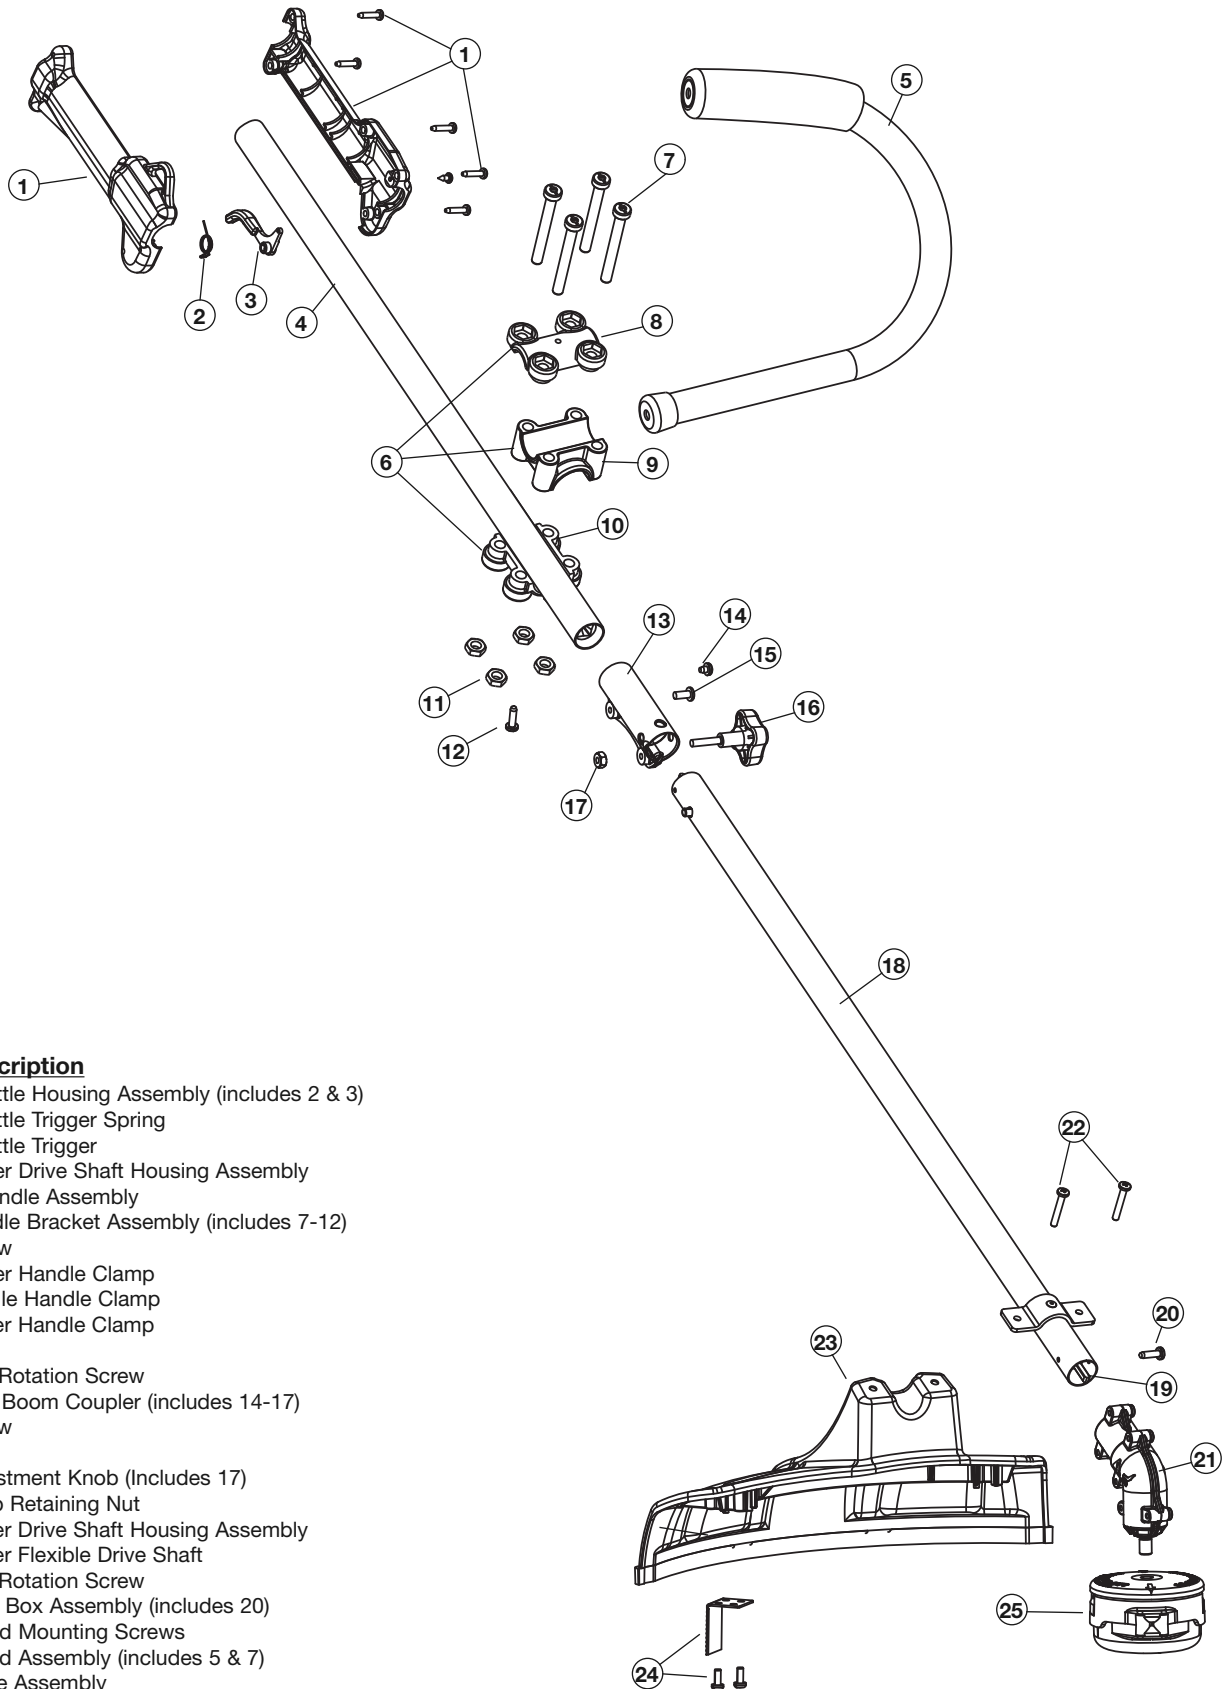

**REPLACEMENT PARTS - MODEL Y26SS**  
**4-CYCLE GAS TRIMMER**  
PPN 41CD26SC900

**REPLACEMENT PARTS - MODEL Y26SS**  
**4-CYCLE GAS TRIMMER**  
 PPN 41CD26SC900

Item	Part No.	Description
1	753-04234	Throttle Housing Assembly (includes 2 & 3)
2	791-182690	Throttle Trigger Spring
3	753-04119	Throttle Trigger
4	753-04236	Upper Drive Shaft Housing Assembly
5	791-180687	J-Handle Assembly
6	791-683295	Handle Bracket Assembly (includes 7-12)
7	791-181811	Screw
8	791-181812	Upper Handle Clamp
9	791-181813	Middle Handle Clamp
10	791-181814	Lower Handle Clamp
11	791-181815	Nut
12	791-145569	Anti-Rotation Screw
13	791-181616B	Split Boom Coupler (includes 14-17)
14	791-182057	Screw
15	791-181617	Bolt
16	791-181981	Adjustment Knob (Includes 17)
17	753-04386	Knob Retaining Nut
18	753-06139	Lower Drive Shaft Housing Assembly
19	753-05267	Lower Flexible Drive Shaft
20	753-05698	Anti-Rotation Screw
21	753-06124	Gear Box Assembly (includes 20)
22	753-06125	Shield Mounting Screws
23	753-06123	Shield Assembly (includes 5 & 7)
24	753-06126	Blade Assembly
25	753-06129	Cutting Head Assembly