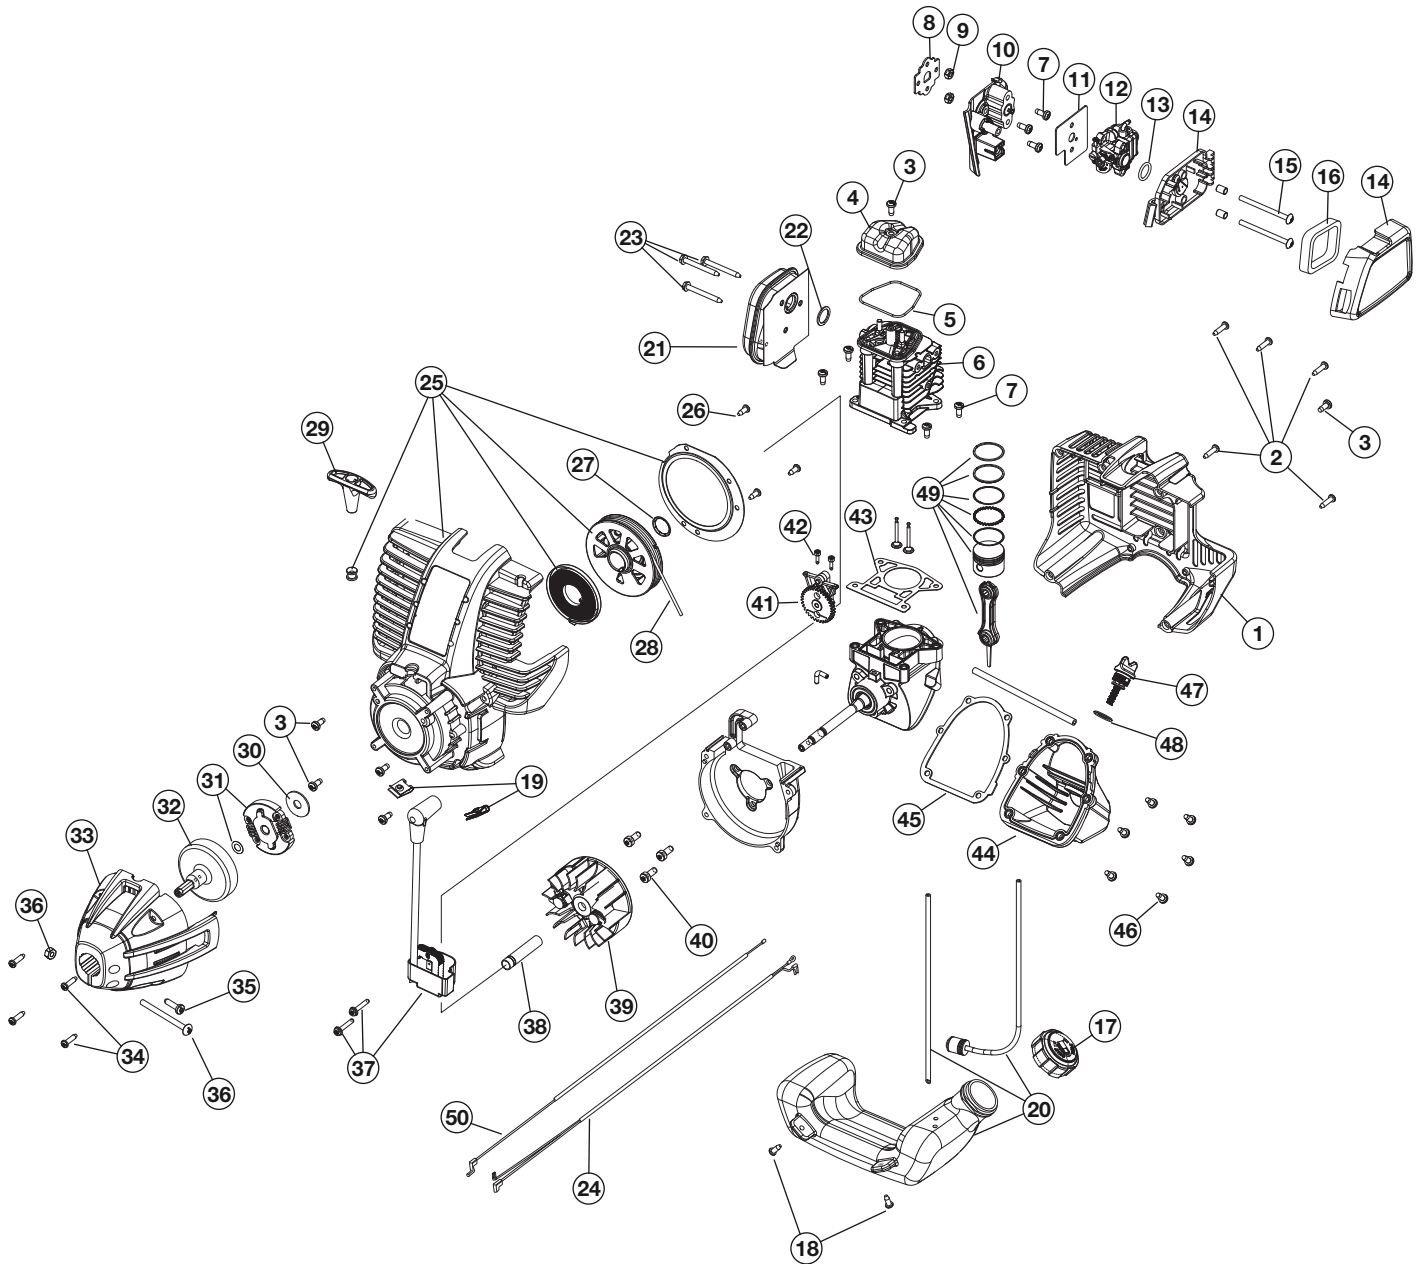

**REPLACEMENT PARTS - MODEL Y26SS**  
**4-CYCLE GAS TRIMMER**  
PPN 41CD26SC900

# REPLACEMENT PARTS - MODEL Y26SS

**REPLACEMENT PARTS - MODEL Y26SS**  
**4-CYCLE GAS TRIMMER**  
 PPN 41CD26SC900

Item	Part No.	Description
1	753-04234	Throttle Housing Assembly (includes 2 & 3)
2	791-182690	Throttle Trigger Spring
3	753-04119	Throttle Trigger
4	753-04236	Upper Drive Shaft Housing Assembly
5	791-180687	J-Handle Assembly
6	791-683295	Handle Bracket Assembly (includes 7-12)
7	791-181811	Screw
8	791-181812	Upper Handle Clamp
9	791-181813	Middle Handle Clamp
10	791-181814	Lower Handle Clamp
11	791-181815	Nut
12	791-145569	Anti-Rotation Screw
13	791-181616B	Split Boom Coupler (includes 14-17)
14	791-182057	Screw
15	791-181617	Bolt
16	791-181981	Adjustment Knob (Includes 17)
17	753-04386	Knob Retaining Nut
18	753-06139	Lower Drive Shaft Housing Assembly
19	753-05267	Lower Flexible Drive Shaft
20	753-05698	Anti-Rotation Screw
21	753-06124	Gear Box Assembly (includes 20)
22	753-06125	Shield Mounting Screws
23	753-06123	Shield Assembly (includes 5 & 7)
24	753-06126	Blade Assembly
25	753-06129	Cutting Head Assembly