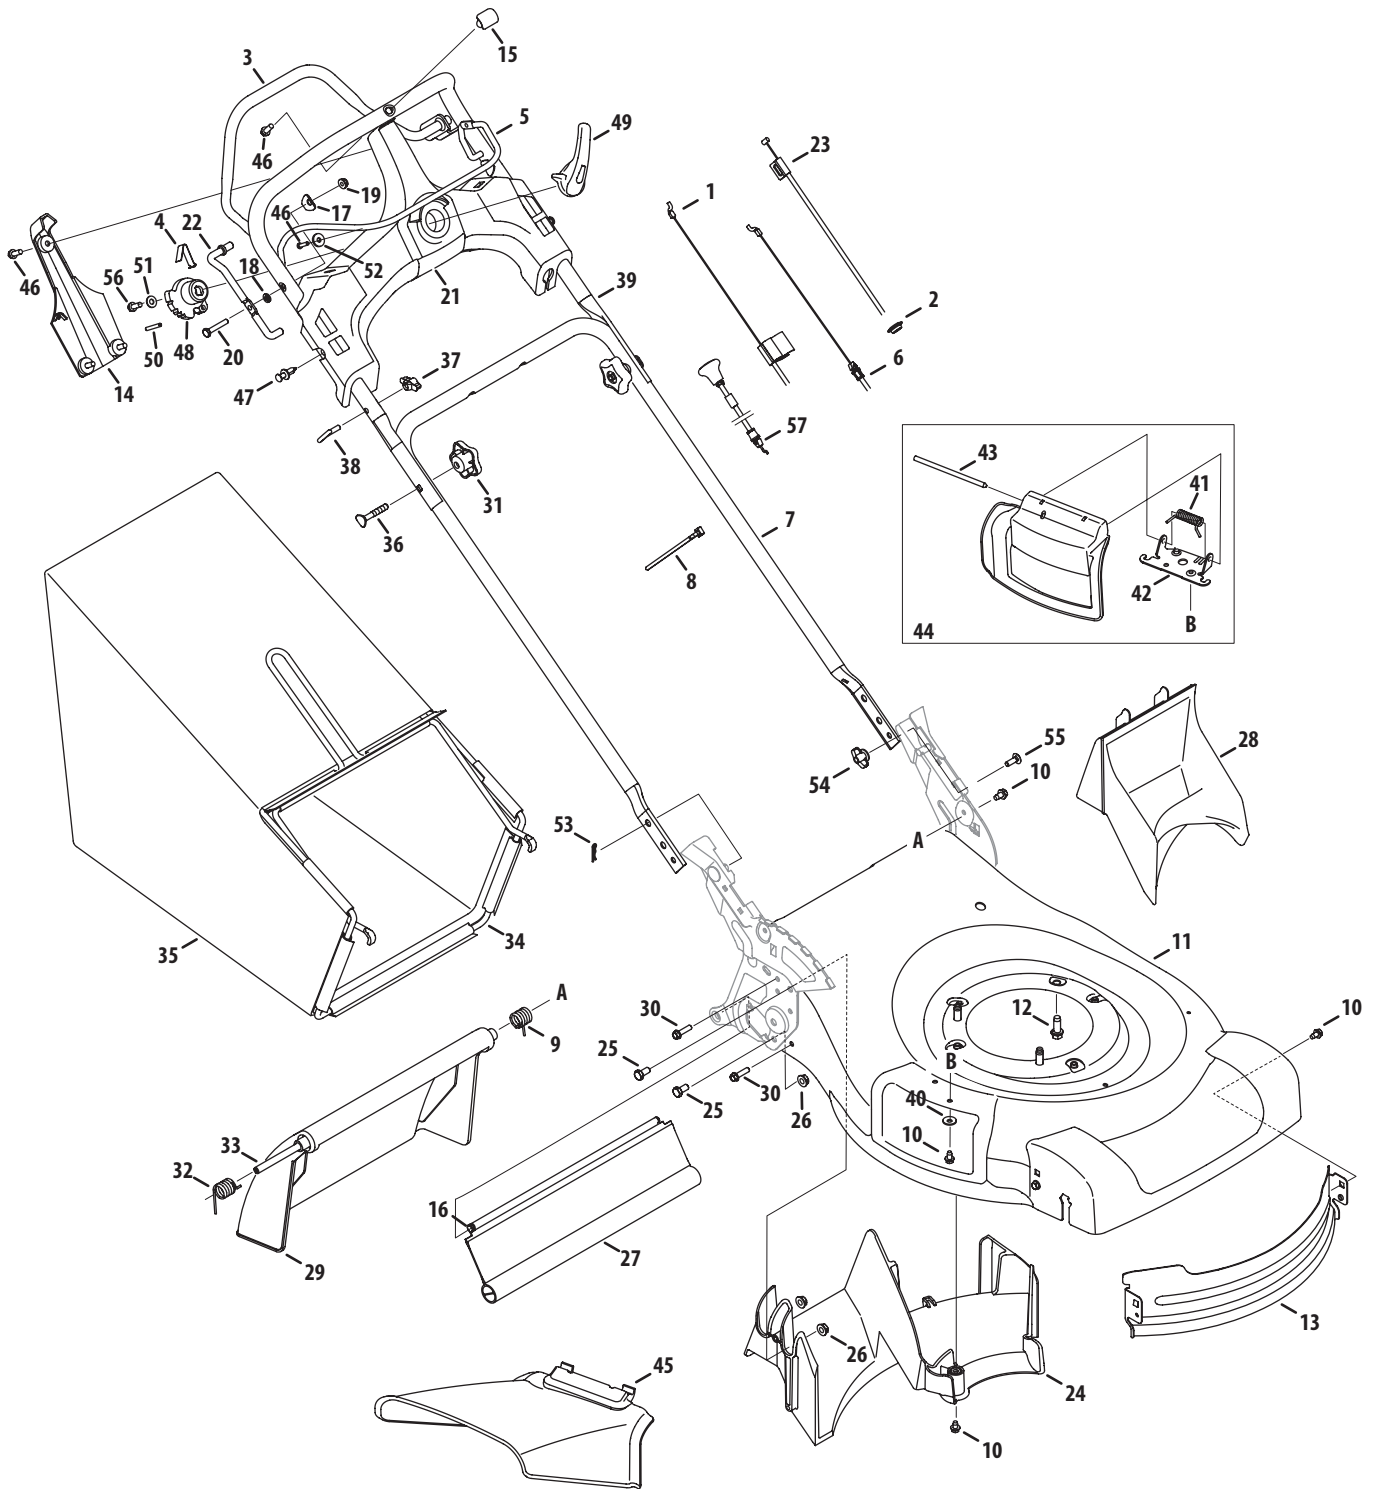

Model 86K

Ref No.	Part Number	Description
1	746-04515	Drive Cable
2	735-04059	Rubber Grommet
3	687-02417	Drive Control
4	732-04516	Shift Spring
5	747-04917A	Blade Control
6	746-04516	Control Cable
7	749-04435	Lower Handle
8	725-0157	Cable Tie
9	732-04265	Torsion Spring, LH
10	710-0599	TT Screw, 1/4-20 x .500
11	787-01618	21-inch Deck
12	710-0654A	TT Screw, 3/8-16 x 1.00
13	787-01346	Front Deck Baffle
14	731-06304	Variable Speed Cont. Panel Cover
15	731-06305	Variable Speed Cont. Panel Cover
16	710-0779A	Screw, #10-16 x .500
17	736-0451	Saddle Washer
18	736-0329	Washer, Lock, 1/4
19	712-04064	Nut, Flange Lock, 1/4-20
20	710-0606	Screw, 1/4-20 x 1.50
21	631-04278	Variable Speed Control Panel
22	747-04718	Bail Pivot Rod - RH
	747-04719	Bail Pivot Rod - LH
23	746-04439	Variable Speed Cable
24	731-06173	Rear Baffle
25	710-3025	Screw, 5/16-18 x .625
26	712-04063	Flange Lock Nut, 5/16-18
27	731-05462A	Trailshield
28	731-05157	Mulch Plug

Model 86K

Ref No.	Part Number	Description
1	754-04176	V-Belt
2	732-04480A	Spring Lever
3	720-04092	Height Adjuster Knob
4	717-04452	Spur Gear, 16T - LH
5	738-04278	Shldr. Screw, 1/4-20 x 0.50
6	710-04762	Screw, #12-16
7	749-04414	Cross Bracket
8	687-02367	Front Bracket Assembly
9	731-05470	Clip Spacer
10	741-04136B	Split Hex Flange Bearing
11	734-04014B	Front Wheel
12	712-04065	Flange Lock Nut, 3/8-16
13	634-04404	Rear Wheel
14	710-04770	Screw, 1/4-20 x .39
15	717-04457	Spur Gear, 16T - RH
16	717-04575	Gear, Spur, 23T
17	731-06145	Wheel Dust Cover
18	741-0604A	Bearing Sleeve
19	787-01645	Dust Cover Seal Plate
20	731-06146	Hub Cap
21	687-02390	Rear Bracket Assembly
22	732-04527	Compression Spring
23	756-04316	Upper Pulley
24	712-04161	Nut, Shldr.
25	756-04317	Lower Pulley
26	687-02428	Handle Bracket Assembly LH (Includes Ref. #'s 18, 46, & 47)