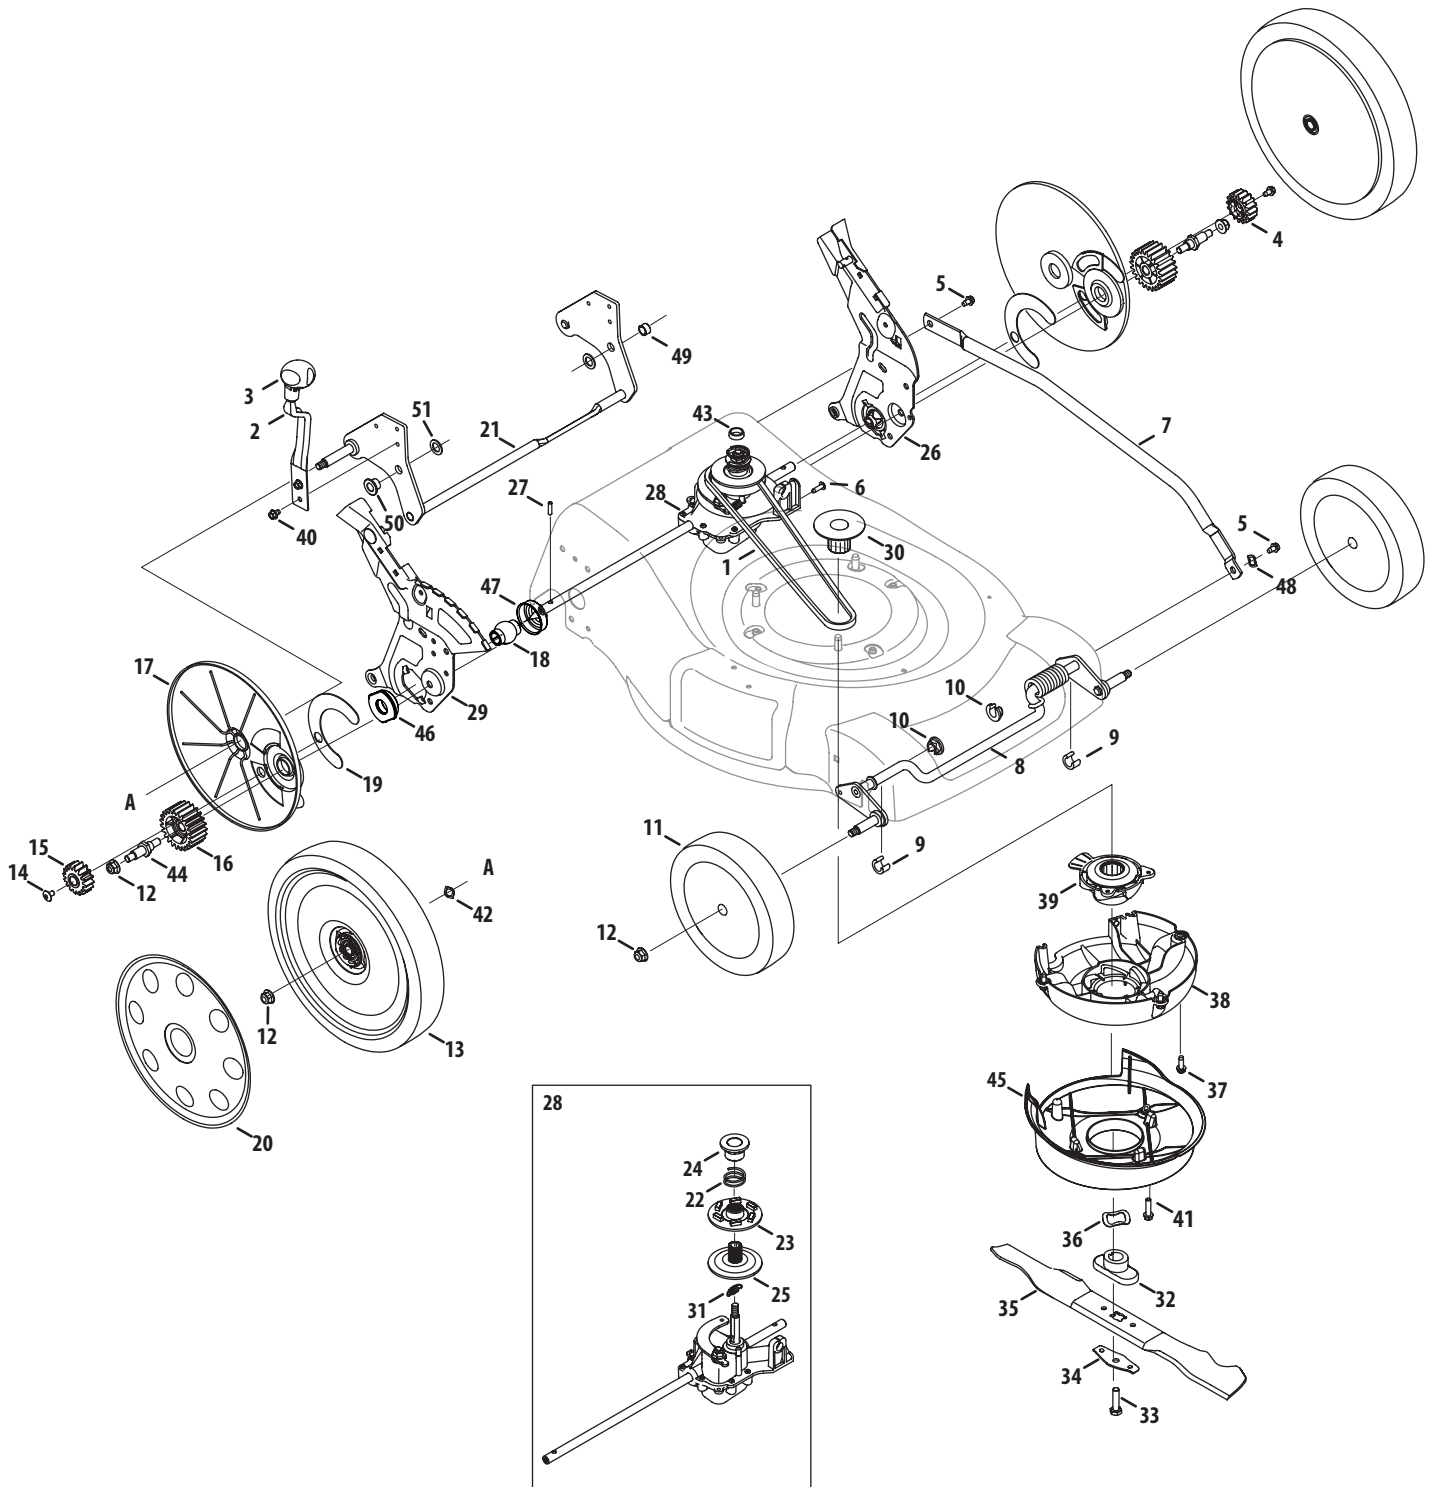

Model 86K

Ref No.	Part Number	Description
1	746-04515	Drive Cable
2	735-04059	Rubber Grommet
3	687-02417	Drive Control
4	732-04516	Shift Spring
5	747-04917A	Blade Control
6	746-04516	Control Cable
7	749-04435	Lower Handle
8	725-0157	Cable Tie
9	732-04265	Torsion Spring, LH
10	710-0599	TT Screw, 1/4-20 x .500
11	787-01618	21-inch Deck
12	710-0654A	TT Screw, 3/8-16 x 1.00
13	787-01346	Front Deck Baffle
14	731-06304	Variable Speed Cont. Panel Cover
15	731-06305	Variable Speed Cont. Panel Cover
16	710-0779A	Screw, #10-16 x .500
17	736-0451	Saddle Washer
18	736-0329	Washer, Lock, 1/4
19	712-04064	Nut, Flange Lock, 1/4-20
20	710-0606	Screw, 1/4-20 x 1.50
21	631-04278	Variable Speed Control Panel
22	747-04718	Bail Pivot Rod - RH
	747-04719	Bail Pivot Rod - LH
23	746-04439	Variable Speed Cable
24	731-06173	Rear Baffle
25	710-3025	Screw, 5/16-18 x .625
26	712-04063	Flange Lock Nut, 5/16-18
27	731-05462A	Trailshield
28	731-05157	Mulch Plug

Model 86K

Ref No.	Part Number	Description
1	754-04176	V-Belt
2	732-04480A	Spring Lever
3	720-04092	Height Adjuster Knob
4	717-04452	Spur Gear, 16T - LH
5	738-04278	Shldr. Screw, 1/4-20 x 0.50
6	710-04762	Screw, #12-16
7	749-04414	Cross Bracket
8	687-02367	Front Bracket Assembly
9	731-05470	Clip Spacer
10	741-04136B	Split Hex Flange Bearing
11	734-04014B	Front Wheel
12	712-04065	Flange Lock Nut, 3/8-16
13	634-04404	Rear Wheel
14	710-04770	Screw, 1/4-20 x .39
15	717-04457	Spur Gear, 16T - RH
16	717-04575	Gear, Spur, 23T
17	731-06145	Wheel Dust Cover
18	741-0604A	Bearing Sleeve
19	787-01645	Dust Cover Seal Plate
20	731-06146	Hub Cap
21	687-02390	Rear Bracket Assembly
22	732-04527	Compression Spring
23	756-04316	Upper Pulley
24	712-04161	Nut, Shldr.
25	756-04317	Lower Pulley
26	687-02428	Handle Bracket Assembly LH (Includes Ref. #'s 18, 46, & 47)