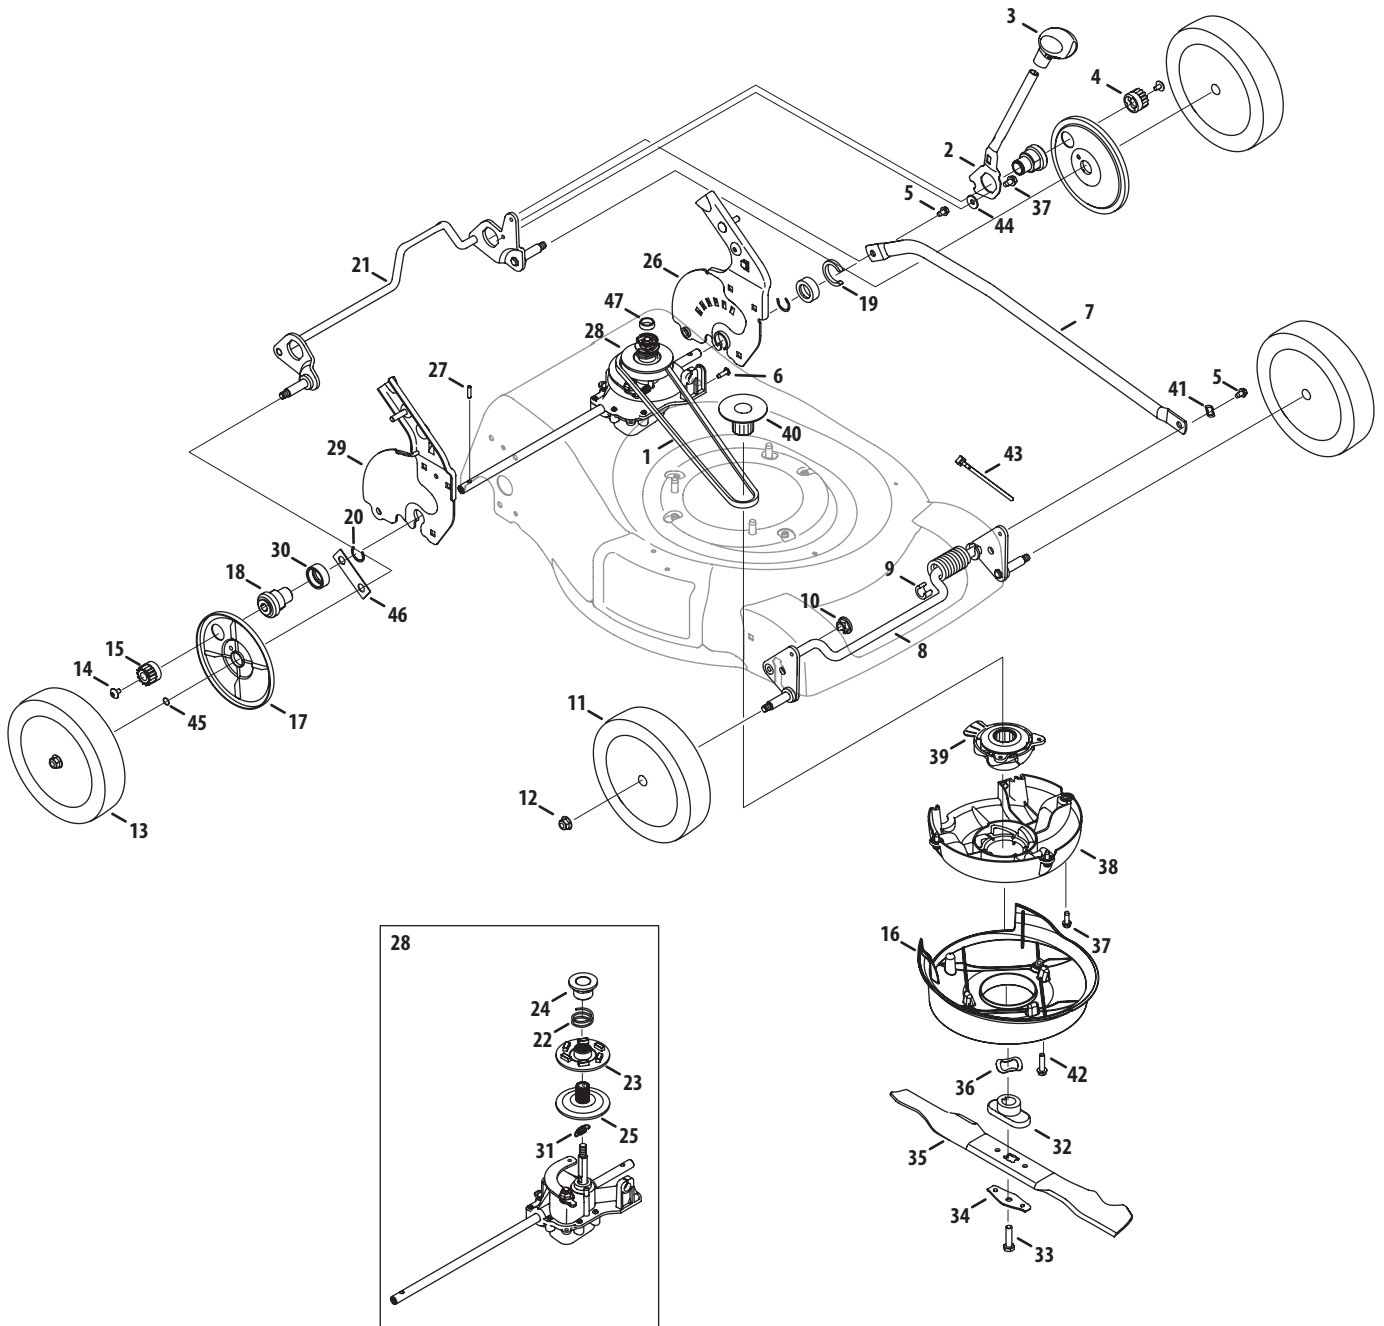

Model 83K

Ref No.	Part Number	Description
1	754-04176	V-Belt
2	732-04338B	Spring Lever
3	720-04092	Foam Grip
4	717-04540	Spur Gear, 14T - LH
5	738-04278	Shldr. Screw, 1/4-20 x 0.50
6	710-04762	Screw, #12-16
7	749-04267A	Cross Bracket
8	687-02204	Front Bracket Assembly
9	731-05470	Clip Spacer
10	741-04136B	Split Hex Flange Bearing
11	734-04014B	Front Wheel
12	712-04065	Flange Lock Nut, 3/8-16
13	634-04207D	Rear Wheel
14	710-04531	Screw, 1/4-20 x .39
15	717-04539	Spur Gear, 14T - RH
16	731-06284	Baffle
17	731-06355	Wheel Dust Cover
18	687-02415	Transmission Bearing Support
19	731-05872	Clip Spacer
20	716-0198	Retaining Ring .875
21	687-02314A	Rear Bracket Assembly
22	732-04527	Compression Spring
23	756-04316	Upper Pulley
24	712-04161	Nut, Shldr.

Ref No.	Part Number	Description
25	756-04317	Lower Pulley
26	687-02320	Handle Bracket Assembly LH
27	715-0221	Dowel Pin
28	618-04670	Transmission Assembly
29	687-02321	Handle Bracket Assembly RH
30	748-0390	Bearing Support Spacer
31	732-04313	Extension Spring
32	748-0376A	Blade Adapter
33	710-1044	Screw, 3/8-24 x 1.50
34	736-0524B	Blade Bell Support
35	742-0741	21" Mulching Blade
36	736-0526	Washer, Wave, .88 x 1.31 x .029
37	710-0599	TT Screw, 1/4-20 x .500
38	731-06112	Engine Baffle
39	656-04046	Lower Pulley Assembly
40	756-04315A	Pulley, Half
41	736-3012A	Washer, Wave, .390 x .625 x .016
42	710-04774	Screw, 1/4-15 x 1.250
43	725-0157	Cable Tie
44	736-0242	Washer, Bell, .340 x .872 x .080
45	732-04543	Ring, .375ID x .054
46	787-01673	Gear Retainer Strap
47	750-05022	Spchr., 7/8 x 1.265