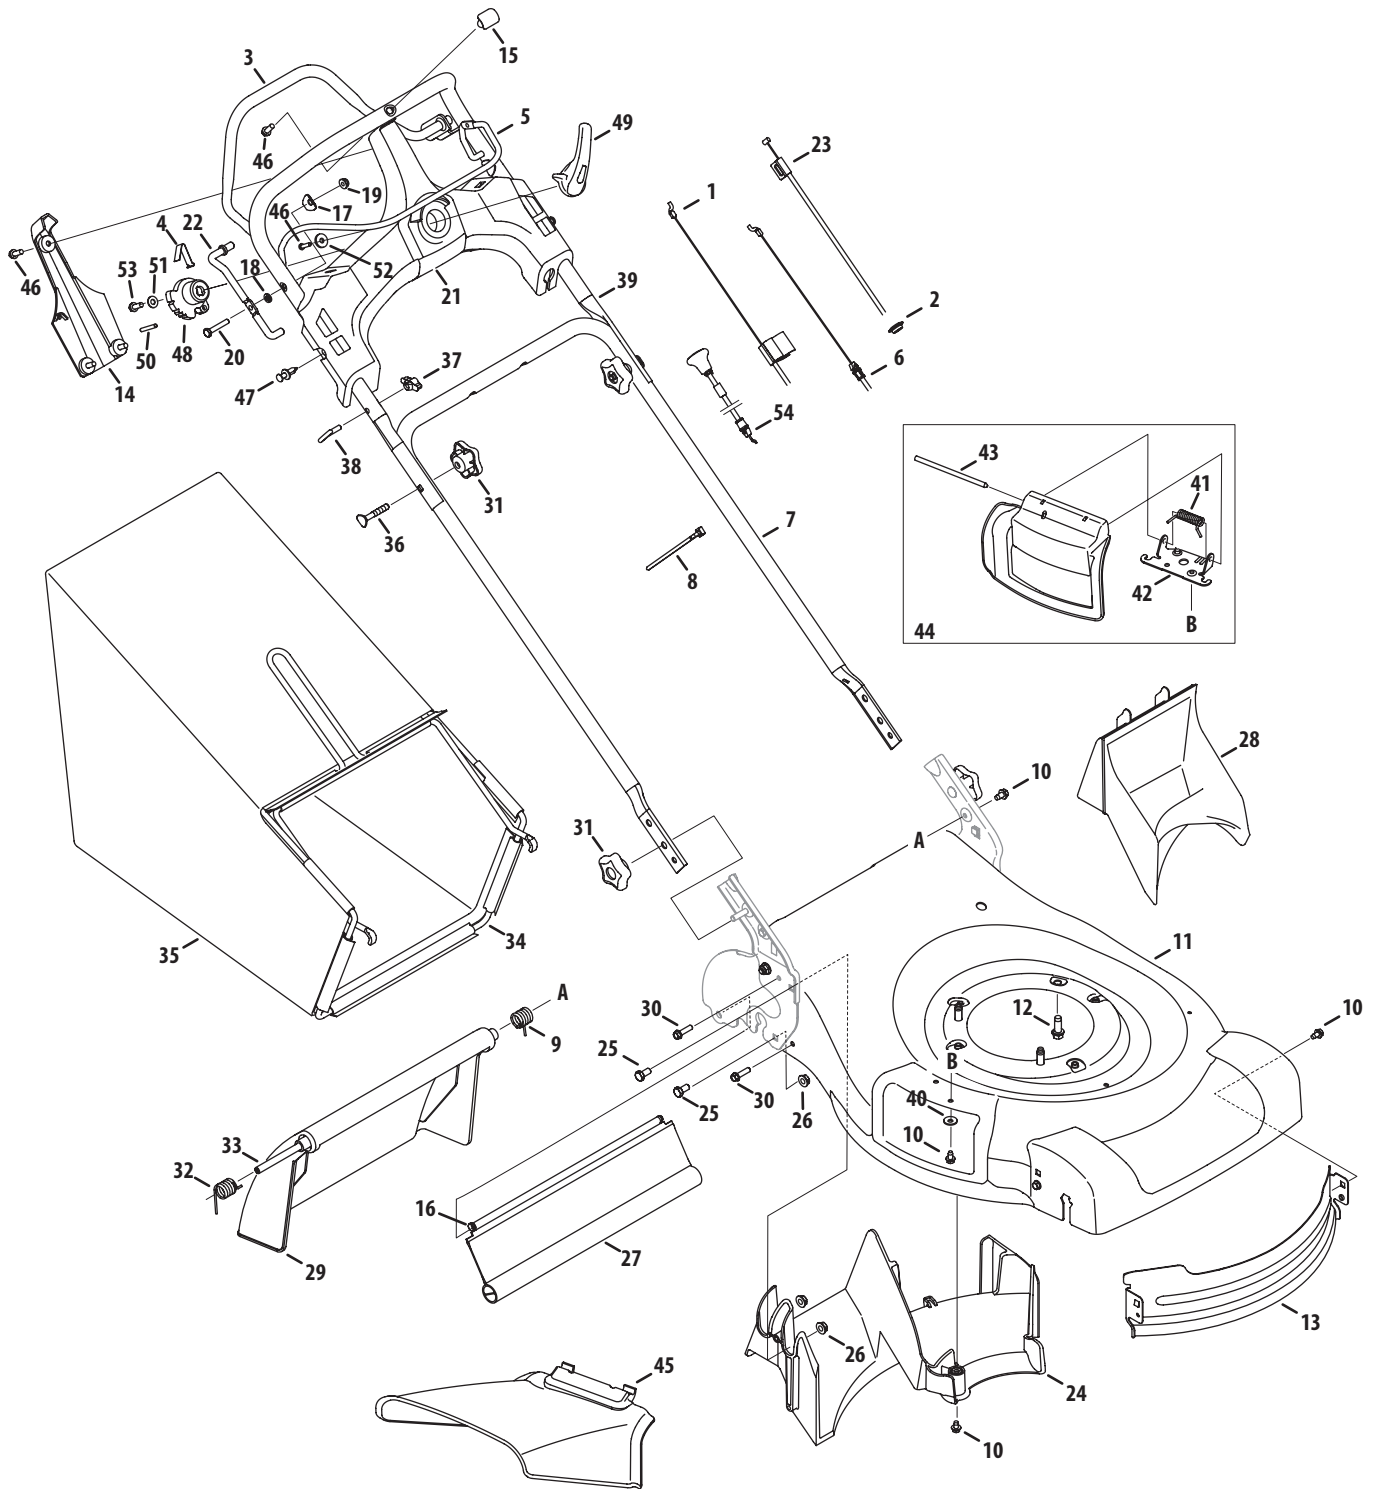

Model 83K

Ref No.	Part Number	Description
1	746-04515	Drive Cable
2	735-04059	Rubber Grommet
3	687-02417	Drive Control
4	732-04516	Shift Spring
5	747-04917A	Blade Control
6	746-04516	Control Cable
7	749-04037	Lower Handle
8	725-0157	Cable Tie
9	732-04265	Torsion Spring, LH
10	710-0599	TT Screw, 1/4-20 x .500
11	787-01618	21-inch Deck
12	710-0654A	TT Screw, 3/8-16 x 1.00
13	787-01346	Front Deck Baffle
14	731-06304	Variable Speed Cont. Panel Cover
15	731-06305	Variable Speed Cont. Panel Cover
16	710-0779A	Screw, #10-16 x .500
17	736-0451	Saddle Washer
18	736-0329	Washer, Lock, 1/4
19	712-04064	Nut, Flange Lock, 1/4-20
20	710-0606	Screw, 1/4-20 x 1.50
21	631-04278	Variable Speed Control Panel
22	747-04718	Bail Pivot Rod - RH
	747-04719	Bail Pivot Rod - LH
23	746-04439	Variable Speed Cable
24	731-06173	Rear Baffle
25	710-3025	Screw, 5/16-18 x .625
26	712-04063	Flange Lock Nut, 5/16-18
27	731-05462A	Trailshield

Ref No.	Part Number	Description
28	731-05157	Mulch Plug
29	731-05017A	Rear Door
30	710-1241	Screw, 1/4-15 x 1.00
31	720-04072	Star Knob
32	732-04264	Torsion Spring, RH
33	711-04374	Door Pivot Rod
34	647-04051	Grass Catcher Frame
35	664-04045	Grass Catcher
36	710-1174	Carriage Bolt, 5/16-18 x 2.00
37	720-0279	Wing Nut
38	710-1205	Eye Bolt
39	749-04436	Upper Handle
40	736-0270	Bell Washer, .265 x .75 x .062
41	732-1014	Torsion Spring
42	17032A	Chute Deflector Adapter
43	747-0710	Hinge Pin
44	687-02055	Mulch Plug Assembly
45	731-04177	Side Discharge Chute
46	710-04373A	Screw, #12-16 x .75
47	728-0199	Rivet, Plastic
48	731-06189	4 Speed Actuator
49	731-06193	Speed Selector Level
50	715-04073	Dowel Pin
51	736-0275	Washer, Flat, .344 x .688 x .065
52	736-3000	Washer, Flat, .250 x .750 x .119
53	710-0895	Screw, 1/4-15 x .750
54	746-04517	Choke Cable