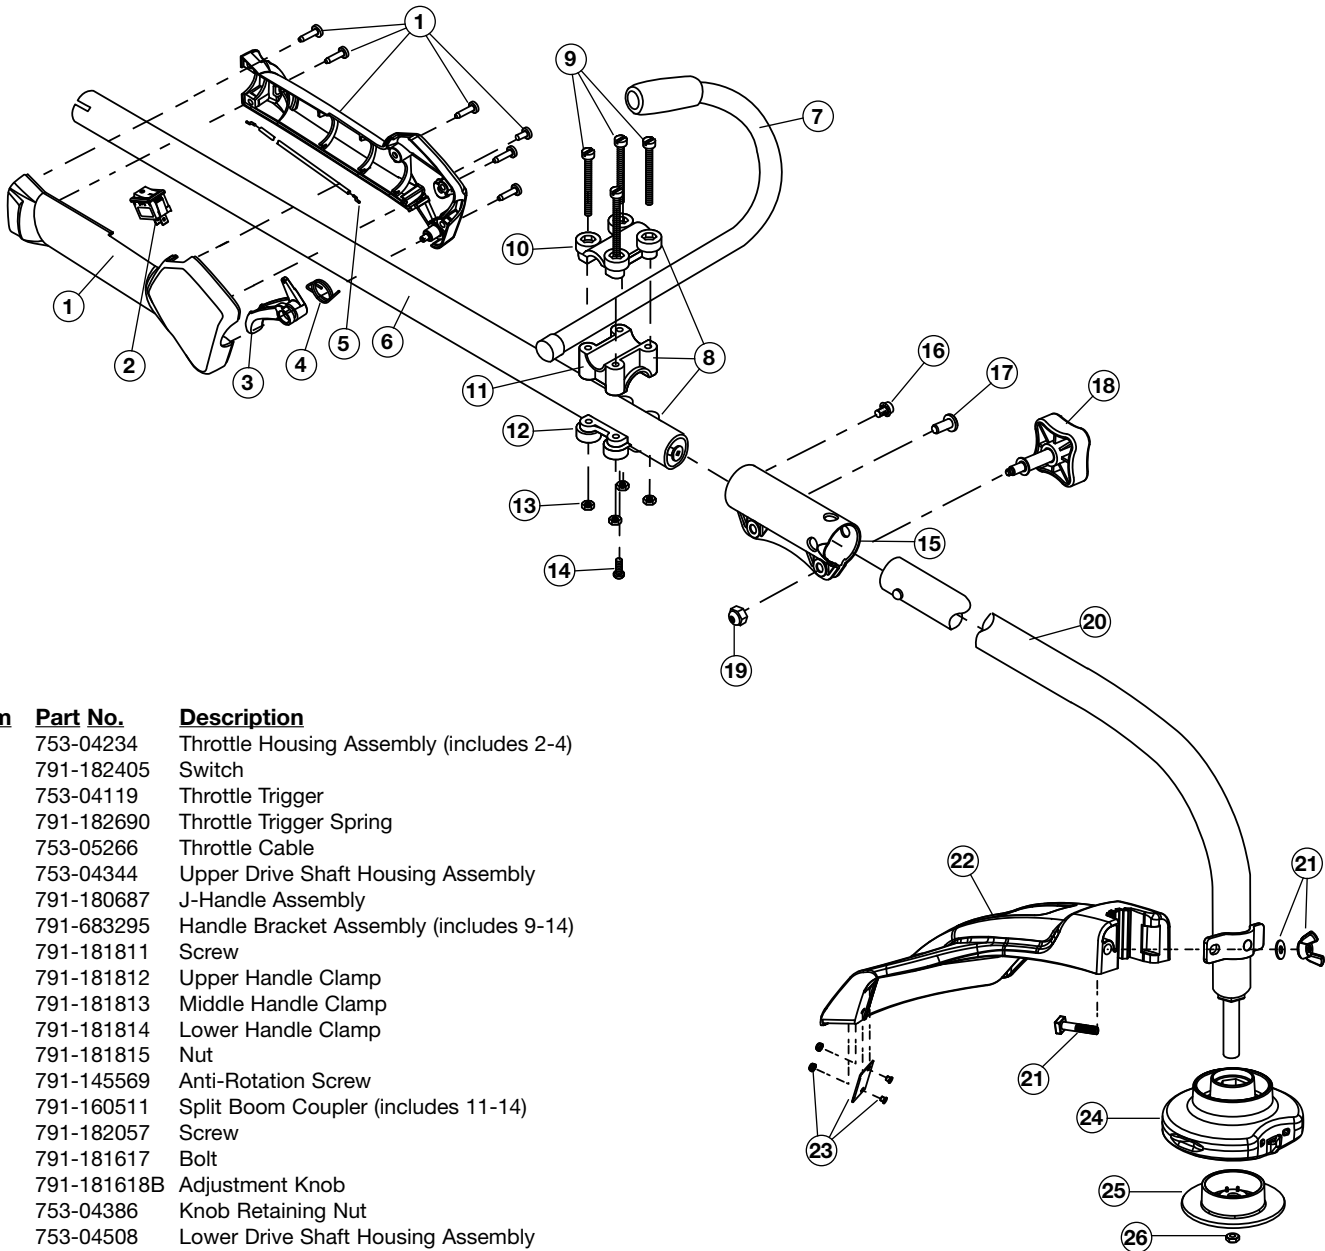

# REPLACEMENT PARTS - MODEL YM4125CS 4-CYCLE GAS TRIMMER

PPN 41ADY42C901

Item	Part No.	Description
1	753-04234	Throttle Housing Assembly (includes 2-4)
2	791-182405	Switch
3	753-04119	Throttle Trigger
4	791-182690	Throttle Trigger Spring
5	753-05266	Throttle Cable
6	753-04344	Upper Drive Shaft Housing Assembly
7	791-180687	J-Handle Assembly
8	791-683295	Handle Bracket Assembly (includes 9-14)
9	791-181811	Screw
10	791-181812	Upper Handle Clamp
11	791-181813	Middle Handle Clamp
12	791-181814	Lower Handle Clamp
13	791-181815	Nut
14	791-145569	Anti-Rotation Screw
15	791-160511	Split Boom Coupler (includes 11-14)
16	791-182057	Screw
17	791-181617	Bolt
18	791-181618B	Adjustment Knob
19	753-04386	Knob Retaining Nut
20	753-04508	Lower Drive Shaft Housing Assembly
21	753-04282	Guard Mounting Hardware
22	753-04283	Guard Assembly (includes 23)
23	791-180553	Blade Assembly
24	753-05470	Fixe Line Head Assembly (includes 25 & 26)
25	753-05428	Glide Cap
26	753-05429	Locknut

## 4-CYCLE GAS TRIMMER

PPN 41ADY42C901

Item	Part No.	Description
1	753-05272	Lower Drive Shaft Housing Assembly (includes 18)
2	753-05453	Shift Handle Assembly (includes 3)
3	753-1202	Screw
4	753-05233	Clutch Drum Container
5	753-05257	Clutch Assembly
6	791-182396	Washer
7	753-05454	Housing Assembly (includes 8)
8	753-05274	Screw
9	753-05455	Nozzle
10	753-05276	Impeller
11	753-05277	Clutch Drum Assembly w/Spool Shaft
12	753-05456	Fixed Line Head (includes 13 & 14)
13	753-05428	Glide Cap
14	753-05429	Locknut
15	753-05282	Guard Assembly w/Blade (includes 16 & 17)
16	753-05283	Screw
17	791-180217	Nut
18	791-153597	Clamp