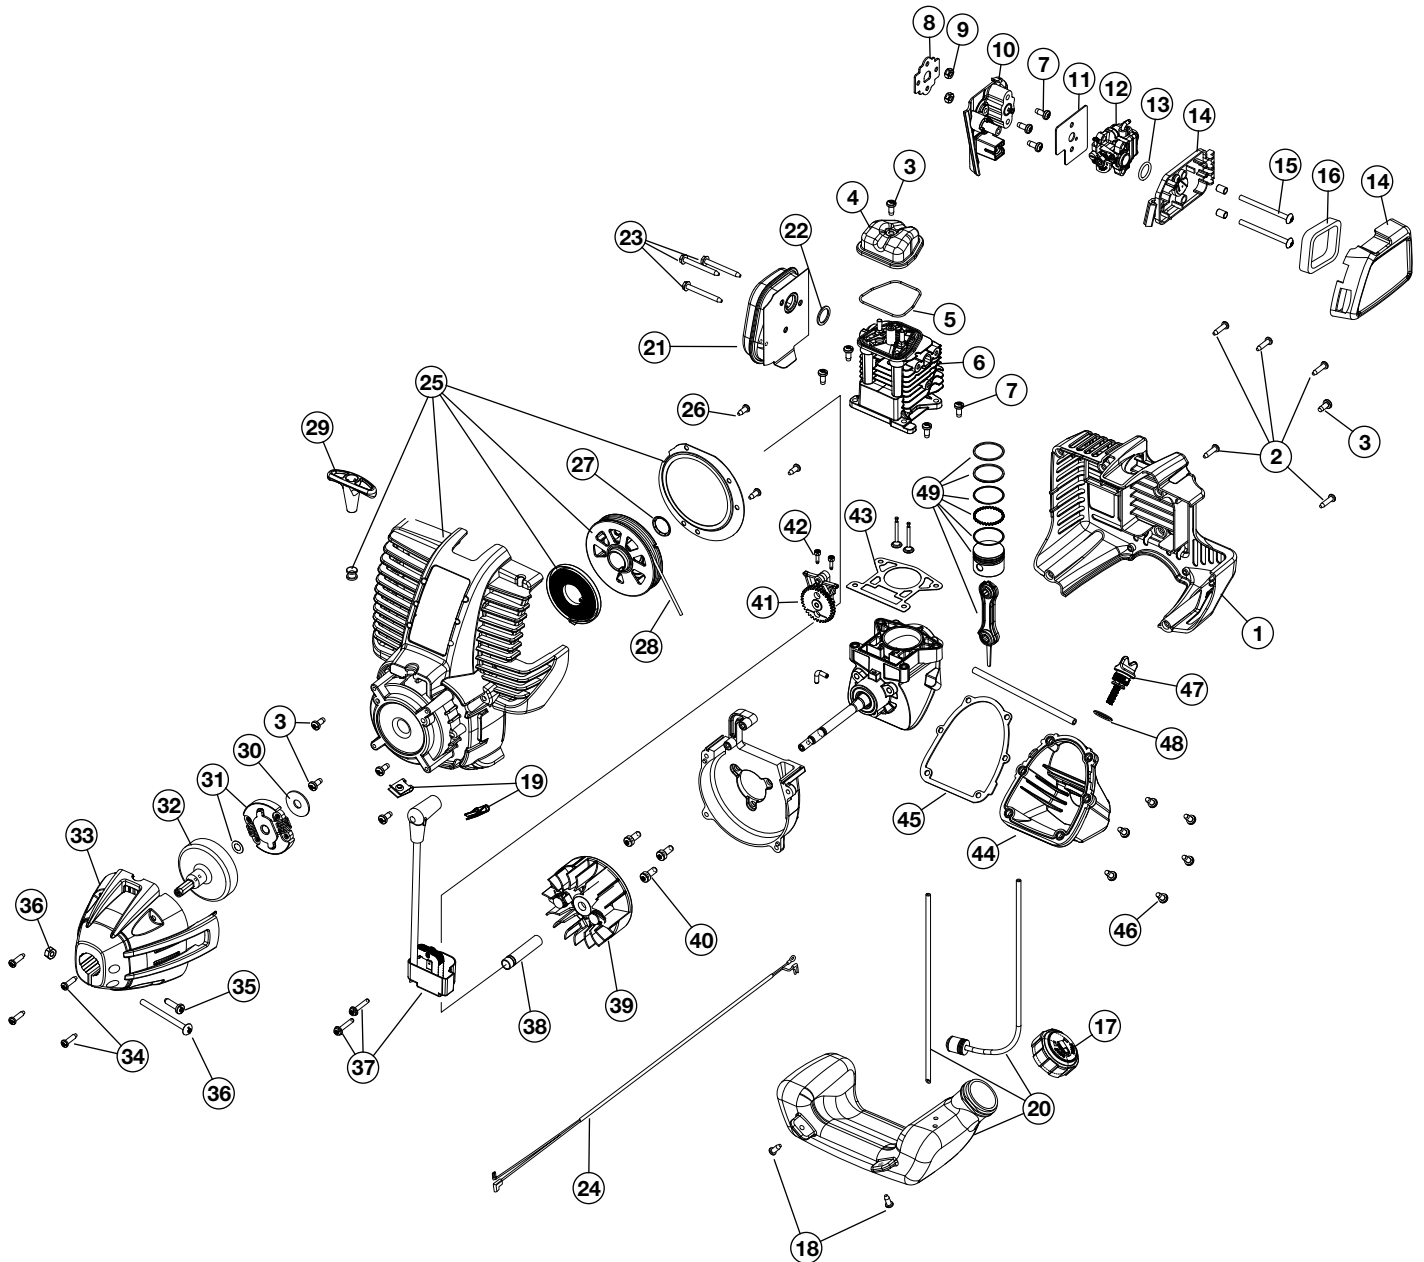

# REPLACEMENT PARTS - MODEL YM4125CS 4-CYCLE GAS TRIMMER

PPN 41ADY42C901

# REPLACEMENT PARTS - MODEL YM4125CS

# REPLACEMENT PARTS - MODEL YM4125CS 4-CYCLE GAS TRIMMER

PPN 41ADY42C901

Item	Part No.	Description
1	753-04234	Throttle Housing Assembly (includes 2-4)
2	791-182405	Switch
3	753-04119	Throttle Trigger
4	791-182690	Throttle Trigger Spring
5	753-05266	Throttle Cable
6	753-04344	Upper Drive Shaft Housing Assembly
7	791-180687	J-Handle Assembly
8	791-683295	Handle Bracket Assembly (includes 9-14)
9	791-181811	Screw
10	791-181812	Upper Handle Clamp
11	791-181813	Middle Handle Clamp
12	791-181814	Lower Handle Clamp
13	791-181815	Nut
14	791-145569	Anti-Rotation Screw
15	791-160511	Split Boom Coupler (includes 11-14)
16	791-182057	Screw
17	791-181617	Bolt
18	791-181618B	Adjustment Knob
19	753-04386	Knob Retaining Nut
20	753-04508	Lower Drive Shaft Housing Assembly
21	753-04282	Guard Mounting Hardware
22	753-04283	Guard Assembly (includes 23)
23	791-180553	Blade Assembly
24	753-05470	Fixe Line Head Assembly (includes 25 & 26)
25	753-05428	Glide Cap
26	753-05429	Locknut

## 4-CYCLE GAS TRIMMER

PPN 41ADY42C901

Item	Part No.	Description
1	753-05272	Lower Drive Shaft Housing Assembly (includes 18)
2	753-05453	Shift Handle Assembly (includes 3)
3	753-1202	Screw
4	753-05233	Clutch Drum Container
5	753-05257	Clutch Assembly
6	791-182396	Washer
7	753-05454	Housing Assembly (includes 8)
8	753-05274	Screw
9	753-05455	Nozzle
10	753-05276	Impeller
11	753-05277	Clutch Drum Assembly w/Spool Shaft
12	753-05456	Fixed Line Head (includes 13 & 14)
13	753-05428	Glide Cap
14	753-05429	Locknut
15	753-05282	Guard Assembly w/Blade (includes 16 & 17)
16	753-05283	Screw
17	791-180217	Nut
18	791-153597	Clamp