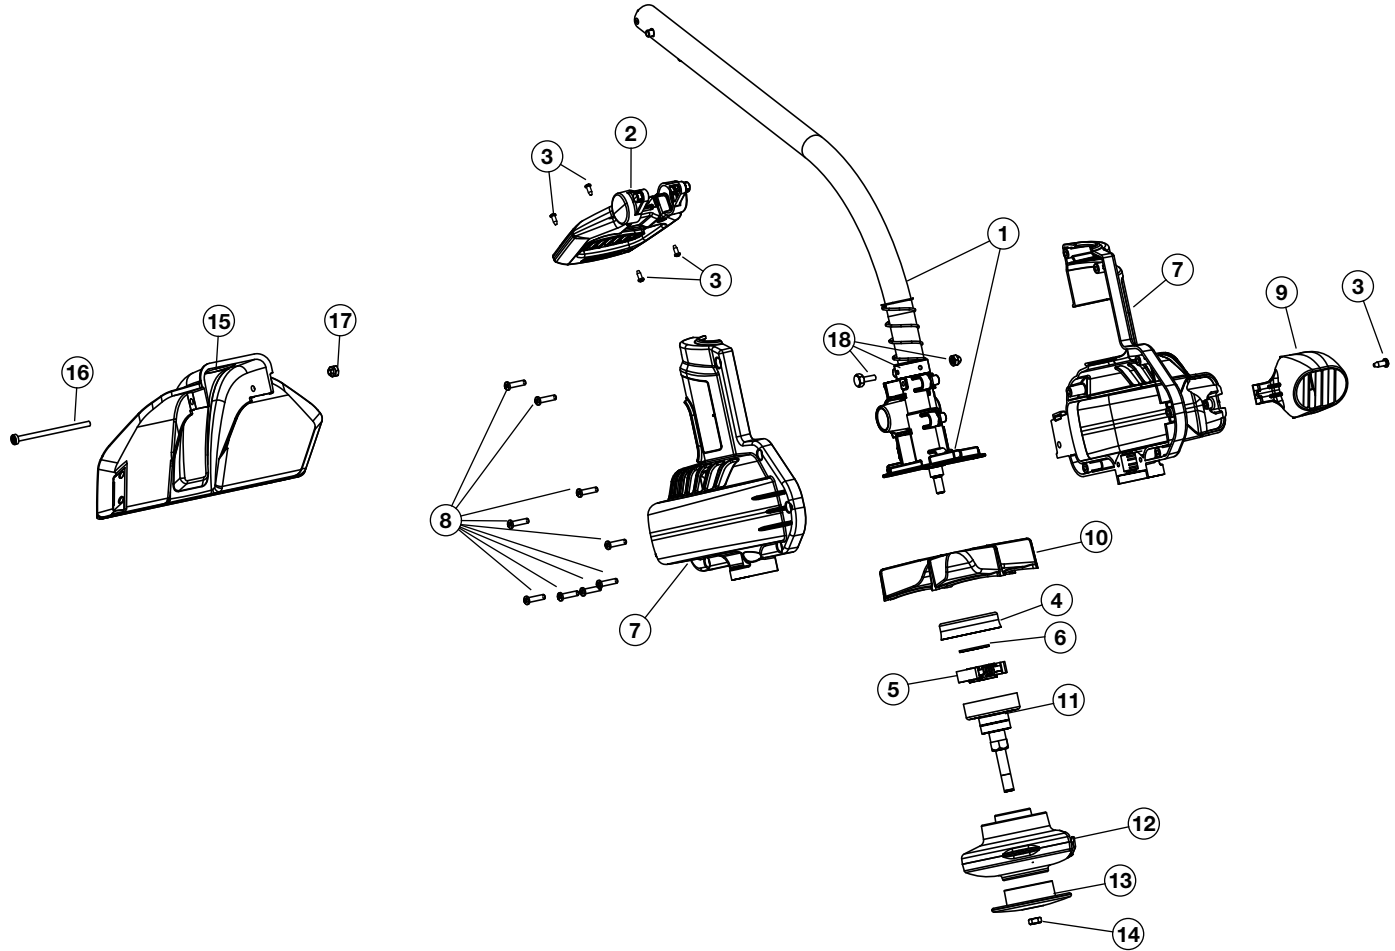

# REPLACEMENT PARTS - MODEL YM4125CS 4-CYCLE GAS TRIMMER

PPN 41ADY42C901

Item	Part No.	Description
1	753-04234	Throttle Housing Assembly (includes 2-4)
2	791-182405	Switch
3	753-04119	Throttle Trigger
4	791-182690	Throttle Trigger Spring
5	753-05266	Throttle Cable
6	753-04344	Upper Drive Shaft Housing Assembly
7	791-180687	J-Handle Assembly
8	791-683295	Handle Bracket Assembly (includes 9-14)
9	791-181811	Screw
10	791-181812	Upper Handle Clamp
11	791-181813	Middle Handle Clamp
12	791-181814	Lower Handle Clamp
13	791-181815	Nut
14	791-145569	Anti-Rotation Screw
15	791-160511	Split Boom Coupler (includes 11-14)
16	791-182057	Screw
17	791-181617	Bolt
18	791-181618B	Adjustment Knob
19	753-04386	Knob Retaining Nut
20	753-04508	Lower Drive Shaft Housing Assembly
21	753-04282	Guard Mounting Hardware
22	753-04283	Guard Assembly (includes 23)
23	791-180553	Blade Assembly
24	753-05470	Fixe Line Head Assembly (includes 25 & 26)
25	753-05428	Glide Cap
26	753-05429	Locknut

## Optional Accessories

- \* 753-05493 Tube of Line

\* Item Not Shown

## 4-CYCLE GAS TRIMMER

PPN 41ADY42C901

Item	Part No.	Description
1	753-05272	Lower Drive Shaft Housing Assembly (includes 18)
2	753-05453	Shift Handle Assembly (includes 3)
3	753-1202	Screw
4	753-05233	Clutch Drum Container
5	753-05257	Clutch Assembly
6	791-182396	Washer
7	753-05454	Housing Assembly (includes 8)
8	753-05274	Screw
9	753-05455	Nozzle
10	753-05276	Impeller
11	753-05277	Clutch Drum Assembly w/Spool Shaft
12	753-05456	Fixed Line Head (includes 13 & 14)
13	753-05428	Glide Cap
14	753-05429	Locknut
15	753-05282	Guard Assembly w/Blade (includes 16 & 17)
16	753-05283	Screw
17	791-180217	Nut
18	791-153597	Clamp