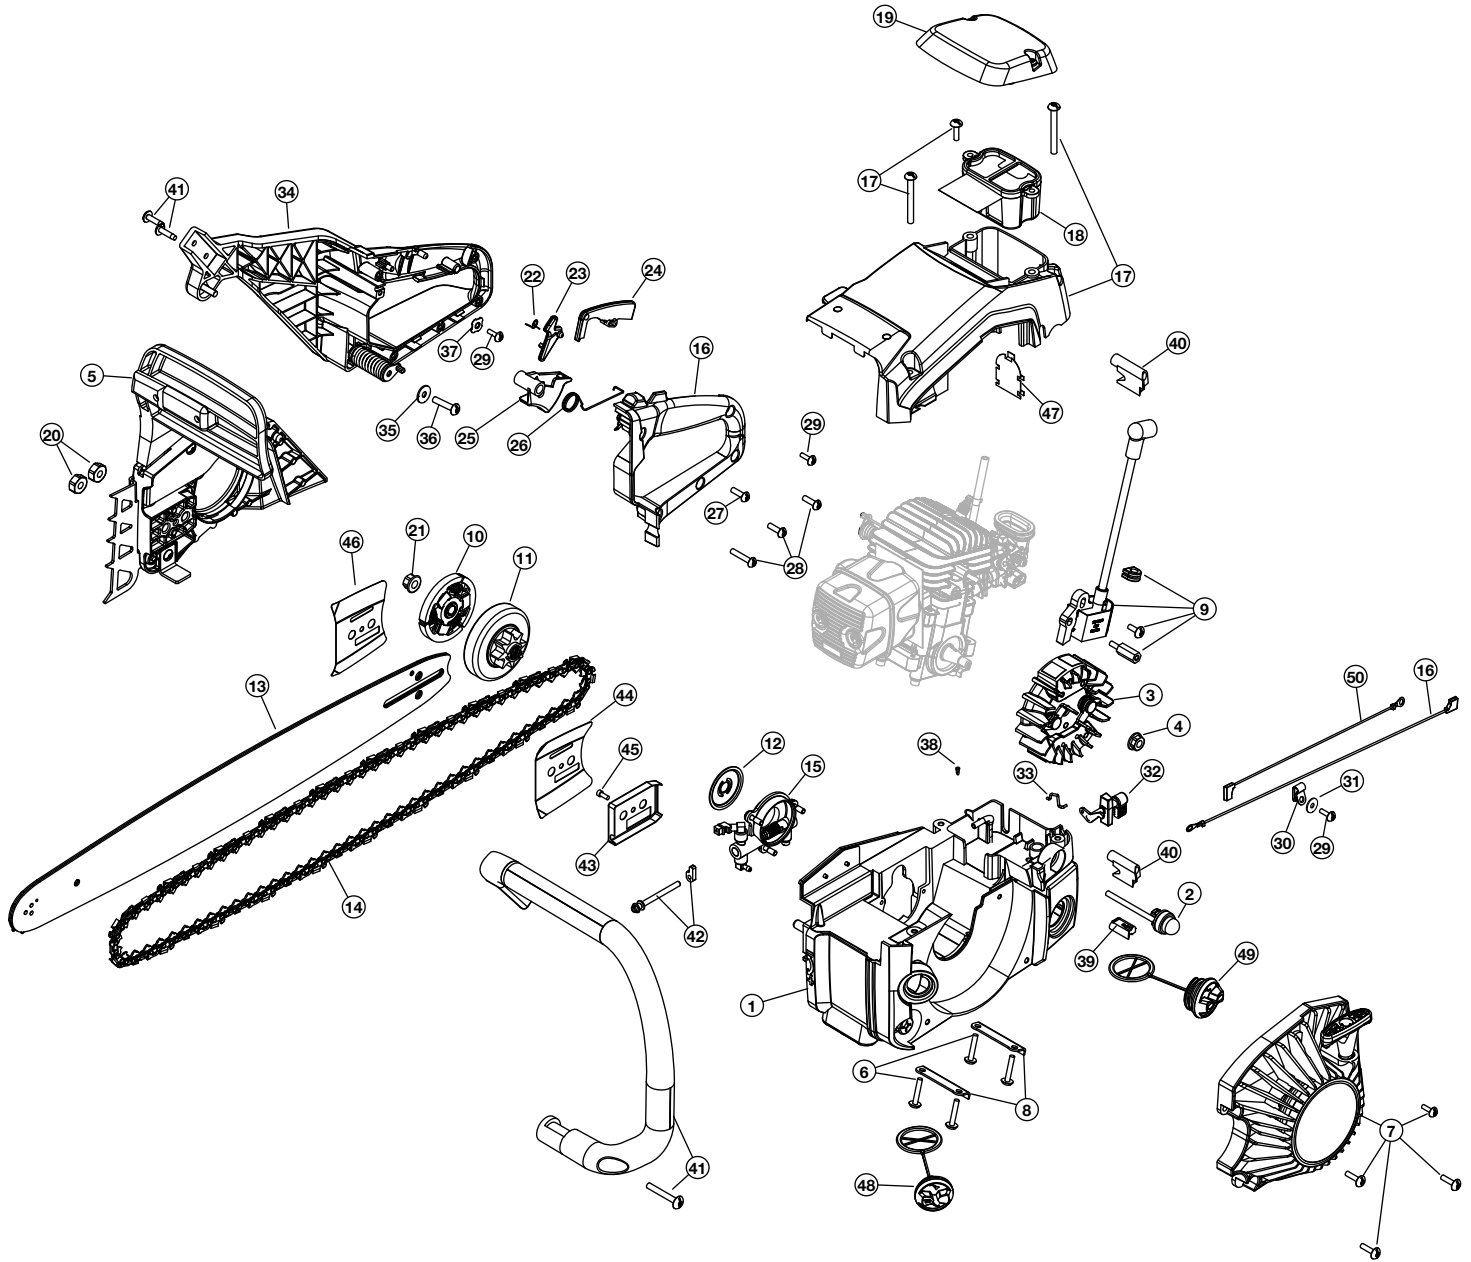

# REPLACEMENT PARTS - MODEL MTD5520

## ENGINE ASSEMBLY

PPN 41AY85AR978

Item	Part No.	Description
1	753-06397	Muffler Screw
2	753-06268	Muffler Assembly (includes 1, 3 & 19)
3	753-06398	Muffler Gasket
4	753-06269	Spark Plug
5	753-06399	Cylinder Assembly (includes 6, 8 & 10)
6	753-06400	Cylinder Gasket
7	753-06401	Piston Assembly
8	753-06402	Cylinder Hardware
9	753-06403	Breather Hose w/clamp
10	753-06404	Isolator Assembly
11	753-06405	Insulator Assembly
12	753-06406	Carburetor Gasket
13	753-06407	Carburetor
14	753-06408	Boot & Bracket Assembly
15	753-06410	Carburetor Hardware
16	753-06411	Grommet
17	753-06409	Throttle Cable
18	753-06412	Shortblock Assembly (includes 4-10)
19	753-06507	Muffler Plug

# REPLACEMENT PARTS - MODEL MTD5520 ENGINE ASSEMBLY PPN 41AY85AR978

Item	Part No.	Description
1	753-06424	Housing Assembly
2	753-06425	Primer Bulb Assembly
3	753-06426	Flywheel Assembly
4	753-06427	Flywheel Nut
5	753-06386	Chain Brake Assembly
6	753-06429	Engine Mount Screw
7	753-06430	Starter Housing Assembly
8	753-06431	Engine Mount Plate Assembly (includes 6)
9	753-06432	Module Assembly
10	753-06449	Clutch
11	753-06450	Clutch Drum Assembly
12	753-06451	Oil Pump Shield
13	753-06266	Bar
14	753-06267	20" Chain
15	753-06387	Oil Pump Assembly
16	753-06390	Rear Handle Cover Assembly w/switch
17	753-06456	Top Cover Assembly
18	753-06457	Air Cleaner Assembly
19	753-06458	Air Cleaner Cover Assembly
20	753-06460	Bar Nut
21	753-06461	Clutch Nut
22	753-06462	Idle Latch Spring
23	753-06463	High Idle Latch
24	753-06464	Trigger Release
25	753-06465	Throttle Trigger
26	753-06466	Trigger Release Spring
27	753-06467	Upper Grip Screw