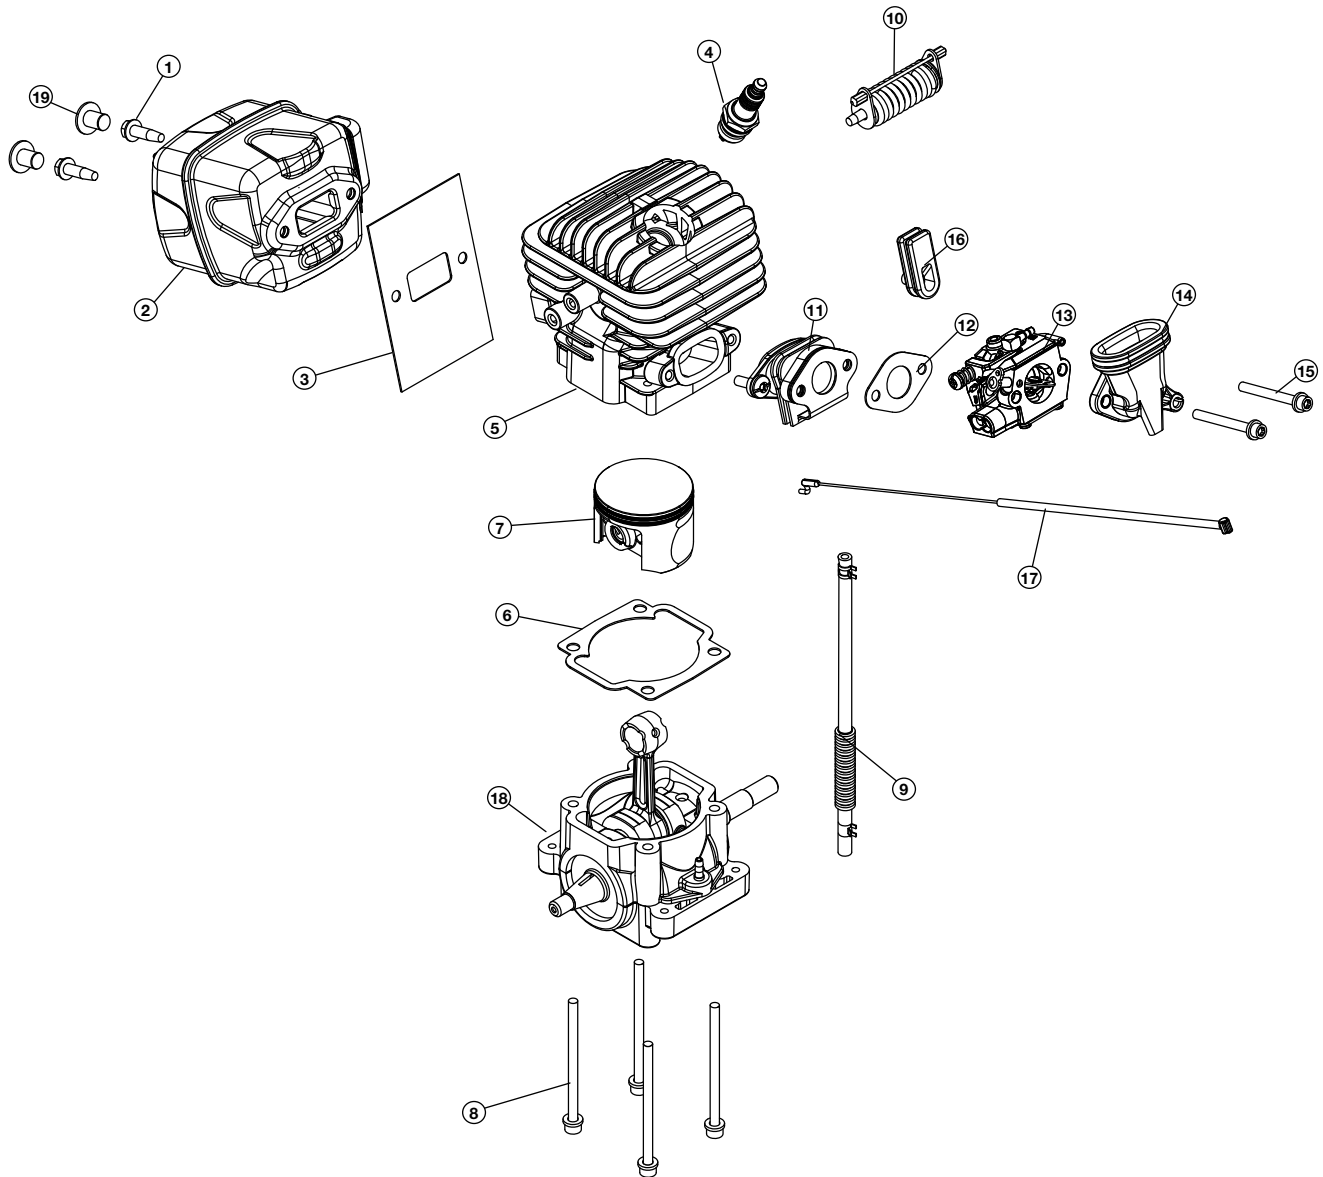

## ENGINE ASSEMBLY

PPN 41AY85AR978

Item	Part No.	Description
1	753-06397	Muffler Screw
2	753-06268	Muffler Assembly (includes 1, 3 & 19)
3	753-06398	Muffler Gasket
4	753-06269	Spark Plug
5	753-06399	Cylinder Assembly (includes 6, 8 & 10)
6	753-06400	Cylinder Gasket
7	753-06401	Piston Assembly
8	753-06402	Cylinder Hardware
9	753-06403	Breather Hose w/clamp
10	753-06404	Isolator Assembly
11	753-06405	Insulator Assembly
12	753-06406	Carburetor Gasket
13	753-06407	Carburetor
14	753-06408	Boot & Bracket Assembly
15	753-06410	Carburetor Hardware
16	753-06411	Grommet
17	753-06409	Throttle Cable
18	753-06412	Shortblock Assembly (includes 4-10)
19	753-06507	Muffler Plug

# REPLACEMENT PARTS - MODEL MTD5520 ENGINE ASSEMBLY PPN 41AY85AR978

Item	Part No.	Description
1	753-06424	Housing Assembly
2	753-06425	Primer Bulb Assembly
3	753-06426	Flywheel Assembly
4	753-06427	Flywheel Nut
5	753-06386	Chain Brake Assembly
6	753-06429	Engine Mount Screw
7	753-06430	Starter Housing Assembly
8	753-06431	Engine Mount Plate Assembly (includes 6)
9	753-06432	Module Assembly
10	753-06449	Clutch
11	753-06450	Clutch Drum Assembly
12	753-06451	Oil Pump Shield
13	753-06266	Bar
14	753-06267	20" Chain
15	753-06387	Oil Pump Assembly
16	753-06390	Rear Handle Cover Assembly w/switch
17	753-06456	Top Cover Assembly
18	753-06457	Air Cleaner Assembly
19	753-06458	Air Cleaner Cover Assembly
20	753-06460	Bar Nut
21	753-06461	Clutch Nut
22	753-06462	Idle Latch Spring
23	753-06463	High Idle Latch
24	753-06464	Trigger Release
25	753-06465	Throttle Trigger
26	753-06466	Trigger Release Spring
27	753-06467	Upper Grip Screw