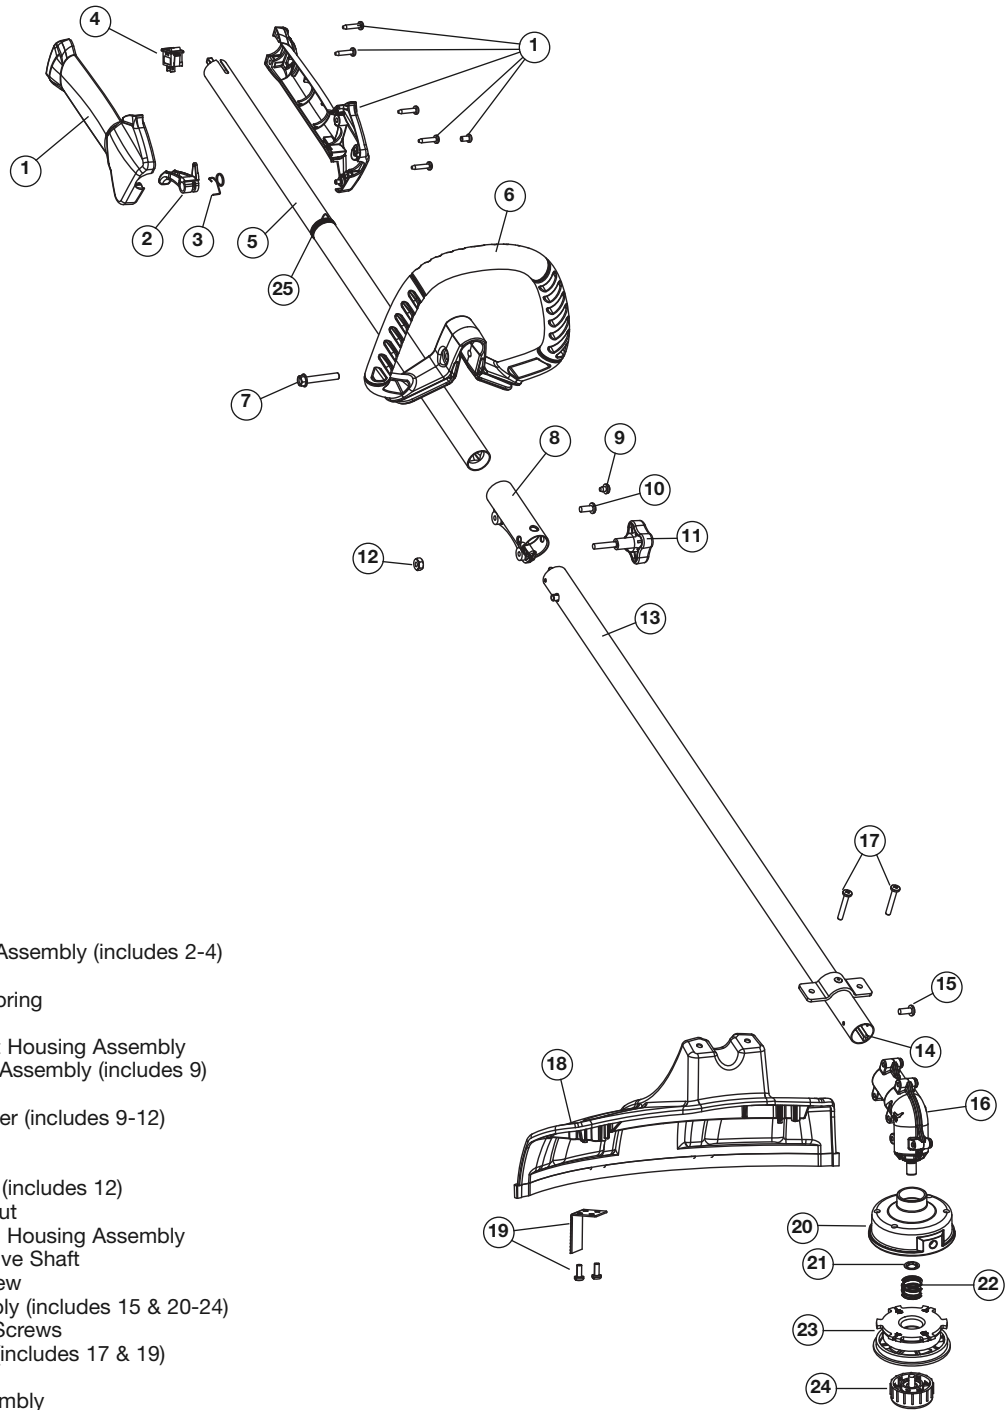

REPLACEMENT PARTS - MODEL TB80 EC

2-CYCLE GAS TRIMMER

PPN 41ADT80C966

Item	Part No.	Description
1	753-06243	Rear Cover Assembly (includes 2)
2	791-181862	Starter Screw
3	753-06244	Starter Assembly Guard (includes 2)
4	753-06245	Rear Engine Cover (includes 5)
5	791-181345	Cover Screw
6	753-06104	Adapter
7	753-06091	Pawl Assembly
8	753-06246	Flywheel Assembly
9	753-06247	Washer
10	753-06248	Spacer
11	753-05860	Clutch Assembly
12	753-06249	Clutch Cover Assembly (includes 2, 13-15 & 21)
13	791-182519	Anti-Rotation Screw
14	753-04003	Clamp Screw
15	791-180217	Clamp Nut
16	753-06182	Muffler Assembly
17	753-04619	Muffler Gasket
18	753-06250	Fuel Tank Assembly (includes 19 & 20)

* Items Not Shown

REPLACEMENT PARTS - MODEL TB80 EC

2-CYCLE GAS TRIMMER

PPN 41ADT80C966

Item	Part No.	Description
1	753-04234	Throttle Housing Assembly (includes 2-4)
2	753-04119	Throttle Trigger
3	791-182690	Throttle Trigger Spring
4	791-182405	Switch
5	753-04344	Upper Drive Shaft Housing Assembly
6	753-06039	Deluxe D-Handle Assembly (includes 9)
7	753-06040	Bolt
8	753-1190	Split Boom Coupler (includes 9-12)
9	791-182057	Screw
10	791-181617	Bolt
11	791-181951	Adjustment Knob (includes 12)
12	753-04386	Knob Retaining Nut
13	753-06139	Lower Drive Shaft Housing Assembly
14	753-05267	Lower Flexible Drive Shaft
15	753-05698	Anti-Rotation Screw
16	753-06140	Gear Box Assembly (includes 15 & 20-24)
17	753-06125	Shield Mounting Screws
18	753-06123	Shield Assembly (includes 17 & 19)
19	753-06126	Blade Assembly
20	753-04284	Outer Spool Assembly
21	791-610660	Retainer
22	791-610317B	Spring
23	753-1155	Inner Reel
24	791-153066B	Bump Knob Assembly
25	791-610327	Shoulder Strap Clip
*	753-1156	Reel & Line Assembly
*	791-682075B	Shoulder Strap
*	753-05778	Fixed Line Insert
*	791-180920	.095 Replacement Line