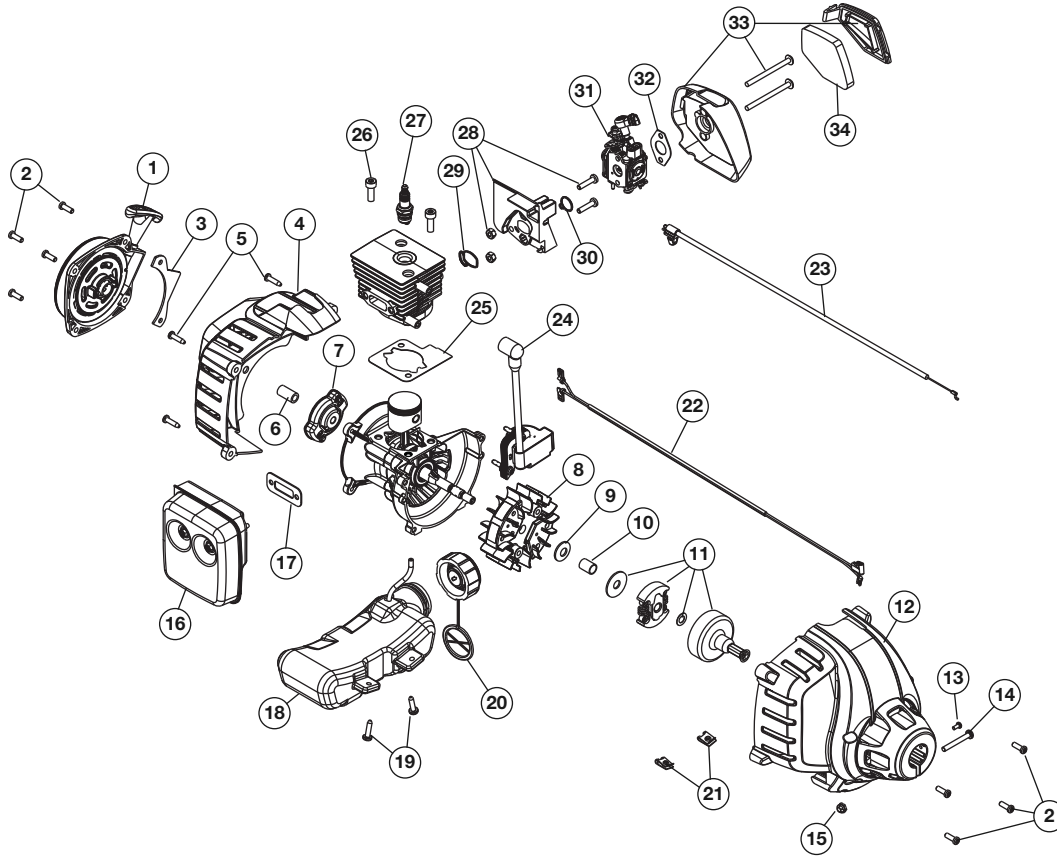

REPLACEMENT PARTS - MODEL TB80 EC

2-CYCLE GAS TRIMMER

PPN 41ADT80C966

Item	Part No.	Description
1	753-06243	Rear Cover Assembly (includes 2)
2	791-181862	Starter Screw
3	753-06244	Starter Assembly Guard (includes 2)
4	753-06245	Rear Engine Cover (includes 5)
5	791-181345	Cover Screw
6	753-06104	Adapter
7	753-06091	Pawl Assembly
8	753-06246	Flywheel Assembly
9	753-06247	Washer
10	753-06248	Spacer
11	753-05860	Clutch Assembly
12	753-06249	Clutch Cover Assembly (includes 2, 13-15 & 21)
13	791-182519	Anti-Rotation Screw
14	753-04003	Clamp Screw
15	791-180217	Clamp Nut
16	753-06182	Muffler Assembly
17	753-04619	Muffler Gasket
18	753-06250	Fuel Tank Assembly (includes 19 & 20)

* Items Not Shown

REPLACEMENT PARTS - MODEL TB80 EC

2-CYCLE GAS TRIMMER

PPN 41ADT80C966

Item	Part No.	Description
1	753-04234	Throttle Housing Assembly (includes 2-4)
2	753-04119	Throttle Trigger
3	791-182690	Throttle Trigger Spring
4	791-182405	Switch
5	753-04344	Upper Drive Shaft Housing Assembly
6	753-06039	Deluxe D-Handle Assembly (includes 9)
7	753-06040	Bolt
8	753-1190	Split Boom Coupler (includes 9-12)
9	791-182057	Screw
10	791-181617	Bolt
11	791-181951	Adjustment Knob (includes 12)
12	753-04386	Knob Retaining Nut
13	753-06139	Lower Drive Shaft Housing Assembly
14	753-05267	Lower Flexible Drive Shaft
15	753-05698	Anti-Rotation Screw
16	753-06140	Gear Box Assembly (includes 15 & 20-24)
17	753-06125	Shield Mounting Screws
18	753-06123	Shield Assembly (includes 17 & 19)
19	753-06126	Blade Assembly
20	753-04284	Outer Spool Assembly
21	791-610660	Retainer
22	791-610317B	Spring
23	753-1155	Inner Reel
24	791-153066B	Bump Knob Assembly
25	791-610327	Shoulder Strap Clip
*	753-1156	Reel & Line Assembly
*	791-682075B	Shoulder Strap
*	753-05778	Fixed Line Insert
*	791-180920	.095 Replacement Line