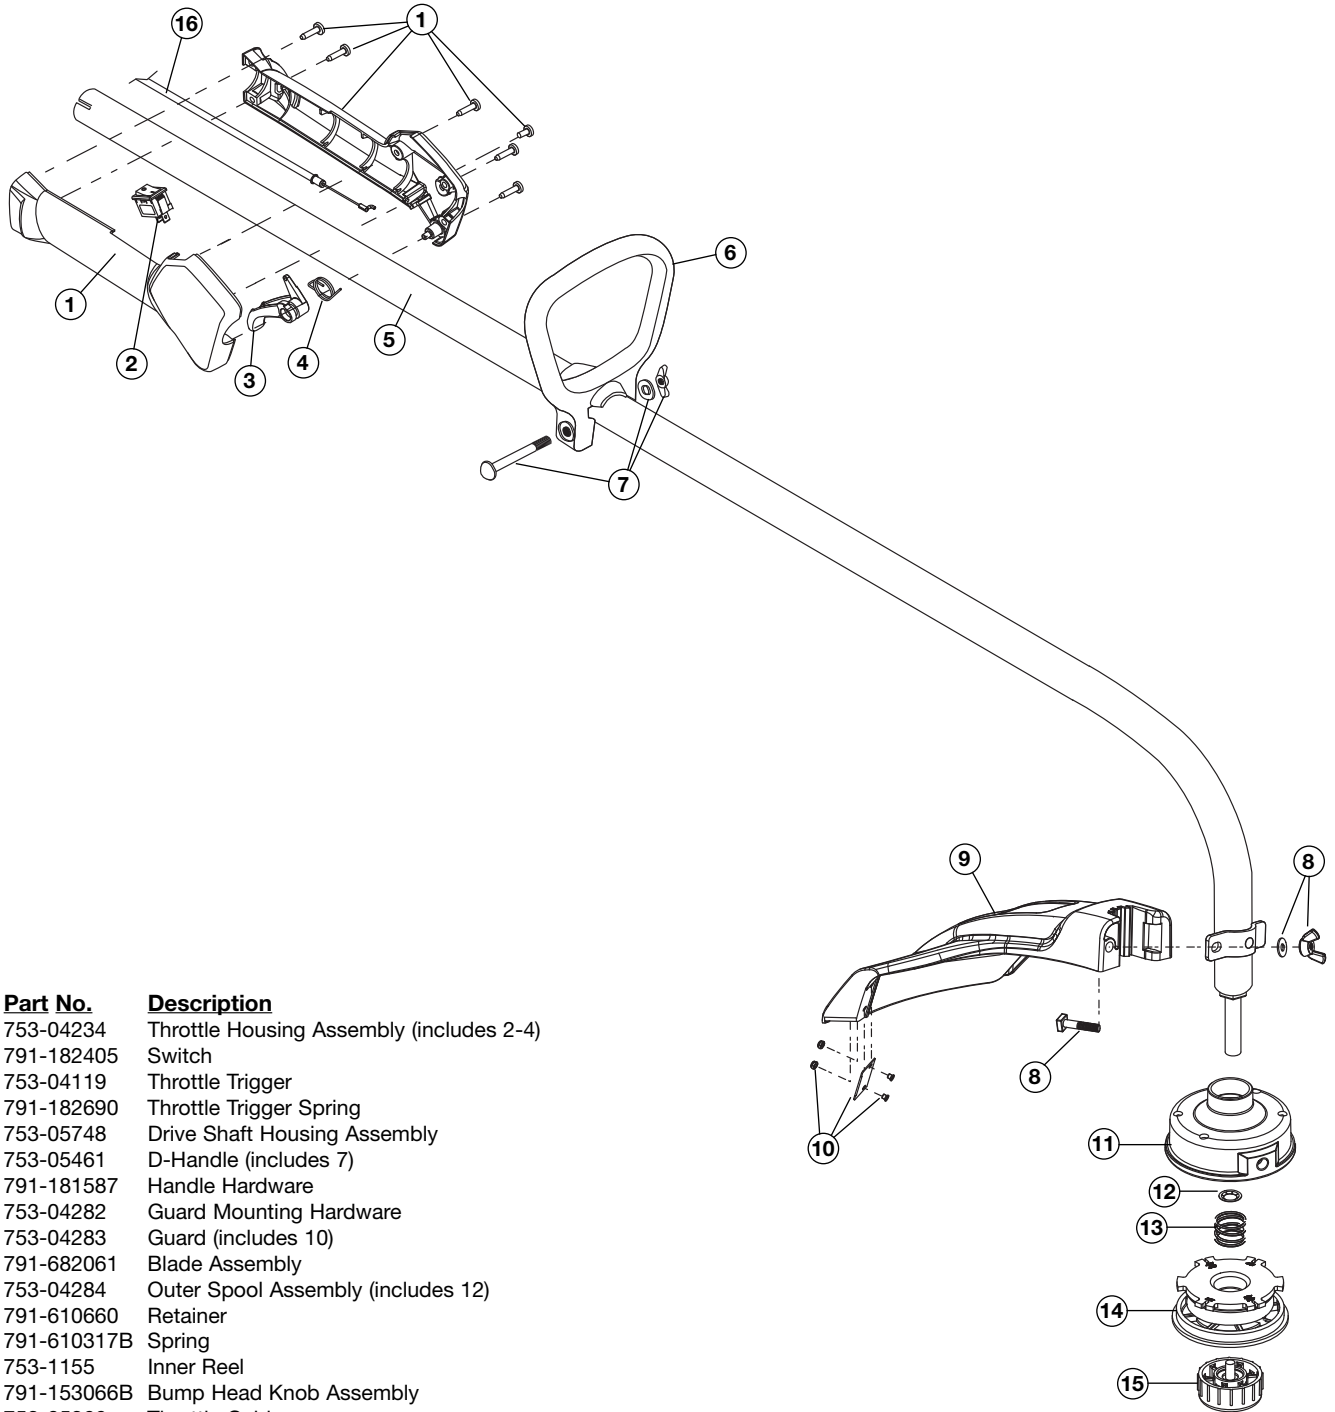

REPLACEMENT PARTS - MODEL TB514es

4-CYCLE GAS TRIMMER

PPN 41BDT51G966

Item	Part No.	Description
1	753-04234	Throttle Housing Assembly (includes 2-4)
2	791-182405	Switch
3	753-04119	Throttle Trigger
4	791-182690	Throttle Trigger Spring
5	753-05748	Drive Shaft Housing Assembly
6	753-05461	D-Handle (includes 7)
7	791-181587	Handle Hardware
8	753-04282	Guard Mounting Hardware
9	753-04283	Guard (includes 10)
10	791-682061	Blade Assembly
11	753-04284	Outer Spool Assembly (includes 12)
12	791-610660	Retainer
13	791-610317B	Spring
14	753-1155	Inner Reel
15	791-153066B	Bump Head Knob Assembly
16	753-05266	Throttle Cable
*	753-1156	Reel and Line Assembly