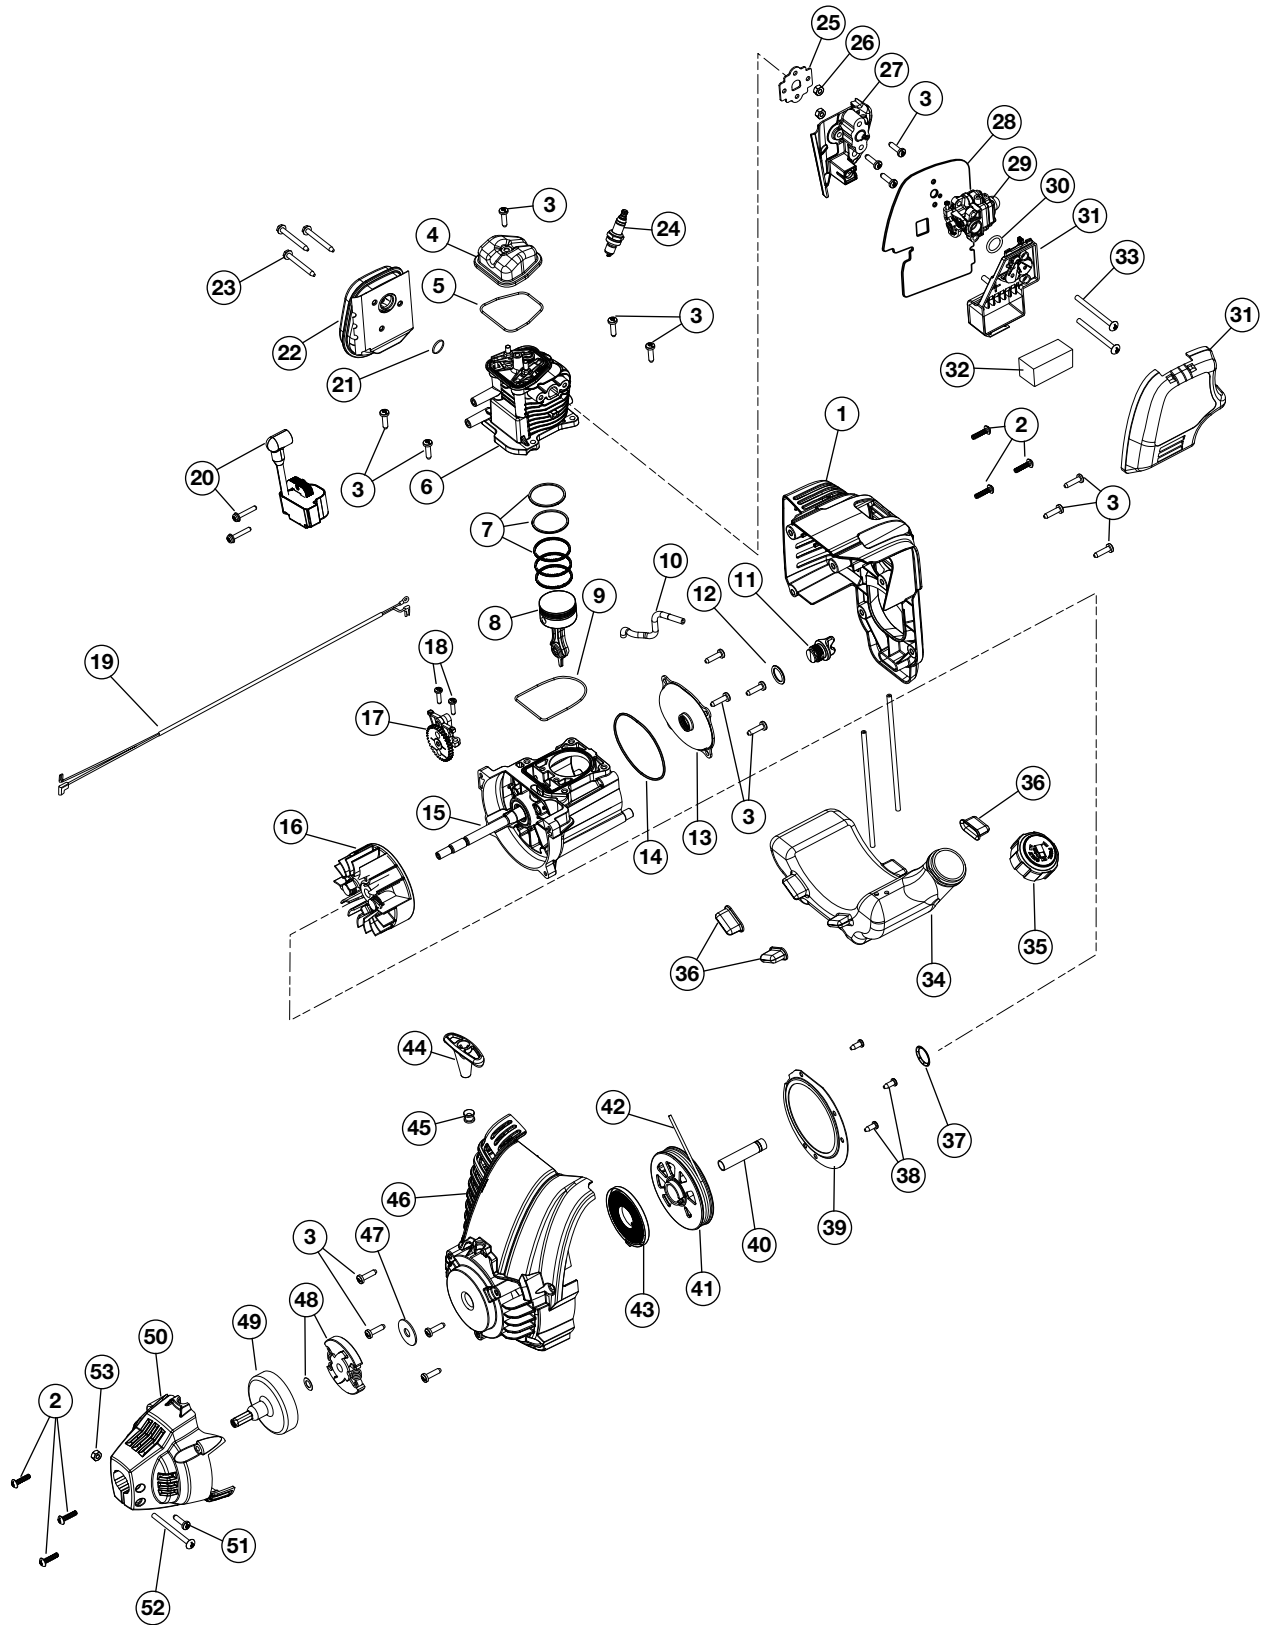

REPLACEMENT PARTS - MODEL TB514es

4-CYCLE GAS TRIMMER

PPN 41BDT51G966

REPLACEMENT PARTS - MODEL TB514es

4-CYCLE GAS TRIMMER

PPN 41BDT51G966

<u>Item</u>	<u>Part No.</u>	<u>Description</u>	<u>Item</u>	<u>Part No.</u>	<u>Description</u>
1	753-06134	Engine Cover Assembly (includes 2 & 3)	30	791-181751	O-Ring
2	753-04595	Cover Screw	31	753-05252	Air Cleaner Cover Assembly (includes 32)
3	791-181003	Screw	32	753-05254	Air Filter
4	753-05209	Rocker Cover	33	753-05253	Screw
5	753-05210	Rocker Cover O-Ring	34	753-05256	Fuel Tank Assembly w/Fuel Lines (includes 35)
6	753-05228	Cylinder Assembly (includes 3, 5 & 9)	35	753-1229	Fuel Cap
7	753-05229	Piston Ring Assembly	36	753-05259	Fuel Tank Pads
8	753-05230	Piston Assembly (includes 7)	37	753-05260	Push Nut
9	753-05232	Cylinder O-Ring	38	753-1202	Pressure Plate Screw
10	791-182379	Breather Hose	39	753-05074	Pressure Plate (includes 38)
11	753-05408	Oil Plug (includes 12)	40	753-05078	Spacer
12	791-182290	Oil Plug O-Ring	41	753-05435	Starter Assembly (includes 42)
13	753-06111	Crankcase Cover	42	791-613103	Rope
14	753-05238	Crankcase Cover O-ring	43	753-04286	Recoil Spring
15	753-06110	Crankcase Assembly (includes 9, 10 & 14)	44	791-181079	Handle
16	753-05240	Flywheel Assembly	45	791-611061	Rope Guide
17	753-05241	Cam Bracket Assembly (includes 18)	46	753-05262	Starter Housing Assembly (includes 3 & 37-45)
18	753-05242	Cam Bracket Screw	47	791-182396	Washer
19	753-05264	Lead Wires	48	753-1238	Clutch & Clutch Washer
20	753-05243	Module Assembly	49	791-153592	Clutch Drum
21	753-05244	Muffler Gasket	50	753-05263	Clutch Cover (includes 2)
22	753-05245	Muffler Assembly (includes 21 & 23)	51	791-182519	Anti-Rotation Screw
23	753-05246	Muffler Screw	52	753-04003	Clamp Screw
24	753-05255	Spark Plug	53	791-180217	Nut
25	753-05247	Insulator Gasket	*	753-05297	Spark Arrestor Assembly
26	753-05248	Nut	*	753-06114	Shortblock Assembly (includes 3-12, 14, 15, 17 & 24)
27	753-05249	Insulator			
28	753-05366	Carburetor Gasket			
29	753-05251	Carburetor w/Primer