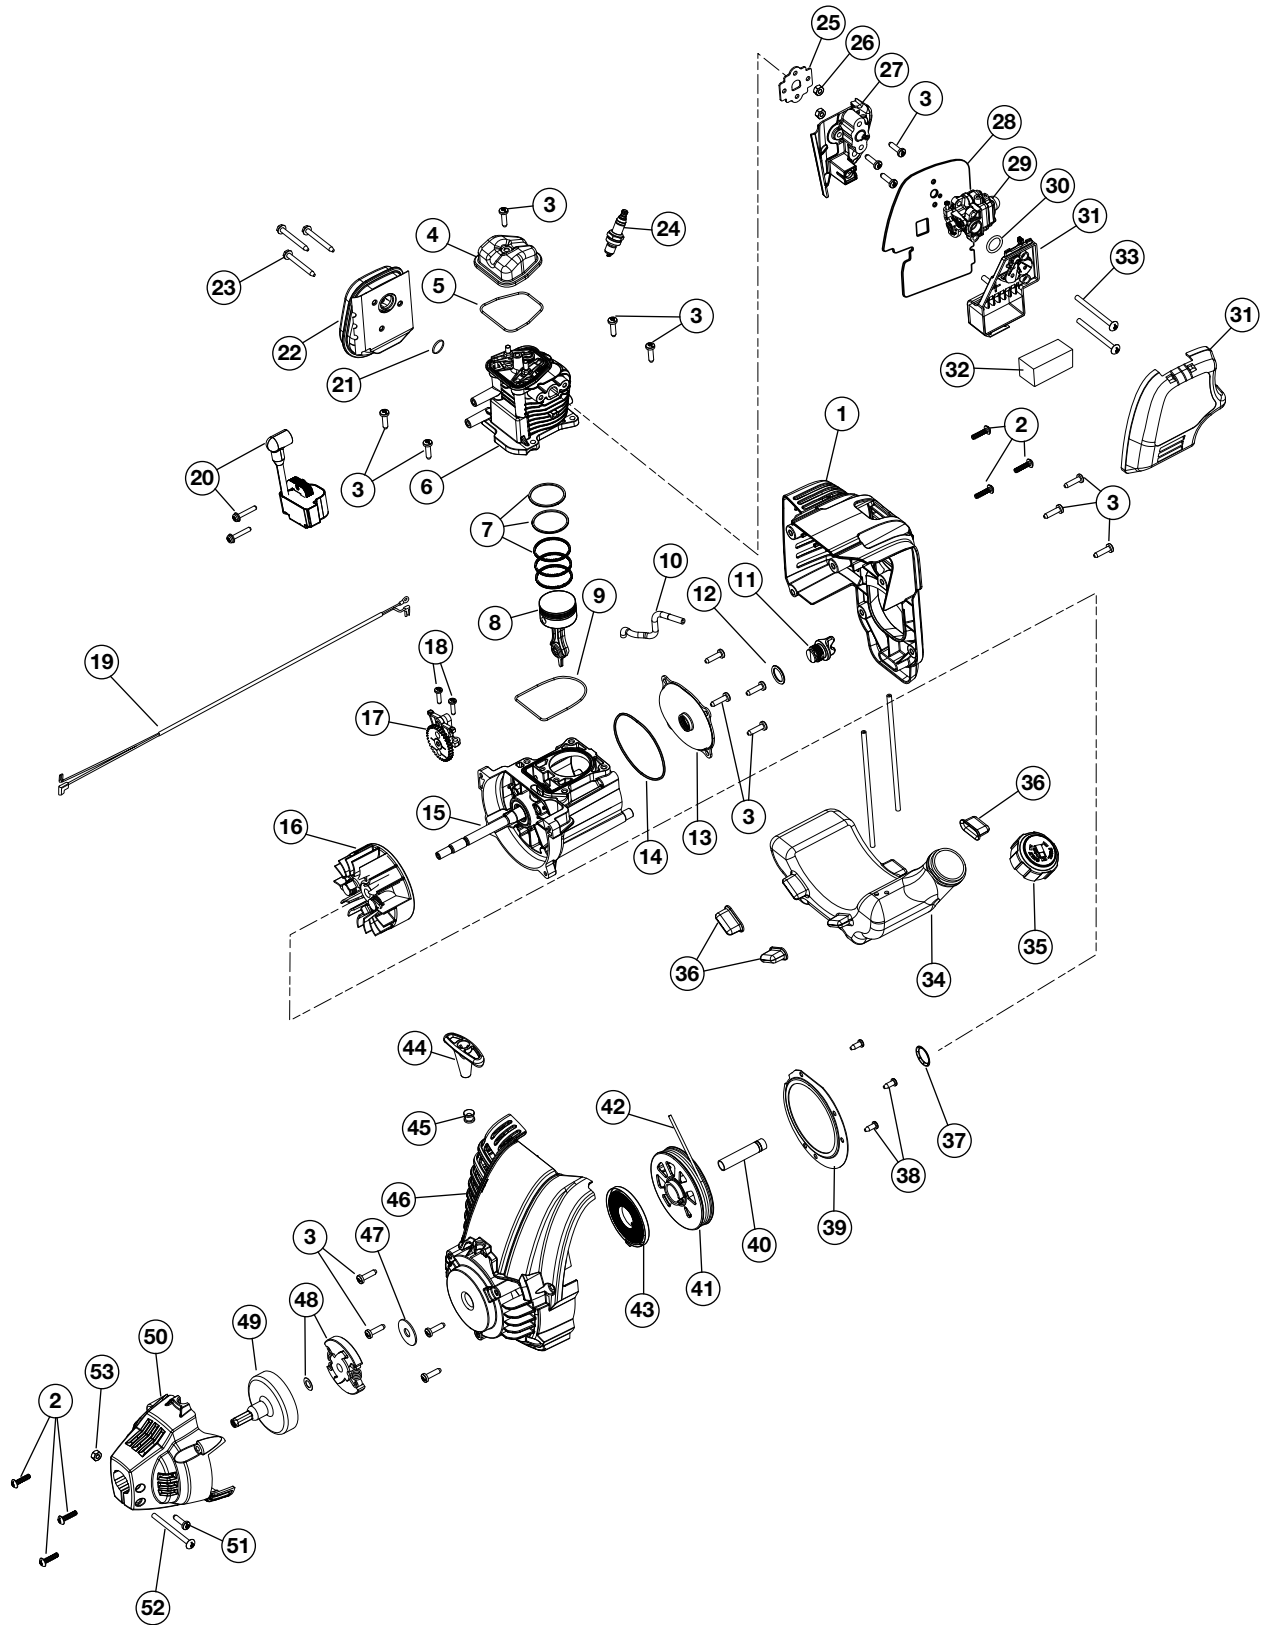

REPLACEMENT PARTS - MODEL TB525es 4-CYCLE GAS TRIMMER

PPN 41CDT52C966

REPLACEMENT PARTS - MODEL TB525es

4-CYCLE GAS TRIMMER

PPN 41CDT52C966

<u>Item</u>	<u>Part No.</u>	<u>Description</u>	<u>Item</u>	<u>Part No.</u>	<u>Description</u>
1	753-06134	Engine Cover Assembly (includes 2 & 3)	30	791-181751	O-Ring
2	753-04595	Cover Screw	31	753-05252	Air Cleaner Cover Assembly (includes 32)
3	791-181003	Screw	32	753-05254	Air Filter
4	753-05209	Rocker Cover	33	753-05253	Screw
5	753-05210	Rocker Cover O-Ring	34	753-05256	Fuel Tank Assembly w/Fuel Lines (includes 35)
6	753-05228	Cylinder Assembly (includes 3, 5 & 9)	35	753-1229	Fuel Cap
7	753-05229	Piston Ring Assembly	36	753-05259	Fuel Tank Pads
8	753-05230	Piston Assembly (includes 7)	37	753-05260	Push Nut
9	753-05232	Cylinder O-Ring	38	753-1202	Pressure Plate Screw
10	791-182379	Breather Hose	39	753-05074	Pressure Plate (includes 38)
11	753-05408	Oil Plug (includes 12)	40	753-05078	Spacer
12	791-182290	Oil Plug O-Ring	41	753-05435	Starter Assembly (includes 42)
13	753-06111	Crankcase Cover	42	791-613103	Rope
14	753-05238	Crankcase Cover O-ring	43	753-04286	Recoil Spring
15	753-06110	Crankcase Assembly (includes 9, 10 & 14)	44	791-181079	Handle
16	753-05240	Flywheel Assembly	45	791-611061	Rope Guide
17	753-05241	Cam Bracket Assembly (includes 18)	46	753-05262	Starter Housing Assembly (includes 3 & 37-45)
18	753-05242	Cam Bracket Screw	47	791-182396	Washer
19	753-05264	Lead Wires	48	753-1238	Clutch & Clutch Washer
20	753-05243	Module Assembly	49	791-153592	Clutch Drum
21	753-05244	Muffler Gasket	50	753-05263	Clutch Cover (includes 2)
22	753-05245	Muffler Assembly (includes 21 & 23)	51	791-182519	Anti-Rotation Screw
23	753-05246	Muffler Screw	52	753-04003	Clamp Screw
24	753-05255	Spark Plug	53	791-180217	Nut
25	753-05247	Insulator Gasket	*	753-05297	Spark Arrestor Assembly
26	753-05248	Nut	*	753-06114	Shortblock Assembly (includes 3-12, 14, 15, 17 & 24)
27	753-05249	Insulator			
28	753-05366	Carburetor Gasket			
29	753-05251	Carburetor w/Primer