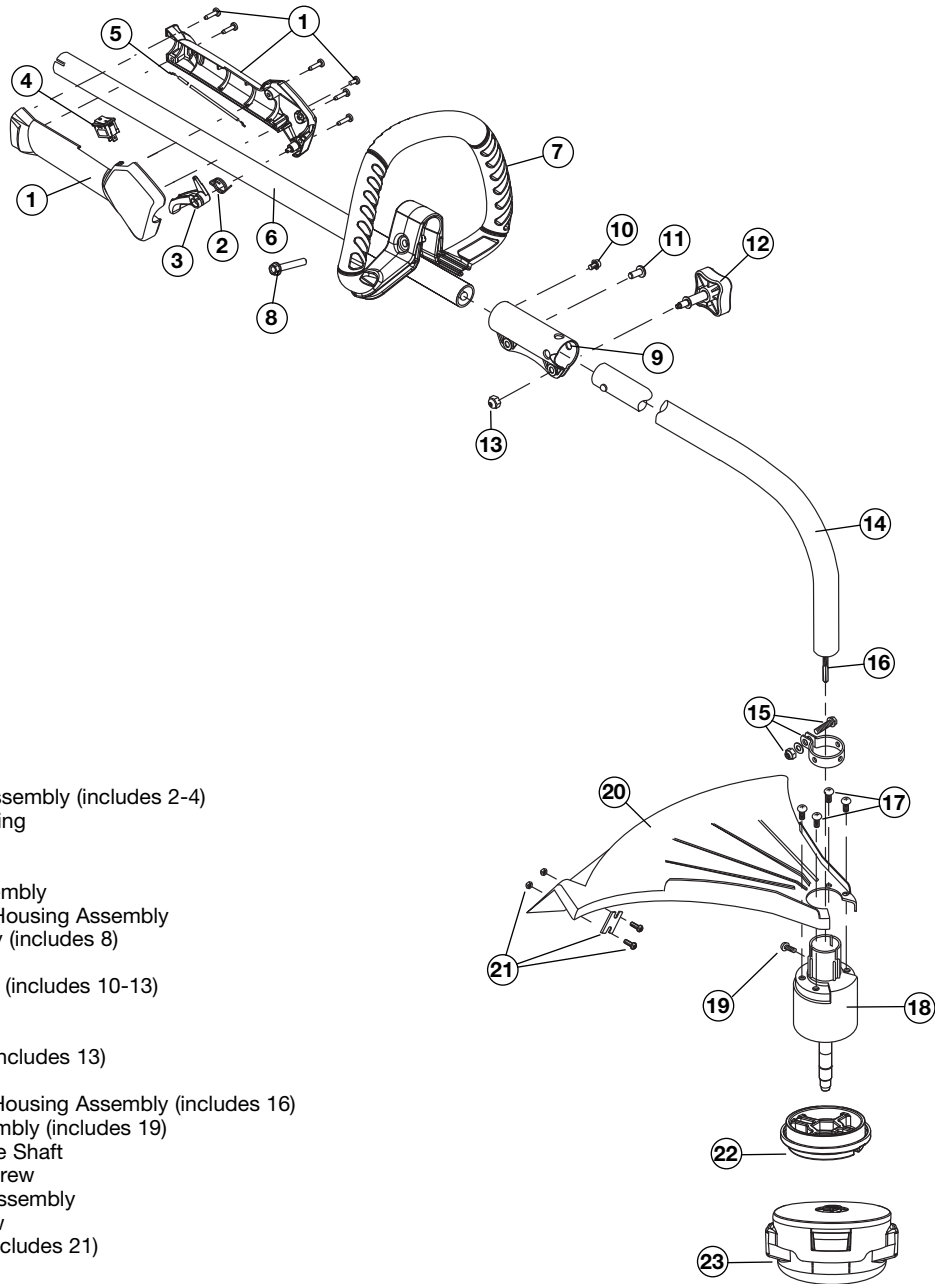

REPLACEMENT PARTS - MODEL TB525es

4-CYCLE GAS TRIMMER

PPN 41CDT52C966

Item	Part No.	Description
1	753-04234	Throttle Housing Assembly (includes 2-4)
2	791-182690	Throttle Trigger Spring
3	753-04119	Throttle Trigger
4	791-182405	Switch
5	753-05266	Throttle Cable Assembly
6	753-04236	Upper Drive Shaft Housing Assembly
7	753-06039	D-Handle Assembly (includes 8)
8	753-06040	Bolt
9	753-1190	Split boom Coupler (includes 10-13)
10	791-182057	Screw
11	791-181617	Bolt
12	791-181951	Adjustment Knob (includes 13)
13	753-04386	Knob Retaining Nut
14	791-182387	Lower Drive Shaft Housing Assembly (includes 16)
15	791-153597	Lower Clamp Assembly (includes 19)
16	791-181852	Lower Flexible Drive Shaft
17	791-180531	Shield Mounting Screw
18	753-05050	Bushing Housing Assembly
19	791-145569	Anti-Rotation Screw
20	791-181659	Shield Assembly (includes 21)
21	753-06048	Blade Assembly
22	753-05278	Adapter
23	753-06130	Spool Assembly