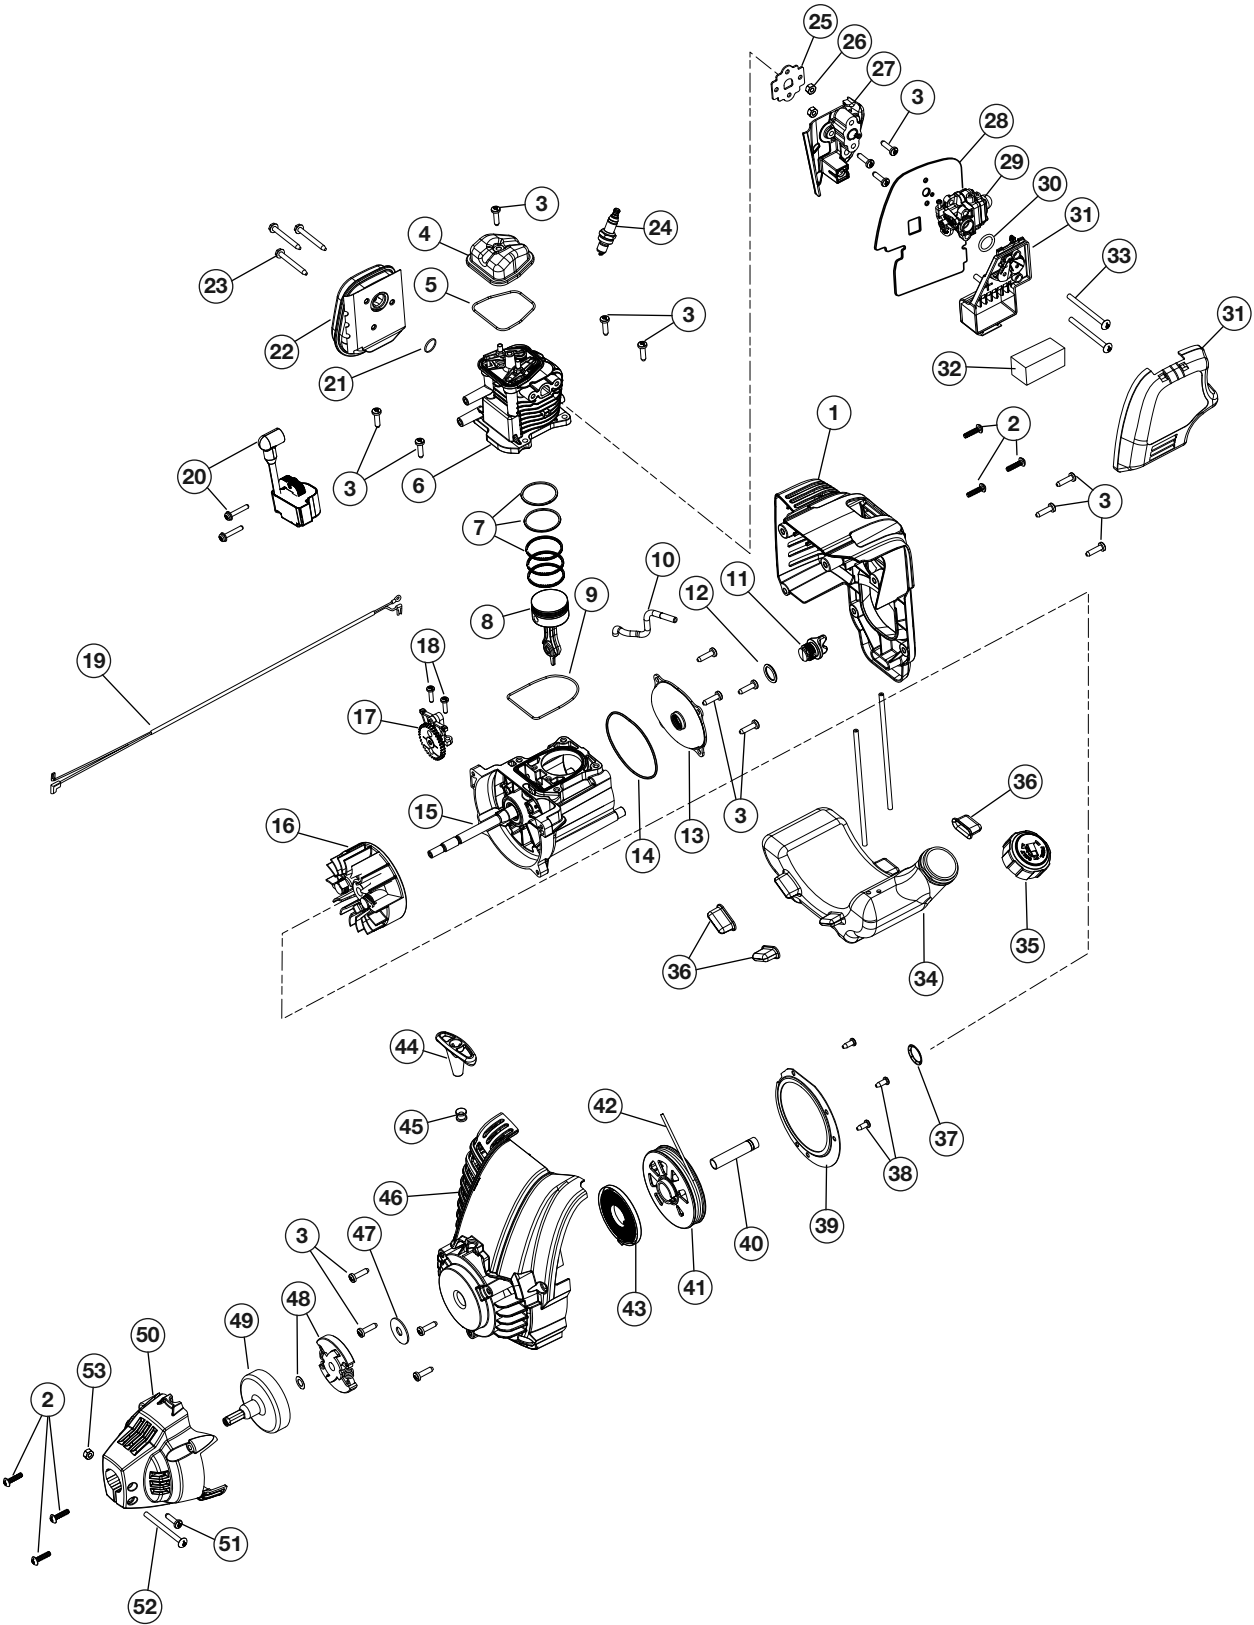

REPLACEMENT PARTS - MODEL TB575es
4-CYCLE GAS TRIMMER
PPN 41CDT57C966

OPTIONAL ELECTRIC START KIT # 625-04120

REPLACEMENT PARTS - MODEL TB575es

4-CYCLE GAS TRIMMER

PPN 41CDT57C966

<u>Item</u>	<u>Part No.</u>	<u>Description</u>	<u>Item</u>	<u>Part No.</u>	<u>Description</u>
1	753-06134	Engine Cover Assembly (includes 2 & 3)	30	791-181751	O-Ring
2	753-04595	Cover Screw	31	753-05252	Air Cleaner Cover Assembly (includes 32)
3	791-181003	Screw	32	753-05254	Air Filter
4	753-05209	Rocker Cover	33	753-05253	Screw
5	753-05210	Rocker Cover O-Ring	34	753-05256	Fuel Tank Assembly w/Fuel Lines (includes 35)
6	753-05228	Cylinder Assembly (includes 3, 5 & 9)	35	753-1229	Fuel Cap
7	753-05229	Piston Ring Assembly	36	753-05259	Fuel Tank Pads
8	753-05230	Piston Assembly (includes 7)	37	753-05260	Push Nut
9	753-05232	Cylinder O-Ring	38	753-1202	Pressure Plate Screw
10	791-182379	Breather Hose	39	753-05074	Pressure Plate (includes 38)
11	753-05408	Oil Plug (includes 12)	40	753-05078	Spacer
12	791-182290	Oil Plug O-Ring	41	753-05435	Starter Assembly (includes 42)
13	753-06111	Crankcase Cover	42	791-613103	Rope
14	753-05238	Crankcase Cover O-ring	43	753-04286	Recoil Spring
15	753-06110	Crankcase Assembly (includes 9, 10 & 14)	44	791-181079	Handle
16	753-05240	Flywheel Assembly	45	791-611061	Rope Guide
17	753-05241	Cam Bracket Assembly (includes 18)	46	753-05262	Starter Housing Assembly (includes 3 & 37-45)
18	753-05242	Cam Bracket Screw	47	791-182396	Washer
19	753-05264	Lead Wires	48	753-1238	Clutch & Clutch Washer
20	753-05243	Module Assembly	49	791-153592	Clutch Drum
21	753-05244	Muffler Gasket	50	753-05263	Clutch Cover (includes 2)
22	753-05245	Muffler Assembly (includes 21 & 23)	51	791-182519	Anti-Rotation Screw
23	753-05246	Muffler Screw	52	753-04003	Clamp Screw
24	753-05255	Spark Plug	53	791-180217	Nut
25	753-05247	Insulator Gasket	*	753-05297	Spark Arrestor Assembly
26	753-05248	Nut	*	753-06114	Shortblock Assembly (includes 3-12, 14, 15, 17 & 24)
27	753-05249	Insulator			
28	753-05366	Carburetor Gasket			
29	753-05251	Carburetor w/Primer