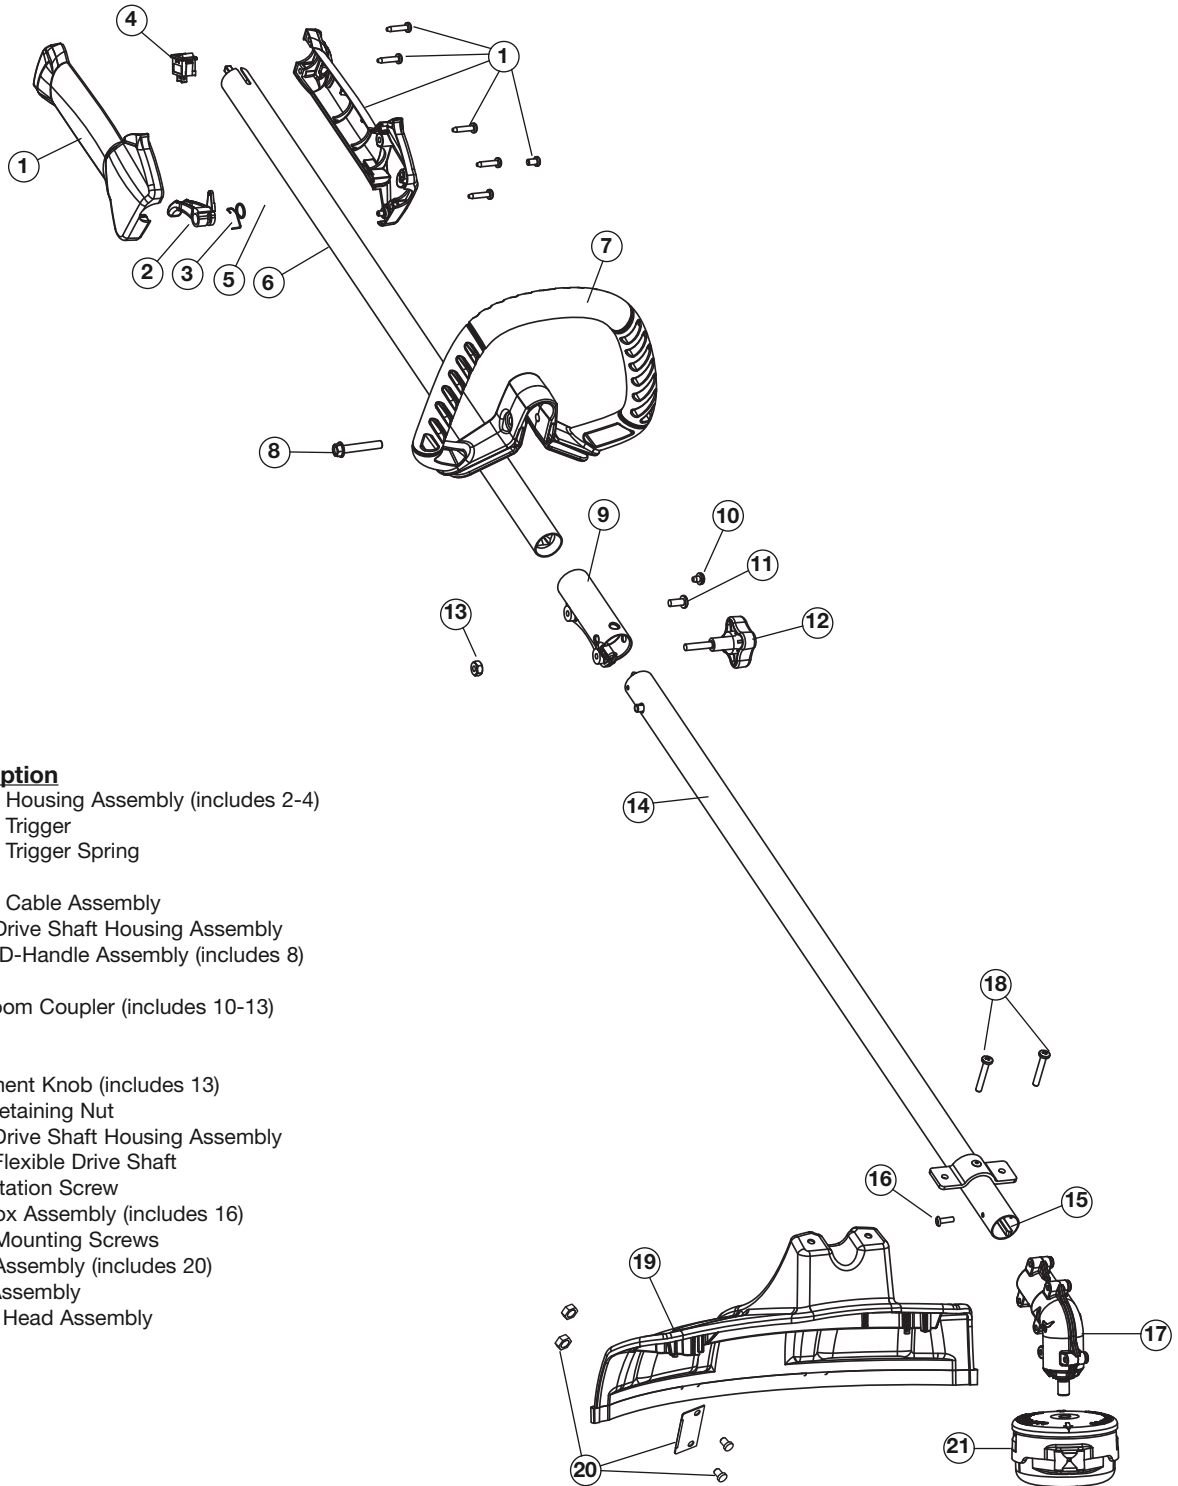

REPLACEMENT PARTS - MODEL TB575es
4-CYCLE GAS TRIMMER
 PPN 41CDT57C966

Item	Part No.	Description
1	753-04234	Throttle Housing Assembly (includes 2-4)
2	753-04119	Throttle Trigger
3	791-182690	Throttle Trigger Spring
4	791-182405	Switch
5	753-05266	Throttle Cable Assembly
6	753-04236	Upper Drive Shaft Housing Assembly
7	753-06039	Deluxe D-Handle Assembly (includes 8)
8	753-06040	Bolt
9	753-1190	Split Boom Coupler (includes 10-13)
10	791-182057	Screw
11	791-181617	Bolt
12	791-181981	Adjustment Knob (includes 13)
13	753-04386	Knob Retaining Nut
14	753-06139	Lower Drive Shaft Housing Assembly
15	753-05267	Lower Flexible Drive Shaft
16	753-05698	Anti-Rotation Screw
17	753-06124	Gear Box Assembly (includes 16)
18	753-06125	Shield Mounting Screws
19	753-06123	Shield Assembly (includes 20)
20	753-06126	Blade Assembly
21	753-06130	Cutting Head Assembly