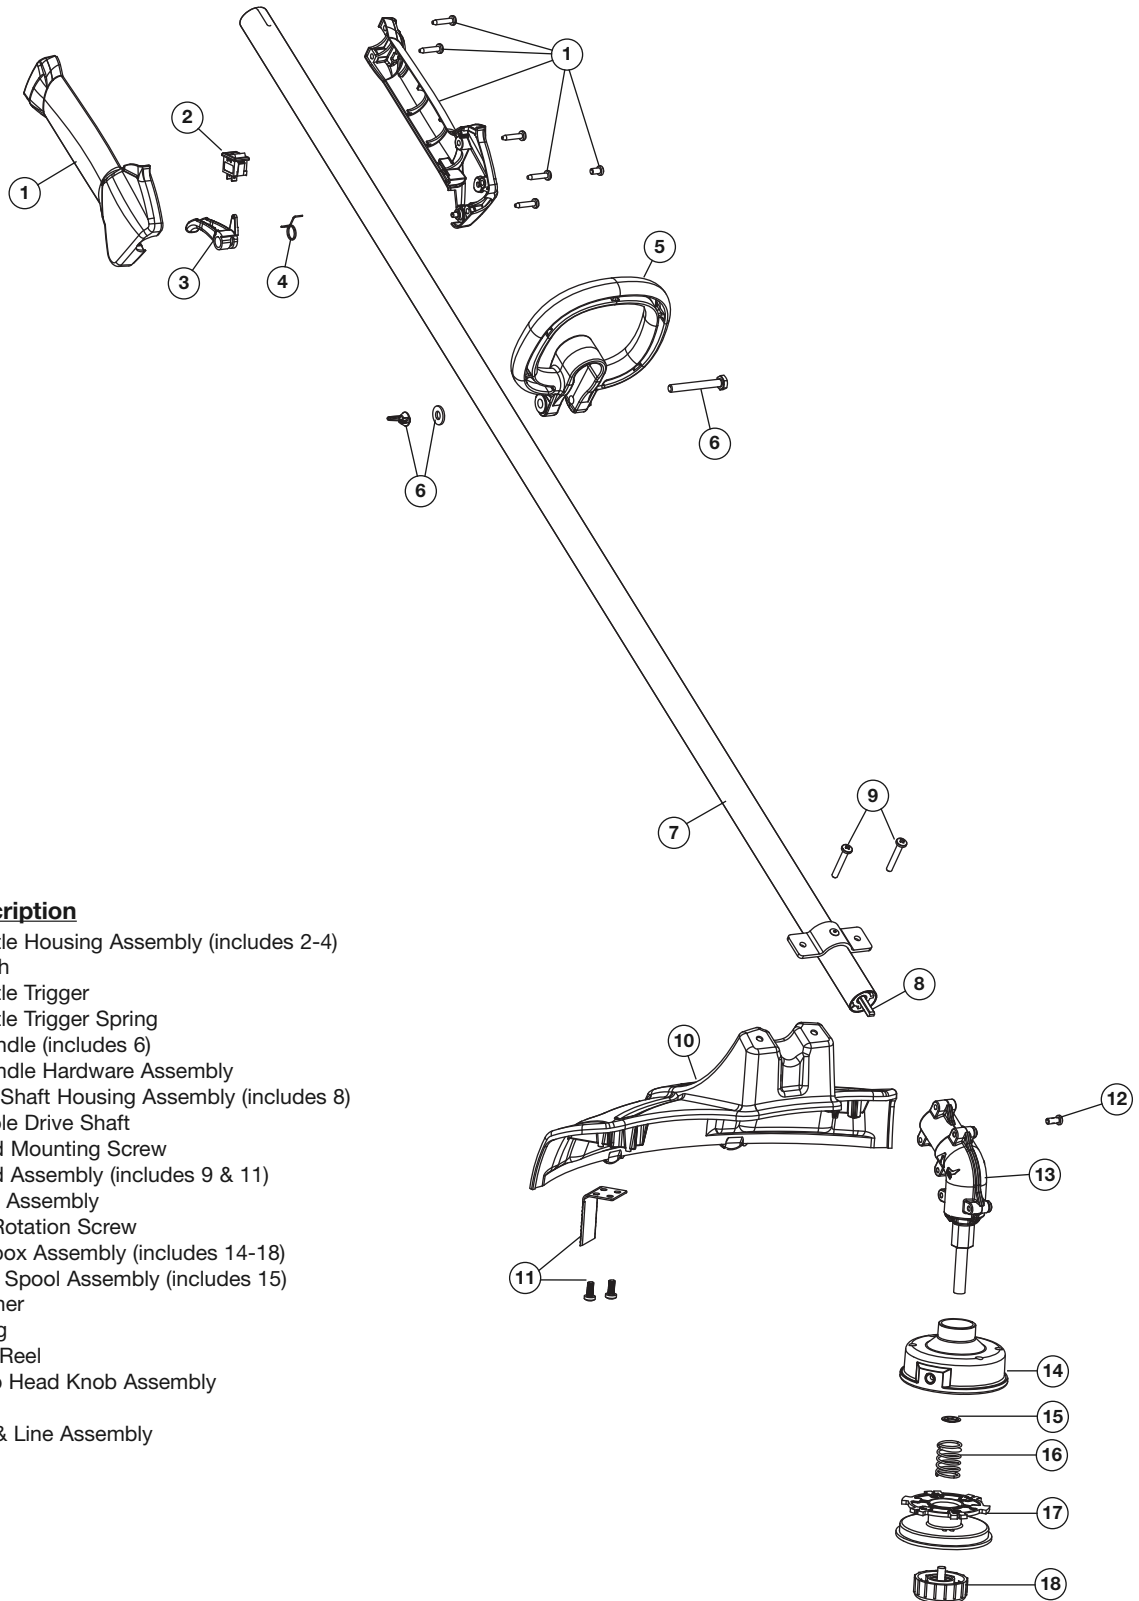

REPLACEMENT PARTS - MODEL BL160
2-CYCLE GAS TRIMMER
PPN 41AD160G965

Item	Part No.	Description
1	753-04234	Throttle Housing Assembly (includes 2-4)
2	791-182405	Switch
3	753-04119	Throttle Trigger
4	791-182690	Throttle Trigger Spring
5	753-06198	D-Handle (includes 6)
6	753-06199	D-Handle Hardware Assembly
7	753-06228	Drive Shaft Housing Assembly (includes 8)
8	753-04117	Flexible Drive Shaft
9	753-06125	Shield Mounting Screw
10	753-06329	Shield Assembly (includes 9 & 11)
11	753-06126	Blade Assembly
12	753-05698	Anti-Rotation Screw
13	753-06165	Gearbox Assembly (includes 14-18)
14	753-04284	Outer Spool Assembly (includes 15)
15	791-610660	Retainer
16	791-610317B	Spring
17	753-1155	Inner Reel
18	791-153066B	Bump Head Knob Assembly

* 791-153577B Reel & Line Assembly

* Items Not Shown