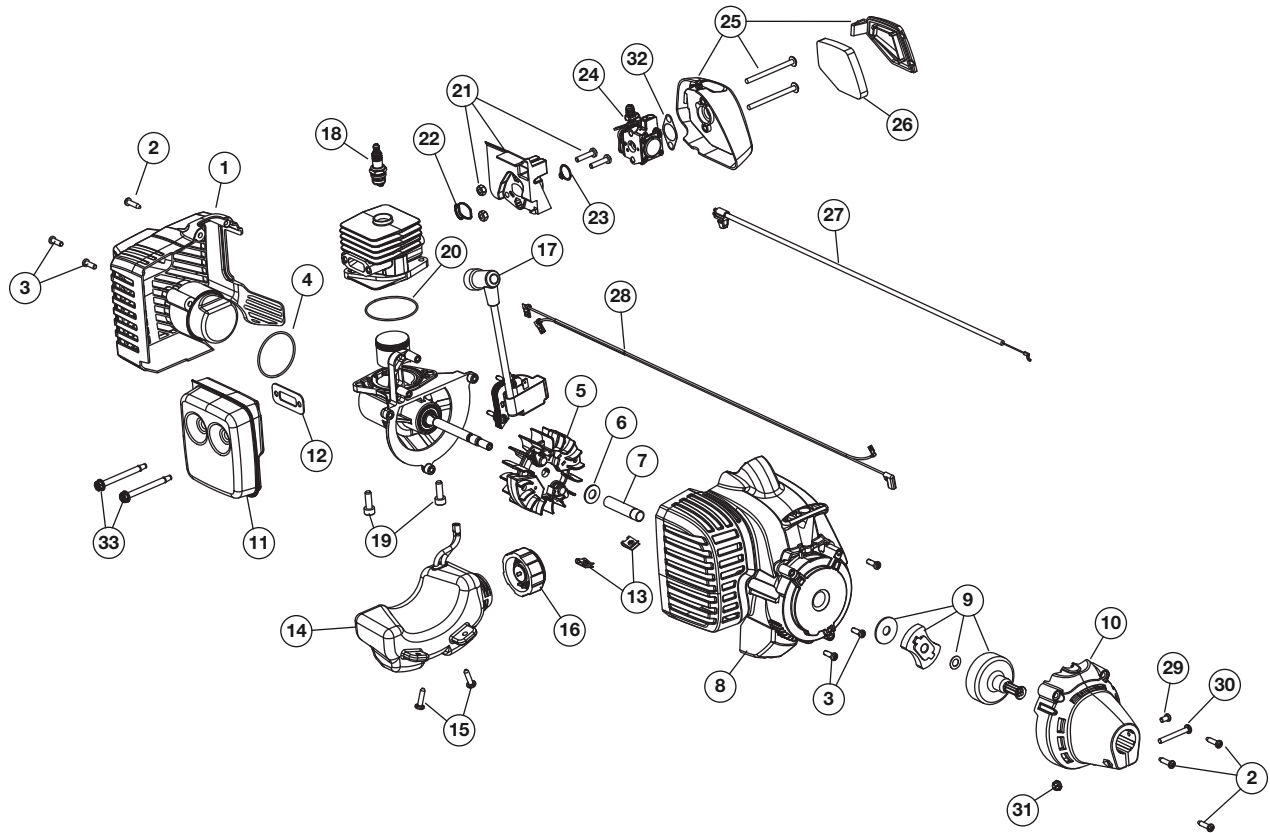

REPLACEMENT PARTS - MODEL BL160

2-CYCLE GAS TRIMMER

PPN 41AD160G965

Item	Part No.	Description	Item	Part No.	Description
1	753-06194	Rear Cover Assembly (includes 2 & 3)	19	791-182723	Crankcase Bolt
2	791-181345	Cover Screw	20	753-06275	Crankcase O-Ring
3	791-181862	Housing Screw	21	753-06189	Insulator Assembly (includes 22 & 23)
4	753-06174	O-Ring	22	753-06184	Insulator O-Ring
5	753-06175	Flywheel Assembly	23	753-06185	Carburetor O-Ring
6	753-06247	Washer	24	753-06190	Carburetor
7	753-06218	Spacer	25	753-06191	Aircleaner Cover Assembly (includes 26)
8	753-06195	Starter Housing (includes 3 & 13)	26	753-06085	Aircleaner Filter
9	753-06180	Clutch Assembly	27	753-06188	Throttle Cable
10	753-06181	Clutch Cover (includes 2)	28	753-06187	Lead Wires
11	753-06182	Muffler Assembly (includes 12 & 33)	29	791-182519	Anti-rotation Screw
12	753-04619	Muffler Gasket	30	753-04003	Clamp Screw
13	791-182366	U-shaped Nut	31	791-180217	Clamp Nut
14	753-06183	Fuel Tank Assembly (includes 15 & 16)	32	753-06253	Air Cleaner Gasket
15	791-181930	Tank Screw	33	753-06294	Muffler Screw
16	791-182612	Fuel Cap	*	753-06192	Short Block Assembly (includes Crankcase, Cylinder, Piston, 4-7 & 17-20)
17	753-06186	Module Assembly			
18	753-06193	Spark Plug			
			*	Items Not Shown	