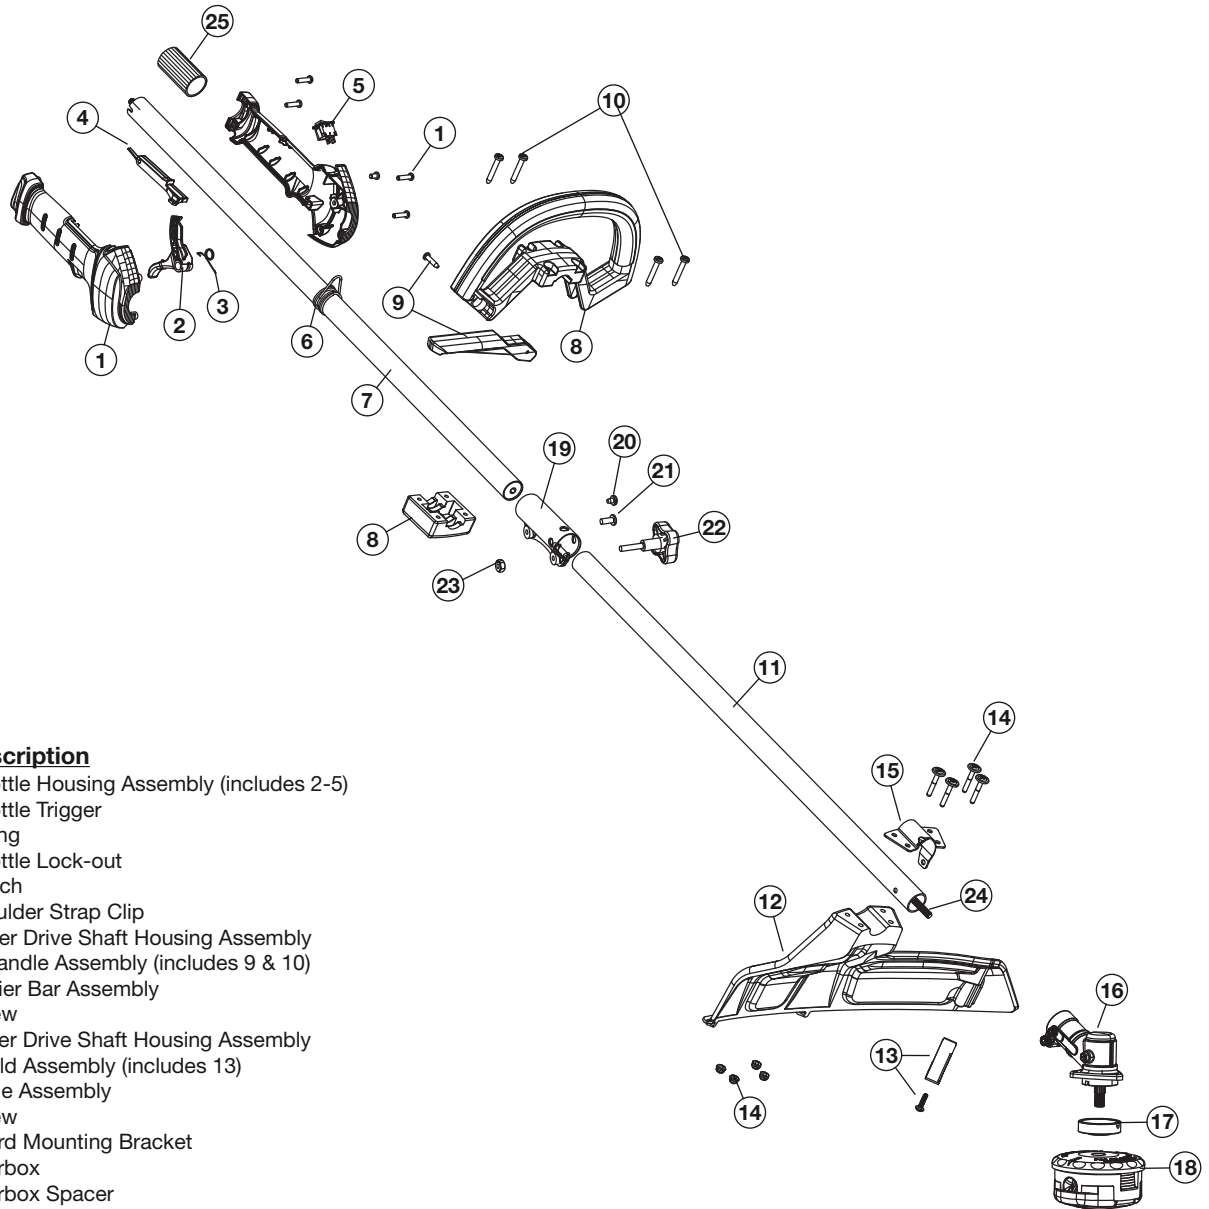

REPLACEMENT PARTS - MODEL TBP6040

4-CYCLE GAS TRIMMER

PPN 41BD604C966

Item	Part No.	Description
1	753-06084	Aircleaner Assembly (includes 2 & 3)
2	753-06085	Air Filter
3	753-05253	Screw
4	791-181751	Carburetor O-Ring
5	753-06083	Carburetor Assembly w/ Fuel Lines
6	791-181709	Carburetor Gasket
7	753-06082	Carburetor Baffle
8	791-181003	Screw
9	753-05904	Insulator
10	753-05673	Insulator Gasket
11	753-05248	Nut
12	753-06107	Engine Cover
13	791-181025	Screw
14	753-05901	Valve Cover
15	753-05902	Valve O-Ring
16	753-05910	Cylinder O-Ring
17	753-05784	Spark Plug
18	753-06166	Throttle Cable
19	753-06080	Muffler Assembly
20	753-05244	Muffler Gasket
21	753-05246	Muffler Bolt

* 753-06088 Short Block Assembly

REPLACEMENT PARTS - MODEL TBP6040

4-CYCLE GAS TRIMMER

PPN 41BD604C966

Item	Part No.	Description
1	753-05192	Throttle Housing Assembly (includes 2-5)
2	753-05517	Throttle Trigger
3	753-05007	Spring
4	753-05171	Throttle Lock-out
5	791-182405	Switch
6	791-610327	Shoulder Strap Clip
7	753-04236	Upper Drive Shaft Housing Assembly
8	753-05008	D-Handle Assembly (includes 9 & 10)
9	753-05295	Barrier Bar Assembly
10	791-181070	Screw
11	753-04504	Lower Drive Shaft Housing Assembly
12	753-05820	Shield Assembly (includes 13)
13	753-05821	Blade Assembly
14	753-05822	Screw
15	753-06089	Guard Mounting Bracket
16	791-182193	Gearbox
17	791-182196	Gearbox Spacer
18	796-00033	Cutting Head Assembly
19	753-1190	Split Boom Coupler (includes 20-23)
20	791-182057	Screw
21	791-181617	Bolt
22	791-181987	Adjustment Knob
23	753-04386	Knob Retaining Nut
24	753-05267	Lower Flexible Drive Shaft
25	753-06168	Grip Spacer