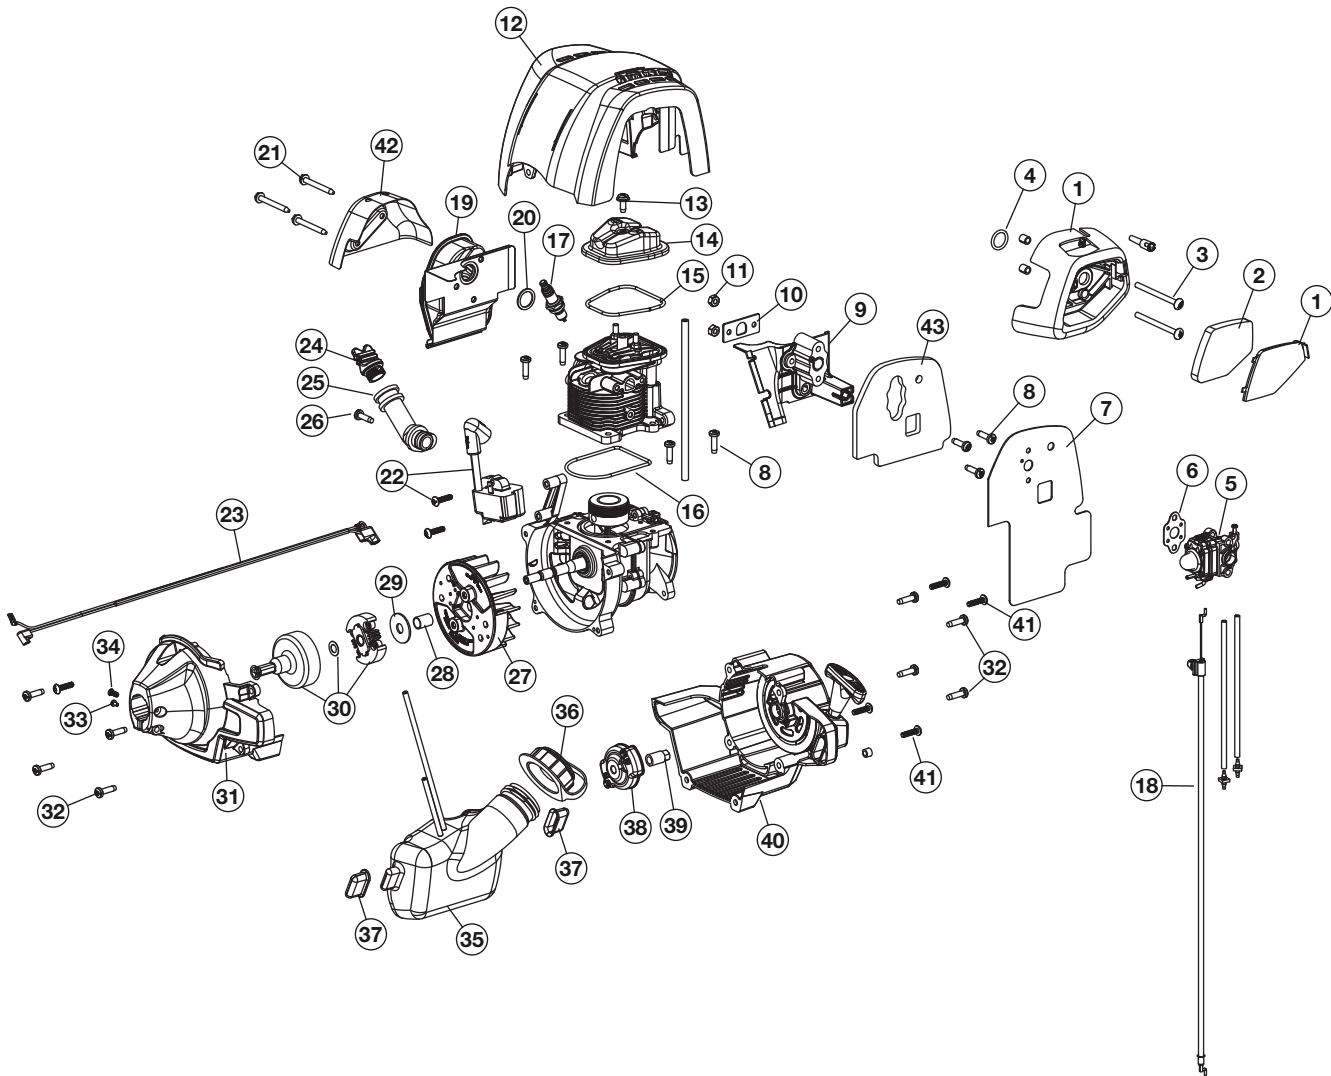

REPLACEMENT PARTS - MODEL TBP6040

4-CYCLE GAS TRIMMER

PPN 41BD604C966

Item	Part No.	Description
1	753-06084	Aircleaner Assembly (includes 2 & 3)
2	753-06085	Air Filter
3	753-05253	Screw
4	791-181751	Carburetor O-Ring
5	753-06083	Carburetor Assembly w/ Fuel Lines
6	791-181709	Carburetor Gasket
7	753-06082	Carburetor Baffle
8	791-181003	Screw
9	753-05904	Insulator
10	753-05673	Insulator Gasket
11	753-05248	Nut
12	753-06107	Engine Cover
13	791-181025	Screw
14	753-05901	Valve Cover
15	753-05902	Valve O-Ring
16	753-05910	Cylinder O-Ring
17	753-05784	Spark Plug
18	753-06166	Throttle Cable
19	753-06080	Muffler Assembly
20	753-05244	Muffler Gasket
21	753-05246	Muffler Bolt

* 753-06088 Short Block Assembly

REPLACEMENT PARTS - MODEL TBP6040

4-CYCLE GAS TRIMMER

PPN 41BD604C966

Item	Part No.	Description
1	753-05192	Throttle Housing Assembly (includes 2-5)
2	753-05517	Throttle Trigger
3	753-05007	Spring
4	753-05171	Throttle Lock-out
5	791-182405	Switch
6	791-610327	Shoulder Strap Clip
7	753-04236	Upper Drive Shaft Housing Assembly
8	753-05008	D-Handle Assembly (includes 9 & 10)
9	753-05295	Barrier Bar Assembly
10	791-181070	Screw
11	753-04504	Lower Drive Shaft Housing Assembly
12	753-05820	Shield Assembly (includes 13)
13	753-05821	Blade Assembly
14	753-05822	Screw
15	753-06089	Guard Mounting Bracket
16	791-182193	Gearbox
17	791-182196	Gearbox Spacer
18	796-00033	Cutting Head Assembly
19	753-1190	Split Boom Coupler (includes 20-23)
20	791-182057	Screw
21	791-181617	Bolt
22	791-181987	Adjustment Knob
23	753-04386	Knob Retaining Nut
24	753-05267	Lower Flexible Drive Shaft
25	753-06168	Grip Spacer