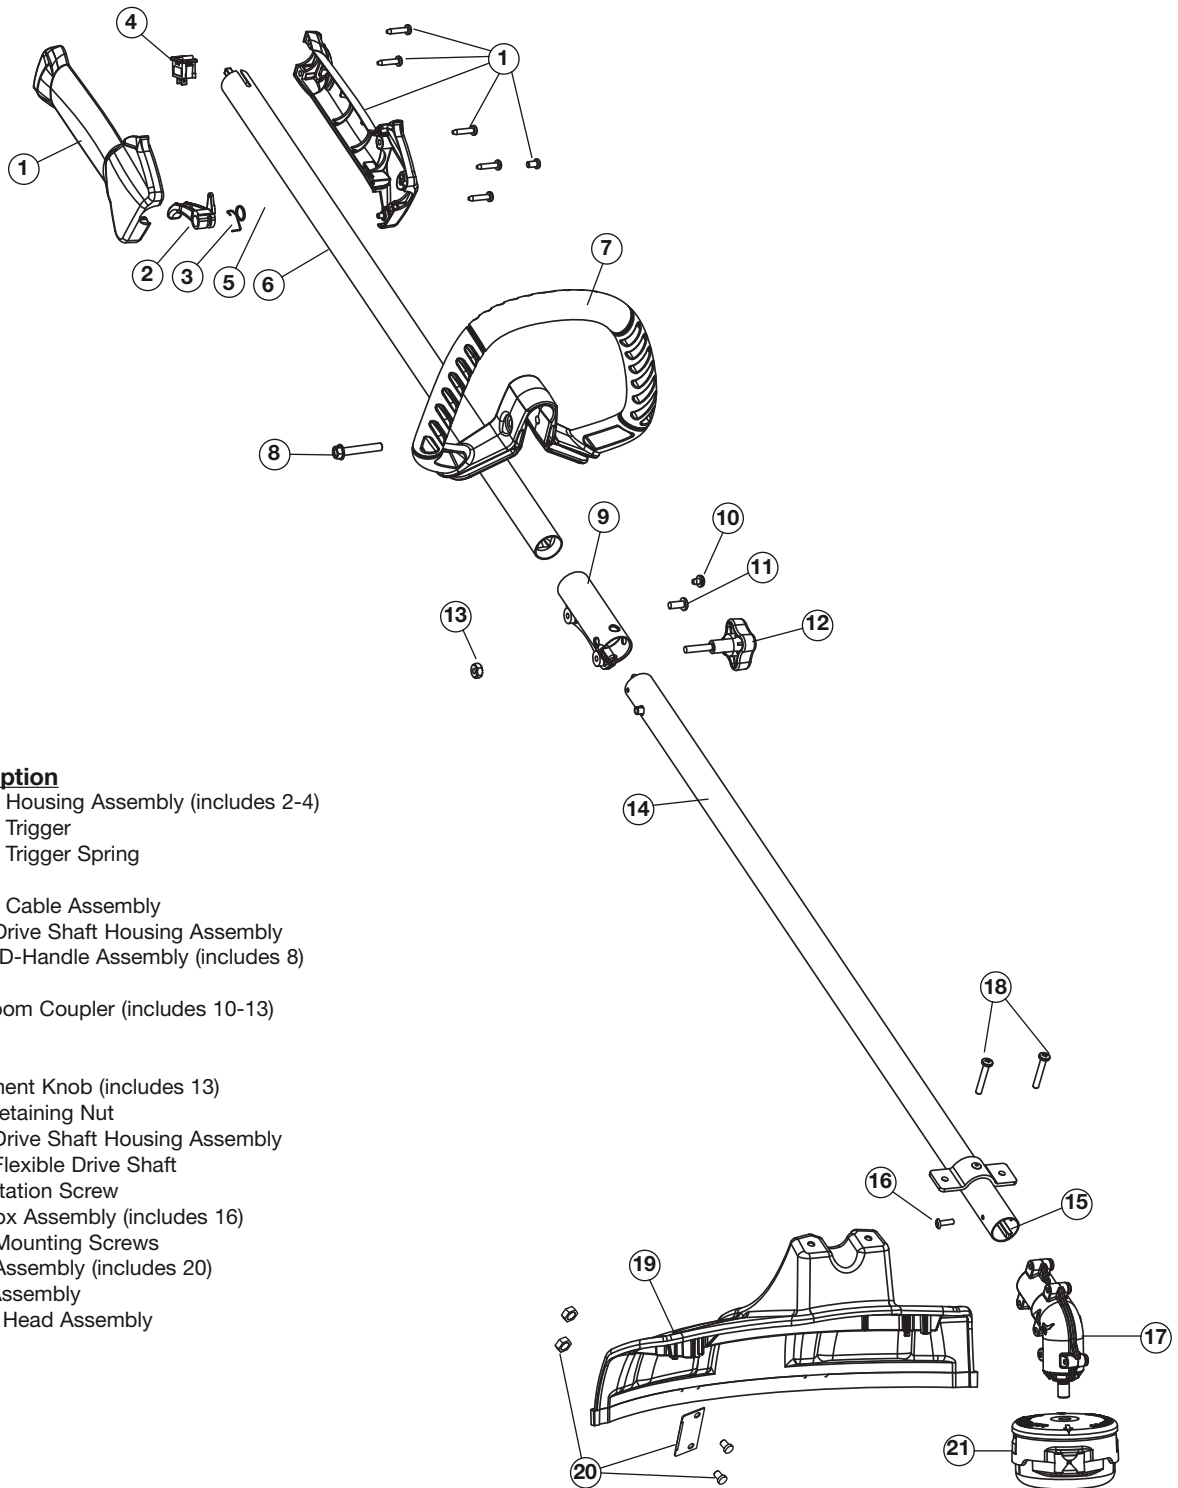

REPLACEMENT PARTS - MODEL TB575es
4-CYCLE GAS TRIMMER
 PPN 41DDT57C966

Item	Part No.	Description
1	753-04234	Throttle Housing Assembly (includes 2-4)
2	753-04119	Throttle Trigger
3	791-182690	Throttle Trigger Spring
4	791-182405	Switch
5	753-05270	Throttle Cable Assembly
6	753-04236	Upper Drive Shaft Housing Assembly
7	753-06039	Deluxe D-Handle Assembly (includes 8)
8	753-06040	Bolt
9	753-1190	Split Boom Coupler (includes 10-13)
10	791-182057	Screw
11	791-181617	Bolt
12	791-181951	Adjustment Knob (includes 13)
13	753-04386	Knob Retaining Nut
14	753-06139	Lower Drive Shaft Housing Assembly
15	753-05267	Lower Flexible Drive Shaft
16	753-05698	Anti-Rotation Screw
17	753-06124	Gear Box Assembly (includes 16)
18	753-06125	Shield Mounting Screws
19	753-06123	Shield Assembly (includes 20)
20	753-06126	Blade Assembly
21	753-06130	Cutting Head Assembly

* Items Not Shown