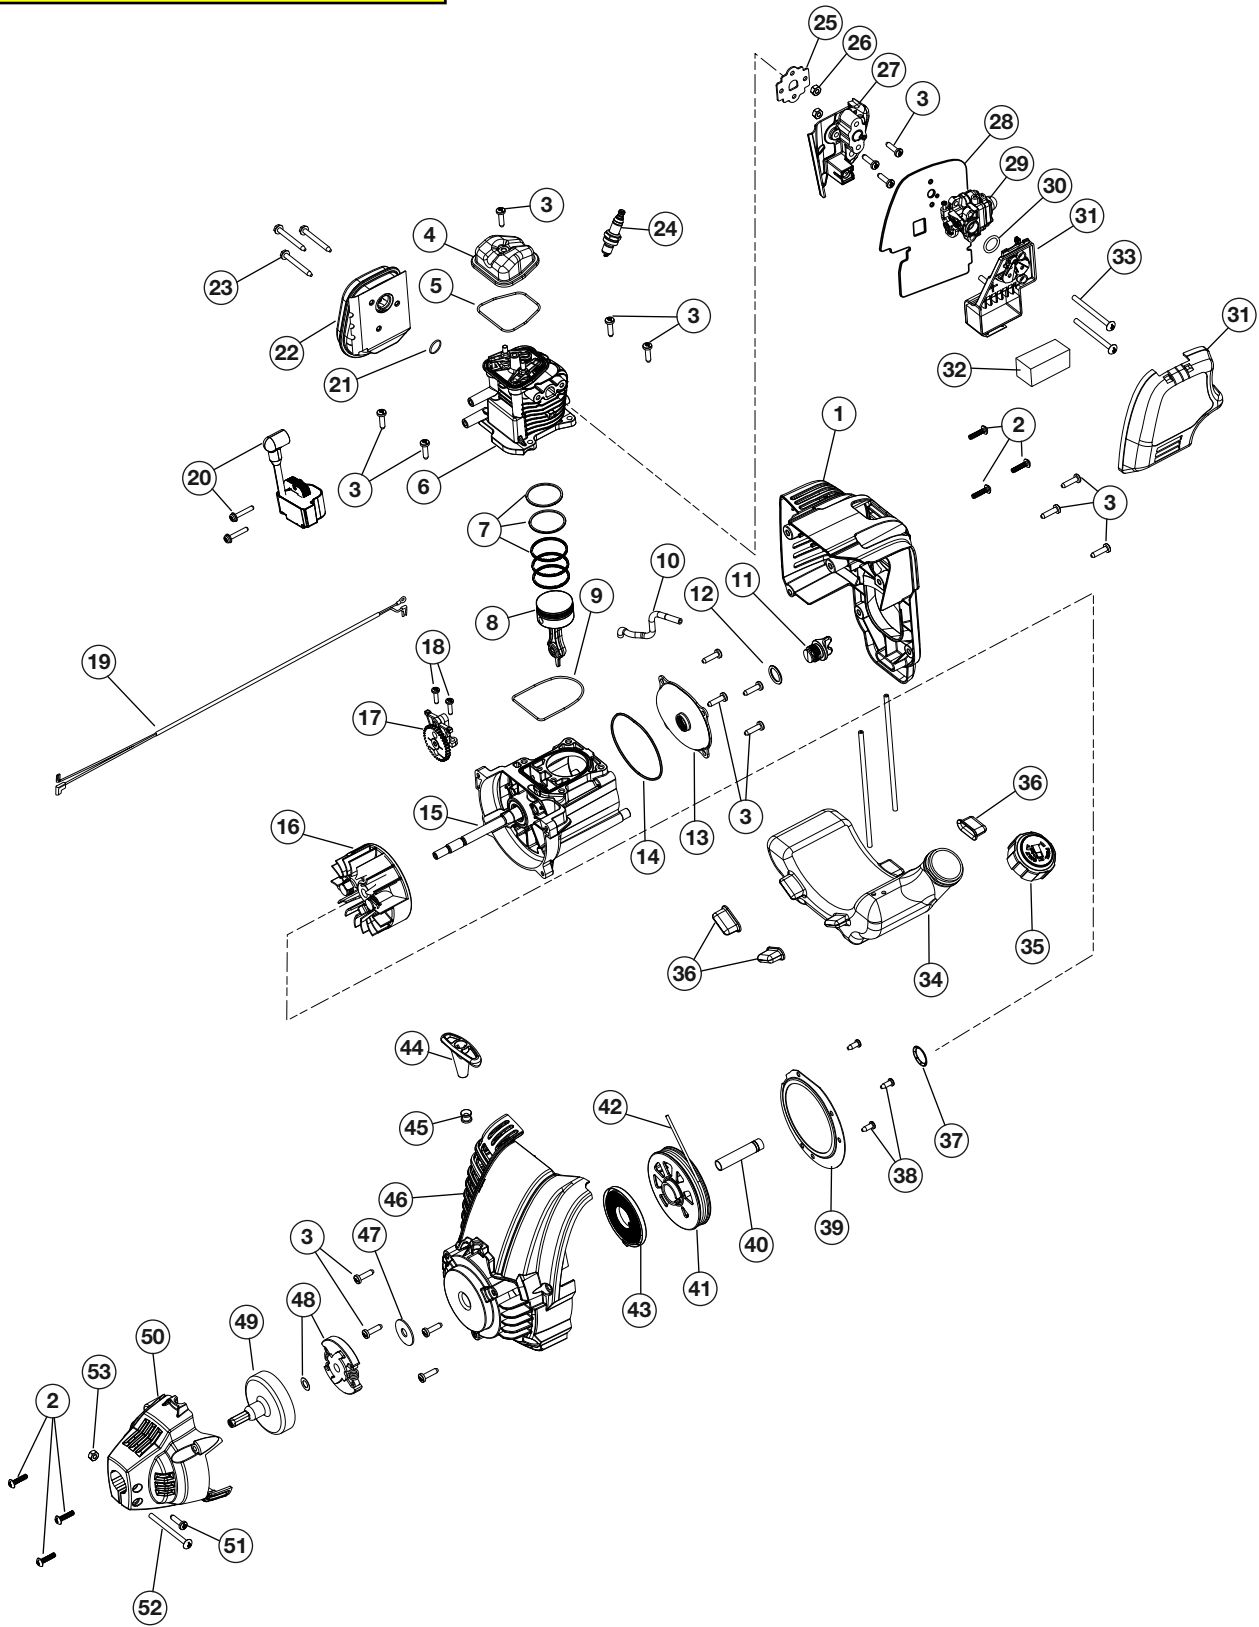

REPLACEMENT PARTS - MODEL TB575es
4-CYCLE GAS TRIMMER
PPN 41DDT57C966

OPTIONAL ELECTRIC STARTER # 625-04120

REPLACEMENT PARTS - MODEL TB575es

4-CYCLE GAS TRIMMER

PPN 41DDT57C966

<u>Item</u>	<u>Part No.</u>	<u>Description</u>	<u>Item</u>	<u>Part No.</u>	<u>Description</u>
1	753-06134	Engine Cover Assembly (includes 2 & 3)	30	791-181751	O-Ring
2	753-04595	Cover Screw	31	753-05252	Air Cleaner Cover Assembly (includes 32)
3	791-181003	Screw	32	753-05254	Air Filter
4	753-05209	Rocker Cover	33	753-05253	Screw
5	753-05210	Rocker Cover O-Ring	34	753-05256	Fuel Tank Assembly w/Fuel Lines (includes 35)
6	753-06223	Cylinder Assembly (includes 3, 5 & 9)	35	753-1229	Fuel Cap
7	753-05229	Piston Ring Assembly	36	753-05259	Fuel Tank Pads
8	753-05973	Piston Assembly (includes 7)	37	753-04288	Palnut
9	753-05232	Cylinder O-Ring	38	753-1202	Pressure Plate Screw
10	791-182379	Breather Hose	39	753-05074	Pressure Plate (includes 38)
11	753-05408	Oil Plug (includes 12)	40	753-05078	Spacer
12	791-182290	Oil Plug O-Ring	41	753-06222	Starter Assembly (includes 42)
13	753-06111	Crankcase Cover	42	753-05840	Rope
14	753-05238	Crankcase Cover O-ring	43	753-04286	Recoil Spring
15	753-06224	Crankcase Assembly (includes 9, 10 & 14)	44	791-181079	Handle
16	753-06221	Flywheel Assembly	45	791-611061	Rope Guide
17	753-05241	Cam Bracket Assembly (includes 18)	46	753-06226	Starter Housing Assembly (includes 3 & 37-45)
18	753-05242	Cam Bracket Screw	47	791-182396	Washer
19	753-05264	Lead Wires	48	753-1238	Clutch & Clutch Washer
20	753-05243	Module Assembly	49	791-153592	Clutch Drum
21	753-05244	Muffler Gasket	50	753-05263	Clutch Cover (includes 2)
22	753-05245	Muffler Assembly (includes 21 & 23)	51	791-182519	Anti-Rotation Screw
23	753-05246	Muffler Screw	52	753-04003	Clamp Screw
24	753-05784	Spark Plug	53	791-180217	Nut
25	753-05247	Insulator Gasket	*	753-05297	Spark Arrestor Assembly
26	753-05248	Nut	*	753-06225	Shortblock Assembly (includes 3-12, 14, 15, 17 & 24)
27	753-05249	Insulator			
28	753-05366	Carburetor Gasket			
29	753-06220	Carburetor