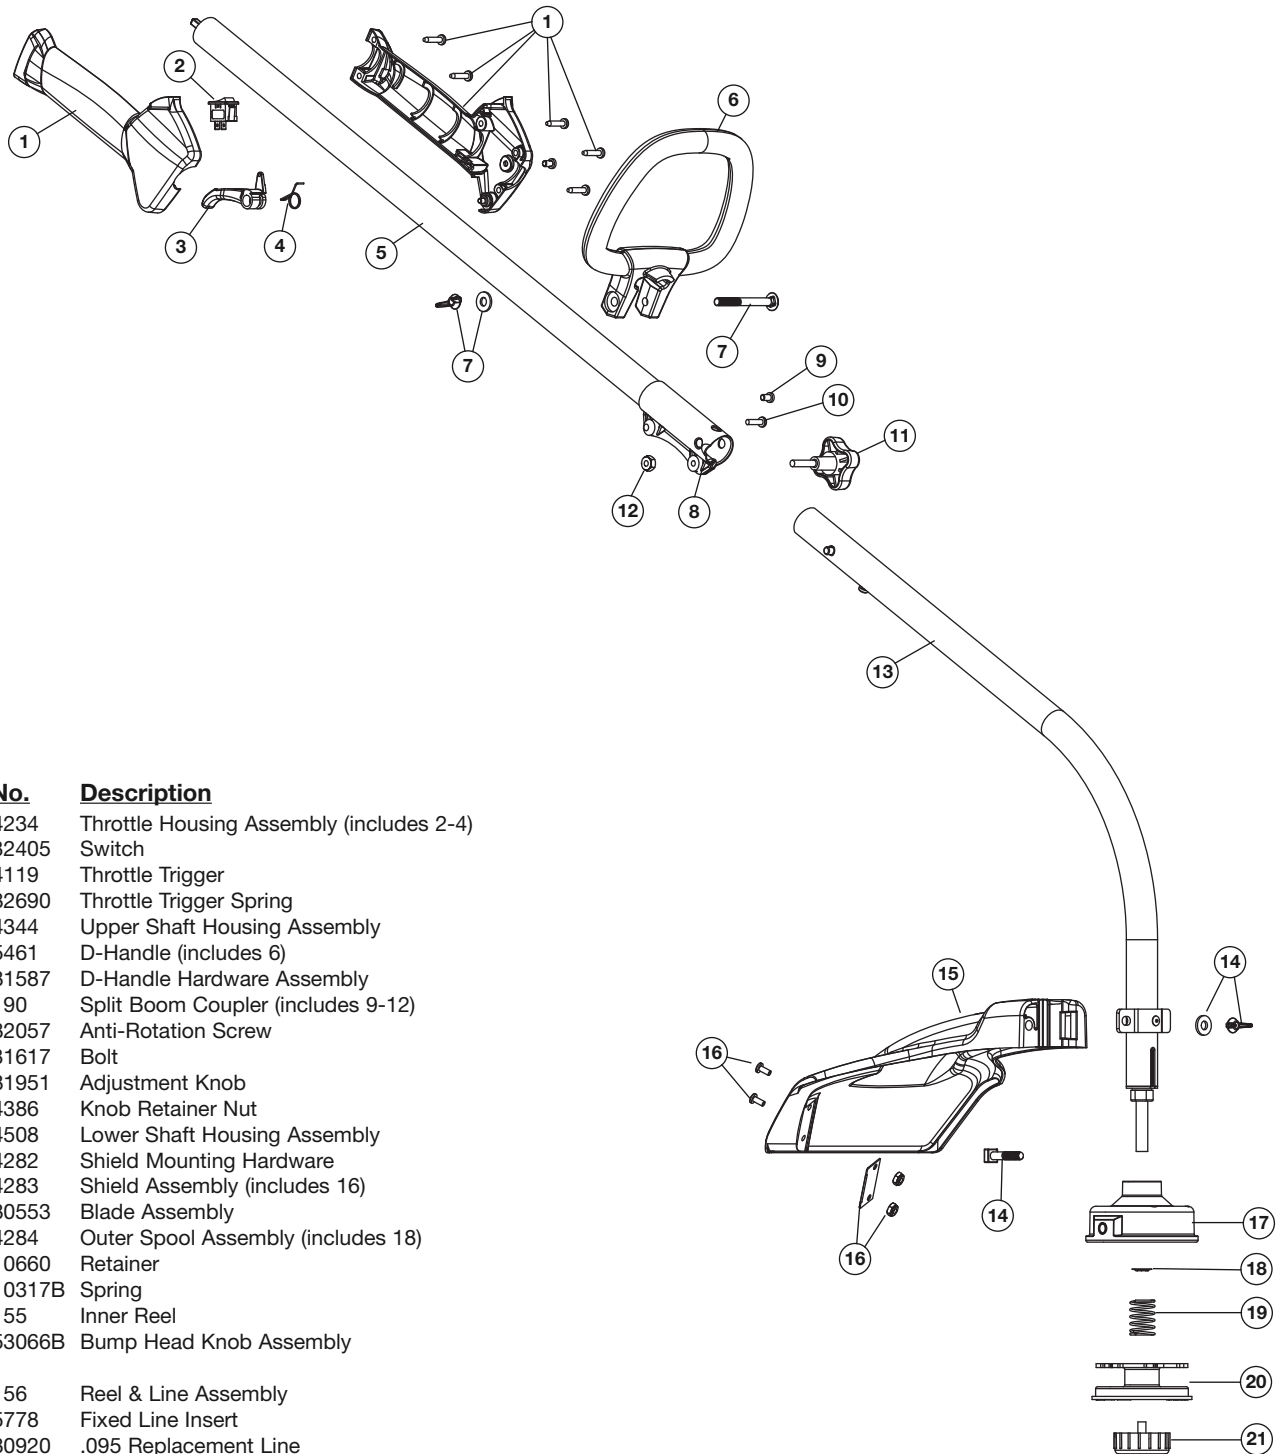

REPLACEMENT PARTS - MODEL TB21 EC

2-CYCLE GAS TRIMMER

PPN 41ADT21C966

Item	Part No.	Description
1	753-06243	Rear Cover Assembly (includes 2)
2	791-181862	Starter Screw
3	753-06244	Starter Assembly Guard (includes 2)
4	753-06245	Rear Engine Cover (includes 5)
5	791-181345	Cover Screw
6	753-06104	Adapter
7	753-06091	Pawl Assembly
8	753-06246	Flywheel Assembly
9	753-06247	Washer
10	753-06248	Spacer
11	753-05860	Clutch Assembly
12	753-06249	Clutch Cover Assembly (includes 2, 13-15 & 21)
13	791-182519	Anti-Rotation Screw
14	753-04003	Clamp Screw
15	791-180217	Clamp Nut
16	753-06182	Muffler Assembly
17	753-04619	Muffler Gasket
18	753-06250	Fuel Tank Assembly (includes 19 & 20)

* Items Not Shown

REPLACEMENT PARTS - MODEL TB21 EC
2-CYCLE GAS TRIMMER
 PPN 41ADT21C966

Item	Part No.	Description
1	753-04234	Throttle Housing Assembly (includes 2-4)
2	791-182405	Switch
3	753-04119	Throttle Trigger
4	791-182690	Throttle Trigger Spring
5	753-04344	Upper Shaft Housing Assembly
6	753-05461	D-Handle (includes 6)
7	791-181587	D-Handle Hardware Assembly
8	753-1190	Split Boom Coupler (includes 9-12)
9	791-182057	Anti-Rotation Screw
10	791-181617	Bolt
11	791-181951	Adjustment Knob
12	753-04386	Knob Retainer Nut
13	753-04508	Lower Shaft Housing Assembly
14	753-04282	Shield Mounting Hardware
15	753-04283	Shield Assembly (includes 16)
16	791-180553	Blade Assembly
17	753-04284	Outer Spool Assembly (includes 18)
18	791-610660	Retainer
19	791-610317B	Spring
20	753-1155	Inner Reel
21	791-153066B	Bump Head Knob Assembly
*	753-1156	Reel & Line Assembly
*	753-05778	Fixed Line Insert
*	791-180920	.095 Replacement Line
*	Items Not Shown	