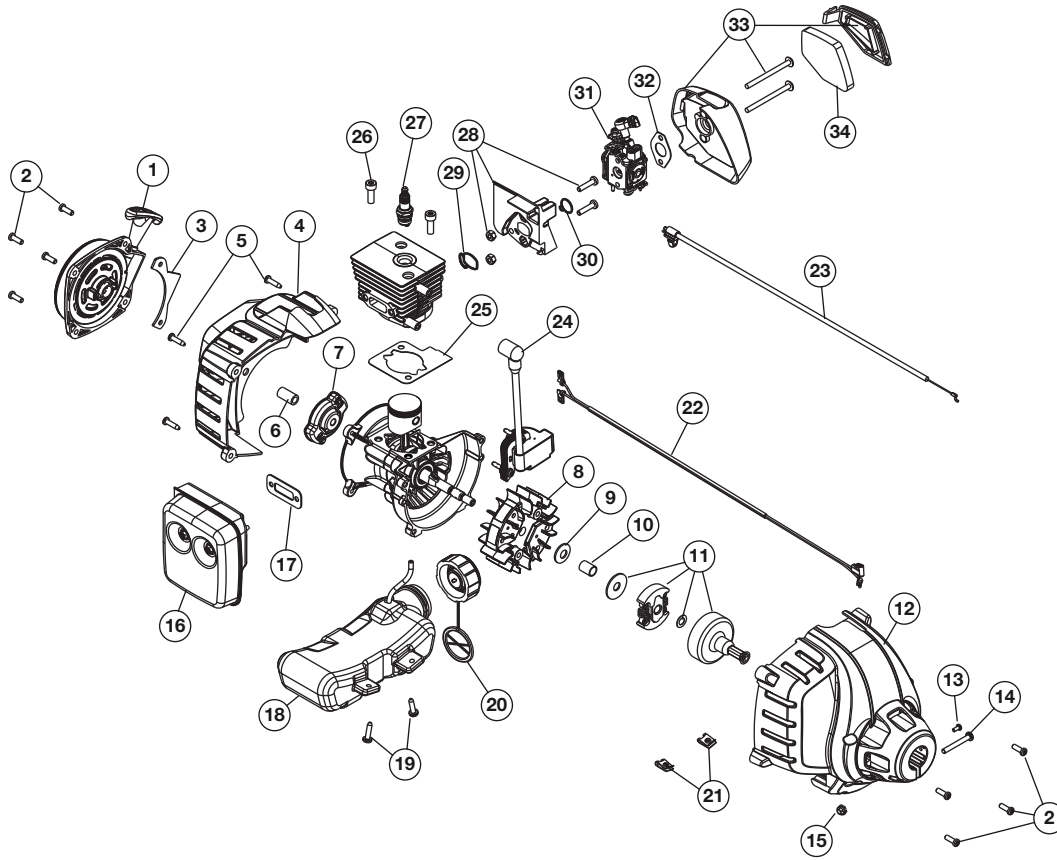

REPLACEMENT PARTS - MODEL TB21 EC

2-CYCLE GAS TRIMMER

PPN 41ADT21C966

Item	Part No.	Description
1	753-06243	Rear Cover Assembly (includes 2)
2	791-181862	Starter Screw
3	753-06244	Starter Assembly Guard (includes 2)
4	753-06245	Rear Engine Cover (includes 5)
5	791-181345	Cover Screw
6	753-06104	Adapter
7	753-06091	Pawl Assembly
8	753-06246	Flywheel Assembly
9	753-06247	Washer
10	753-06248	Spacer
11	753-05860	Clutch Assembly
12	753-06249	Clutch Cover Assembly (includes 2, 13-15 & 21)
13	791-182519	Anti-Rotation Screw
14	753-04003	Clamp Screw
15	791-180217	Clamp Nut
16	753-06182	Muffler Assembly
17	753-04619	Muffler Gasket
18	753-06250	Fuel Tank Assembly (includes 19 & 20)

* Items Not Shown

REPLACEMENT PARTS - MODEL TB21 EC
2-CYCLE GAS TRIMMER
 PPN 41ADT21C966

Item	Part No.	Description
1	753-04234	Throttle Housing Assembly (includes 2-4)
2	791-182405	Switch
3	753-04119	Throttle Trigger
4	791-182690	Throttle Trigger Spring
5	753-04344	Upper Shaft Housing Assembly
6	753-05461	D-Handle (includes 6)
7	791-181587	D-Handle Hardware Assembly
8	753-1190	Split Boom Coupler (includes 9-12)
9	791-182057	Anti-Rotation Screw
10	791-181617	Bolt
11	791-181951	Adjustment Knob
12	753-04386	Knob Retainer Nut
13	753-04508	Lower Shaft Housing Assembly
14	753-04282	Shield Mounting Hardware
15	753-04283	Shield Assembly (includes 16)
16	791-180553	Blade Assembly
17	753-04284	Outer Spool Assembly (includes 18)
18	791-610660	Retainer
19	791-610317B	Spring
20	753-1155	Inner Reel
21	791-153066B	Bump Head Knob Assembly
*	753-1156	Reel & Line Assembly
*	753-05778	Fixed Line Insert
*	791-180920	.095 Replacement Line
*	Items Not Shown	