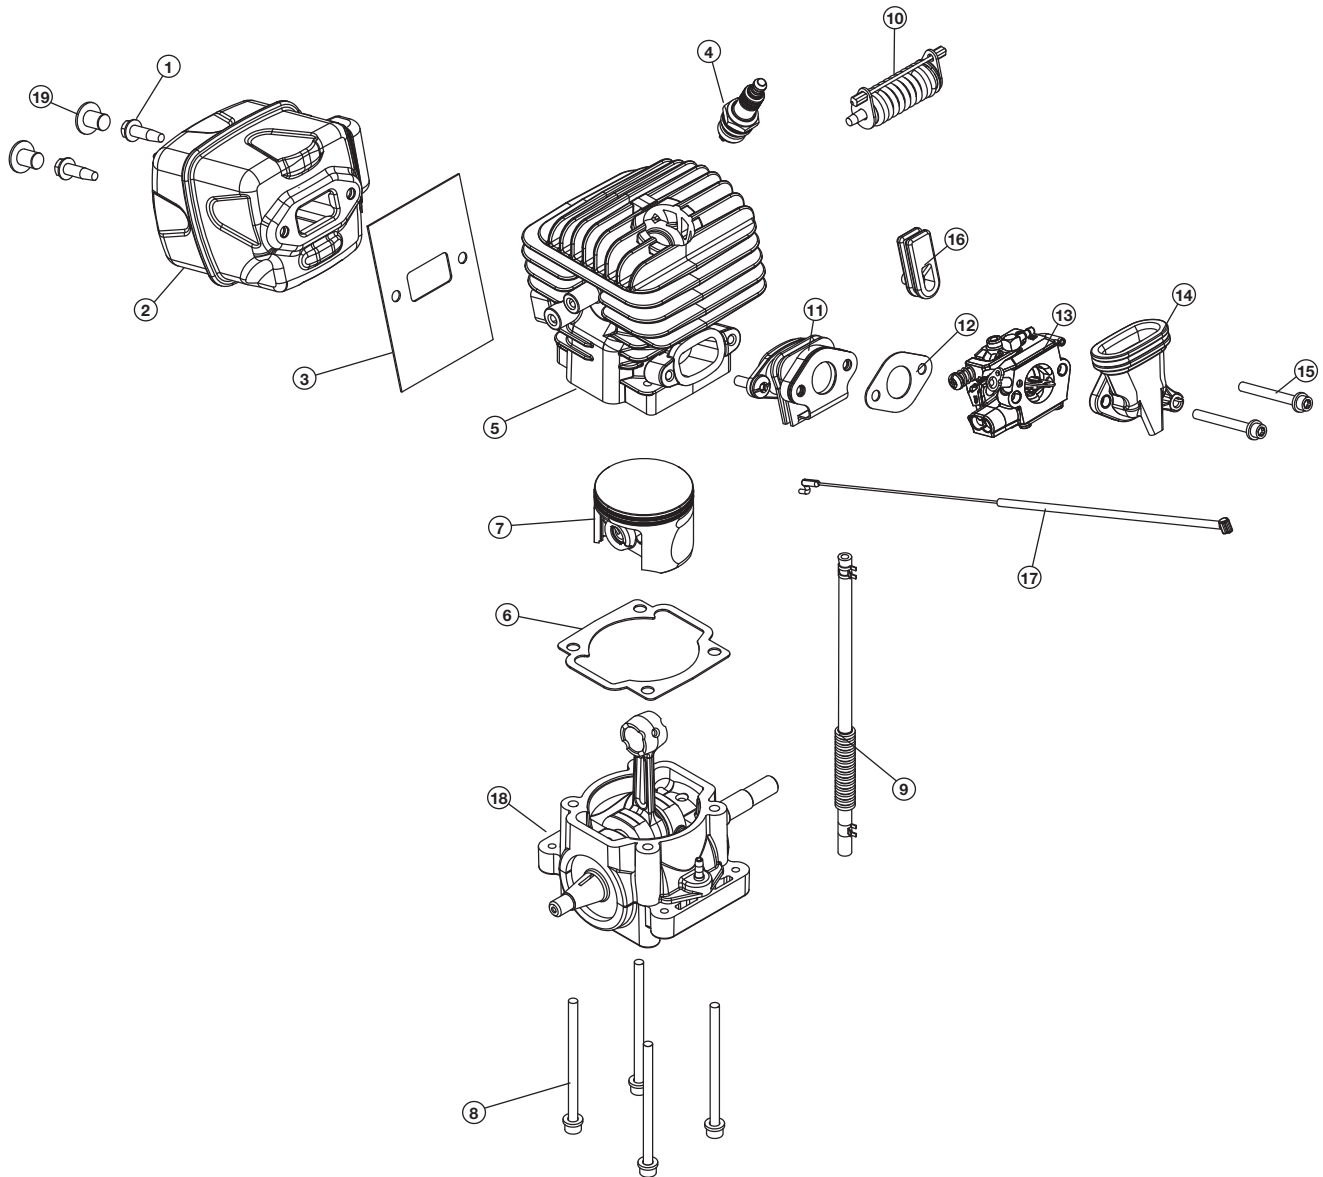

REPLACEMENT PARTS - MODEL TB5518

ENGINE ASSEMBLY

PPN 41AY85AR966

Item	Part No.	Description
1	753-06397	Muffler Screw
2	753-06268	Muffler Assembly (includes 1, 3 & 19)
3	753-06398	Muffler Gasket
4	753-06269	Spark Plug
5	753-06399	Cylinder Assembly (includes 6, 8 & 10)
6	753-06400	Cylinder Gasket
7	753-06401	Piston Assembly
8	753-06402	Cylinder Hardware
9	753-06403	Breather Hose w/clamp
10	753-06404	Isolator Assembly
11	753-06405	Insulator Assembly
12	753-06406	Carburetor Gasket
13	753-06407	Carburetor
14	753-06385	Boot & Bracket Assembly
15	753-06410	Carburetor Hardware
16	753-06411	Grommet
17	753-06409	Throttle Cable
18	753-06412	Shortblock Assembly (includes 4-10)
19	753-06507	Muffler Plug

REPLACEMENT PARTS - MODEL TB5518

ENGINE ASSEMBLY

PPN 41AY85AR966

Item	Part No.	Description
1	753-06424	Housing Assembly
2	753-06425	Primer Bulb Assembly
3	753-06426	Flywheel Assembly
4	753-06427	Flywheel Nut
5	753-06386	Chain Brake Assembly
6	753-06429	Engine Mount Screw
7	753-06430	Starter Housing Assembly
8	753-06431	Engine Mount Plate Assembly (includes 6)
9	753-06432	Module Assembly
10	753-06449	Clutch
11	753-06450	Clutch Drum Assembly
12	753-06451	Oil Pump Shield
13	753-06264	Bar
14	753-06265	18" Chain
15	753-06387	Oil Pump Assembly
16	753-06390	Rear Handle Cover Assembly w/switch
17	753-06456	Top Cover Assembly
18	753-06457	Air Cleaner Assembly
19	753-06458	Air Cleaner Cover Assembly
20	753-06460	Bar Nut
21	753-06461	Clutch Nut
22	753-06462	Idle Latch Spring
23	753-06463	High Idle Latch
24	753-06464	Trigger Release
25	753-06465	Throttle Trigger
26	753-06466	Trigger Release Spring
27	753-06467	Upper Grip Screw