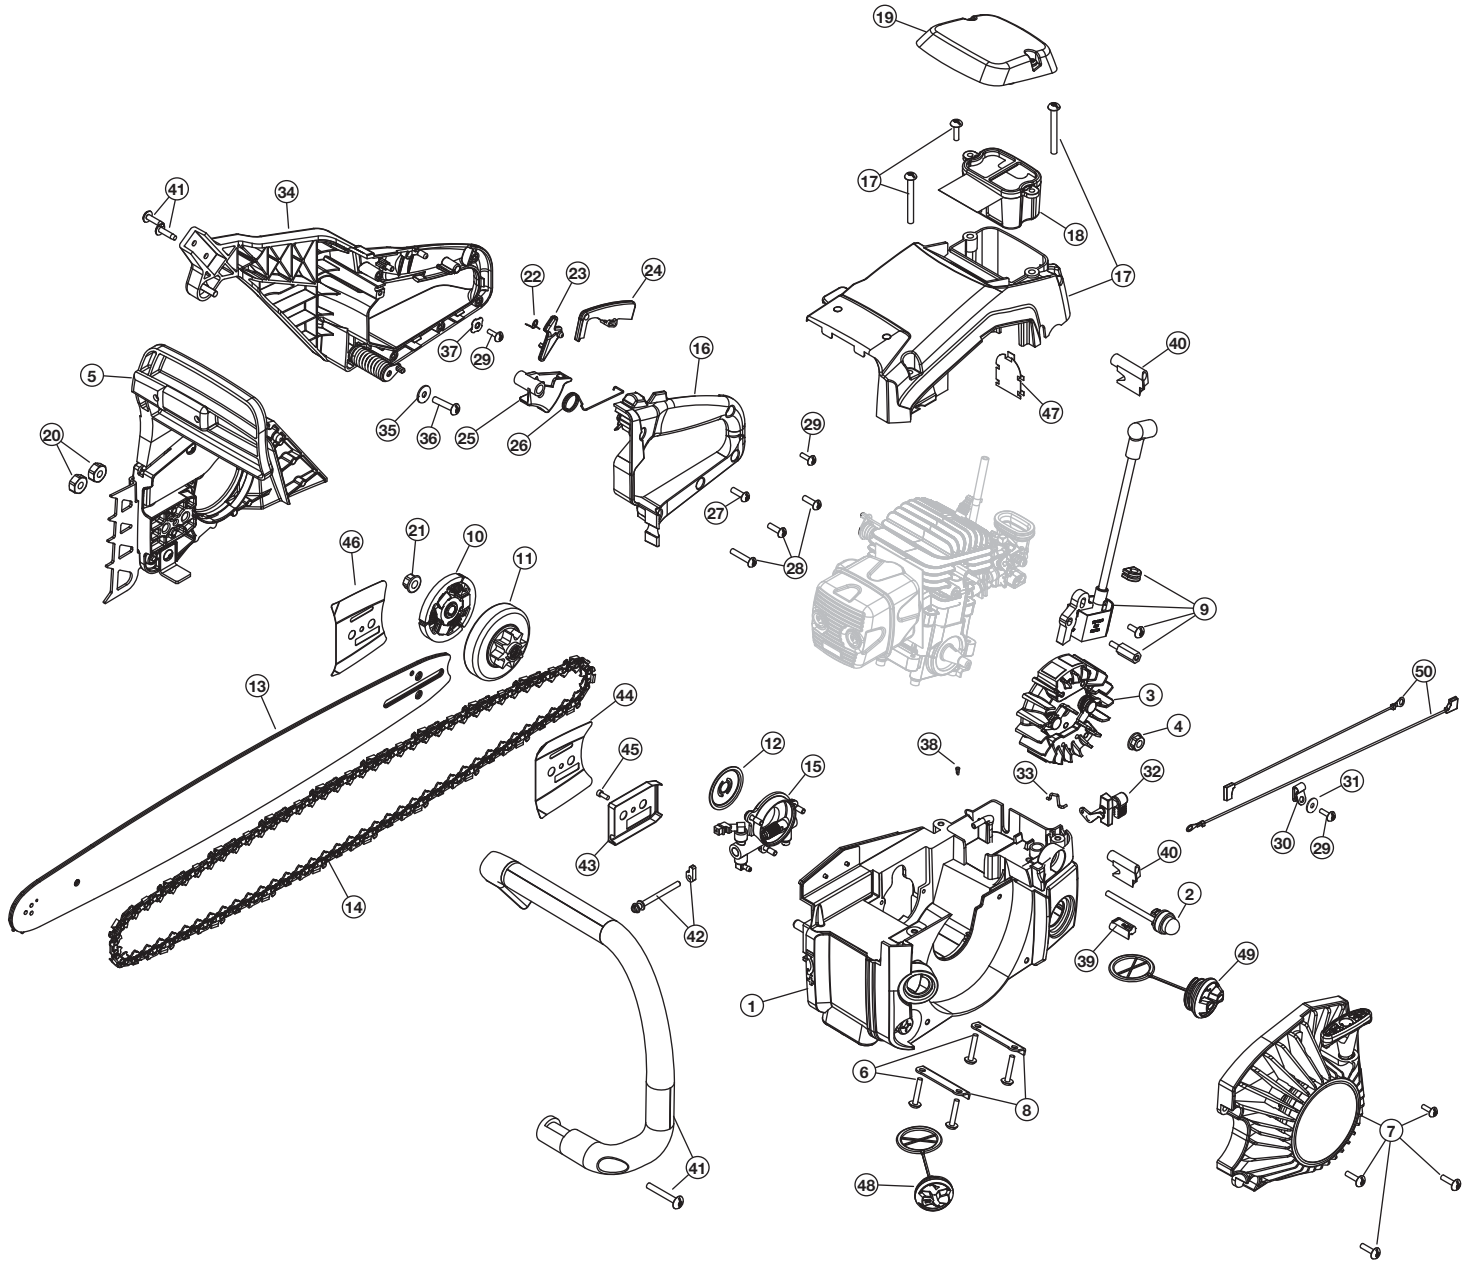

REPLACEMENT PARTS - MODEL TB5518

ENGINE ASSEMBLY

PPN 41AY85AR966

Item	Part No.	Description
1	753-06397	Muffler Screw
2	753-06268	Muffler Assembly (includes 1, 3 & 19)
3	753-06398	Muffler Gasket
4	753-06269	Spark Plug
5	753-06399	Cylinder Assembly (includes 6, 8 & 10)
6	753-06400	Cylinder Gasket
7	753-06401	Piston Assembly
8	753-06402	Cylinder Hardware
9	753-06403	Breather Hose w/clamp
10	753-06404	Isolator Assembly
11	753-06405	Insulator Assembly
12	753-06406	Carburetor Gasket
13	753-06407	Carburetor
14	753-06385	Boot & Bracket Assembly
15	753-06410	Carburetor Hardware
16	753-06411	Grommet
17	753-06409	Throttle Cable
18	753-06412	Shortblock Assembly (includes 4-10)
19	753-06507	Muffler Plug

REPLACEMENT PARTS - MODEL TB5518

ENGINE ASSEMBLY

PPN 41AY85AR966

Item	Part No.	Description
1	753-06424	Housing Assembly
2	753-06425	Primer Bulb Assembly
3	753-06426	Flywheel Assembly
4	753-06427	Flywheel Nut
5	753-06386	Chain Brake Assembly
6	753-06429	Engine Mount Screw
7	753-06430	Starter Housing Assembly
8	753-06431	Engine Mount Plate Assembly (includes 6)
9	753-06432	Module Assembly
10	753-06449	Clutch
11	753-06450	Clutch Drum Assembly
12	753-06451	Oil Pump Shield
13	753-06264	Bar
14	753-06265	18" Chain
15	753-06387	Oil Pump Assembly
16	753-06390	Rear Handle Cover Assembly w/switch
17	753-06456	Top Cover Assembly
18	753-06457	Air Cleaner Assembly
19	753-06458	Air Cleaner Cover Assembly
20	753-06460	Bar Nut
21	753-06461	Clutch Nut
22	753-06462	Idle Latch Spring
23	753-06463	High Idle Latch
24	753-06464	Trigger Release
25	753-06465	Throttle Trigger
26	753-06466	Trigger Release Spring
27	753-06467	Upper Grip Screw