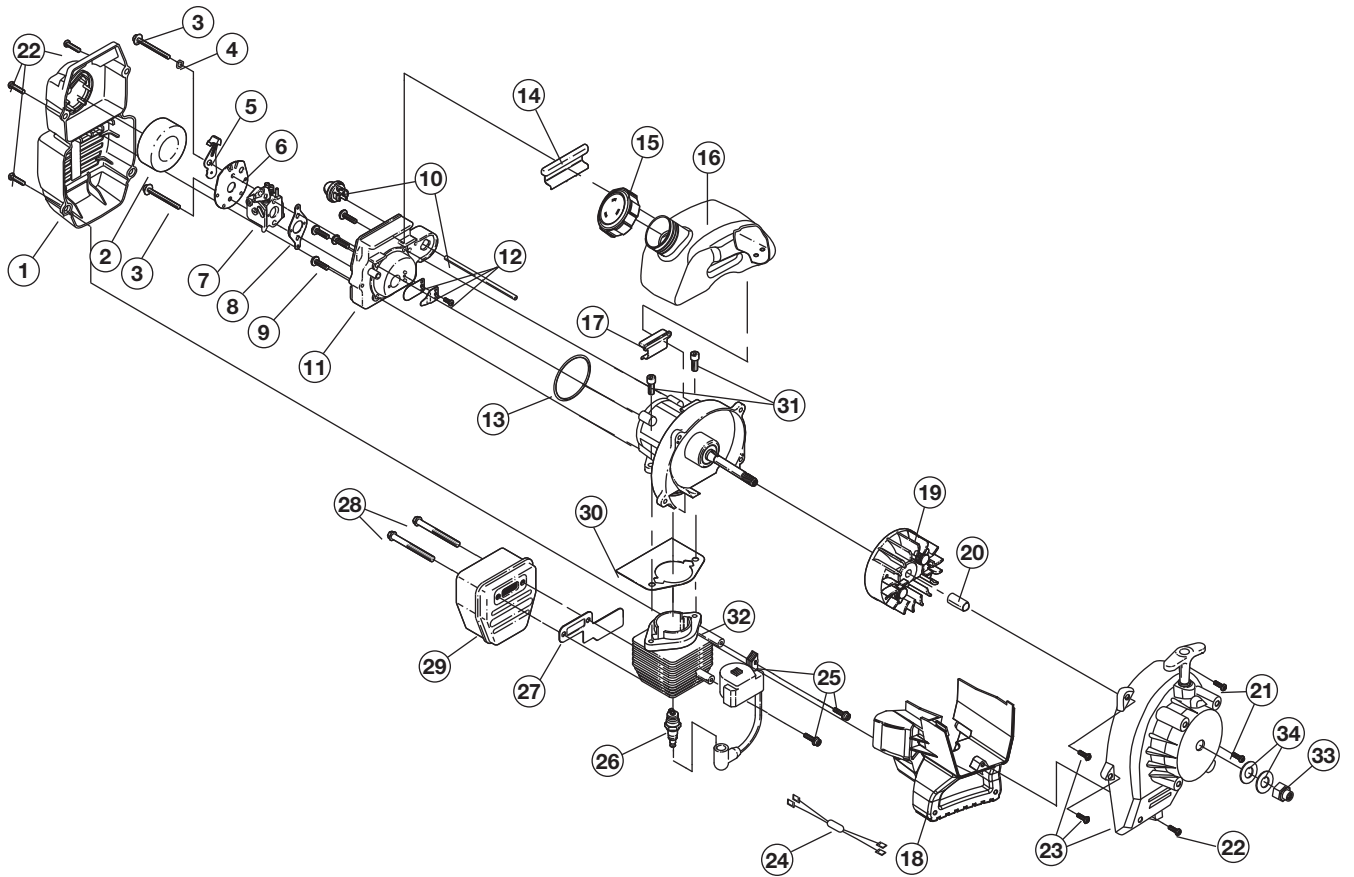

REPLACEMENT PARTS - MODEL YGBV 2-CYCLE GAS BLOWER/ VACUUM PPN 41ASGBPG900

Item	Part No.	Description
1	753-04511	Air Cleaner Cover Assembly (includes 2 & 22)
2	791-180350B	Air Cleaner Filter
3	791-180351	Carburetor Mounting Screw
4	791-180226	Wavey Washer
5	753-04418	Choke Lever Assembly
6	753-04419	Choke Plate Assembly (includes 5)
7	753-05153	Carburetor Assembly (includes 8)
8	791-610675	Carburetor Gasket
9	791-181860	Carb Mount Screw
10	791-683974B	Primer and Hose Assembly
11	753-1196	Carb Mount Assembly (includes 9, 12 & 13)
12	791-684451	Reed Assembly
13	753-05487	O-Ring
14	791-612134	Rear Mounting Pad
15	791-182529	Fuel Cap Assembly
16	753-04310	Fuel Tank Assembly (includes 15)
17	791-145308	Front Mounting Pad
18	791-182401	Shroud Extension (includes 22)
19	753-05240	Flywheel Assembly
20	753-04748	Spacer

* Items Not Shown

REPLACEMENT PARTS - MODEL YGBV

2-CYCLE GAS BLOWER/ VACUUM

PPN 41ASGBPG900

Item	Part No.	Description
1	753-04754	Engine Cover Assembly (includes 2)
2	753-04595	Cover Screw
3	753-05013A	Throttle Control Assembly (includes 4-6)
4	791-182422	Throttle Control Plates (includes 6)
5	791-00048	Throttle Control Lever
6	791-182423	Screw, Plastic
7	791-182405	Rocker Switch Assembly
8	753-04809	Engine Mounting Plate (includes 9)
9	753-04755	Screw
10	791-182410	Mode Control Flapper
11	791-00050	Mode Control Lever (includes 20)

Item	Part No.	Description
12	753-04596	Impeller Blade
13	753-04833	Washer
14	753-04834	Lock Washer
15	791-182414	Bolt
16	791-00051	Blower/Vac Tube Assembly (includes 20)
17	791-182417	Vacuum Bag Adapter
18	791-182424	Mounting Plate Hardware
19	791-182425	Blower/Vac Tube Mounting Hardware
20	791-181482	Screw
21	791-00049	Throttle Cable
22	791-181345	Screw
*	791-612930	Cable Tie
*	753-04465	Vacuum Bag Assembly (includes 17, Vacuum Bag & Cable Tie)
*	753-04325	Patio Head