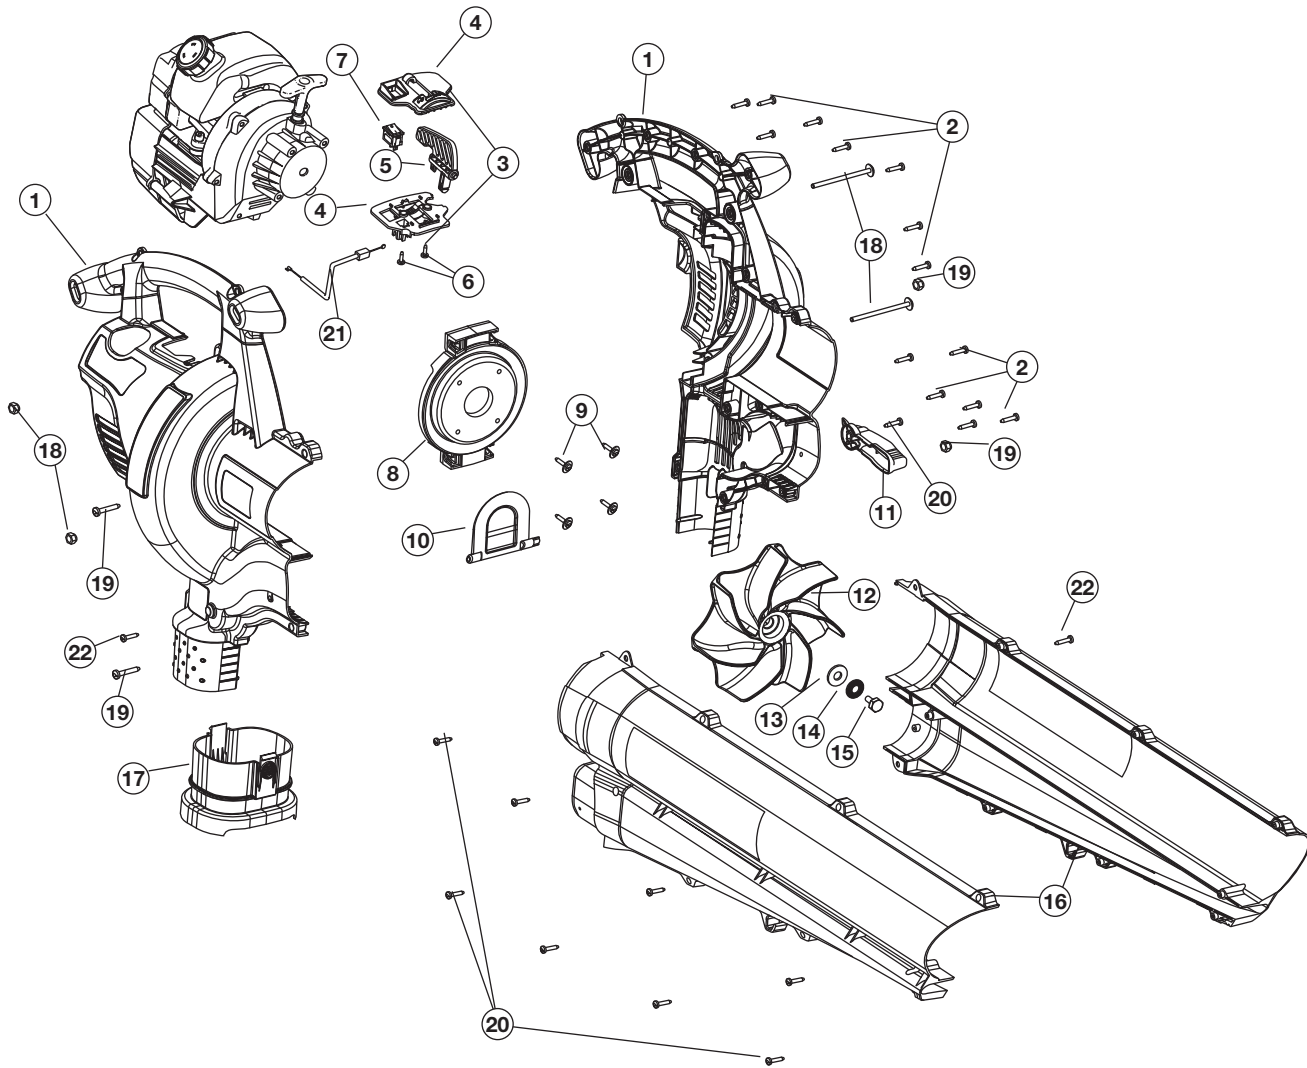

REPLACEMENT PARTS - MODEL YGBV 2-CYCLE GAS BLOWER/ VACUUM PPN 41ASGBPG900

Item	Part No.	Description
1	753-04511	Air Cleaner Cover Assembly (includes 2 & 22)
2	791-180350B	Air Cleaner Filter
3	791-180351	Carburetor Mounting Screw
4	791-180226	Wavey Washer
5	753-04418	Choke Lever Assembly
6	753-04419	Choke Plate Assembly (includes 5)
7	753-05153	Carburetor Assembly (includes 8)
8	791-610675	Carburetor Gasket
9	791-181860	Carb Mount Screw
10	791-683974B	Primer and Hose Assembly
11	753-1196	Carb Mount Assembly (includes 9, 12 & 13)
12	791-684451	Reed Assembly
13	753-05487	O-Ring
14	791-612134	Rear Mounting Pad
15	791-182529	Fuel Cap Assembly
16	753-04310	Fuel Tank Assembly (includes 15)
17	791-145308	Front Mounting Pad
18	791-182401	Shroud Extension (includes 22)
19	753-05240	Flywheel Assembly
20	753-04748	Spacer

* Items Not Shown

REPLACEMENT PARTS - MODEL YGBV

2-CYCLE GAS BLOWER/ VACUUM

PPN 41ASGBPG900

Item	Part No.	Description
1	753-04754	Engine Cover Assembly (includes 2)
2	753-04595	Cover Screw
3	753-05013A	Throttle Control Assembly (includes 4-6)
4	791-182422	Throttle Control Plates (includes 6)
5	791-00048	Throttle Control Lever
6	791-182423	Screw, Plastic
7	791-182405	Rocker Switch Assembly
8	753-04809	Engine Mounting Plate (includes 9)
9	753-04755	Screw
10	791-182410	Mode Control Flapper
11	791-00050	Mode Control Lever (includes 20)

Item	Part No.	Description
12	753-04596	Impeller Blade
13	753-04833	Washer
14	753-04834	Lock Washer
15	791-182414	Bolt
16	791-00051	Blower/Vac Tube Assembly (includes 20)
17	791-182417	Vacuum Bag Adapter
18	791-182424	Mounting Plate Hardware
19	791-182425	Blower/Vac Tube Mounting Hardware
20	791-181482	Screw
21	791-00049	Throttle Cable
22	791-181345	Screw
*	791-612930	Cable Tie
*	753-04465	Vacuum Bag Assembly (includes 17, Vacuum Bag & Cable Tie)
*	753-04325	Patio Head