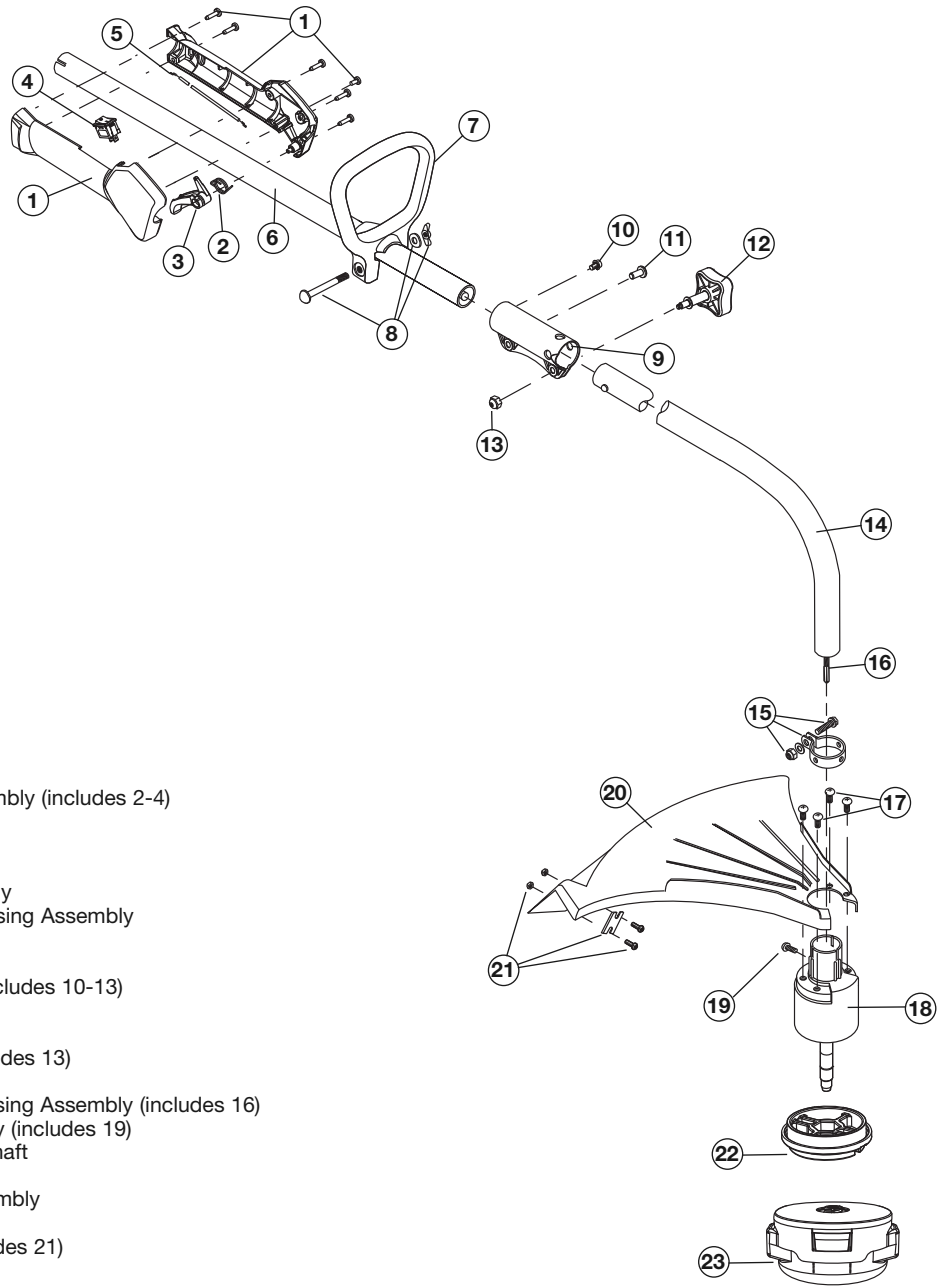

REPLACEMENT PARTS - MODEL Y26CS
4-CYCLE TRIMMER
 PPN 41AD26CC900

Item	Part No.	Description
1	753-04234	Throttle Housing Assembly (includes 2-4)
2	791-182690	Throttle Trigger Spring
3	753-04119	Throttle Trigger
4	791-182405	Switch
5	753-05266	Throttle Cable Assembly
6	753-04236	Upper Drive Shaft Housing Assembly
7	791-153064	D-Handle Assembly
8	791-181587	D-Handle Hardware
9	753-1190	Split boom Coupler (includes 10-13)
10	791-182057	Screw
11	791-181617	Bolt
12	791-181981	Adjustment Knob (includes 13)
13	753-04386	Knob Retaining Nut
14	791-182387	Lower Drive Shaft Housing Assembly (includes 16)
15	791-153597	Lower Clamp Assembly (includes 19)
16	791-181852	Lower Flexible Drive Shaft
17	791-180531	Shield Mounting Screw
18	753-05050	Bushing Housing Assembly
19	791-145569	Anti-Rotation Screw
20	791-181659	Shield Assembly (includes 21)
21	753-06048	Blade Assembly
22	753-05278	Adapter
23	753-06130	Spool Assembly