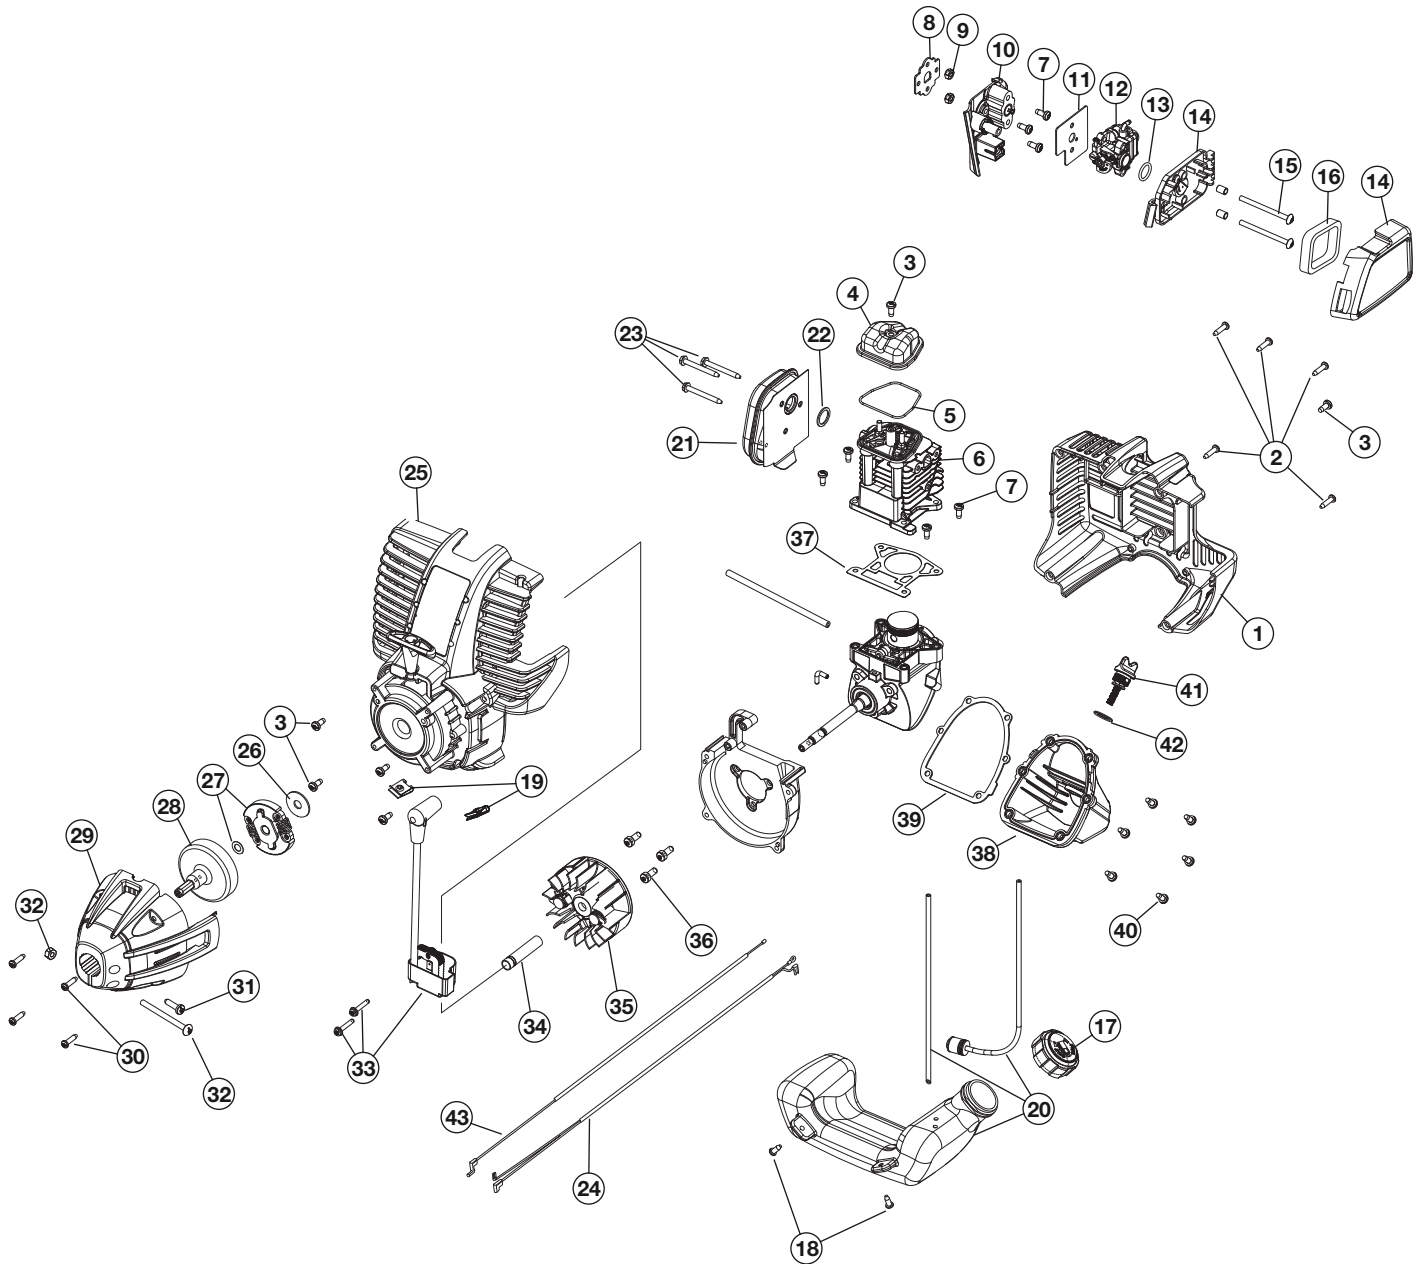

REPLACEMENT PARTS - MODEL Y26CS
4-CYCLE TRIMMER
PPN 41AD26CC900

REPLACEMENT PARTS - MODEL Y26CS

4-CYCLE TRIMMER

PPN 41AD26CC900

<u>Item</u>	<u>Part No.</u>	<u>Description</u>	<u>Item</u>	<u>Part No.</u>	<u>Description</u>
1	753-05449	Engine Cover	26	791-182396	Washer
2	791-181345	Screw	27	753-1238	Clutch Assembly
3	753-05377	Screw	28	791-153592	Clutch Drum
4	753-05209	Valve Cover	29	753-05446	Clutch Cover Assembly (includes 30-32)
5	753-05210	Valve Cover Gasket	30	791-181345	Cover Screw
6	753-05438	Cylinder Assembly (includes 5, 7 & 43)	31	791-182519	Anti-Rotation Screw
7	791-181003	Cylinder Screw	32	753-04291	Clamping Screw Assembly
8	753-05247	Insulator Gasket	33	753-05243	Ignition Module Assembly
9	753-05248	Nut	34	753-05078	Spacer
10	753-05452	Insulator (includes 11)	35	753-05240	Flywheel
11	753-05439	Carburetor Gasket	36	791-181861	Shroud Screw
12	753-1225	Carburetor w/Primer	37	791-182374	Cylinder Gasket
13	791-181751	Carburetor O-Ring	38	791-182377	Oil Pan (includes 39 & 40)
14	753-06061	Air Filter Cover Assembly (includes 16)	39	791-181018	Oil Pan Gasket
15	753-05253	Air Filter Mounting Screw	40	791-181020	Oil Pan Screw
16	753-05442	Air Filter	41	791-182378	Dipstick Assembly (includes 42)
17	753-05289	Fuel Cap	42	791-182290	O-Ring
18	791-181930	Screw	43	753-05266	Throttle Cable
19	791-182366	Clip Nut	*	753-05784	Spark Plug
20	753-05443	Fuel Tank Assembly (includes 17)	*	753-06117	Shortblock Assembly (includes 3-7 & 33-42)
21	753-05444	Muffler Assembly (includes 22 & 23)			
22	753-05244	Muffler Gasket			
23	753-05246	Muffler Mounting Screw			
24	753-05264	Lead Wire			
25	753-06062	Starter Housing Assembly (includes 3)