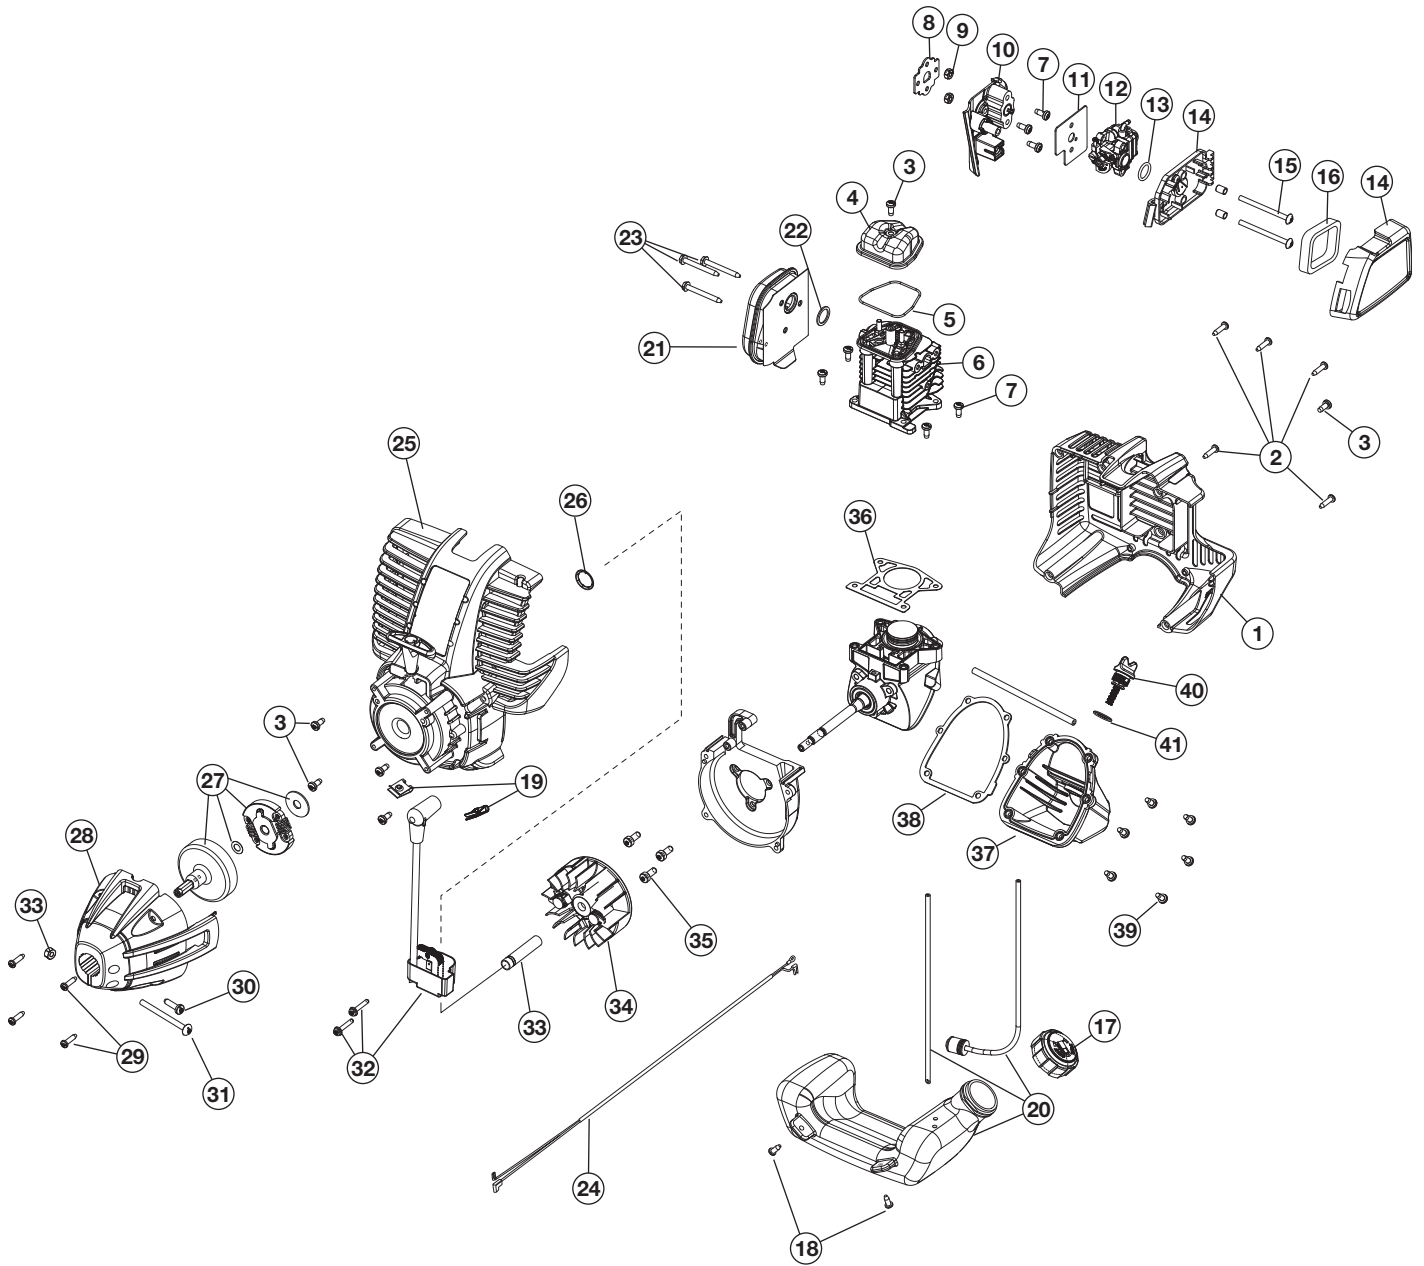

REPLACEMENT PARTS - MODEL Y144
4-CYCLE GAS CULTIVATOR
PPN 21AA144R900

REPLACEMENT PARTS - MODEL Y144

4-CYCLE GAS CULTIVATOR

PPN 21AA144R900

<u>Item</u>	<u>Part No.</u>	<u>Description</u>	<u>Item</u>	<u>Part No.</u>	<u>Description</u>
1	753-05998	Engine Cover	26	753-04288	Push Nut
2	791-181345	Screw	27	753-06281	Clutch Assembly
3	753-05377	Screw	28	753-05446	Clutch Cover Assembly (includes 29-31)
4	753-05209	Valve Cover	29	791-181345	Cover Screw
5	753-05210	Valve Cover Gasket	30	753-04466	Anti-Rotation Screw
6	753-05438	Cylinder Assembly (includes 5, 7 & 36)	31	753-04291	Clamping Screw Assembly
7	791-181003	Cylinder Screw	32	753-05243	Ignition Module Assembly
8	753-05247	Insulator Gasket	33	753-05078	Spacer
9	753-05248	Nut	34	753-05240	Flywheel
10	753-05452	Insulator (includes 11)	35	791-181861	Shroud Screw
11	753-05439	Carburetor Gasket	36	791-182374	Cylinder Gasket
12	753-1225	Carburetor w/Primer	37	791-182377	Oil Pan (includes 38 & 39)
13	791-181751	Carburetor O-Ring	38	791-181018	Oil Pan Gasket
14	753-05995	Air Filter Cover Assembly (includes 16)	39	791-181020	Oil Pan Screw
15	753-05253	Air Filter Mounting Screw	40	791-182378	Dipstick Assembly (includes 41)
16	753-05996	Air Filter	41	791-182290	O-Ring
17	753-05289	Fuel Cap	*	753-05784	Spark Plug
18	791-181930	Screw	*	753-05450	Shortblock Assembly (includes 3-7 & 32-41)
19	791-182366	Clip Nut			
20	753-05443	Fuel Tank Assembly (includes 17)			
21	753-05997	Muffler Assembly (includes 22 & 23)			
22	753-05244	Muffler Gasket			
23	753-05246	Muffler Mounting Screw			
24	753-04039	Lead Wire			
25	753-06306	Starter Housing Assembly (includes 3)			
			*		Items Not Shown