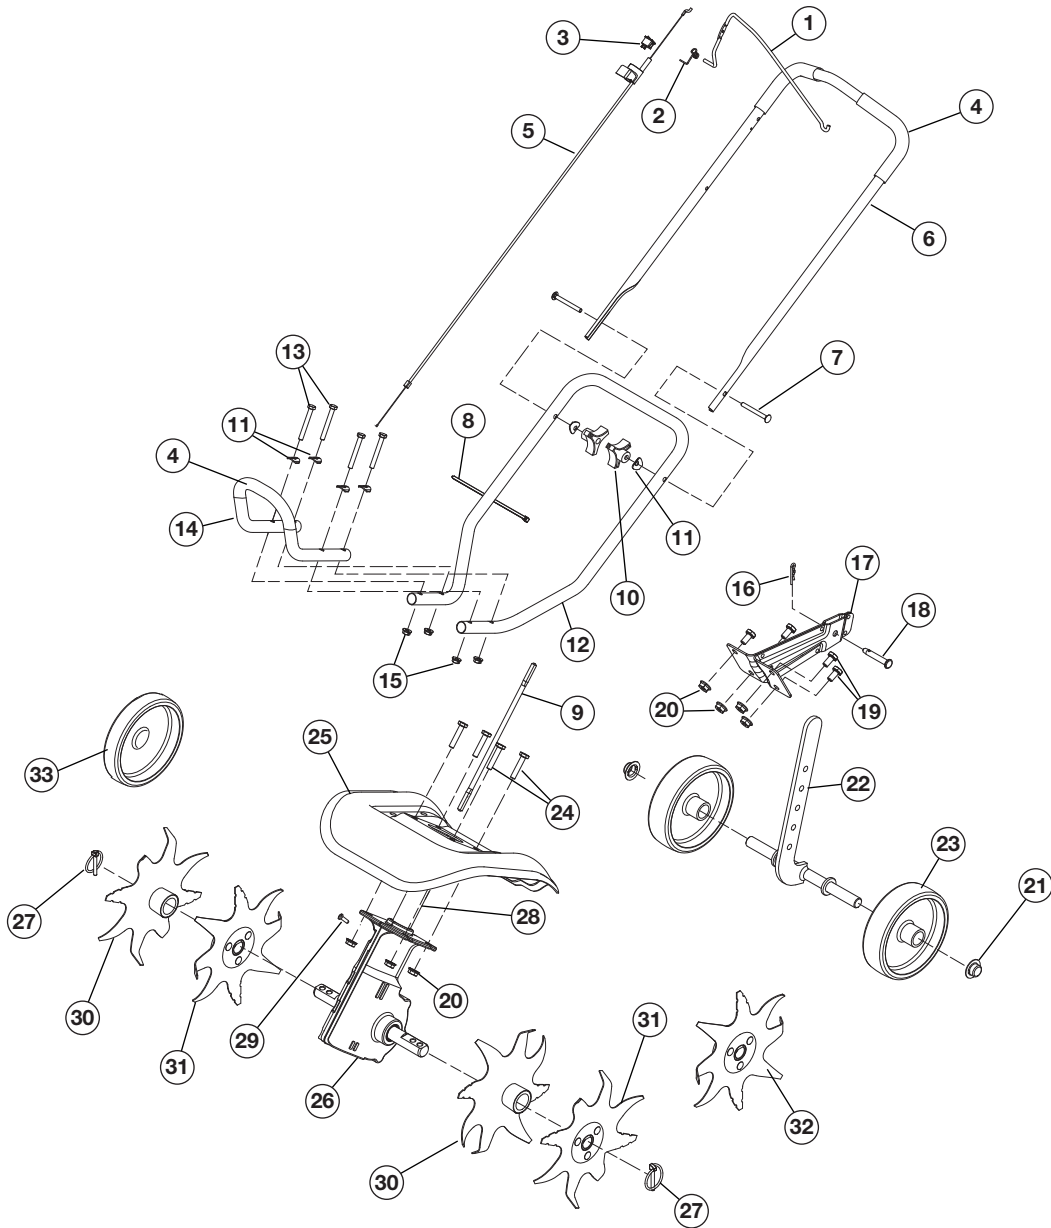

REPLACEMENT PARTS - MODEL Y144

4-CYCLE GAS CULTIVATOR

PPN 21AA144R900

Item	Part No.	Description
------	----------	-------------

1	753-04042	Throttle Control
2	753-05940	Torsion Spring
3	791-182405	On/Off Switch
4	753-04044	Foam Grip
5	753-06050	Throttle Cable
6	753-04498	Upper Handle
7	791-182899	Bolt
8	753-04049	Cable Tie
9	753-04499	Flex Shaft
10	791-182677	Knob
11	753-04052	Shoulder Washer
12	753-04053	Lower Handle
13	753-04054	Screw
14	753-04055	Front Handle
15	753-04056	Lock Nut
16	753-04057	Cotter Pin
17	753-04058	Tailpiece Bracket Assembly
18	753-04059	Clevis Pin

Item	Part No.	Description
------	----------	-------------

19	753-04060	Cap Screw
20	753-04061	Lock Nut
21	753-04062	Cap Push
22	753-04063	Wheel Support Bracket Assembly
23	753-04501	Wheel
24	753-05001	Cap Screw
25	753-04502	Tine Shield
26	753-06063	Gear Box Assembly
27	753-04070	Click Pin
28	753-05469	Drive Shaft Housing
29	791-180288	Sleeve Retaining Bolt
30	753-05986	Tine RH outer/LH inner
31	753-05987	Tine LH outer/RH inner
32	753-05988	Edger Tine
33	753-04068	Edger Wheel