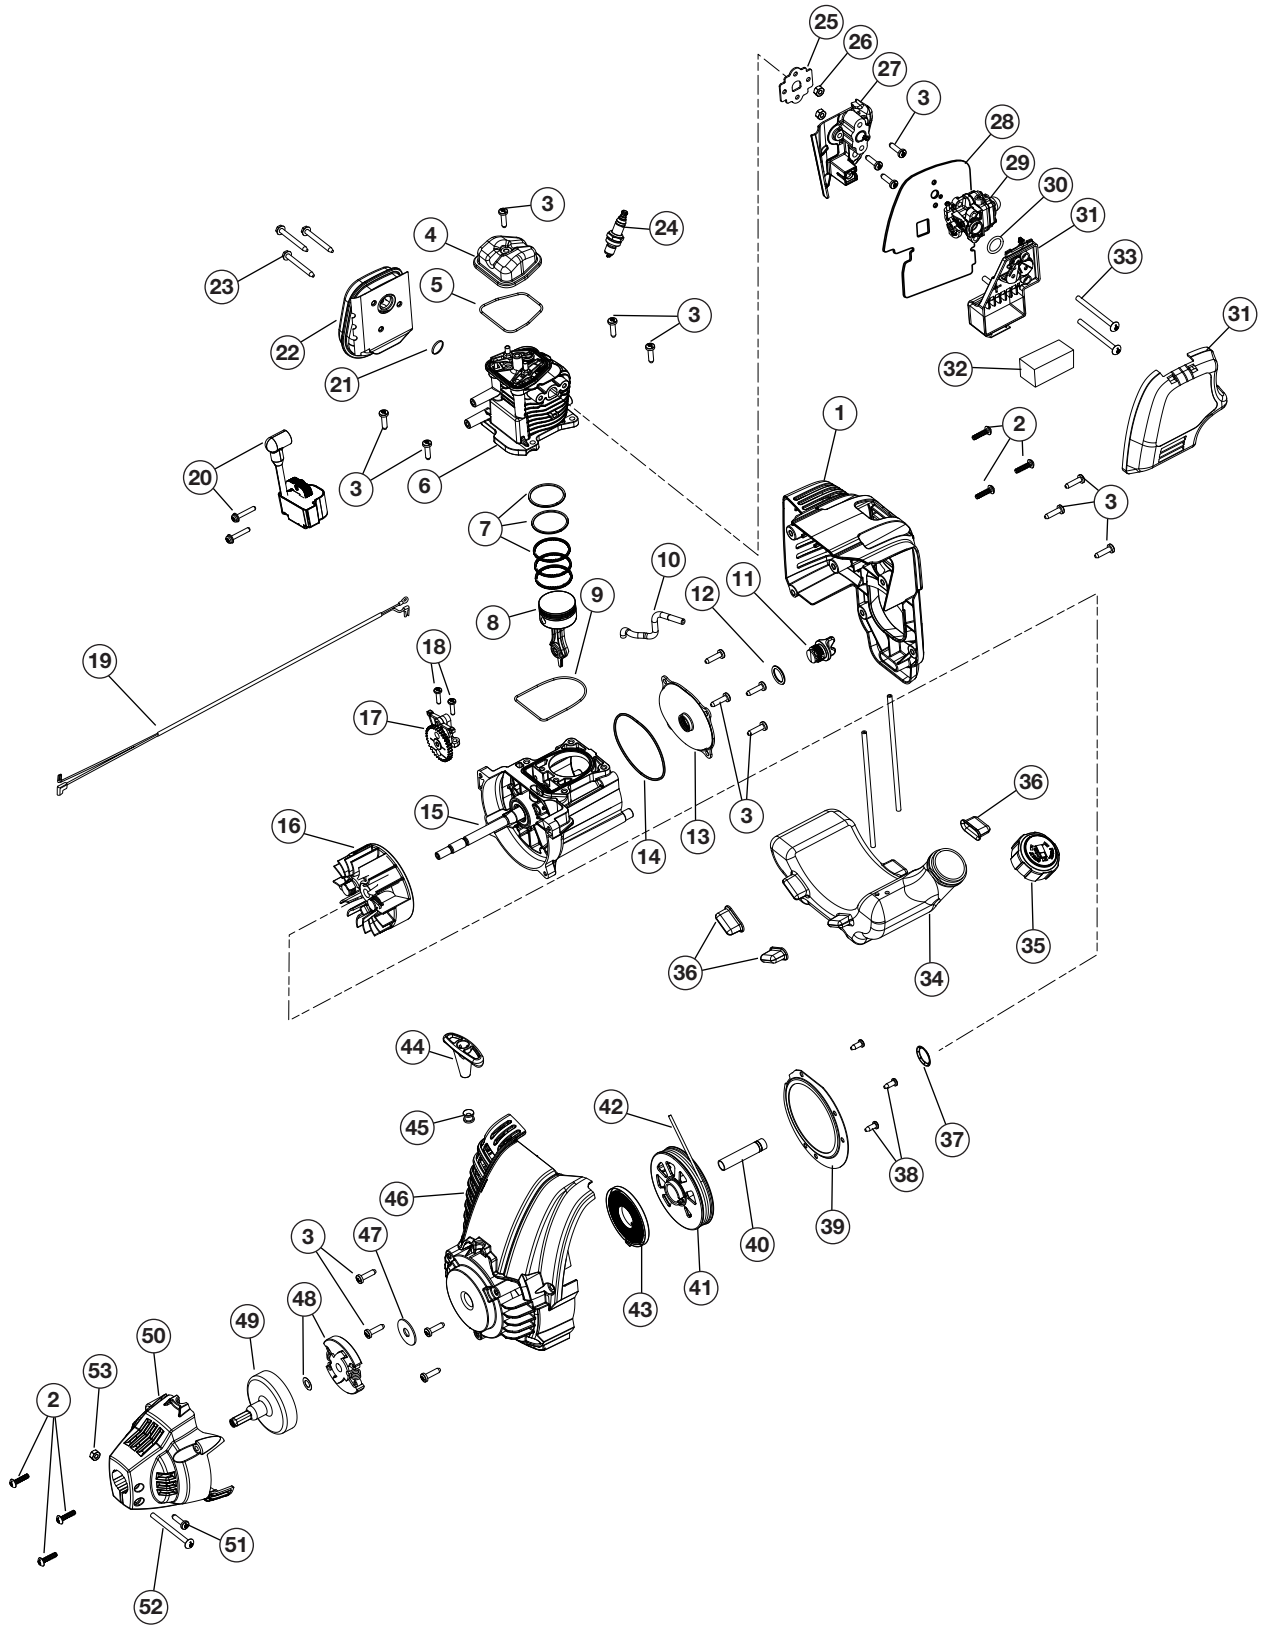

**REPLACEMENT PARTS - MODEL TB539es**  
**4-CYCLE GAS TRIMMER**  
PPN 41CDT53C966

# REPLACEMENT PARTS - MODEL TB539es

## 4-CYCLE GAS TRIMMER

PPN 41CDT53C966

Item	Part No.	Description
1	753-04234	Throttle Housing Assembly (includes 2-4)
2	791-182690	Throttle Trigger Spring
3	753-04119	Throttle Trigger
4	791-182405	Switch
5	753-05270	Throttle Cable Assembly
6	753-04236	Upper Drive Shaft Housing Assembly
7	753-06039	D-Handle Assembly (includes 8)
8	753-06040	Bolt
9	753-1190	Split boom Coupler (includes 10-13)
10	791-182057	Screw
11	791-181617	Bolt
12	791-181951	Adjustment Knob (includes 13)
13	753-04386	Knob Retaining Nut
14	791-182387	Lower Drive Shaft Housing Assembly (includes 16)
15	791-153597	Lower Clamp Assembly (includes 19)
16	791-181852	Lower Flexible Drive Shaft
17	791-180531	Shield Mounting Screw
18	753-05050	Bushing Housing Assembly
19	791-145569	Anti-Rotation Screw
20	791-181659	Shield Assembly (includes 21)
21	753-06048	Blade Assembly
22	753-05278	Adapter
23	753-06130	Spool Assembly