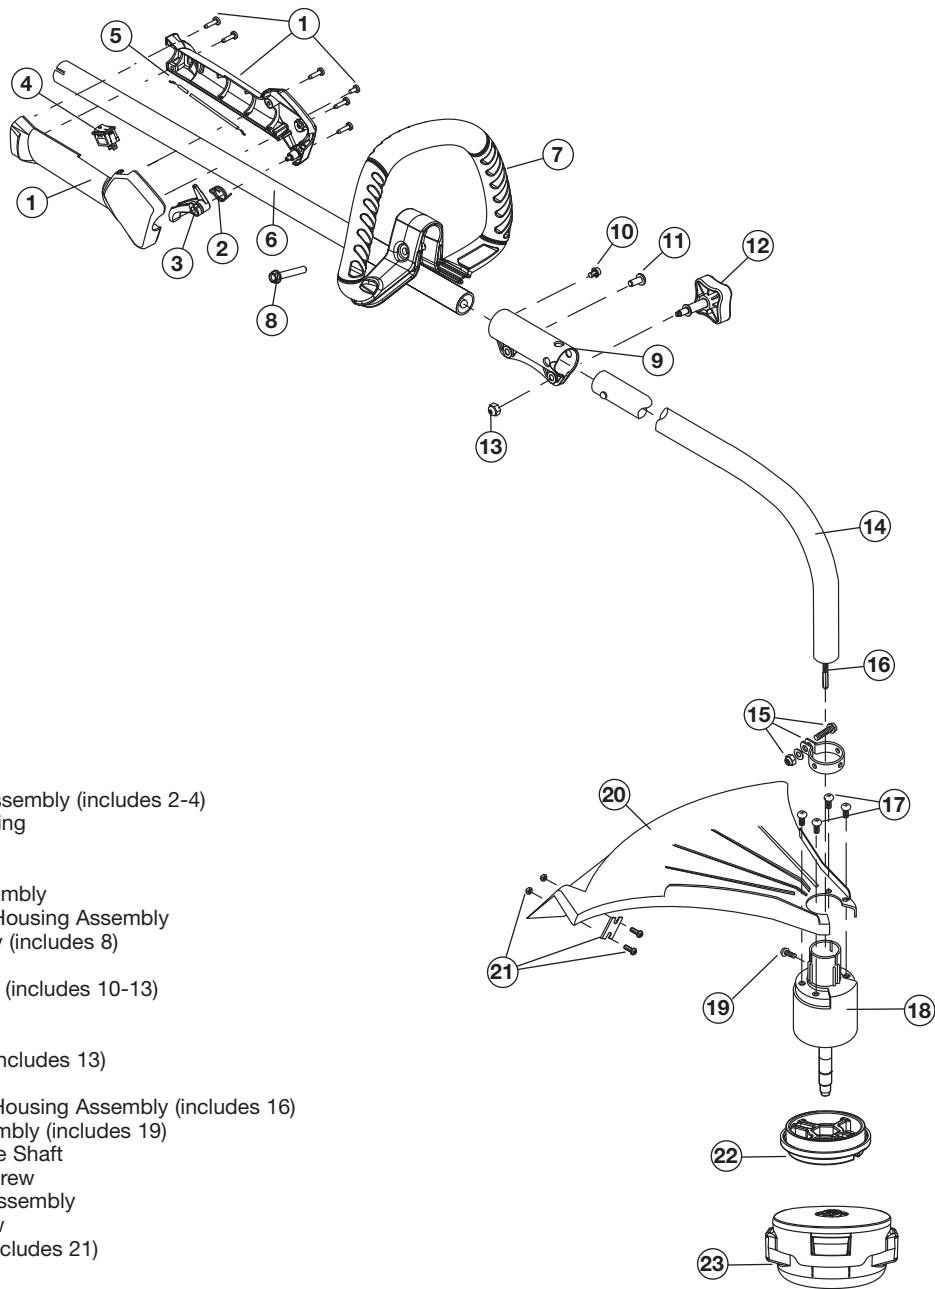

REPLACEMENT PARTS - MODEL TB539es

4-CYCLE GAS TRIMMER

PPN 41CDT53C966

Item	Part No.	Description
1	753-04234	Throttle Housing Assembly (includes 2-4)
2	791-182690	Throttle Trigger Spring
3	753-04119	Throttle Trigger
4	791-182405	Switch
5	753-05270	Throttle Cable Assembly
6	753-04236	Upper Drive Shaft Housing Assembly
7	753-06039	D-Handle Assembly (includes 8)
8	753-06040	Bolt
9	753-1190	Split boom Coupler (includes 10-13)
10	791-182057	Screw
11	791-181617	Bolt
12	791-181951	Adjustment Knob (includes 13)
13	753-04386	Knob Retaining Nut
14	791-182387	Lower Drive Shaft Housing Assembly (includes 16)
15	791-153597	Lower Clamp Assembly (includes 19)
16	791-181852	Lower Flexible Drive Shaft
17	791-180531	Shield Mounting Screw
18	753-05050	Bushing Housing Assembly
19	791-145569	Anti-Rotation Screw
20	791-181659	Shield Assembly (includes 21)
21	753-06048	Blade Assembly
22	753-05278	Adapter
23	753-06130	Spool Assembly