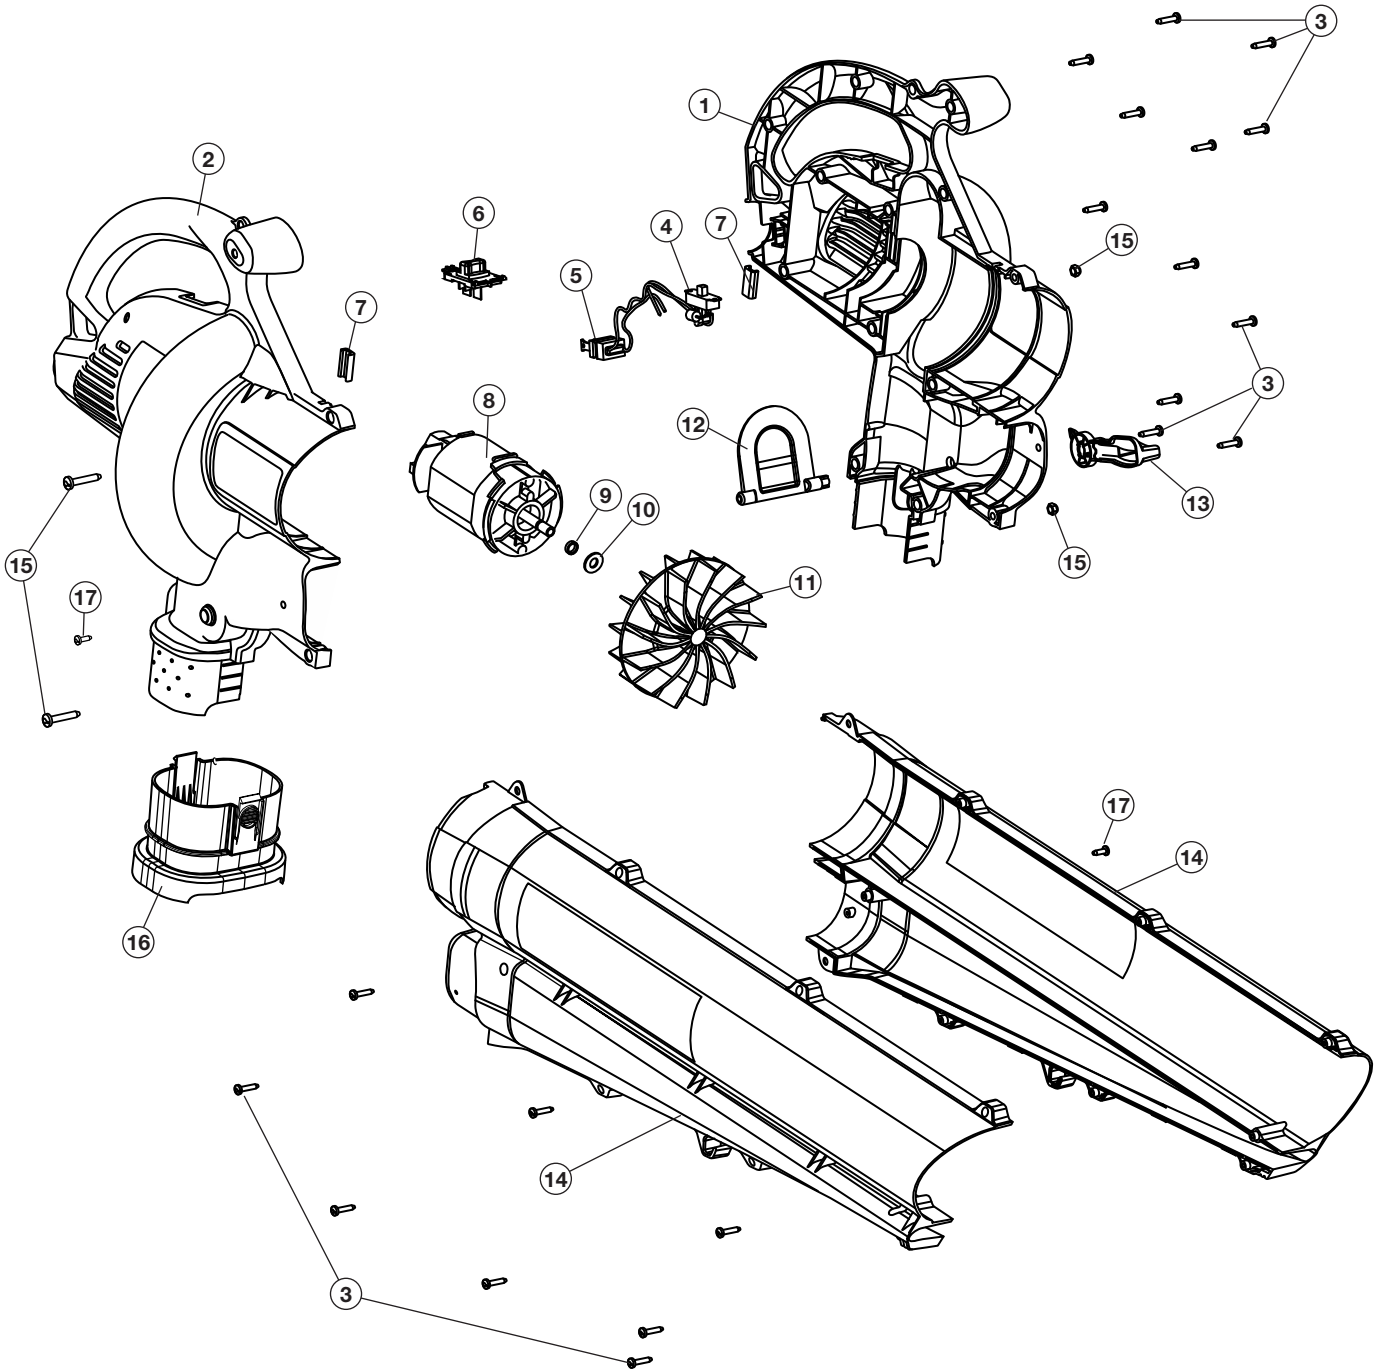

**REPLACEMENT PARTS - MODEL YEBV
ELECTRIC BLOWER/ VACUUM
PPN 41ABESPG900**

Item	Part No.	Description
1	753-04752	Left Motor Housing
2	753-04751	Right Motor Housing
3	791-181482	Housing Screw
4	791-182546	Switch Assembly
5	791-182547	Power Connection Wire Assembly
6	791-180509	Switch Lever
7	791-180503	Rubber Cushion
8	791-182548	Motor Assembly (includes 9-11)
9	791-182549	Spacer
10	791-180505	Washer
11	791-182550	Impeller

Item	Part No.	Description
12	791-182410	Mode Control Flapper
13	791-00050	Mode Control Lever (includes 3)
14	791-00051	Blower/Vac Tube Assembly (includes 3)
15	791-182425	Blower/Vac Tube Mounting Hardware
16	791-182417	Vacuum Bag Adapter
17	791-181345	Screw
*	791-612930	Cable Tie
*	753-04465	Vacuum Bag Assembly (includes Vacuum Bag, Cable Tie & 16)
*	791-682075B	Shoulder Harness
*	753-04325	Patio Head

* Items Not Shown