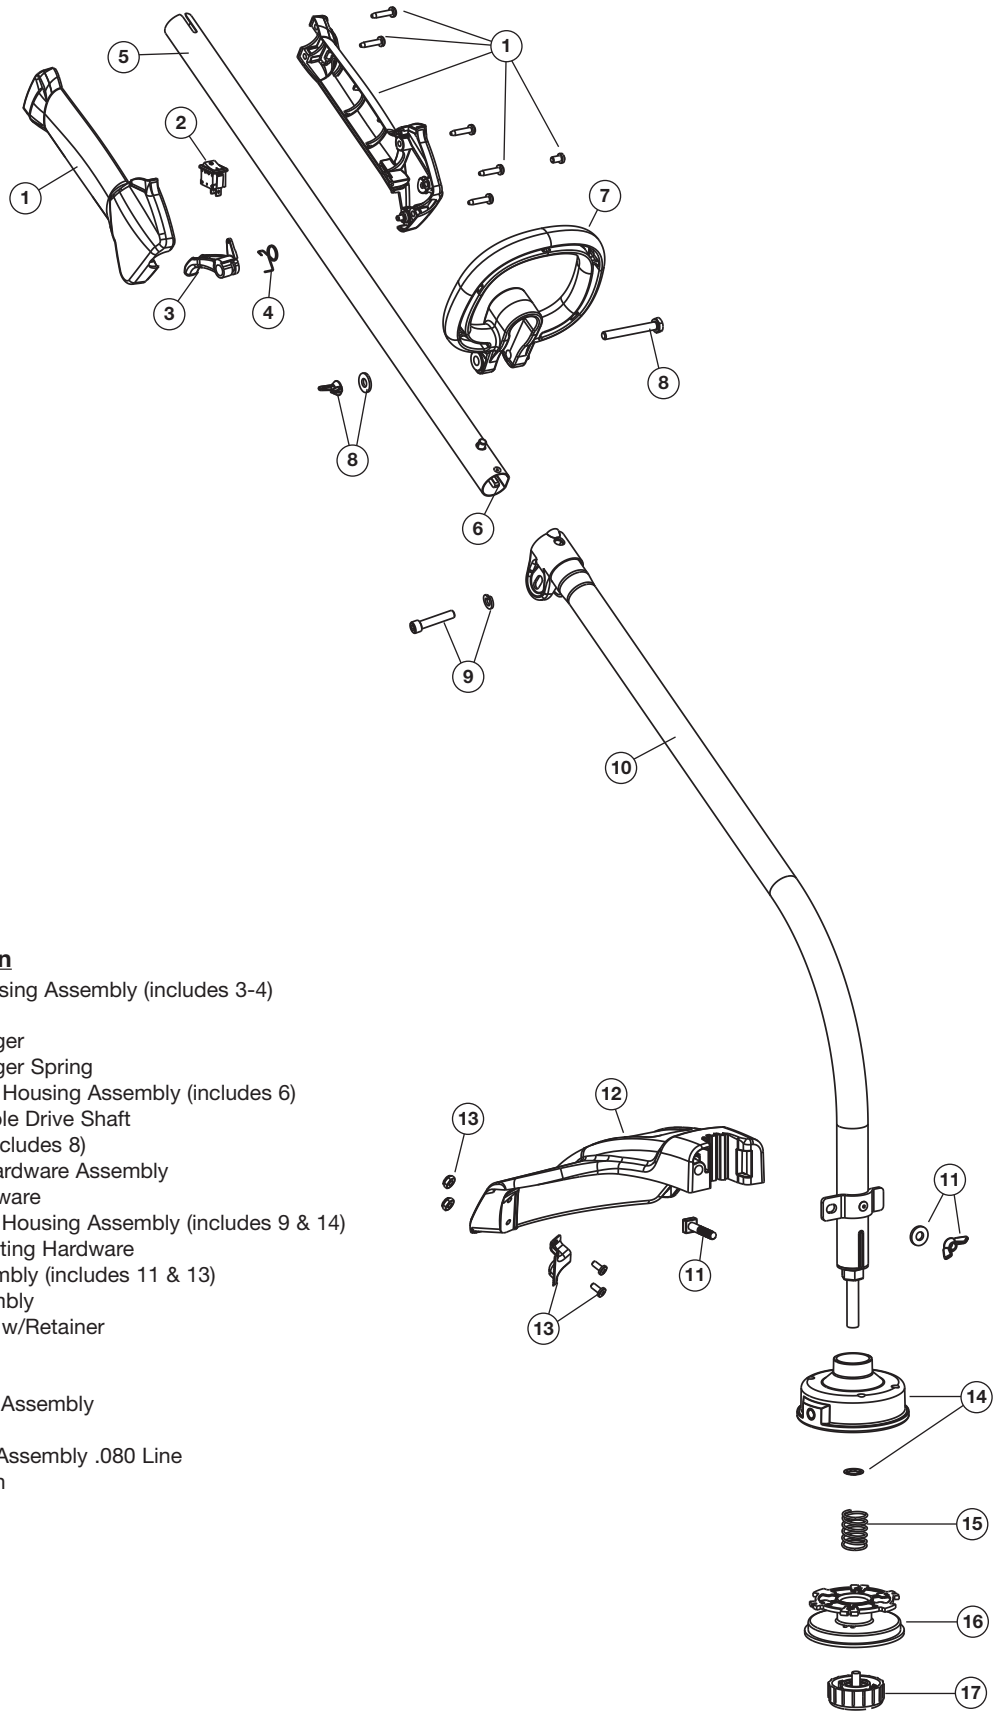

**REPLACEMENT PARTS - MODEL Y2500**  
**2-CYCLE GAS TRIMMER**  
 PPN 41AD25CC900

Item	Part No.	Description
1	753-1211	Throttle Housing Assembly (includes 3-4)
2	791-182405	Switch
3	753-04119	Throttle Trigger
4	791-182690	Throttle Trigger Spring
5	753-06217	Upper Shaft Housing Assembly (includes 6)
6	753-06216	Upper Flexible Drive Shaft
7	753-06198	D-Handle (includes 8)
8	753-06199	D-Handle Hardware Assembly
9	753-06215	Clamp Hardware
10	753-06214	Lower Shaft Housing Assembly (includes 9 & 14)
11	753-04282	Shield Mounting Hardware
12	753-06200	Shield Assembly (includes 11 & 13)
13	753-05033	Blade Assembly
14	753-04284	Outer Spool w/Retainer
15	791-610317B	Spring
16	753-1155	Inner Reel
17	791-153066B	Bump Knob Assembly

\* 791-153577B Reel & Line Assembly .080 Line  
 \* 753-06276 Allen Wrench

\* Items Not Shown