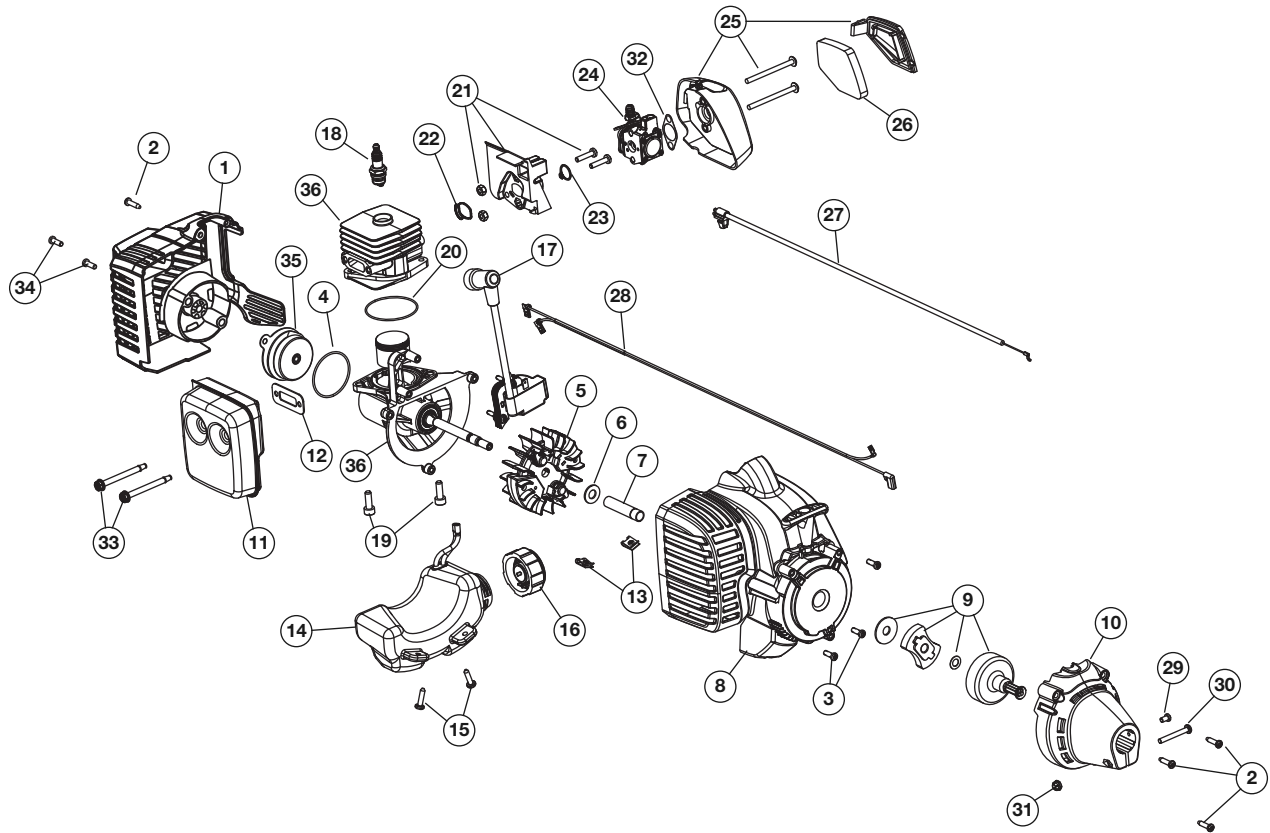

REPLACEMENT PARTS - MODEL Y2550 EC 2-CYCLE GAS TRIMMER PPN 41AD25SC900

Item	Part No.	Description	Item	Part No.	Description
1	753-06177	Rear Cover Assembly (includes 2 & 34)	19	791-182723	Crankcase Bolt
2	791-181345	Cover Screw	20	753-06275	Crankcase O-Ring
3	791-181862	Housing Screw	21	753-06189	Insulator Assembly (includes 22 & 23)
4	753-06174	O-Ring	22	753-06184	Insulator O-Ring
5	753-06175	Flywheel Assembly	23	753-06185	Carburetor O-Ring
6	753-06247	Washer	24	753-06190	Carburetor
7	753-06218	Spacer	25	753-06191	Aircleaner Cover Assembly (includes 26)
8	753-06179	Starter Housing (includes 3 & 13)	26	753-06085	Aircleaner Filter
9	753-06180	Clutch Assembly	27	753-06188	Throttle Cable
10	753-06181	Clutch Cover (includes 2)	28	753-06187	Lead Wires
11	753-06182	Muffler Assembly (includes 12 & 33)	29	791-182519	Anti-rotation Screw
12	753-04619	Muffler Gasket	30	753-04003	Clamp Screw
13	791-182366	U-shaped Nut	31	791-180217	Clamp Nut
14	753-06183	Fuel Tank Assembly (includes 15 & 16)	32	753-06253	Air Cleaner Gasket
15	791-181930	Tank Screw	33	753-06294	Muffler Screw
16	791-182612	Fuel Cap	34	791-182195	Rear Housing Screw
17	753-06186	Module Assembly	35	753-06173	Electric Starter Cover Assembly
18	753-06193	Spark Plug	36	753-06192	Short Block Assembly (includes 4-7 & 17-20)