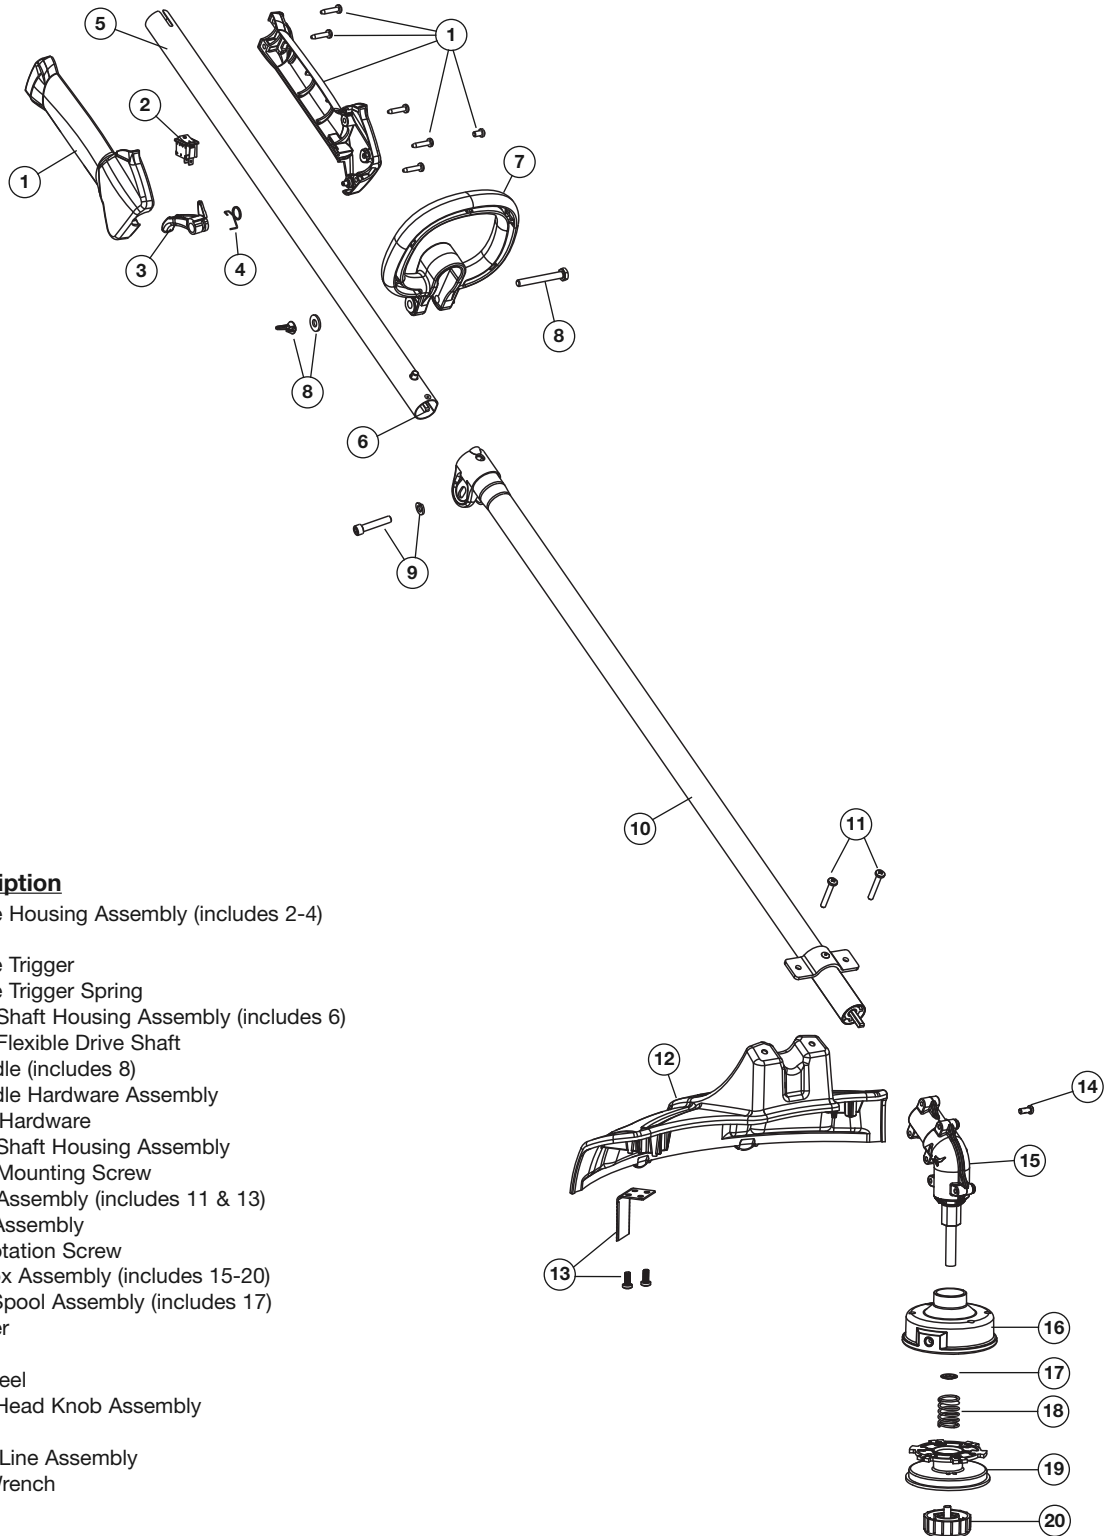

REPLACEMENT PARTS - MODEL Y2550 EC

2-CYCLE TRIMMER

PPN 41AD25SC900

Item	Part No.	Description
1	753-04234	Throttle Housing Assembly (includes 2-4)
2	791-182405	Switch
3	753-04119	Throttle Trigger
4	791-182690	Throttle Trigger Spring
5	753-06217	Upper Shaft Housing Assembly (includes 6)
6	753-06216	Upper Flexible Drive Shaft
7	753-06198	D-Handle (includes 8)
8	753-06199	D-Handle Hardware Assembly
9	753-06215	Clamp Hardware
10	753-06330	Lower Shaft Housing Assembly
11	753-06125	Shield Mounting Screw
12	753-06329	Shield Assembly (includes 11 & 13)
13	753-06126	Blade Assembly
14	753-05698	Anti-Rotation Screw
15	753-06165	Gearbox Assembly (includes 15-20)
16	753-04284	Outer Spool Assembly (includes 17)
17	791-610660	Retainer
18	791-610317B	Spring
19	753-1155	Inner Reel
20	791-153066B	Bump Head Knob Assembly

* 791-153577B Reel & Line Assembly

* 753-06276 Allen Wrench

* Items Not Shown