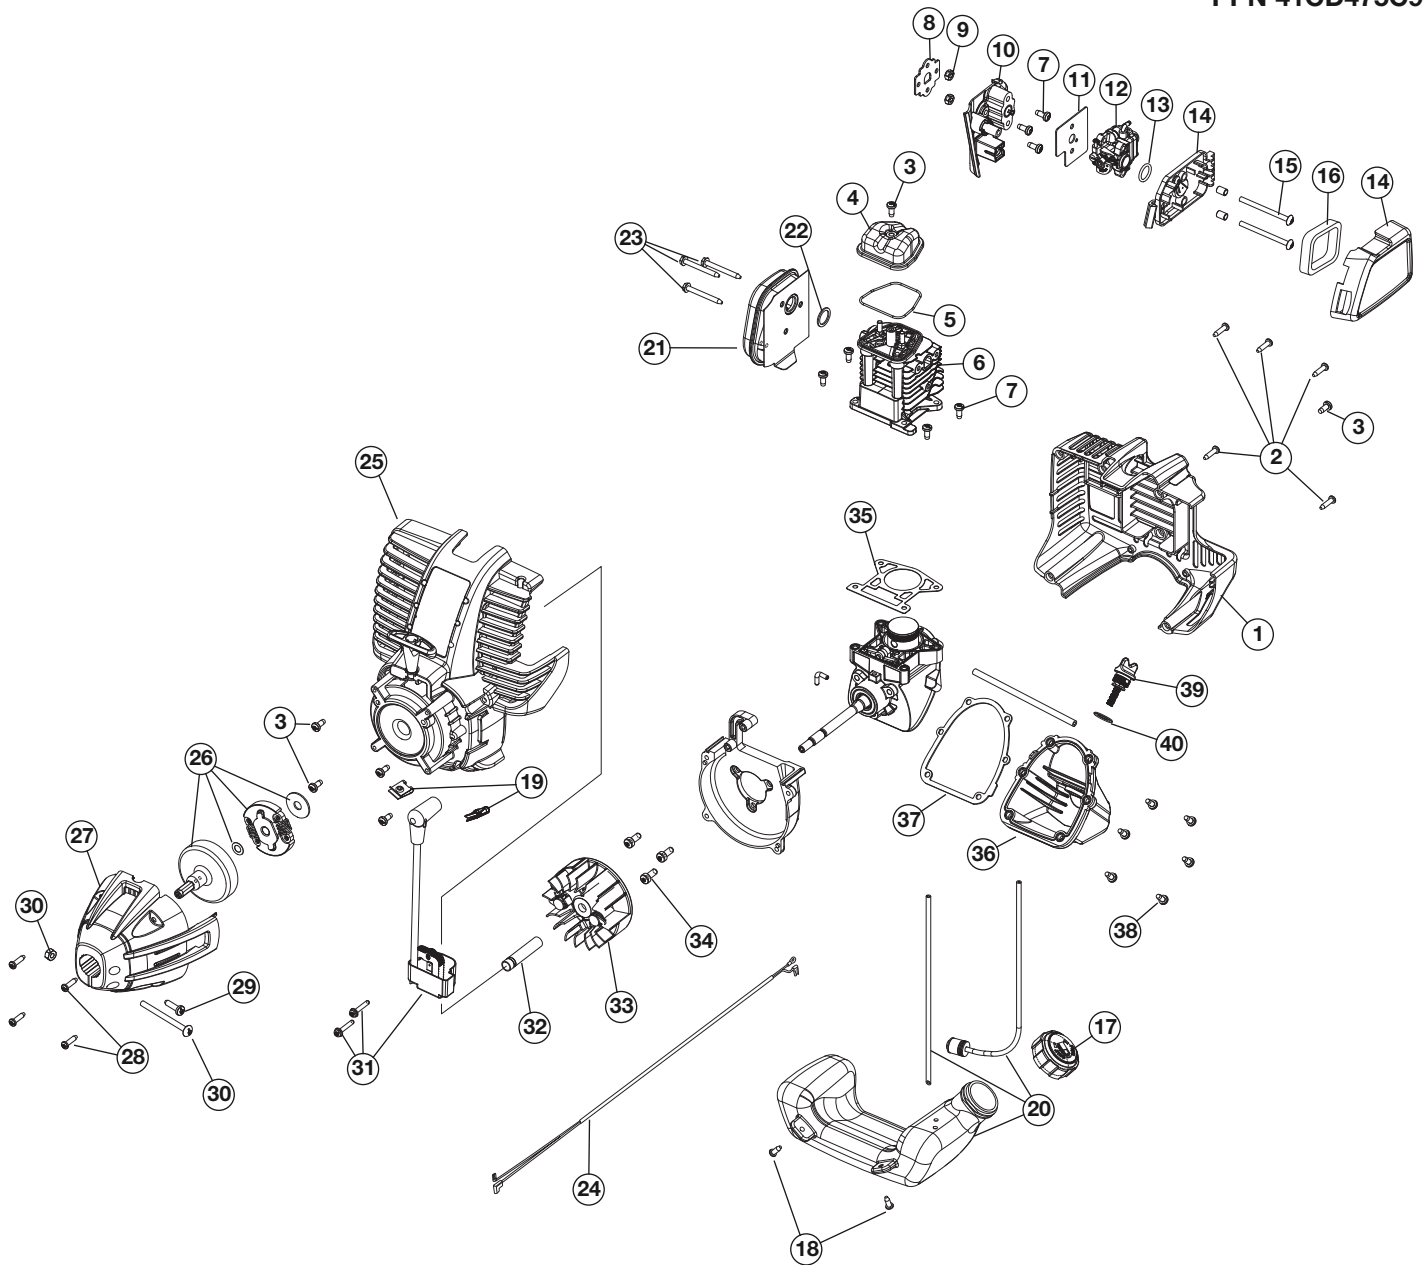

# REPLACEMENT PARTS - MODEL MP475 4-CYCLE TRIMMER

PPN 41CD475C995

Item	Part No.	Description
------	----------	-------------

1	753-05449	Engine Cover
2	791-181345	Screw
3	753-05377	Screw
4	753-05209	Valve Cover
5	753-05210	Valve Cover Gasket
6	753-05438	Cylinder Assembly (includes 5, 7 & 35)
7	791-181003	Cylinder Screw
8	753-05247	Insulator Gasket
9	753-05248	Nut
10	753-05452	Insulator (includes 11)
11	753-05439	Carburetor Gasket
12	753-05440	Carburetor w/Primer
13	791-181751	Carburetor O-Ring
14	753-05441	Air Filter Cover Assembly (includes 15 & 16)
15	753-05253	Air Filter Mounting Screw
16	753-05442	Air Filter
17	753-05289	Fuel Cap
18	791-181930	Screw
19	791-182366	Clip Nut
20	753-05443	Fuel Tank Assembly (includes 17)
21	753-05444	Muffler Assembly (includes 22 & 23)

Item	Part No.	Description
------	----------	-------------

22	753-05244	Muffler Gasket
23	753-05246	Muffler Mounting Screw
24	753-05264	Lead Wire
25	753-06326	Starter Housing Assembly (includes 3)
26	753-06281	Clutch Assembly
27	753-05446	Clutch Cover Assembly (includes 28-30)
28	791-181345	Cover Screw
29	791-182519	Anti-Rotation Screw
30	753-04291	Clamping Screw Assembly
31	753-05447	Module Assembly
32	753-05078	Spacer
33	753-05240	Flywheel
34	791-181861	Shroud Screw
35	791-182374	Cylinder Gasket
36	791-182377	Oil Pan (includes 37 & 38)
37	791-181018	Oil Pan Gasket
38	791-181020	Oil Pan Screw
39	791-182378	Dipstick Assembly (includes 40)
40	791-182290	O-Ring
*	791-180852B	Spark Plug
*	753-05450	Shortblock Assembly (includes 3-7 & 31-48)