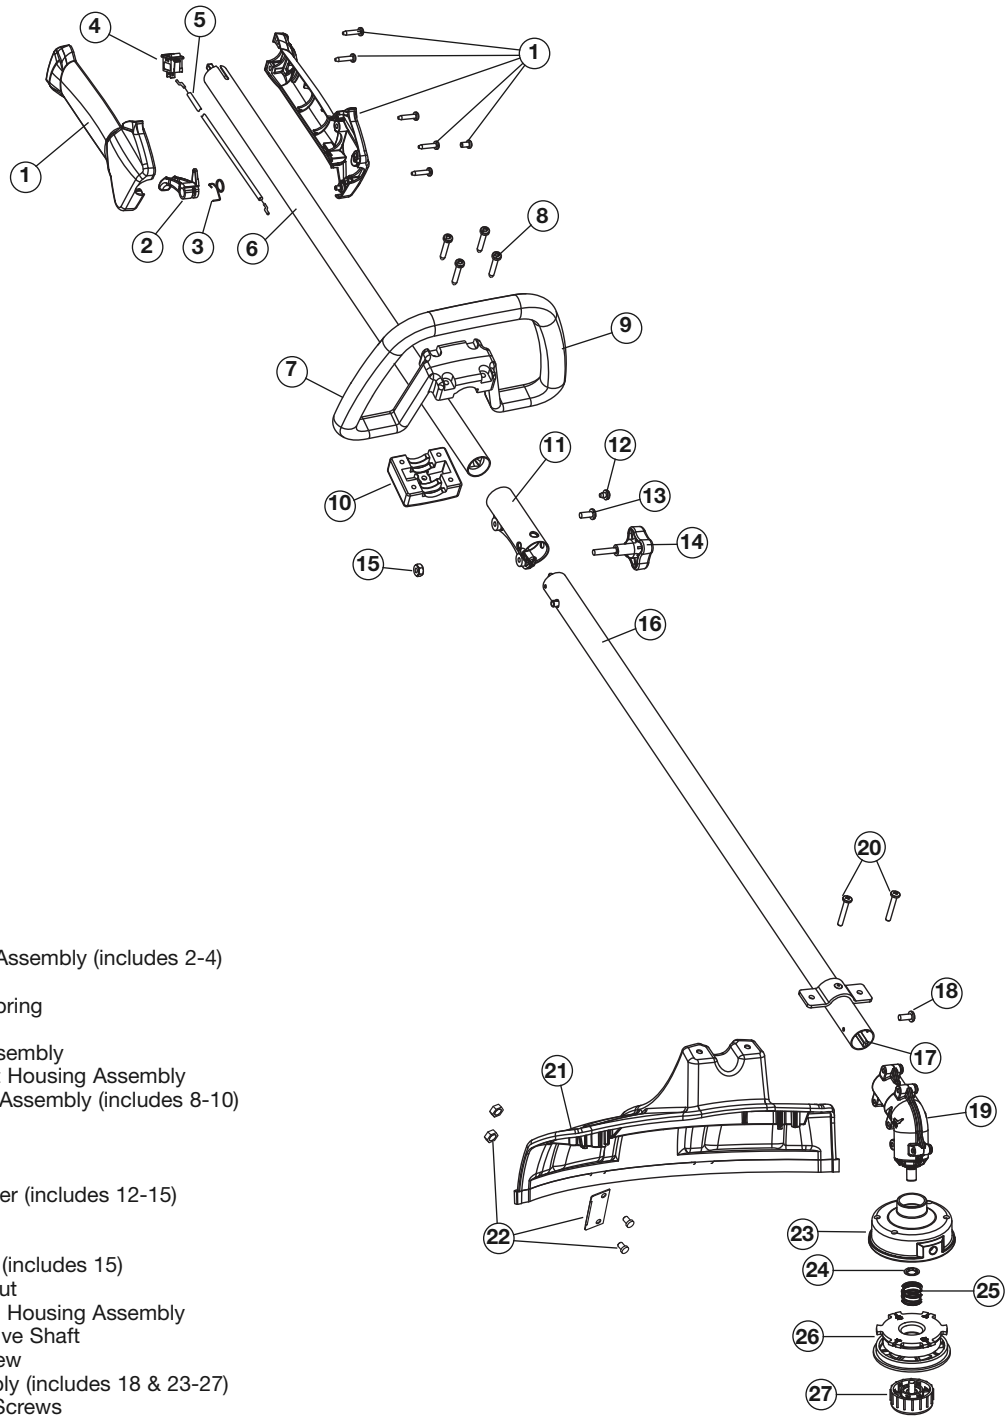

REPLACEMENT PARTS - MODEL MP475

4-CYCLE TRIMMER

PPN 41CD475C995

Item	Part No.	Description
1	753-04234	Throttle Housing Assembly (includes 2-4)
2	753-04119	Throttle Trigger
3	791-182690	Throttle Trigger Spring
4	791-182405	Switch
5	753-05266	Throttle Cable Assembly
6	753-04344	Upper Drive Shaft Housing Assembly
7	791-180869	Deluxe D-Handle Assembly (includes 8-10)
8	791-181070	Screw
9	791-182167	D-Handle
10	791-182168	Bottom Clamp
11	791-181616B	Split Boom Coupler (includes 12-15)
12	791-182057	Screw
13	791-181617	Bolt
14	791-181618B	Adjustment Knob (includes 15)
15	753-04386	Knob Retaining Nut
16	753-06139	Lower Drive Shaft Housing Assembly
17	753-05267	Lower Flexible Drive Shaft
18	753-05698	Anti-Rotation Screw
19	753-06140	Gear Box Assembly (includes 18 & 23-27)
20	753-06125	Shield Mounting Screws
21	753-06123	Shield Assembly (includes 22)
22	753-06126	Blade Assembly
23	753-04284	Outer Spool Assembly
24	791-610660	Retainer
25	791-610317B	Spring
26	753-1155	Inner Reel
27	791-153066B	Bump Knob Assembly
*	753-1156	Reel & Line Assembly
*	791-682075B	Shoulder Strap
*	791-180120	Replacement Line, 0.095 Diameter
*	753-05778	Fixed Line Insert

* Items Not Shown