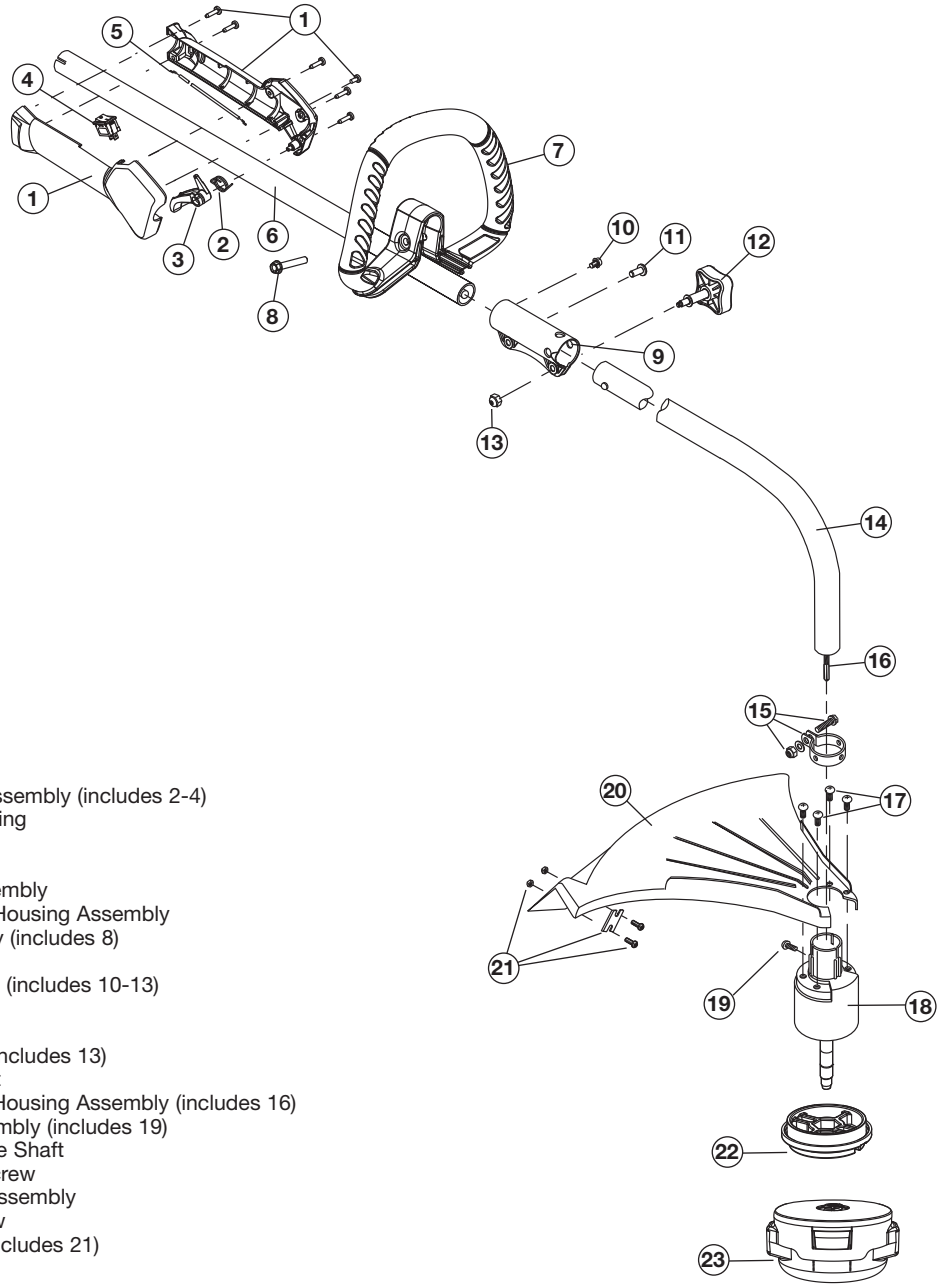

REPLACEMENT PARTS - MODEL TB525EC

4-CYCLE GAS TRIMMER

PPN 41EDT52C966

Item	Part No.	Description
1	753-04234	Throttle Housing Assembly (includes 2-4)
2	791-182690	Throttle Trigger Spring
3	753-04119	Throttle Trigger
4	791-182405	Switch
5	753-05266	Throttle Cable Assembly
6	753-04236	Upper Drive Shaft Housing Assembly
7	753-06039	D-Handle Assembly (includes 8)
8	753-06040	Bolt
9	753-1190	Split boom Coupler (includes 10-13)
10	791-182057	Screw
11	791-181617	Bolt
12	791-181951	Adjustment Knob (includes 13)
13	753-04386	Knob Retaining Nut
14	791-182387	Lower Drive Shaft Housing Assembly (includes 16)
15	791-153597	Lower Clamp Assembly (includes 19)
16	791-181852	Lower Flexible Drive Shaft
17	791-180531	Shield Mounting Screw
18	753-05050	Bushing Housing Assembly
19	791-145569	Anti-Rotation Screw
20	791-181659	Shield Assembly (includes 21)
21	753-06048	Blade Assembly
22	753-05278	Adapter
23	753-06129	Spool Assembly