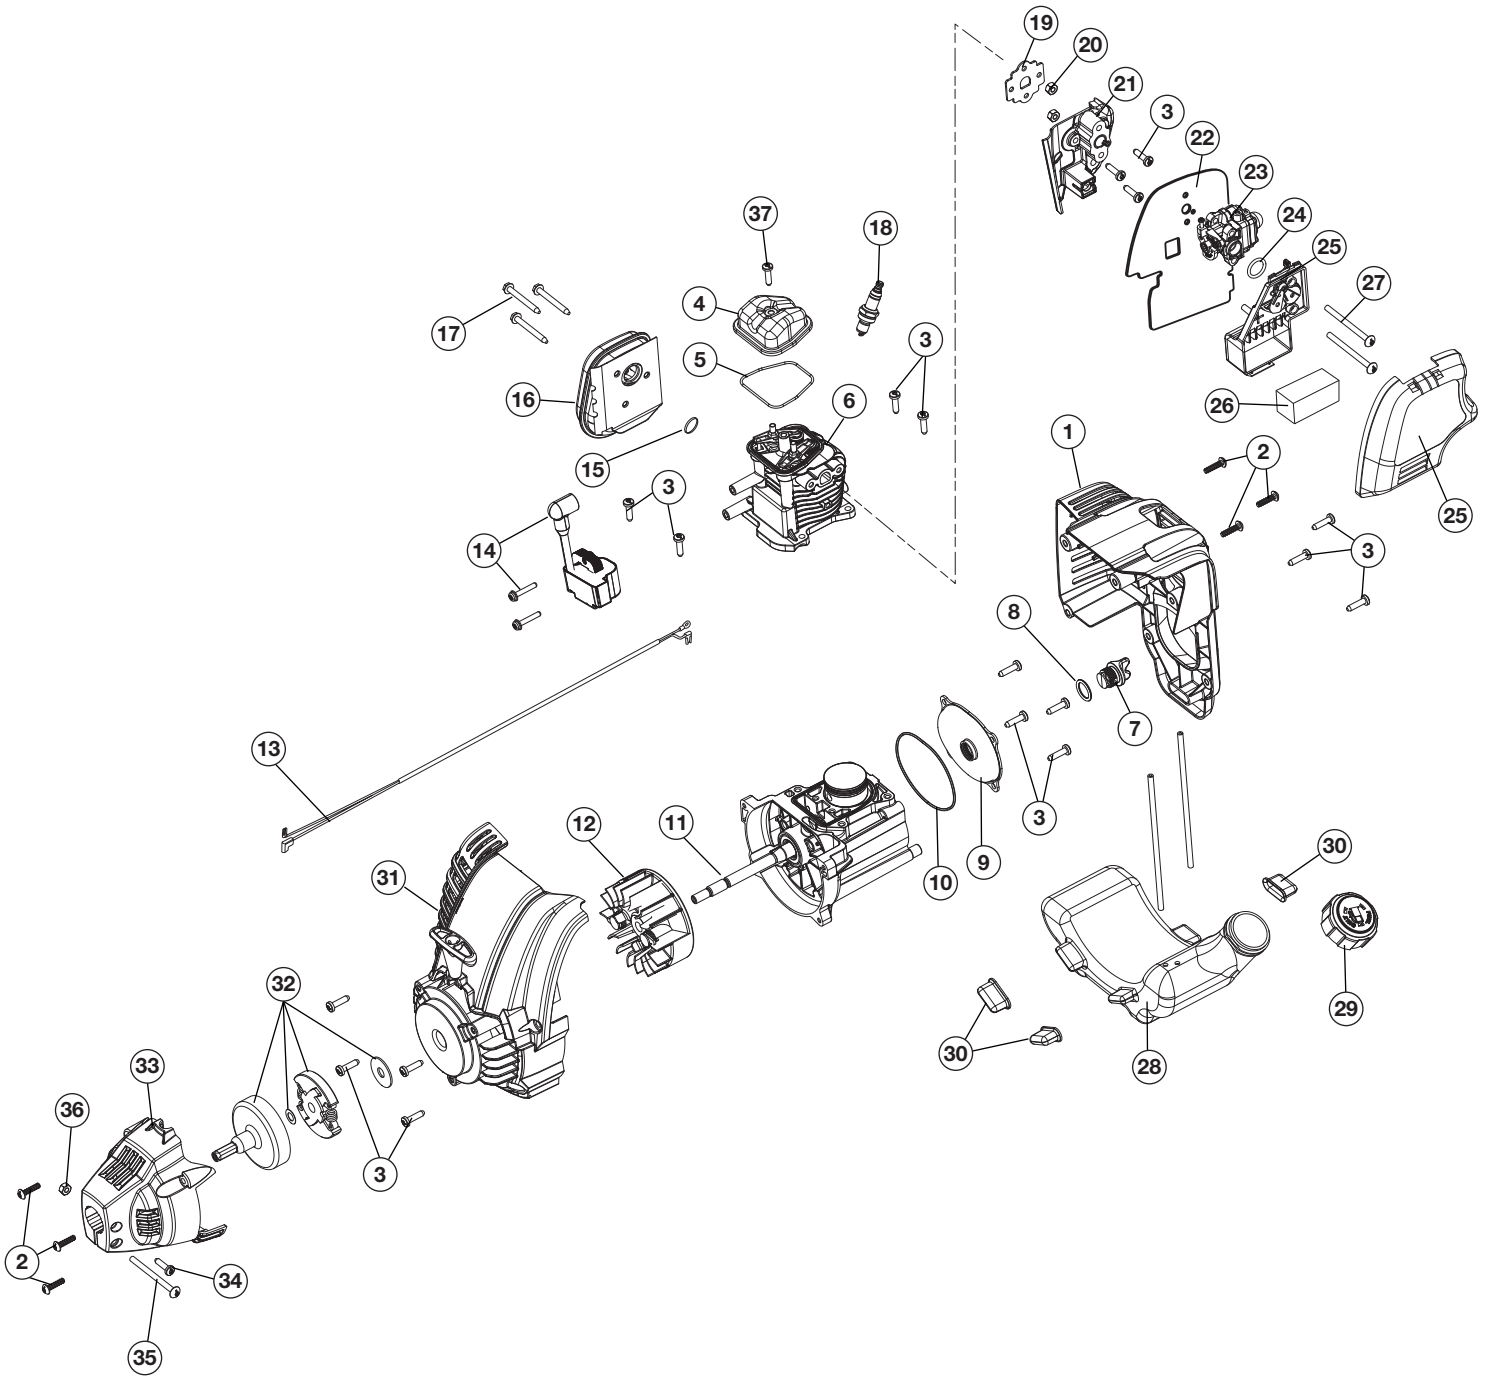

REPLACEMENT PARTS - MODEL TB525EC 4-CYCLE GAS TRIMMER

PPN 41EDT52C966

REPLACEMENT PARTS - MODEL TB525EC

4-CYCLE GAS TRIMMER

PPN 41EDT52C966

<u>Item</u>	<u>Part No.</u>	<u>Description</u>	<u>Item</u>	<u>Part No.</u>	<u>Description</u>
1	753-06134	Engine Cover Assembly (includes 2 & 3)	24	791-181751	O-Ring
2	753-04595	Cover Screw	25	753-05252	Air Cleaner Cover Assembly (includes 26)
3	791-181003	Screw	26	753-05254	Air Filter
4	753-05901	Rocker Cover	27	753-05253	Screw
5	753-05902	Rocker Cover O-Ring	28	753-06240	Fuel Tank Assembly w/Fuel Lines (includes 29)
6	753-06311	Cylinder Assembly (includes 3 & 5)	29	753-1229	Fuel Cap
7	753-05408	Oil Plug (includes 8)	30	753-05259	Fuel Tank Pads
8	791-182290	Oil Plug O-Ring	31	753-06314	Starter Housing Assembly (includes 3)
9	753-06111	Crankcase Cover	32	753-06281	Clutch Assembly
10	753-05238	Crankcase Cover O-ring	33	753-05263	Clutch Cover (includes 2)
11	753-06313	Crankcase Assembly (includes 10)	34	791-182519	Anti-Rotation Screw
12	753-06221	Flywheel Assembly	35	753-04003	Clamp Screw
13	753-05264	Lead Wires	36	791-180217	Nut
14	753-05243	Module Assembly	37	791-181025	Rocker Cover Screw
15	753-05244	Muffler Gasket	*	753-05297	Spark Arrestor Assembly
16	753-05245	Muffler Assembly (includes 15 & 17)	*	753-06317	Shortblock Assembly (includes 3-6, 8, 10, 11 & 18)
17	753-05246	Muffler Screw			
18	753-05784	Spark Plug			
19	753-05247	Insulator Gasket			
20	753-05248	Nut	*	Items Not Shown	
21	753-05249	Insulator			
22	753-05366	Carburetor Gasket			
23	753-06220	Carburetor