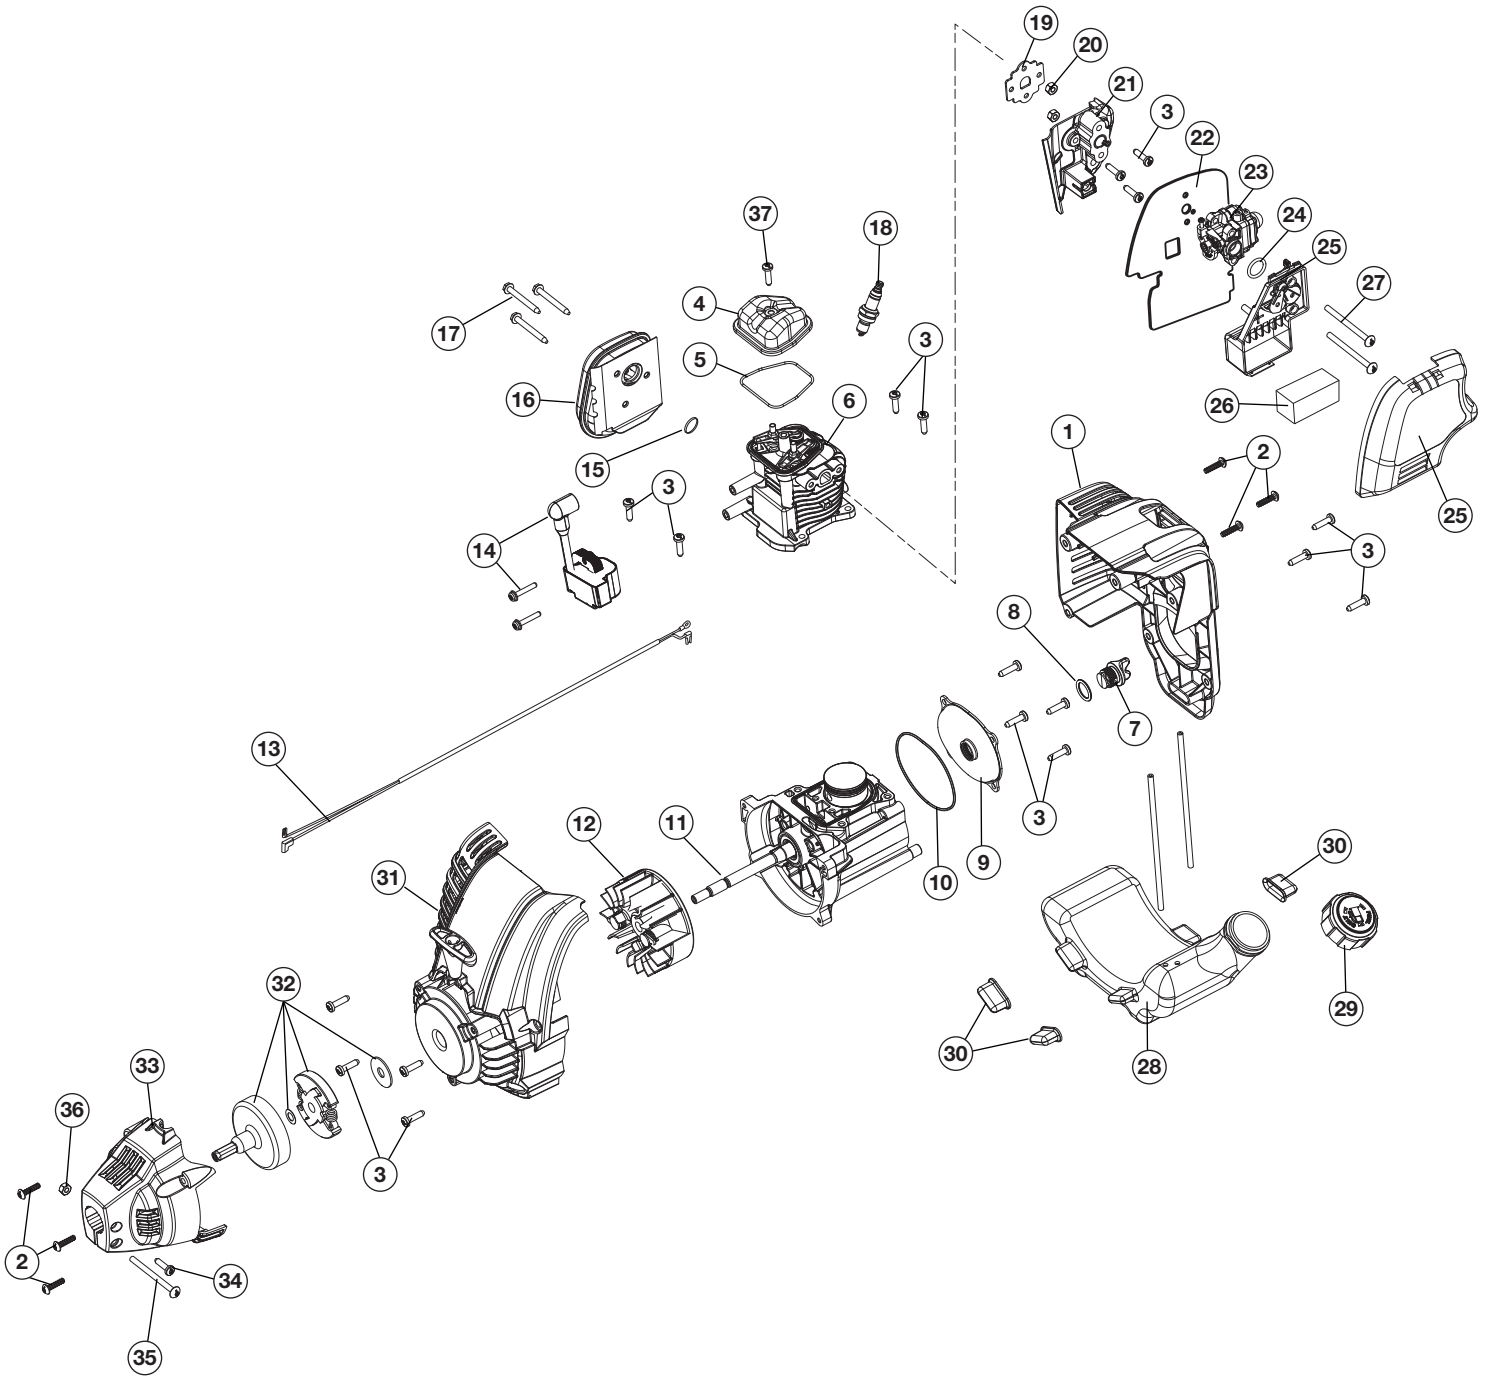

# REPLACEMENT PARTS - MODEL TB575EC

## 4-CYCLE GAS TRIMMER

PPN 41EDT57C966