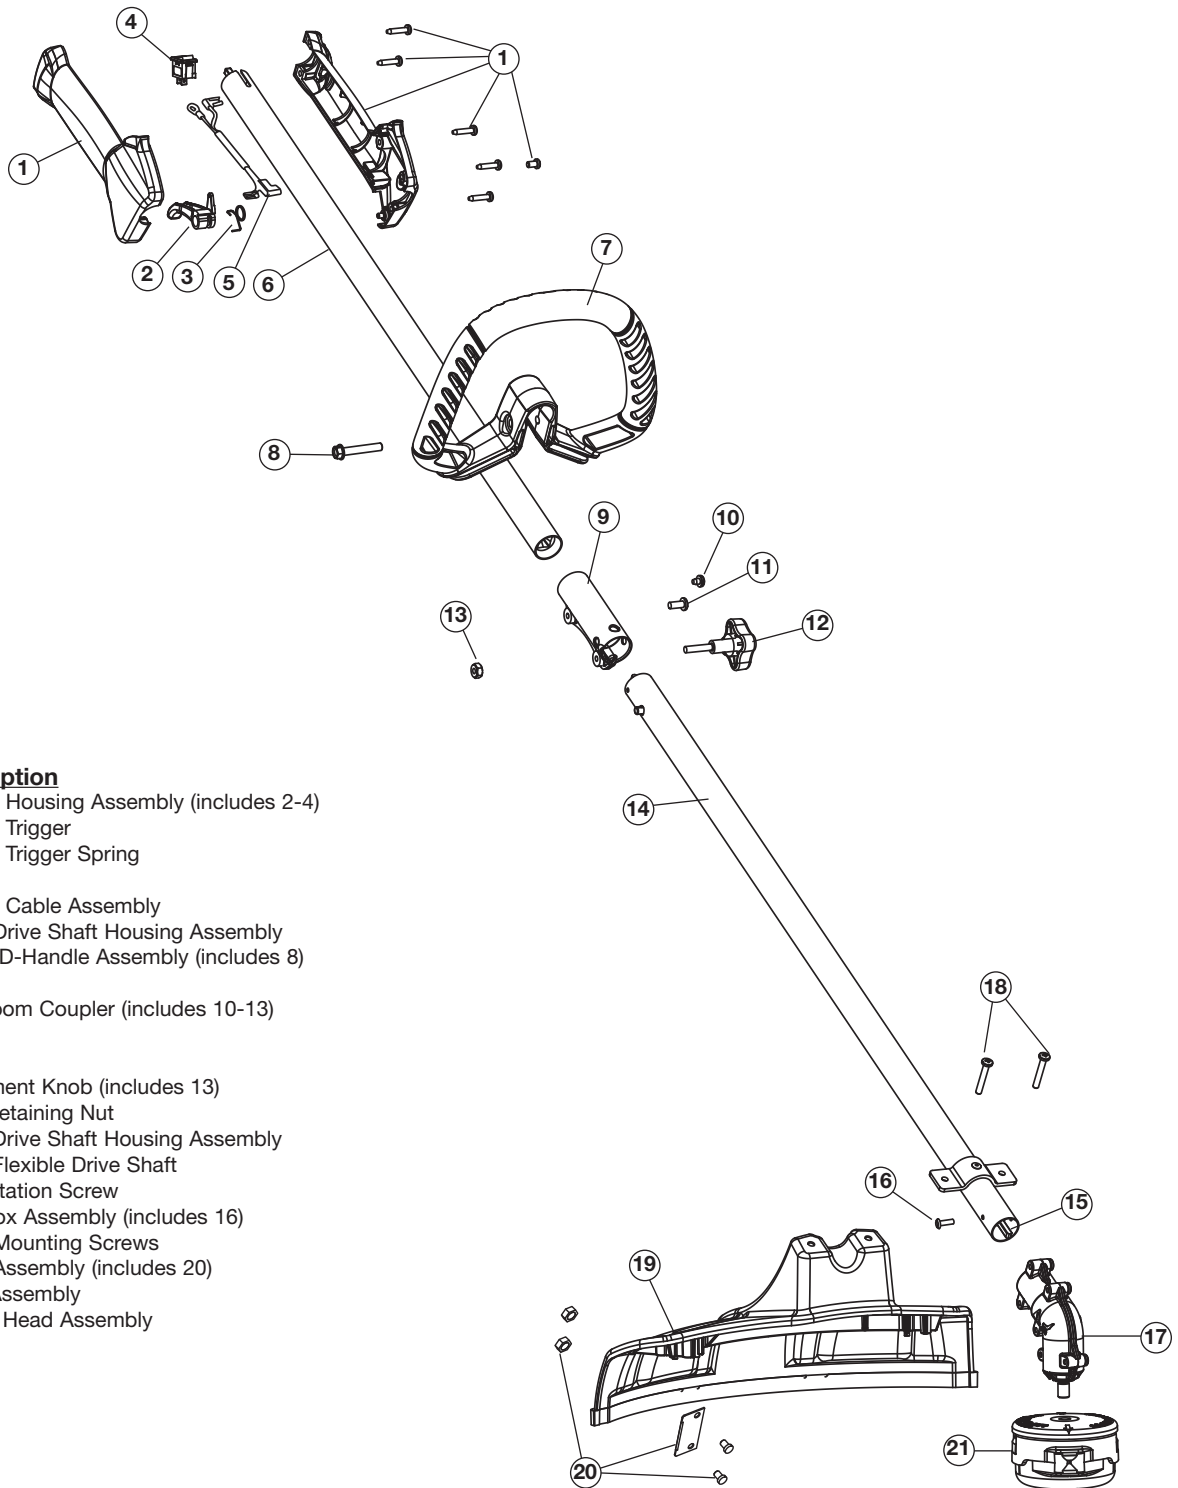

## 4-CYCLE GAS TRIMMER

PPN 41EDT57C966

Item	Part No.	Description
1	753-04234	Throttle Housing Assembly (includes 2-4)
2	753-04119	Throttle Trigger
3	791-182690	Throttle Trigger Spring
4	791-182405	Switch
5	753-05266	Throttle Cable Assembly
6	753-04236	Upper Drive Shaft Housing Assembly
7	753-06039	Deluxe D-Handle Assembly (includes 8)
8	753-06040	Bolt
9	753-1190	Split Boom Coupler (includes 10-13)
10	791-182057	Screw
11	791-181617	Bolt
12	791-181951	Adjustment Knob (includes 13)
13	753-04386	Knob Retaining Nut
14	753-06139	Lower Drive Shaft Housing Assembly
15	753-05267	Lower Flexible Drive Shaft
16	753-05698	Anti-Rotation Screw
17	753-06124	Gear Box Assembly (includes 16)
18	753-06125	Shield Mounting Screws
19	753-06123	Shield Assembly (includes 20)
20	753-06126	Blade Assembly
21	753-06129	Cutting Head Assembly