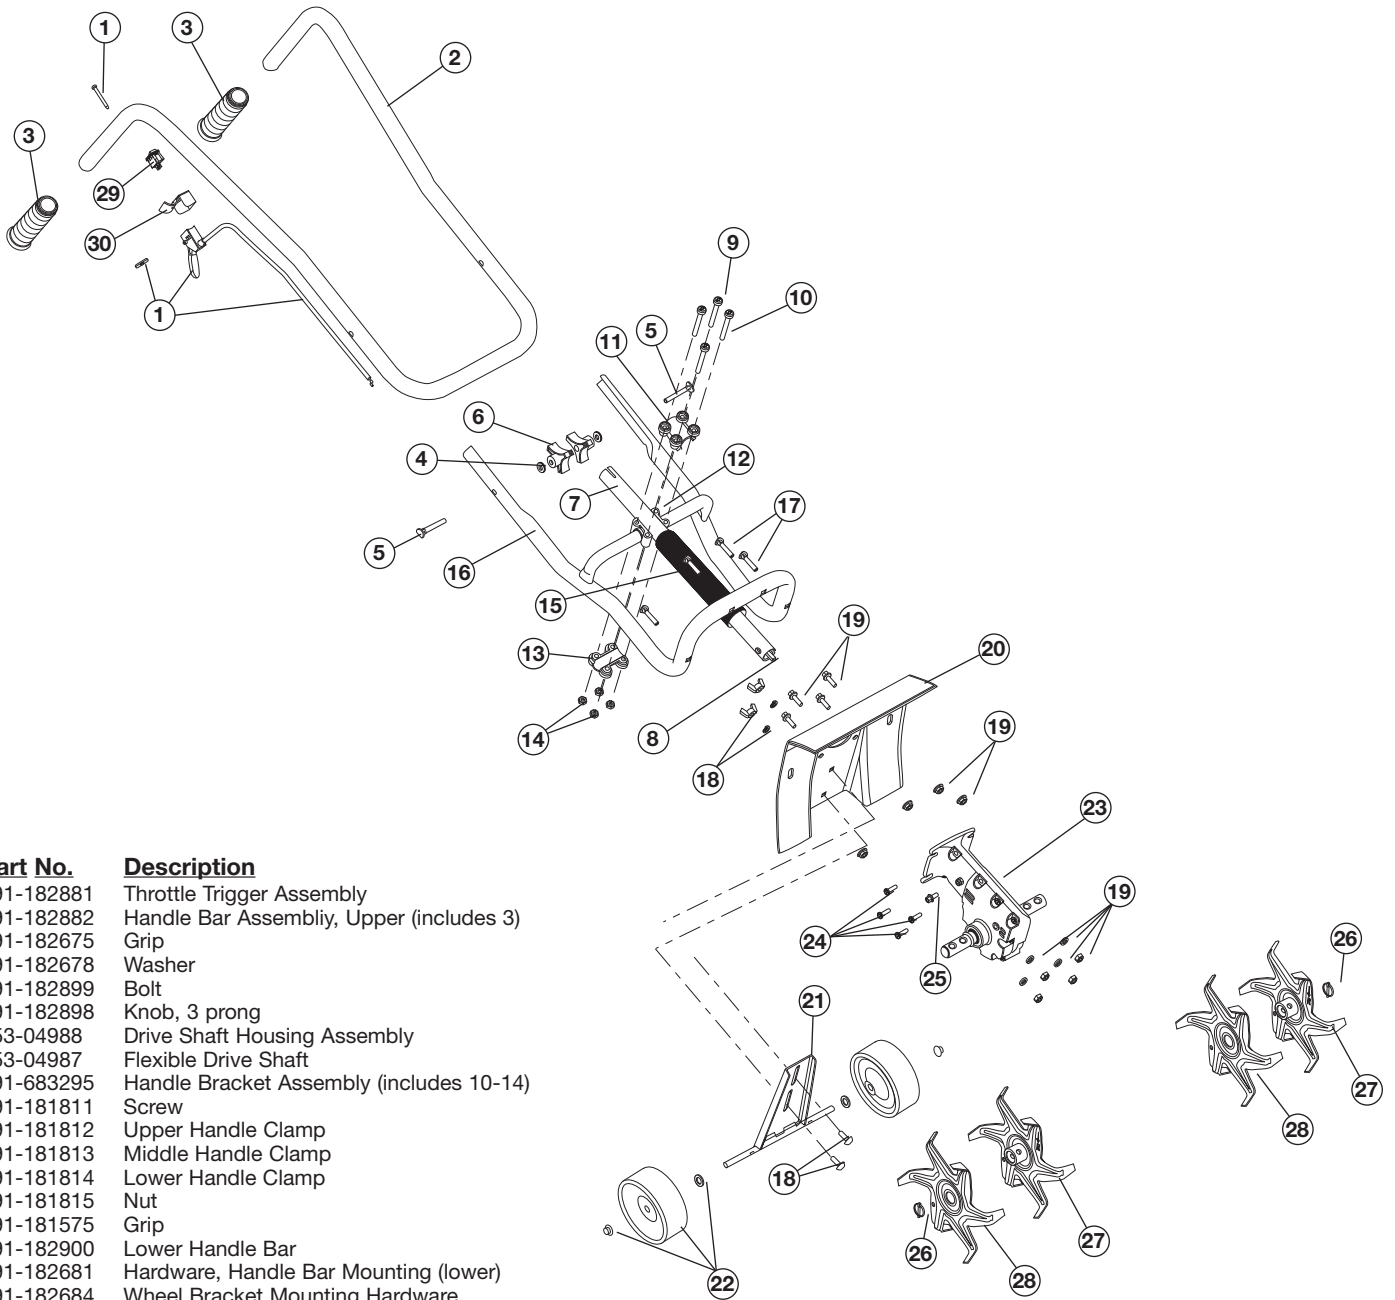

REPLACEMENT PARTS - MODEL H121GC

2-CYCLE GAS CULTIVATOR

PPN 21AK121G931

Item	Part No.	Description
1	791-182881	Throttle Trigger Assembly
2	791-182882	Handle Bar Assembly, Upper (includes 3)
3	791-182675	Grip
4	791-182678	Washer
5	791-182899	Bolt
6	791-182898	Knob, 3 prong
7	753-04988	Drive Shaft Housing Assembly
8	753-04987	Flexible Drive Shaft
9	791-683295	Handle Bracket Assembly (includes 10-14)
10	791-181811	Screw
11	791-181812	Upper Handle Clamp
12	791-181813	Middle Handle Clamp
13	791-181814	Lower Handle Clamp
14	791-181815	Nut
15	791-181575	Grip
16	791-182900	Lower Handle Bar
17	791-182681	Hardware, Handle Bar Mounting (lower)
18	791-182684	Wheel Bracket Mounting Hardware
19	753-04266	Guard Mounting Hardware
20	791-182683	Guard
21	753-05024	Wheel Bracket Assembly
22	753-04437	Wheel Assembly
23	753-05982	Gear Box Assembly
24	791-182195	Screw
25	791-180288	Sleeve Retainer Bolt
26	753-05985	Click Pin
27	753-05984	Tine Assembly (Left Outer or Right Inner)
28	753-05983	Tine Assembly (Left Inner or Right Outer)
29	791-182405	Switch
30	791-182672	Switch Bracket

* not shown