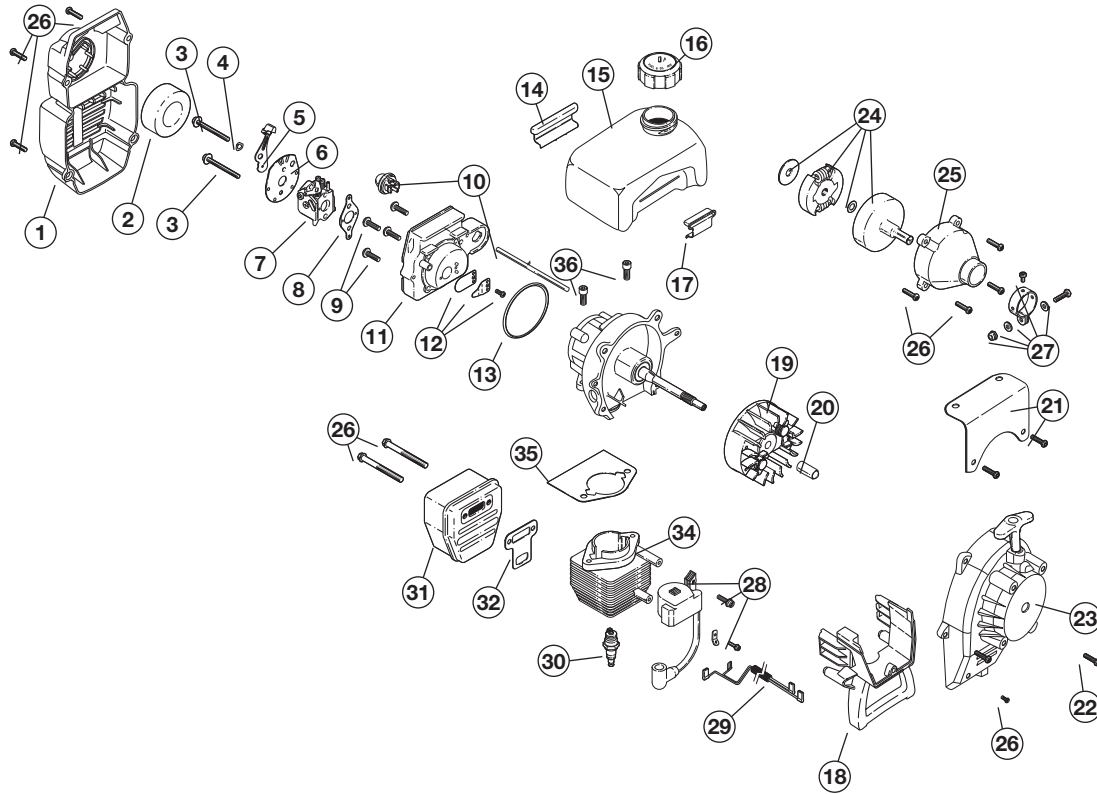

REPLACEMENT PARTS - MODEL H121GC

2-CYCLE GAS CULTIVATOR

PPN 21AK121G931

Item	Part No.	Description	Item	Part No.	Description
1	753-04511	Air Cleaner Assembly (includes 2 & 26)	23	791-182776	Starter Housing Assembly (includes 22 & 26)
2	791-180350B	Air Cleaner Filter	24	753-05860	Clutch Assembly
3	791-180351	Carburetor Mounting Screw	25	791-180098	Clutch Cover Assembly (includes 26)
4	791-180226	Wavey Washer	26	791-181345	Cover Screw
5	753-04418	Choke Lever Assembly	27	791-153597	Upper Clamp Assembly
6	753-04419	Choke Lever & Plate (includes 5)	28	753-05420	Module Assembly
7	753-04333	Carburetor Assembly (includes 8)	29	791-182880	Wire Lead
8	791-610675	Carburetor Gasket	30	791-610311B	Spark Plug
9	791-181860	Carb Mount Screw	31	753-04926	Muffler Assembly (includes items 32, 33 & Spark Arrestor)
10	791-683974B	Primer and Hose Assembly	32	753-04619	Exhaust Gasket
11	753-1196	Carb Mount Assembly (includes 9, 12 & 13)	33	753-04620	Muffler Mounting Bolt Assembly
12	791-684451	Reed Assembly	34	753-04814	Cylinder Assembly (includes 35 & 36)
13	753-05487	Carburetor O-Ring	35	753-04182	Cylinder Gasket
14	791-612134	Rear Mounting Pad	36	791-182723	Cylinder Bolt
15	753-04306	Fuel Tank Assembly (includes 16)	*	753-04986	Short Block Assembly (includes items 9, 19-20, 28, 30, 34-36 & Crankcase & Piston)
16	791-182529	Fuel Cap Assembly			
17	791-145308	Front Mounting Pad			
18	753-04611	Shroud Extension and Stand (includes 26)			
19	753-05240	Flywheel Assembly			
20	791-181065	Spacer	*	not shown	
21	791-180317	Fuel Tank Guard Assembly			
22	791-181912	Housing Screw