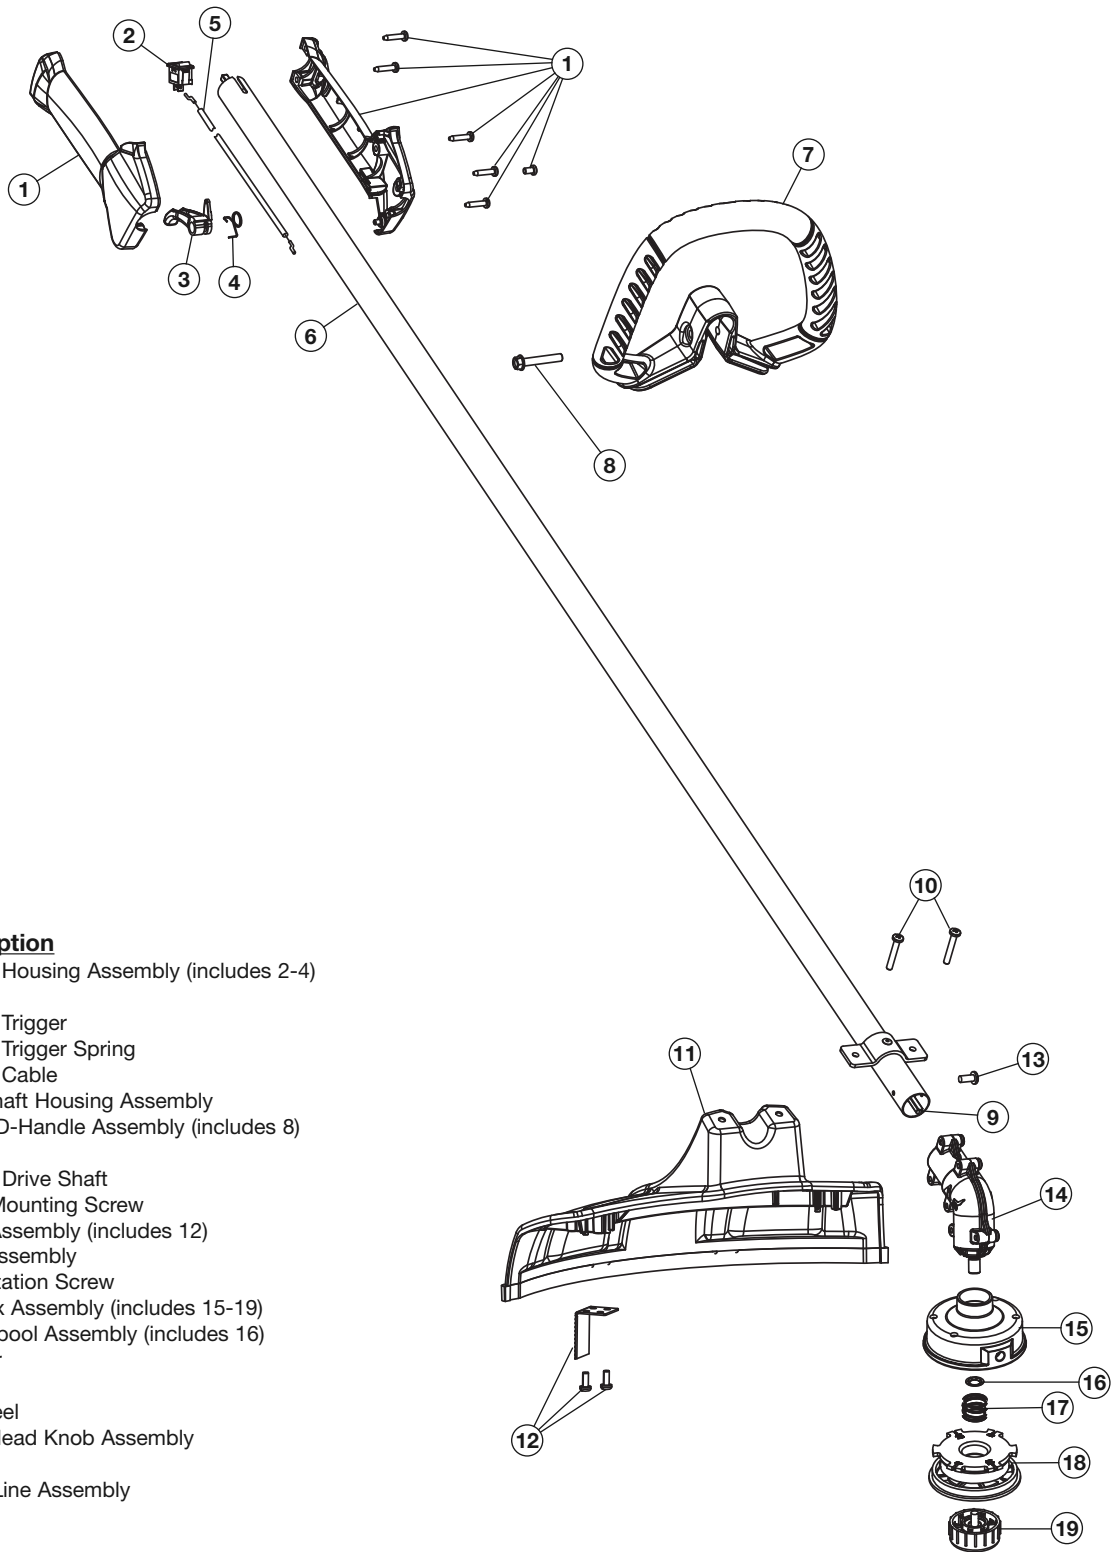

REPLACEMENT PARTS - MODEL TB65SS

2-CYCLE GAS TRIMMER

PPN 41DDT65G966

Item	Part No.	Description
1	753-04511	Air Cleaner Cover Assembly (includes 2 & 25)
2	791-180350B	Air Cleaner Filter
3	791-180351	Carburetor Mounting Screw Assembly
4	791-180226	Wavey Washer
5	753-04418	Choke Lever Assembly
6	753-04419	Choke Plate Assembly (includes 5)
7	753-05133	Carburetor Assembly (includes 8)
8	791-610675	Carburetor Gasket
9	791-181860	Carb Mount Screw
10	791-683974B	Primer & Hose Assembly
11	753-1196	Carb Mount Assembly (includes 9, 12 & 13)
12	791-684451	Reed Assembly
13	753-05487	O-Ring
14	791-612134	Rear Mounting Pad
15	753-04307	Fuel Tank Assembly (includes 16)
16	791-182529	Fuel Cap Assembly
17	791-145308	Front Mounting Pad
18	753-05091	Shroud Extension & Stand (includes 26)
19	753-05240	Flywheel Assembly
20	791-181525	Spacer

* Items Not Shown

REPLACEMENT PARTS - MODEL TB65SS

2-CYCLE GAS TRIMMER

PPN 41DDT65G966

Item	Part No.	Description
1	753-04234	Throttle Housing Assembly (includes 2-4)
2	791-182405	Switch
3	753-04119	Throttle Trigger
4	791-182690	Throttle Trigger Spring
5	753-04405	Throttle Cable
6	753-06228	Drive Shaft Housing Assembly
7	753-06039	Deluxe D-Handle Assembly (includes 8)
8	753-06040	Bolt
9	753-04117	Flexible Drive Shaft
10	753-06125	Guard Mounting Screw
11	753-06123	Guard Assembly (includes 12)
12	753-06126	Blade Assembly
13	753-05698	Anti-Rotation Screw
14	753-06165	Gearbox Assembly (includes 15-19)
15	753-04284	Outer Spool Assembly (includes 16)
16	791-610660	Retainer
17	791-610317B	Spring
18	753-1155	Inner Reel
19	791-153066B	Bump Head Knob Assembly
*	753-1156	Reel & Line Assembly
*		Items Not Shown