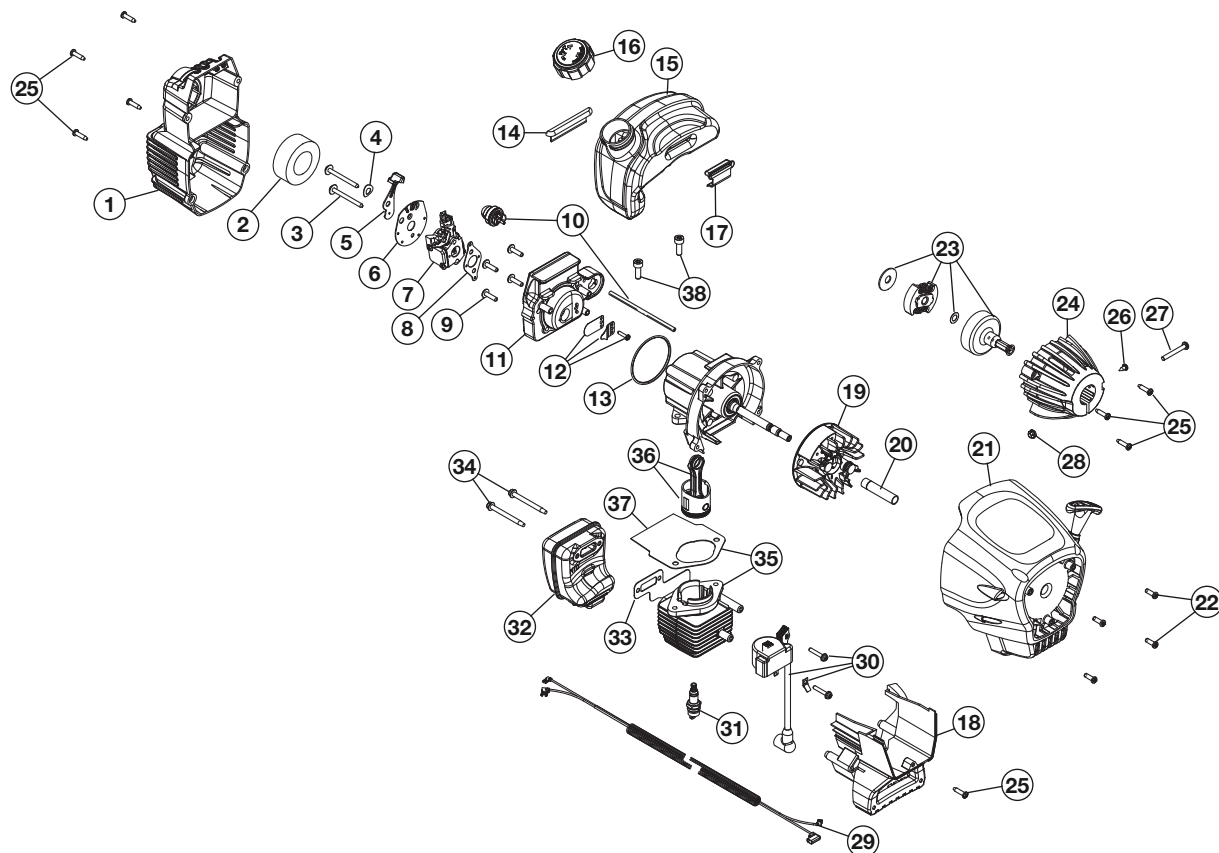

REPLACEMENT PARTS - MODEL TB65SS

2-CYCLE GAS TRIMMER

PPN 41DDT65G966

Item	Part No.	Description
1	753-04511	Air Cleaner Cover Assembly (includes 2 & 25)
2	791-180350B	Air Cleaner Filter
3	791-180351	Carburetor Mounting Screw Assembly
4	791-180226	Wavey Washer
5	753-04418	Choke Lever Assembly
6	753-04419	Choke Plate Assembly (includes 5)
7	753-05133	Carburetor Assembly (includes 8)
8	791-610675	Carburetor Gasket
9	791-181860	Carb Mount Screw
10	791-683974B	Primer & Hose Assembly
11	753-1196	Carb Mount Assembly (includes 9, 12 & 13)
12	791-684451	Reed Assembly
13	753-05487	O-Ring
14	791-612134	Rear Mounting Pad
15	753-04307	Fuel Tank Assembly (includes 16)
16	791-182529	Fuel Cap Assembly
17	791-145308	Front Mounting Pad
18	753-05091	Shroud Extension & Stand (includes 26)
19	753-05240	Flywheel Assembly
20	791-181525	Spacer

* Items Not Shown

REPLACEMENT PARTS - MODEL TB65SS

2-CYCLE GAS TRIMMER

PPN 41DDT65G966

Item	Part No.	Description
1	753-04234	Throttle Housing Assembly (includes 2-4)
2	791-182405	Switch
3	753-04119	Throttle Trigger
4	791-182690	Throttle Trigger Spring
5	753-04405	Throttle Cable
6	753-06228	Drive Shaft Housing Assembly
7	753-06039	Deluxe D-Handle Assembly (includes 8)
8	753-06040	Bolt
9	753-04117	Flexible Drive Shaft
10	753-06125	Guard Mounting Screw
11	753-06123	Guard Assembly (includes 12)
12	753-06126	Blade Assembly
13	753-05698	Anti-Rotation Screw
14	753-06165	Gearbox Assembly (includes 15-19)
15	753-04284	Outer Spool Assembly (includes 16)
16	791-610660	Retainer
17	791-610317B	Spring
18	753-1155	Inner Reel
19	791-153066B	Bump Head Knob Assembly
*	753-1156	Reel & Line Assembly
*		Items Not Shown