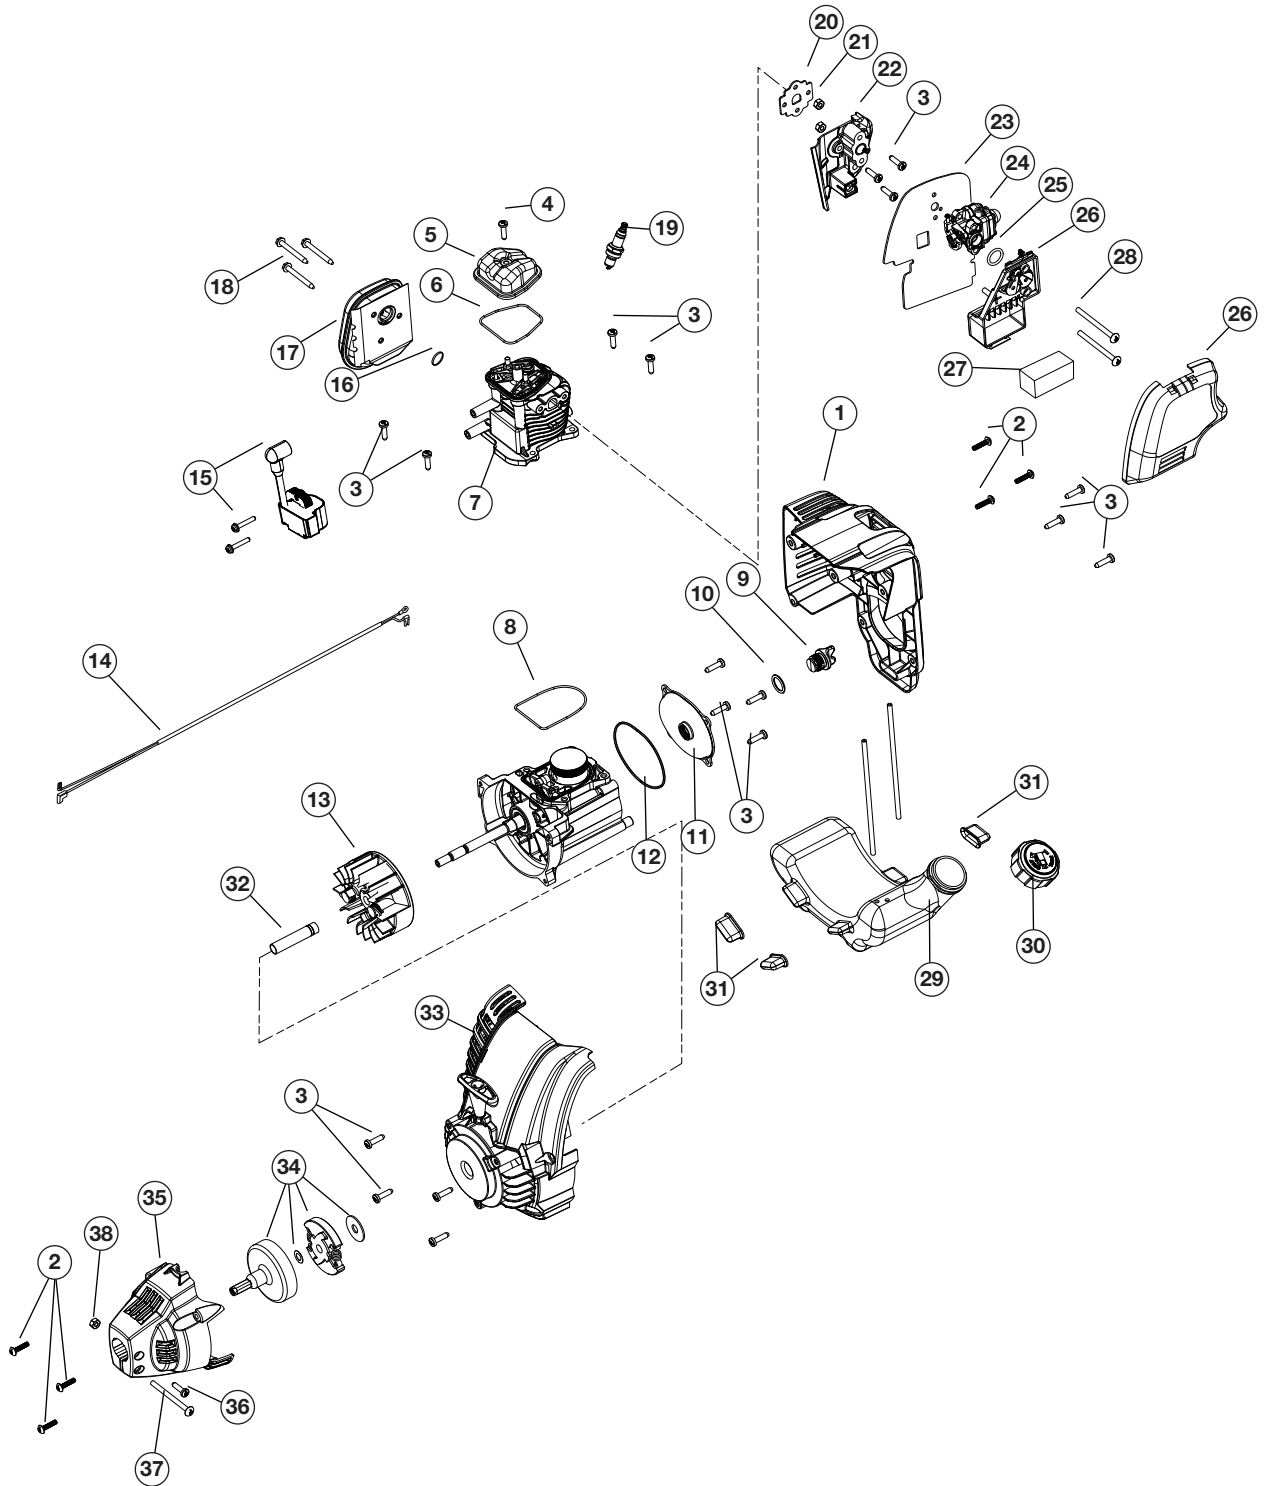

**REPLACEMENT PARTS - MODEL TB590 EC**  
**4-CYCLE BRUSHCUTTER**  
PPN 41CDT59C966

# REPLACEMENT PARTS - MODEL TB590 EC

# REPLACEMENT PARTS - MODEL TB590 EC 4-CYCLE BRUSHCUTTER

PPN 41CDT59C966

Item	Part No.	Description
1	753-05192	Throttle Housing Assembly (includes 2-5)
2	753-04991	Throttle Trigger
3	753-05007	Throttle Trigger Spring
4	753-05171	Throttle Trigger Lock-Out
5	791-182405	Switch Assembly
6	753-05270	Throttle Cable Assembly
7	791-610327	Harness Clip
8	753-04236	Upper Drive Shaft Housing Assembly
9	791-181099	J-Handle Assembly
10	791-683295	Handle Bracket Assembly (includes 11-16)
11	791-181811	Screw
12	791-181812	Upper Handle Clamp
13	791-181813	Middle Handle Clamp
14	791-181814	Lower Handle Clamp
15	791-181815	Nut
16	791-182519	Anti-Rotation Screw
17	753-1190	Split Boom Coupler (includes 18-21)
18	791-182057	Screw
19	791-181617	Bolt
20	791-181951	Adjustment Knob
21	753-04386	Knob Retaining Nut
22	753-04504	Lower Drive Shaft Housing Assembly
23	753-05267	Lower Flexible Drive Shaft
24	791-182200	Shield Mount Screw Assembly
25	791-182193	Gearbox Assembly (includes 16 & 26-28)
26	791-182195	Gearbox Mounting Hardware
27	791-182196	Blade Driver
28	753-04348	Palnut
29	791-147492	Blade Shield/Shield Mount
30	791-683304	Shield Mounting Screw
31	753-1191	Shield Assembly (includes 32)
32	791-682061	Blade Assembly
33	791-147490	Retaining Washer
34	791-612483	Spool Shaft
35	791-683301	Outer Spool Assembly
36	791-612026	Retainer
37	791-610636B	Spring
38	791-147495	Inner Reel
39	791-180814B	Bump Head Knob Assembly
40	791-145873B	4-Tooth Blade
41	791-181699	Nut
*	791-180014B	Blade Retaining Kit (includes 34 & 41)
*	791-613226	Locking Rod Tool
*	791-682075B	Shoulder Harness