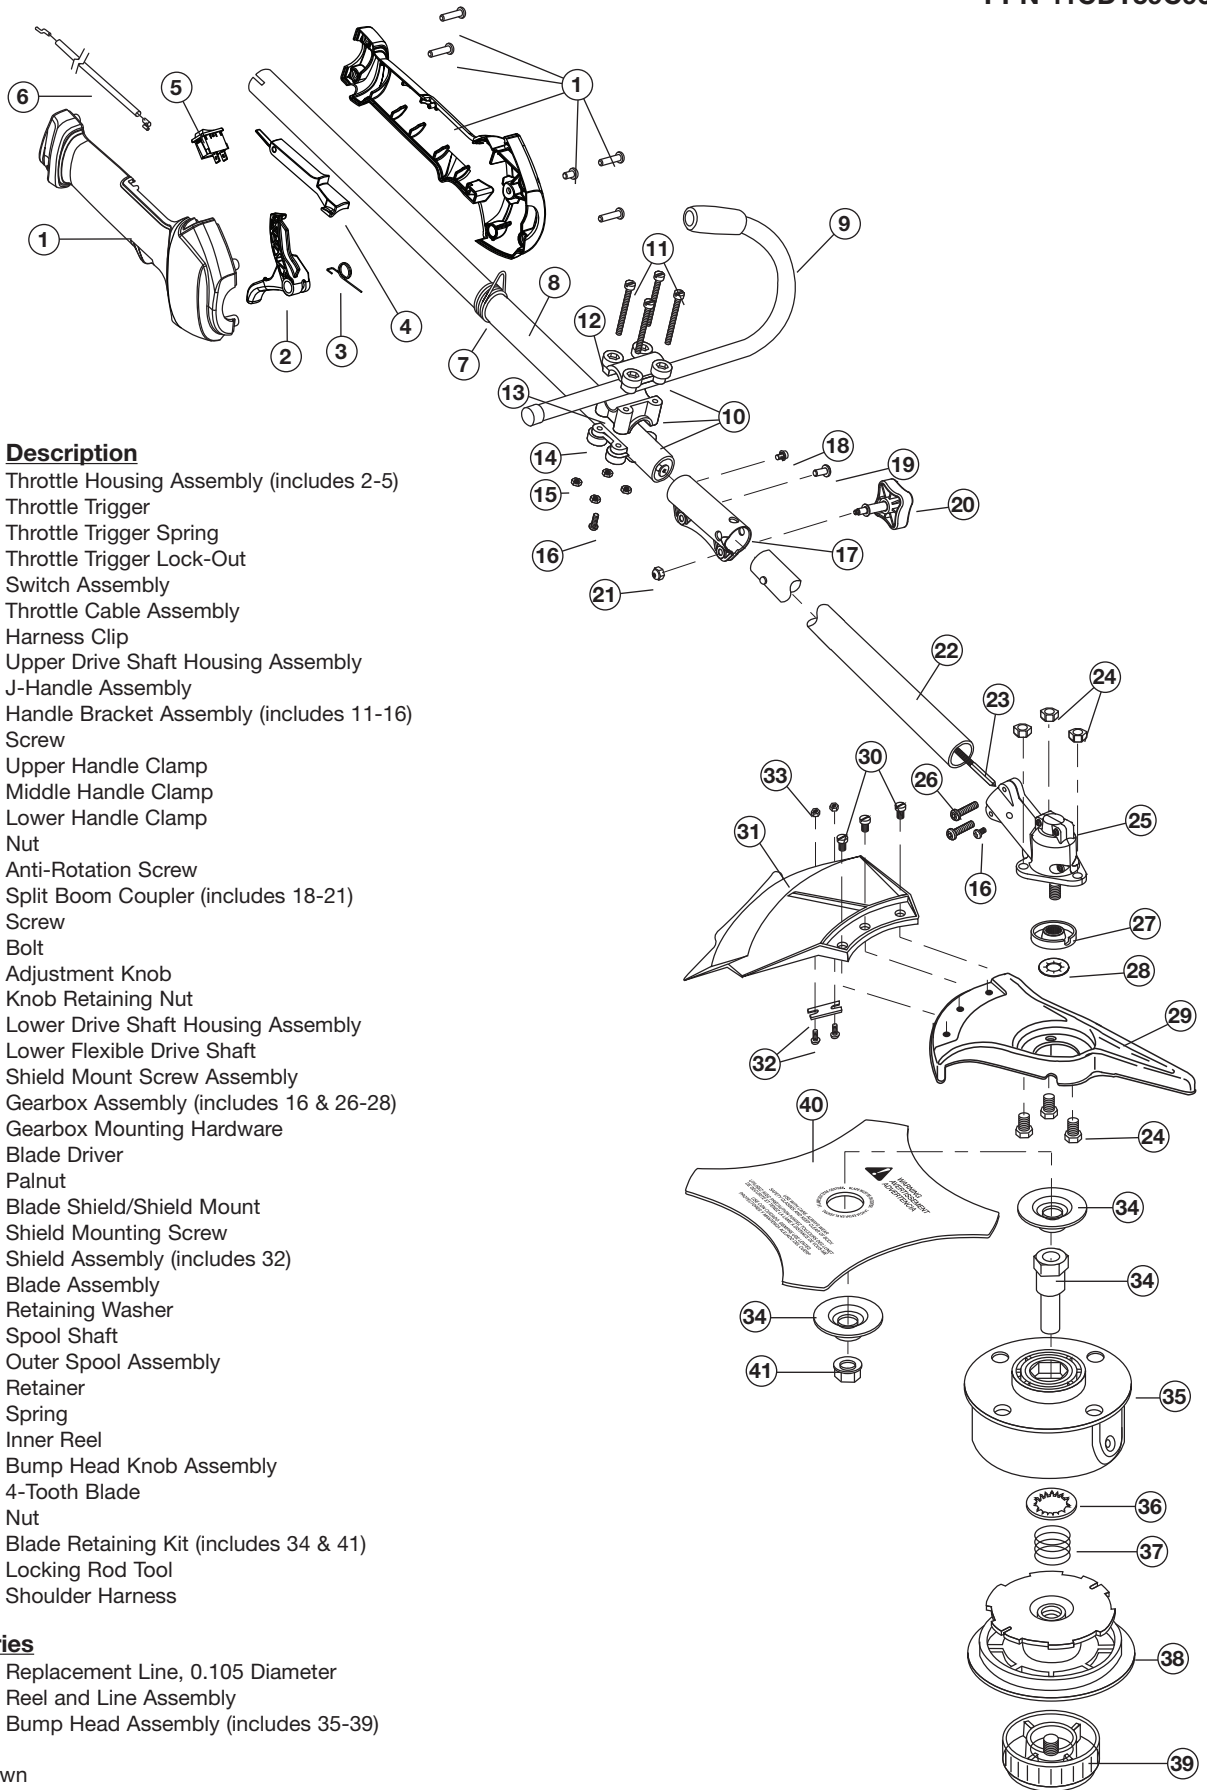

**REPLACEMENT PARTS - MODEL TB590 EC**  
**4-CYCLE BRUSHCUTTER**  
PPN 41CDT59C966

# REPLACEMENT PARTS - MODEL TB590 EC

# REPLACEMENT PARTS - MODEL TB590 EC 4-CYCLE BRUSHCUTTER

PPN 41CDT59C966

Item	Part No.	Description
1	753-05192	Throttle Housing Assembly (includes 2-5)
2	753-04991	Throttle Trigger
3	753-05007	Throttle Trigger Spring
4	753-05171	Throttle Trigger Lock-Out
5	791-182405	Switch Assembly
6	753-05270	Throttle Cable Assembly
7	791-610327	Harness Clip
8	753-04236	Upper Drive Shaft Housing Assembly
9	791-181099	J-Handle Assembly
10	791-683295	Handle Bracket Assembly (includes 11-16)
11	791-181811	Screw
12	791-181812	Upper Handle Clamp
13	791-181813	Middle Handle Clamp
14	791-181814	Lower Handle Clamp
15	791-181815	Nut
16	791-182519	Anti-Rotation Screw
17	753-1190	Split Boom Coupler (includes 18-21)
18	791-182057	Screw
19	791-181617	Bolt
20	791-181951	Adjustment Knob
21	753-04386	Knob Retaining Nut
22	753-04504	Lower Drive Shaft Housing Assembly
23	753-05267	Lower Flexible Drive Shaft
24	791-182200	Shield Mount Screw Assembly
25	791-182193	Gearbox Assembly (includes 16 & 26-28)
26	791-182195	Gearbox Mounting Hardware
27	791-182196	Blade Driver
28	753-04348	Palnut
29	791-147492	Blade Shield/Shield Mount
30	791-683304	Shield Mounting Screw
31	753-1191	Shield Assembly (includes 32)
32	791-682061	Blade Assembly
33	791-147490	Retaining Washer
34	791-612483	Spool Shaft
35	791-683301	Outer Spool Assembly
36	791-612026	Retainer
37	791-610636B	Spring
38	791-147495	Inner Reel
39	791-180814B	Bump Head Knob Assembly
40	791-145873B	4-Tooth Blade
41	791-181699	Nut
*	791-180014B	Blade Retaining Kit (includes 34 & 41)
*	791-613226	Locking Rod Tool
*	791-682075B	Shoulder Harness