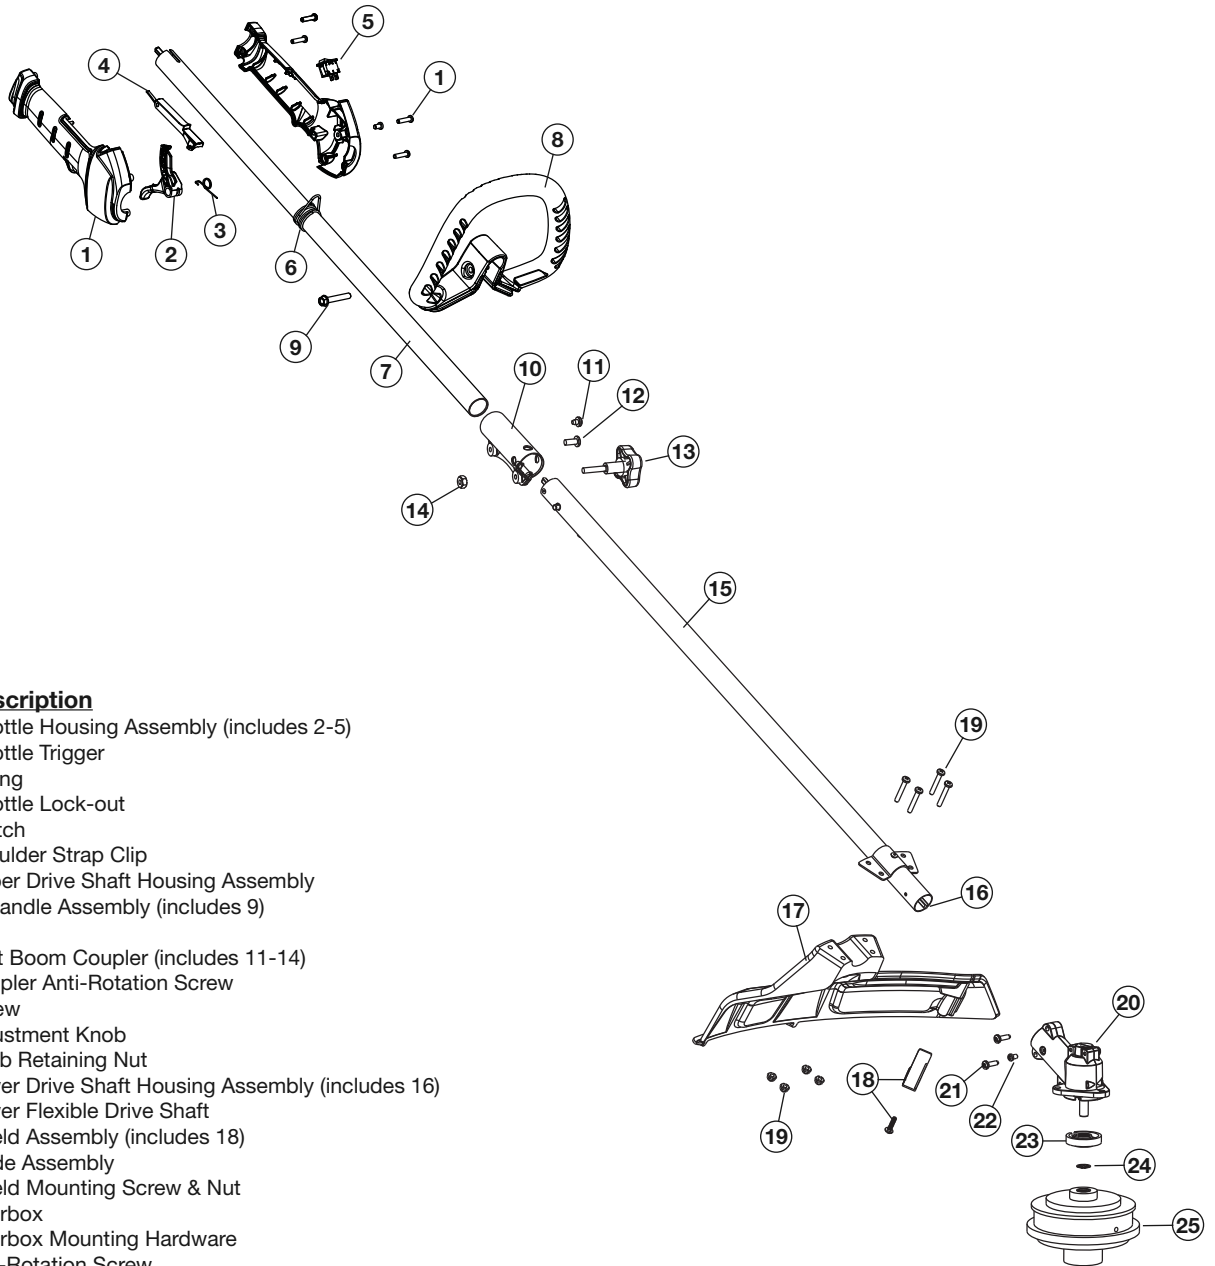

REPLACEMENT PARTS - MODEL TB6040XP

4-CYCLE TRIMMER

PPN 41DD604C966

Item	Part No.	Description
1	753-06084	Aircleaner Assembly (includes 2 & 3)
2	753-06085	Air Filter
3	753-05253	Screw
4	791-181751	Carburetor O-Ring
5	753-06083	Carburetor Assembly w/ Fuel Lines
7	753-06082	Carburetor Baffle
8	791-181003	Screw
9	753-05904	Insulator
10	753-05673	Insulator Gasket
11	753-05248	Nut
12	753-06369	Engine Cover
13	791-181025	Screw
14	753-05901	Valve Cover
15	753-05902	Valve O-Ring
16	753-05910	Cylinder O-Ring
17	753-05784	Spark Plug
18	753-06166	Throttle Cable
19	753-06334	Muffler Assembly
20	753-05244	Muffler Gasket
21	753-05246	Muffler Bolt

REPLACEMENT PARTS - MODEL TB6040XP

4-CYCLE TRIMMER

PPN 41DD604C966

Item	Part No.	Description
1	753-05296	Throttle Housing Assembly (includes 2-5)
2	753-05517	Throttle Trigger
3	753-05007	Spring
4	753-05171	Throttle Lock-out
5	791-182405	Switch
6	791-610327	Shoulder Strap Clip
7	753-04236	Upper Drive Shaft Housing Assembly
8	753-06039	D-Handle Assembly (includes 9)
9	753-06040	Bolt
10	753-1190	Split Boom Coupler (includes 11-14)
11	791-182057	Coupler Anti-Rotation Screw
12	791-181617	Screw
13	791-181981	Adjustment Knob
14	753-04386	Knob Retaining Nut
15	753-06139	Lower Drive Shaft Housing Assembly (includes 16)
16	753-05267	Lower Flexible Drive Shaft
17	753-05820	Shield Assembly (includes 18)
18	753-05821	Blade Assembly
19	753-05822	Shield Mounting Screw & Nut
20	791-182193	Gearbox
21	791-182195	Gearbox Mounting Hardware
22	791-182519	Anti-Rotation Screw
23	791-182196	Blade Driver
24	753-04348	Palnut
25	796-00072	Cutting Head Assembly