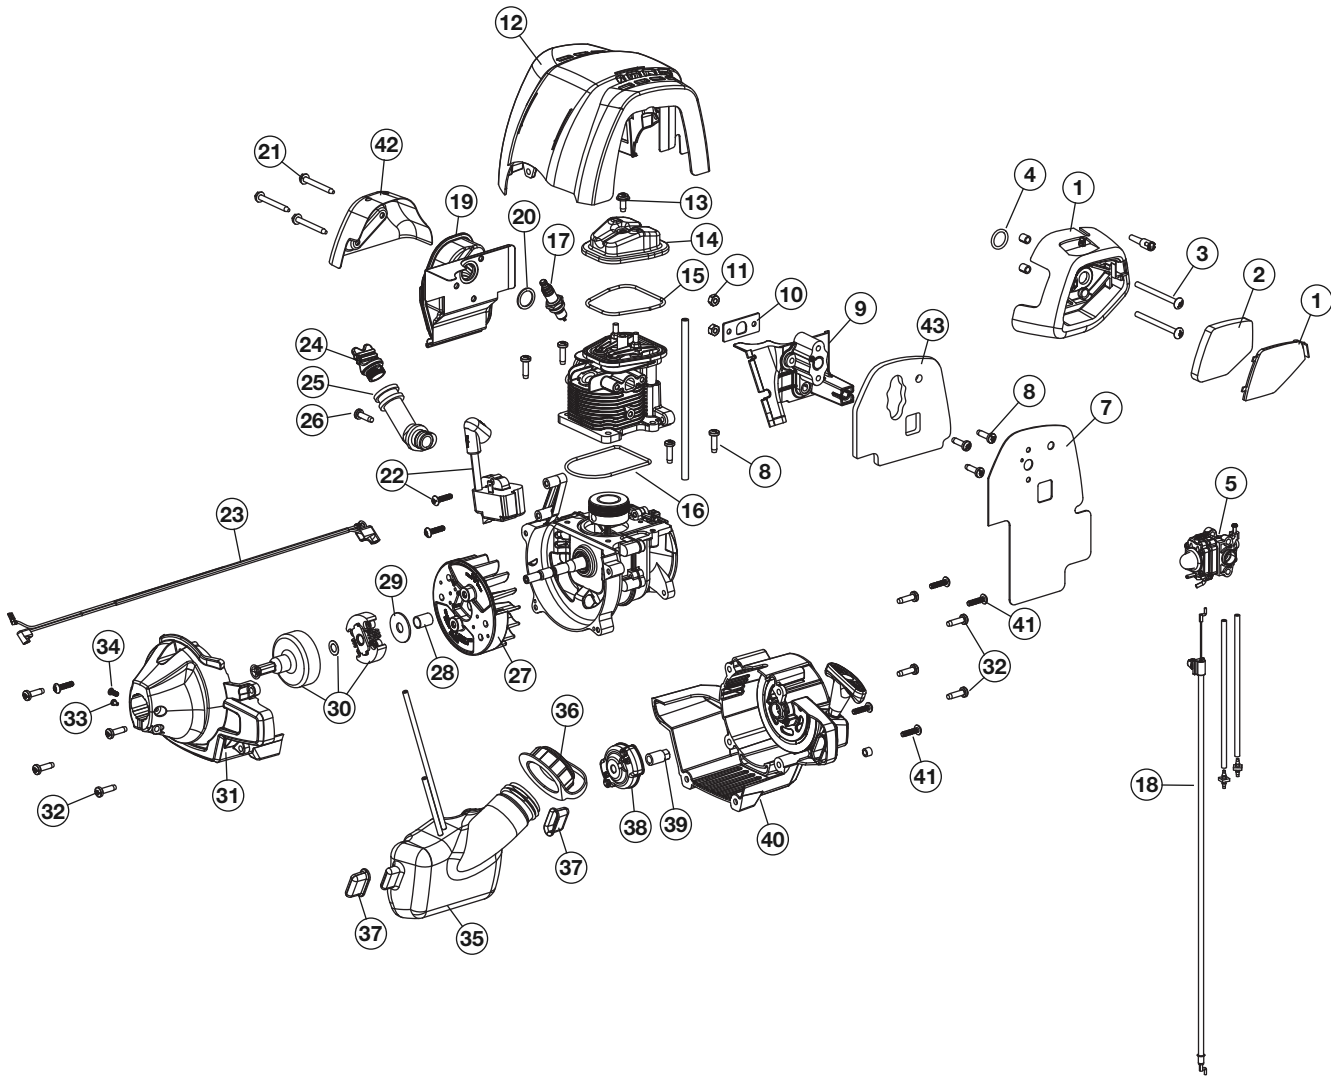

REPLACEMENT PARTS - MODEL TB6040XP

4-CYCLE TRIMMER

PPN 41DD604C966

Item	Part No.	Description
1	753-06084	Aircleaner Assembly (includes 2 & 3)
2	753-06085	Air Filter
3	753-05253	Screw
4	791-181751	Carburetor O-Ring
5	753-06083	Carburetor Assembly w/ Fuel Lines
7	753-06082	Carburetor Baffle
8	791-181003	Screw
9	753-05904	Insulator
10	753-05673	Insulator Gasket
11	753-05248	Nut
12	753-06369	Engine Cover
13	791-181025	Screw
14	753-05901	Valve Cover
15	753-05902	Valve O-Ring
16	753-05910	Cylinder O-Ring
17	753-05784	Spark Plug
18	753-06166	Throttle Cable
19	753-06334	Muffler Assembly
20	753-05244	Muffler Gasket
21	753-05246	Muffler Bolt

REPLACEMENT PARTS - MODEL TB6040XP

4-CYCLE TRIMMER

PPN 41DD604C966

Item	Part No.	Description
1	753-05296	Throttle Housing Assembly (includes 2-5)
2	753-05517	Throttle Trigger
3	753-05007	Spring
4	753-05171	Throttle Lock-out
5	791-182405	Switch
6	791-610327	Shoulder Strap Clip
7	753-04236	Upper Drive Shaft Housing Assembly
8	753-06039	D-Handle Assembly (includes 9)
9	753-06040	Bolt
10	753-1190	Split Boom Coupler (includes 11-14)
11	791-182057	Coupler Anti-Rotation Screw
12	791-181617	Screw
13	791-181981	Adjustment Knob
14	753-04386	Knob Retaining Nut
15	753-06139	Lower Drive Shaft Housing Assembly (includes 16)
16	753-05267	Lower Flexible Drive Shaft
17	753-05820	Shield Assembly (includes 18)
18	753-05821	Blade Assembly
19	753-05822	Shield Mounting Screw & Nut
20	791-182193	Gearbox
21	791-182195	Gearbox Mounting Hardware
22	791-182519	Anti-Rotation Screw
23	791-182196	Blade Driver
24	753-04348	Palnut
25	796-00072	Cutting Head Assembly