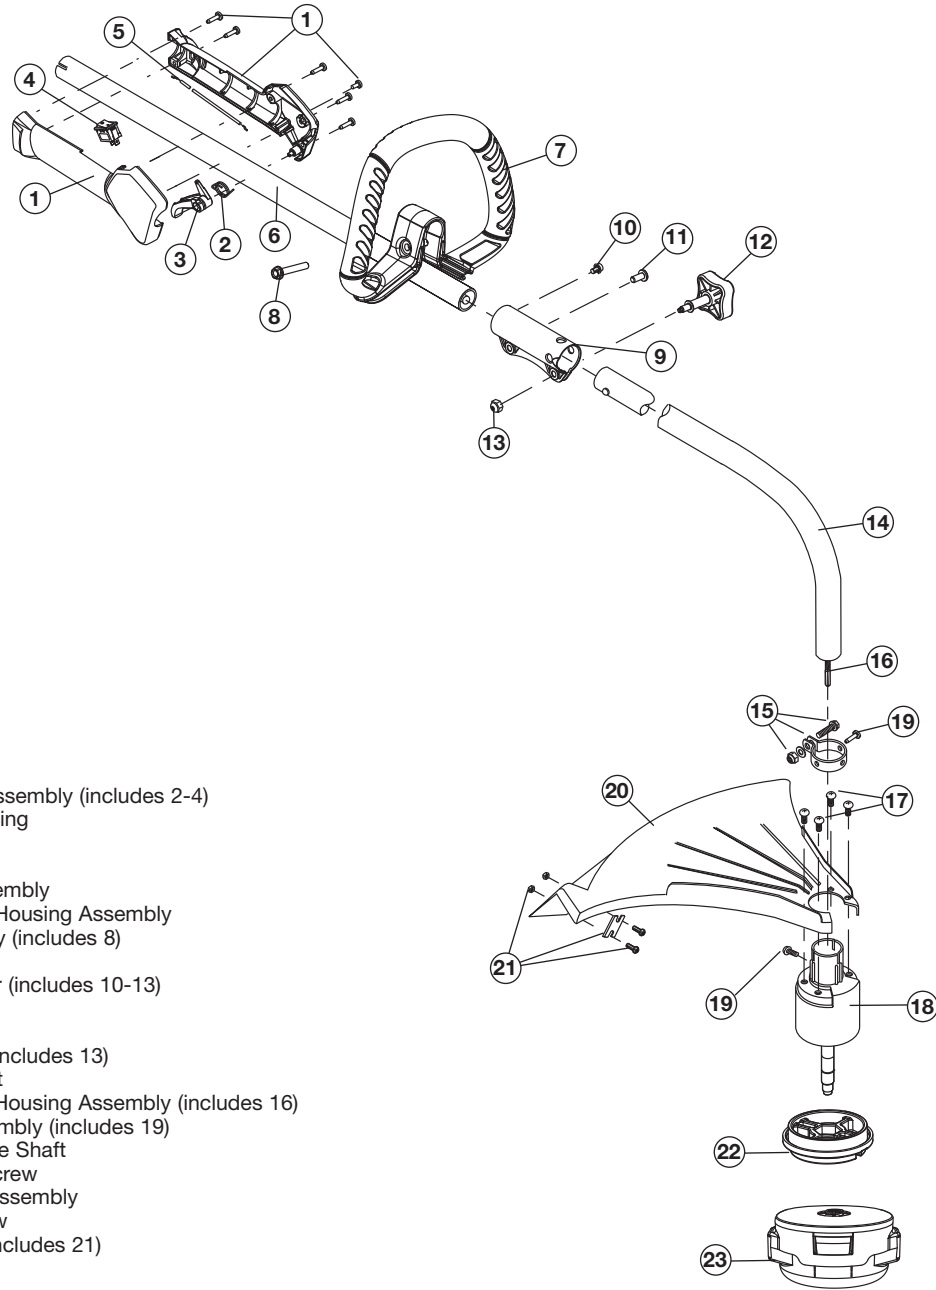

REPLACEMENT PARTS - MODEL TB539es
4-CYCLE GAS TRIMMER
 PPN 41DDT53C966

Item	Part No.	Description
1	753-04234	Throttle Housing Assembly (includes 2-4)
2	791-182690	Throttle Trigger Spring
3	753-04119	Throttle Trigger
4	791-182405	Switch
5	753-05266	Throttle Cable Assembly
6	753-04236	Upper Drive Shaft Housing Assembly
7	753-06039	D-Handle Assembly (includes 8)
8	753-06040	Bolt
9	753-1190	Split boom Coupler (includes 10-13)
10	791-182057	Screw
11	791-181617	Bolt
12	791-181951	Adjustment Knob (includes 13)
13	753-04386	Knob Retaining Nut
14	791-182387	Lower Drive Shaft Housing Assembly (includes 16)
15	791-153597	Lower Clamp Assembly (includes 19)
16	791-181852	Lower Flexible Drive Shaft
17	791-180531	Shield Mounting Screw
18	753-05050	Bushing Housing Assembly
19	791-145569	Anti-Rotation Screw
20	791-181659	Shield Assembly (includes 21)
21	753-06048	Blade Assembly
22	753-05278	Adapter
23	753-06129	Spool Assembly