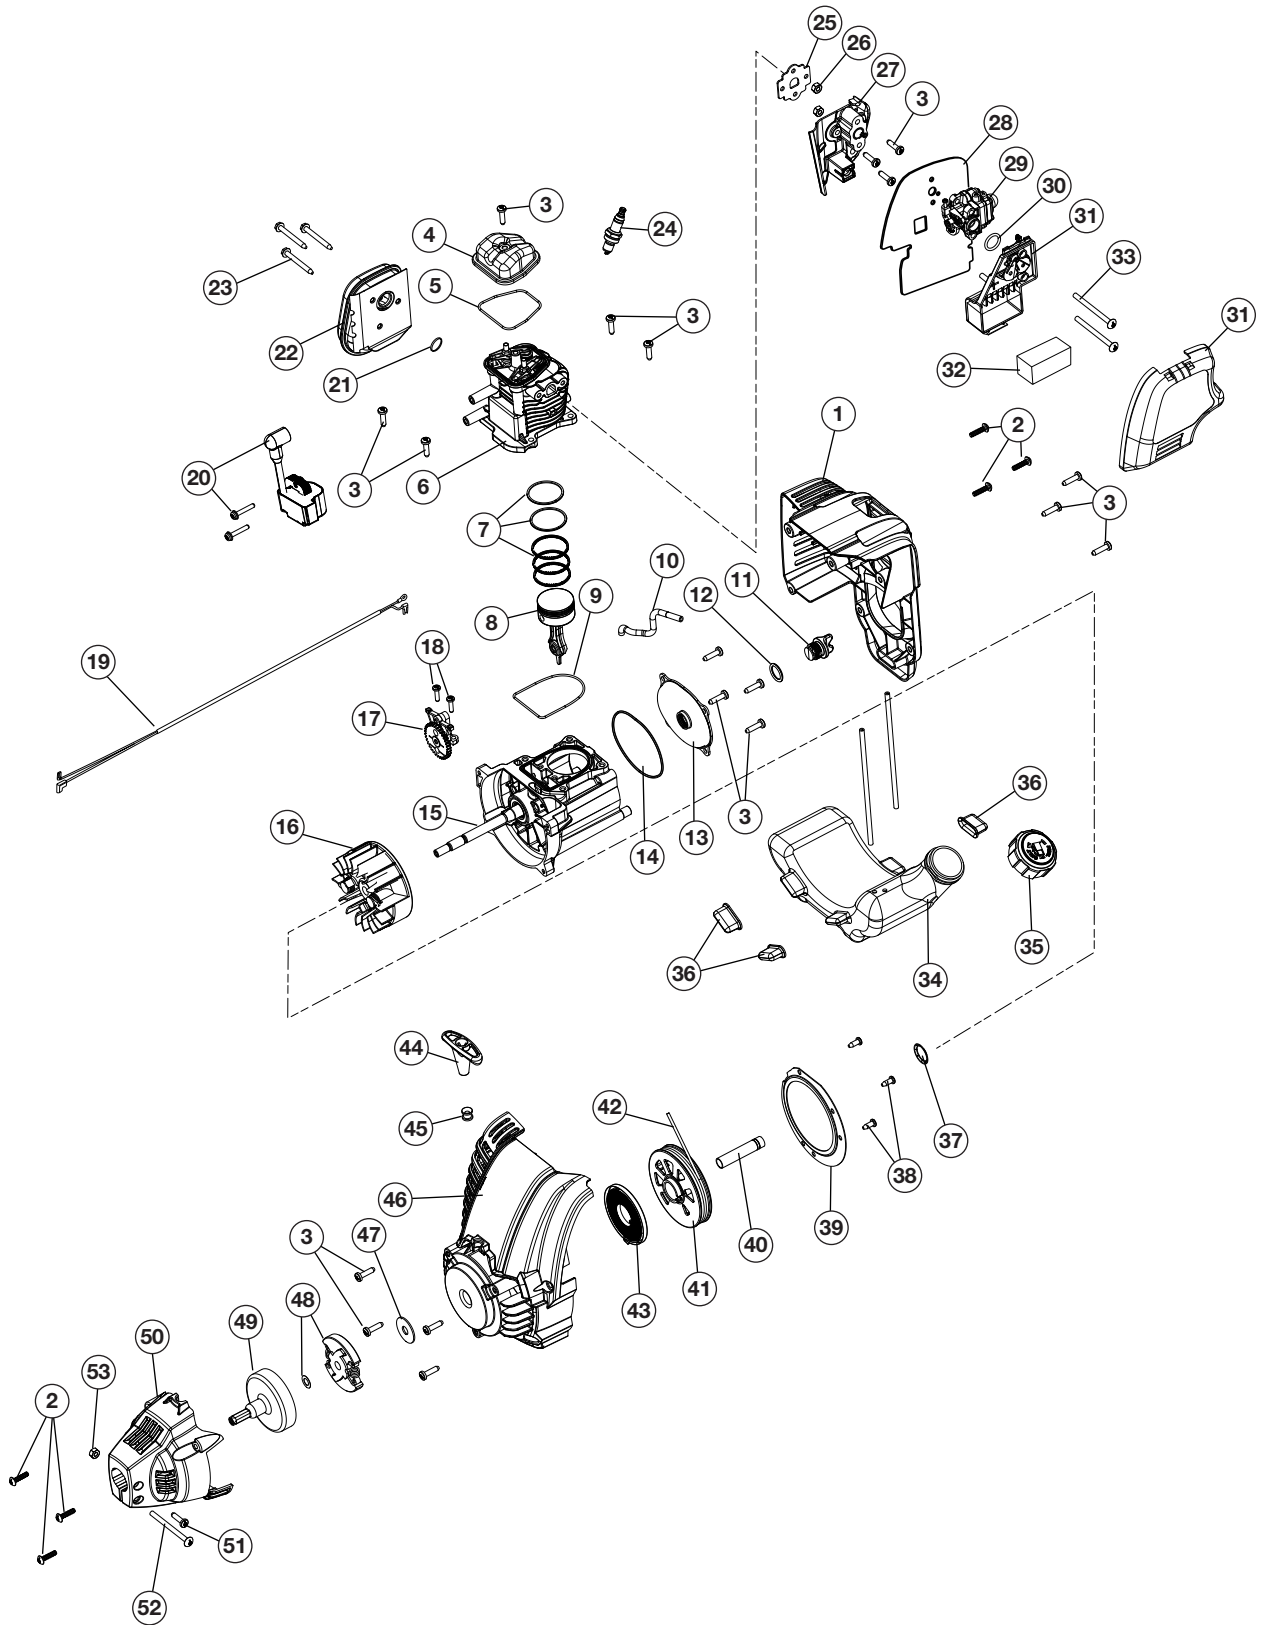

REPLACEMENT PARTS - MODEL TB539es
4-CYCLE GAS TRIMMER
PPN 41DDT53C966

REPLACEMENT PARTS - MODEL TB539es

4-CYCLE GAS TRIMMER

PPN 41DDT53C966

<u>Item</u>	<u>Part No.</u>	<u>Description</u>	<u>Item</u>	<u>Part No.</u>	<u>Description</u>
1	753-06134	Engine Cover Assembly (includes 2 & 3)	30	791-181751	O-Ring
2	753-04595	Cover Screw	31	753-05252	Air Cleaner Cover Assembly (includes 32)
3	791-181003	Screw	32	753-05254	Air Filter
4	753-05901	Rocker Cover	33	753-05253	Screw
5	753-05902	Rocker Cover O-Ring	34	753-05256	Fuel Tank Assembly w/Fuel Lines (includes 35)
6	753-06311	Cylinder Assembly (includes 3, 5 & 9)	35	753-1229	Fuel Cap
7	753-05229	Piston Ring Assembly	36	753-05259	Fuel Tank Pads
8	753-05973	Piston Assembly (includes 7)	37	753-04288	Push Nut
9	753-05910	Cylinder O-Ring	38	753-1202	Pressure Plate Screw
10	791-182379	Breather Hose	39	753-05074	Pressure Plate (includes 38)
11	753-05408	Oil Plug (includes 12)	40	753-05078	Spacer
12	791-182290	Oil Plug O-Ring	41	753-06222	Starter Assembly (includes 42)
13	753-06111	Crankcase Cover	42	753-05840	Rope
14	753-05238	Crankcase Cover O-ring	43	753-04286	Recoil Spring
15	753-06313	Crankcase Assembly (includes 9, 10 & 14)	44	791-181079	Handle
16	753-06221	Flywheel Assembly	45	791-611061	Rope Guide
17	753-06312	Cam Bracket Assembly (includes 18)	46	753-06314	Starter Housing Assembly (includes 3 & 37-45)
18	753-05242	Cam Bracket Screw	47	791-182396	Washer
19	753-05264	Lead Wires	48	753-1238	Clutch & Clutch Washer
20	753-05301	Module Assembly	49	791-153592	Clutch Drum
21	753-05244	Muffler Gasket	50	753-05263	Clutch Cover (includes 2)
22	753-05245	Muffler Assembly (includes 21 & 23)	51	791-182519	Anti-Rotation Screw
23	753-05246	Muffler Screw	52	753-04003	Clamp Screw
24	753-05784	Spark Plug	53	791-180217	Nut
25	753-05247	Insulator Gasket	*	753-05297	Spark Arrestor Assembly
26	753-05248	Nut	*	753-06317	Shortblock Assembly (includes 3-12, 14, 15, 17 & 24)
27	753-05249	Insulator			
28	753-05366	Carburetor Gasket			
29	753-06220	Carburetor