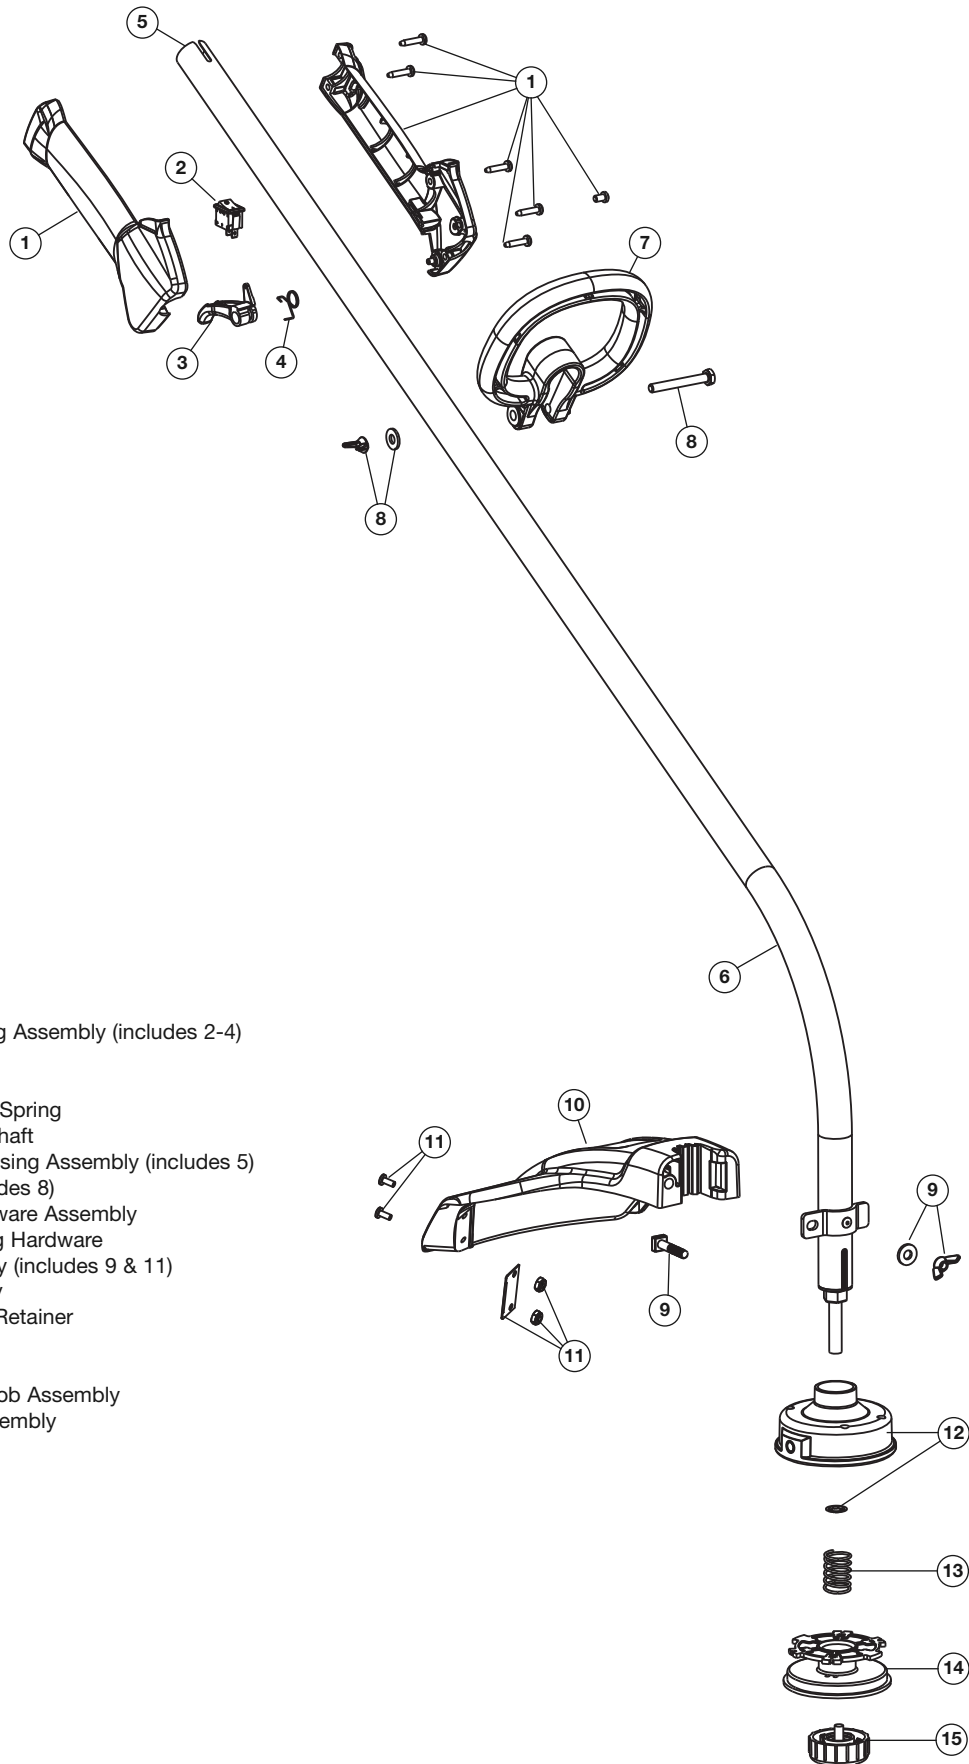

REPLACEMENT PARTS - MODEL BL110

2-CYCLE GAS TRIMMER

PPN 41BD110G965

Item	Part No.	Description	Item	Part No.	Description
1	753-06194	Rear Cover Assembly (includes 2 & 3)	19	791-182723	Crankcase Bolt
2	791-181345	Cover Screw	20	753-06275	Crankcase O-Ring
3	791-181862	Housing Screw	21	753-06189	Insulator Assembly (includes 22 & 23)
4	753-06174	O-Ring	22	753-06184	Insulator O-Ring
5	753-06175	Flywheel Assembly	23	753-06185	Carburetor O-Ring
6	753-06247	Washer	24	753-06190	Carburetor
7	753-06218	Spacer	25	753-06415	Aircleaner Cover Assembly (includes 26)
8	753-06195	Starter Housing (includes 3 & 13)	26	753-06417	Aircleaner Filter
9	753-06180	Starter Clutch Assembly	27	753-06188	Throttle Cable
10	753-06181	Clutch Cover (includes 2)	28	753-06187	Lead Wires
11	753-06418	Muffler Assembly (includes 12 & 33)	29	791-182519	Anti-rotation Screw
12	753-06419	Muffler Gasket	30	753-04003	Clamp Screw
13	791-182366	U-shaped Nut	31	791-180217	Clamp Nut
14	753-06183	Fuel Tank Assembly (includes 15 & 16)	32	753-06253	Air Cleaner Gasket
15	791-181930	Tank Screw	33	753-06294	Muffler Screws
16	791-182612	Fuel Cap	*	753-06416	Short Block Assembly (includes Crankcase, Cylinder, Piston, 4-7 & 17-20)
17	753-06420	Module Assembly			
18	753-06193	Spark Plug			

* Items Not Shown

REPLACEMENT PARTS - MODEL BL110
2-CYCLE GAS TRIMMER
 PPN 41BD110G965

Item	Part No.	Description
1	753-04234	Throttle Housing Assembly (includes 2-4)
2	791-182405	Switch
3	753-04119	Throttle Trigger
4	791-182690	Throttle Trigger Spring
5	753-06065	Flexible Drive Shaft
6	753-05748	Drive Shaft Housing Assembly (includes 5)
7	753-06198	D-Handle (includes 8)
8	753-06199	D-Handle Hardware Assembly
9	753-04282	Shield Mounting Hardware
10	753-04283	Shield Assembly (includes 9 & 11)
11	753-1191	Blade Assembly
12	753-04284	Outer Spool w/Retainer
13	791-610317B	Spring
14	753-1155	Inner Reel
15	791-153066B	Bump Head Knob Assembly
*	791-153577B	Reel & Line Assembly
* Items Not Shown		