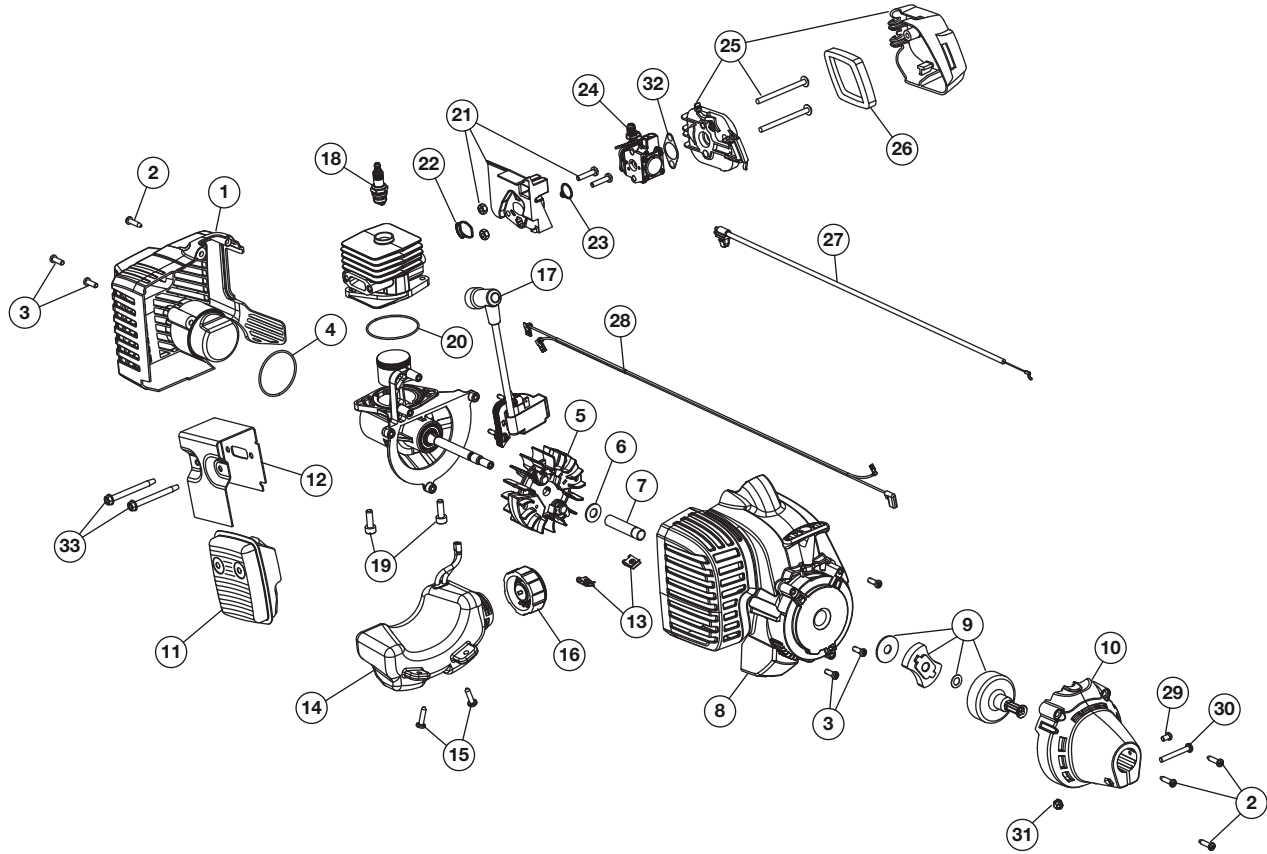

REPLACEMENT PARTS - MODEL BL110

2-CYCLE GAS TRIMMER

PPN 41BD110G965

Item	Part No.	Description	Item	Part No.	Description
1	753-06194	Rear Cover Assembly (includes 2 & 3)	19	791-182723	Crankcase Bolt
2	791-181345	Cover Screw	20	753-06275	Crankcase O-Ring
3	791-181862	Housing Screw	21	753-06189	Insulator Assembly (includes 22 & 23)
4	753-06174	O-Ring	22	753-06184	Insulator O-Ring
5	753-06175	Flywheel Assembly	23	753-06185	Carburetor O-Ring
6	753-06247	Washer	24	753-06190	Carburetor
7	753-06218	Spacer	25	753-06415	Aircleaner Cover Assembly (includes 26)
8	753-06195	Starter Housing (includes 3 & 13)	26	753-06417	Aircleaner Filter
9	753-06180	Starter Clutch Assembly	27	753-06188	Throttle Cable
10	753-06181	Clutch Cover (includes 2)	28	753-06187	Lead Wires
11	753-06418	Muffler Assembly (includes 12 & 33)	29	791-182519	Anti-rotation Screw
12	753-06419	Muffler Gasket	30	753-04003	Clamp Screw
13	791-182366	U-shaped Nut	31	791-180217	Clamp Nut
14	753-06183	Fuel Tank Assembly (includes 15 & 16)	32	753-06253	Air Cleaner Gasket
15	791-181930	Tank Screw	33	753-06294	Muffler Screws
16	791-182612	Fuel Cap	*	753-06416	Short Block Assembly (includes Crankcase, Cylinder, Piston, 4-7 & 17-20)
17	753-06420	Module Assembly			
18	753-06193	Spark Plug			

* Items Not Shown

REPLACEMENT PARTS - MODEL BL110
2-CYCLE GAS TRIMMER
 PPN 41BD110G965

Item	Part No.	Description
1	753-04234	Throttle Housing Assembly (includes 2-4)
2	791-182405	Switch
3	753-04119	Throttle Trigger
4	791-182690	Throttle Trigger Spring
5	753-06065	Flexible Drive Shaft
6	753-05748	Drive Shaft Housing Assembly (includes 5)
7	753-06198	D-Handle (includes 8)
8	753-06199	D-Handle Hardware Assembly
9	753-04282	Shield Mounting Hardware
10	753-04283	Shield Assembly (includes 9 & 11)
11	753-1191	Blade Assembly
12	753-04284	Outer Spool w/Retainer
13	791-610317B	Spring
14	753-1155	Inner Reel
15	791-153066B	Bump Head Knob Assembly
*	791-153577B	Reel & Line Assembly
* Items Not Shown		