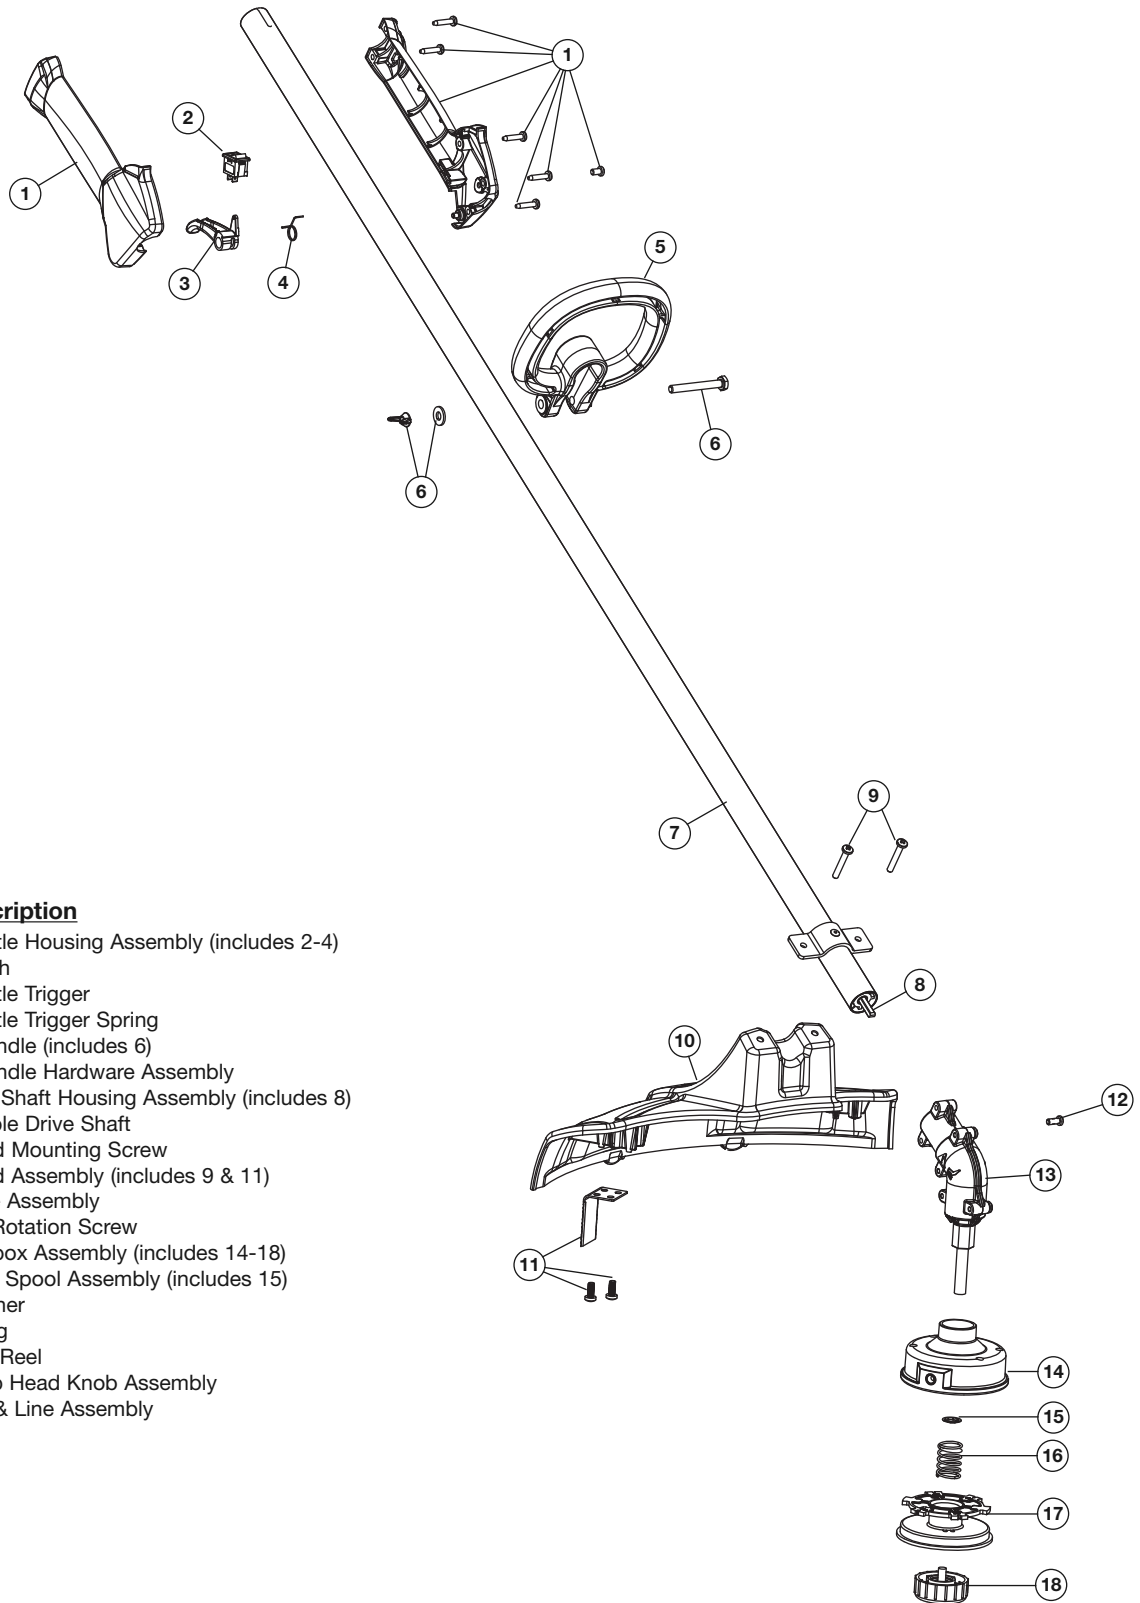

REPLACEMENT PARTS - MODEL BL160

2-CYCLE GAS TRIMMER

PPN 41BD160G965

Item	Part No.	Description
1	753-04234	Throttle Housing Assembly (includes 2-4)
2	791-182405	Switch
3	753-04119	Throttle Trigger
4	791-182690	Throttle Trigger Spring
5	753-06198	D-Handle (includes 6)
6	753-06199	D-Handle Hardware Assembly
7	753-06228	Drive Shaft Housing Assembly (includes 8)
8	753-04117	Flexible Drive Shaft
9	753-06125	Shield Mounting Screw
10	753-06123	Shield Assembly (includes 9 & 11)
11	753-06126	Blade Assembly
12	753-05698	Anti-Rotation Screw
13	753-06165	Gearbox Assembly (includes 14-18)
14	753-04284	Outer Spool Assembly (includes 15)
15	791-610660	Retainer
16	791-610317B	Spring
17	753-1155	Inner Reel
18	791-153066B	Bump Head Knob Assembly
*	791-153577B	Reel & Line Assembly

* Items Not Shown