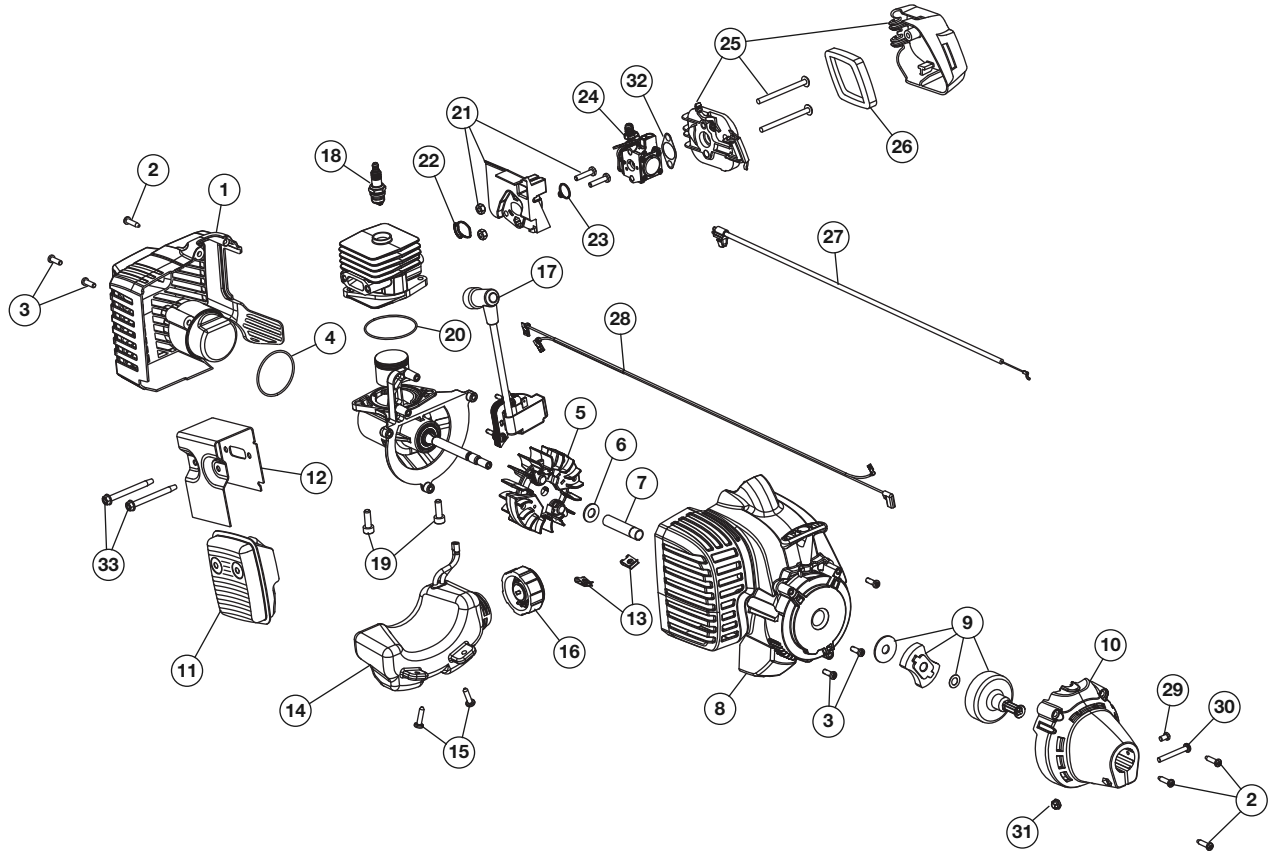

REPLACEMENT PARTS - MODEL BL160

2-CYCLE GAS TRIMMER

PPN 41BD160G965

Item	Part No.	Description	Item	Part No.	Description
1	753-06194	Rear Cover Assembly (includes 2 & 3)	19	791-182723	Crankcase Bolt
2	791-181345	Cover Screw	20	753-06275	Crankcase O-Ring
3	791-181862	Housing Screw	21	753-06189	Insulator Assembly (includes 22 & 23)
4	753-06174	O-Ring	22	753-06184	Insulator O-Ring
5	753-06175	Flywheel Assembly	23	753-06185	Carburetor O-Ring
6	753-06247	Washer	24	753-06190	Carburetor
7	753-06218	Spacer	25	753-06415	Aircleaner Cover Assembly (includes 26)
8	753-06195	Starter Housing (includes 3 & 13)	26	753-06417	Aircleaner Filter
9	753-06180	Clutch Assembly	27	753-06188	Throttle Cable
10	753-06181	Clutch Cover (includes 2)	28	753-06187	Lead Wires
11	753-06418	Muffler Assembly (includes 12 & 33)	29	791-182519	Anti-rotation Screw
12	753-06419	Muffler Gasket	30	753-04003	Clamp Screw
13	791-182366	U-shaped Nut	31	791-180217	Clamp Nut
14	753-06183	Fuel Tank Assembly (includes 15 & 16)	32	753-06253	Air Cleaner Gasket
15	791-181930	Tank Screw	33	753-06294	Muffler Screw
16	791-182612	Fuel Cap	*	753-06416	Short Block Assembly (includes Crankcase, Cylinder, Piston, 4-7 & 17-20)
17	753-06420	Module Assembly			
18	753-06193	Spark Plug			